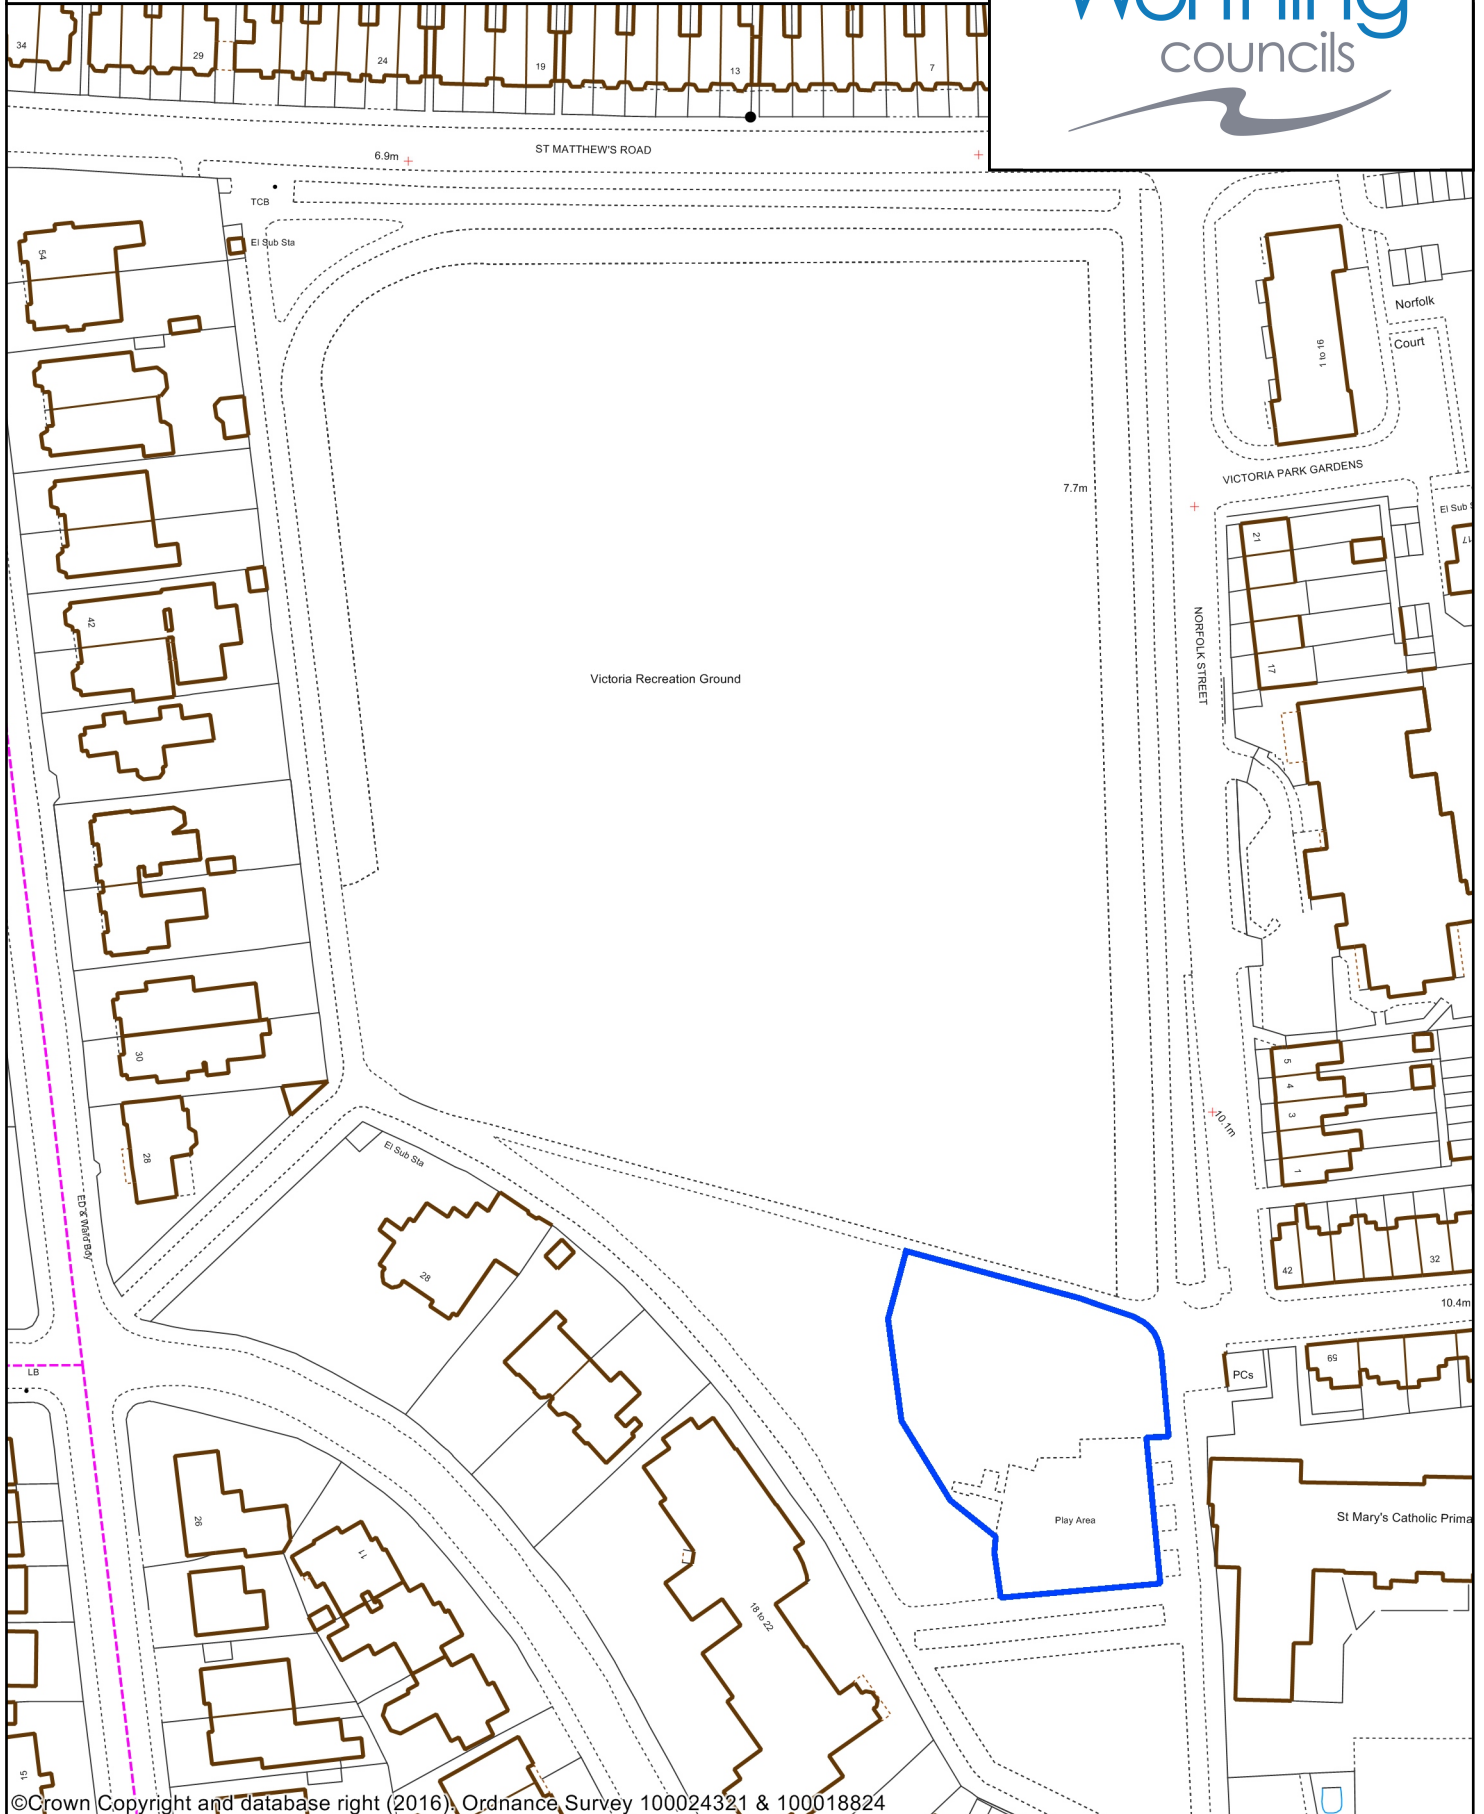

Public Space Protection Order - Dog Control in Worthing,

Dogs to be on leads - within land edged red,
Dog exclusion area – within land edged blue

Copyright:

This map is reproduced from Ordnance Survey material with the permission of Ordnance Survey on behalf of the Controller of Her Majesty's Stationery Office Crown Copyright. Unauthorised reproduction infringes Crown copyright and may lead to prosecution or civil proceedings. Licence Number 100024321 & 100018824, 2016

Site: Victoria Recreation Ground Play Area, Junction of Norfolk Street & Cobden Road, Worthing

28 June 2016

©Crown Copyright and database right (2016), Ordnance Survey 100024321 & 100018824

Public Space Protection Order - Dog Control in Worthing,