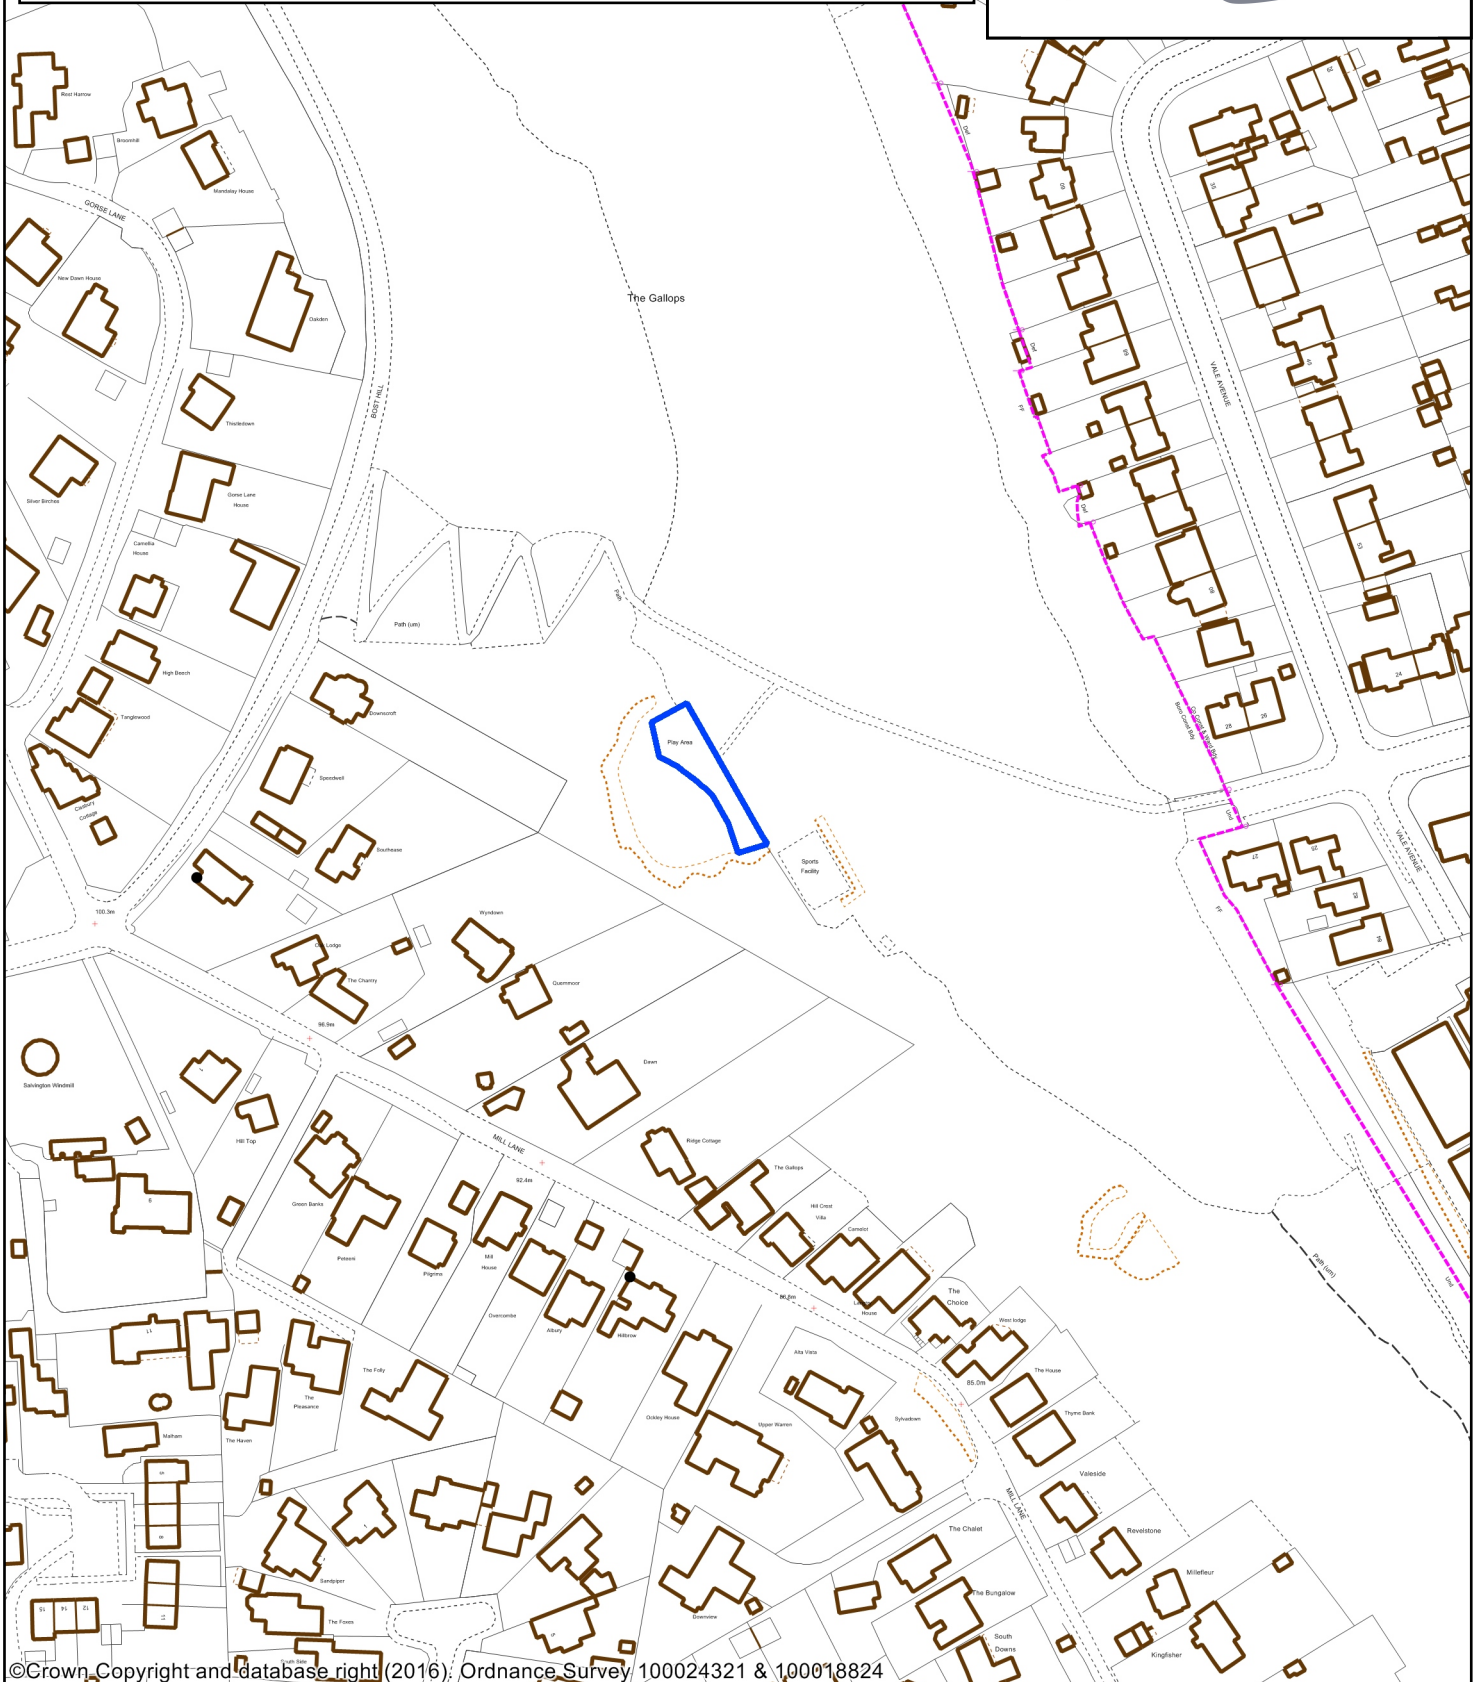

Dogs to be on leads - within land edged red,
Dog exclusion area – within land edged blue

Copyright:

This map is reproduced from Ordnance Survey material with the permission of Ordnance Survey on behalf of the Controller of Her Majesty's Stationery Office Crown Copyright. Unauthorised reproduction infringes Crown copyright and may lead to prosecution or civil proceedings. Licence Number 100024321 & 100018824, 2016

Public Space Protection Order - Dog Control in Worthing,
Dogs to be on leads - within land edged red,
Dog exclusion area - within land edged blue

Copyright:
This map is reproduced from Ordnance Survey material with the permission of Ordnance Survey on behalf of the Controller of Her Majesty's Stationery Office Crown Copyright. Unauthorised reproduction infringes Crown copyright and may lead to prosecution or civil proceedings. Licence Number 100024321 & 100018824, 2016

Site: The Gallops Open Space, Bost Hill, Worthing

30 April 2016

Play Area on The Gallops Open Space, Vale Drive to the East and Bost Hill to The North and West

©Crown Copyright and database right (2016); Ordnance Survey 100024321 & 100018824