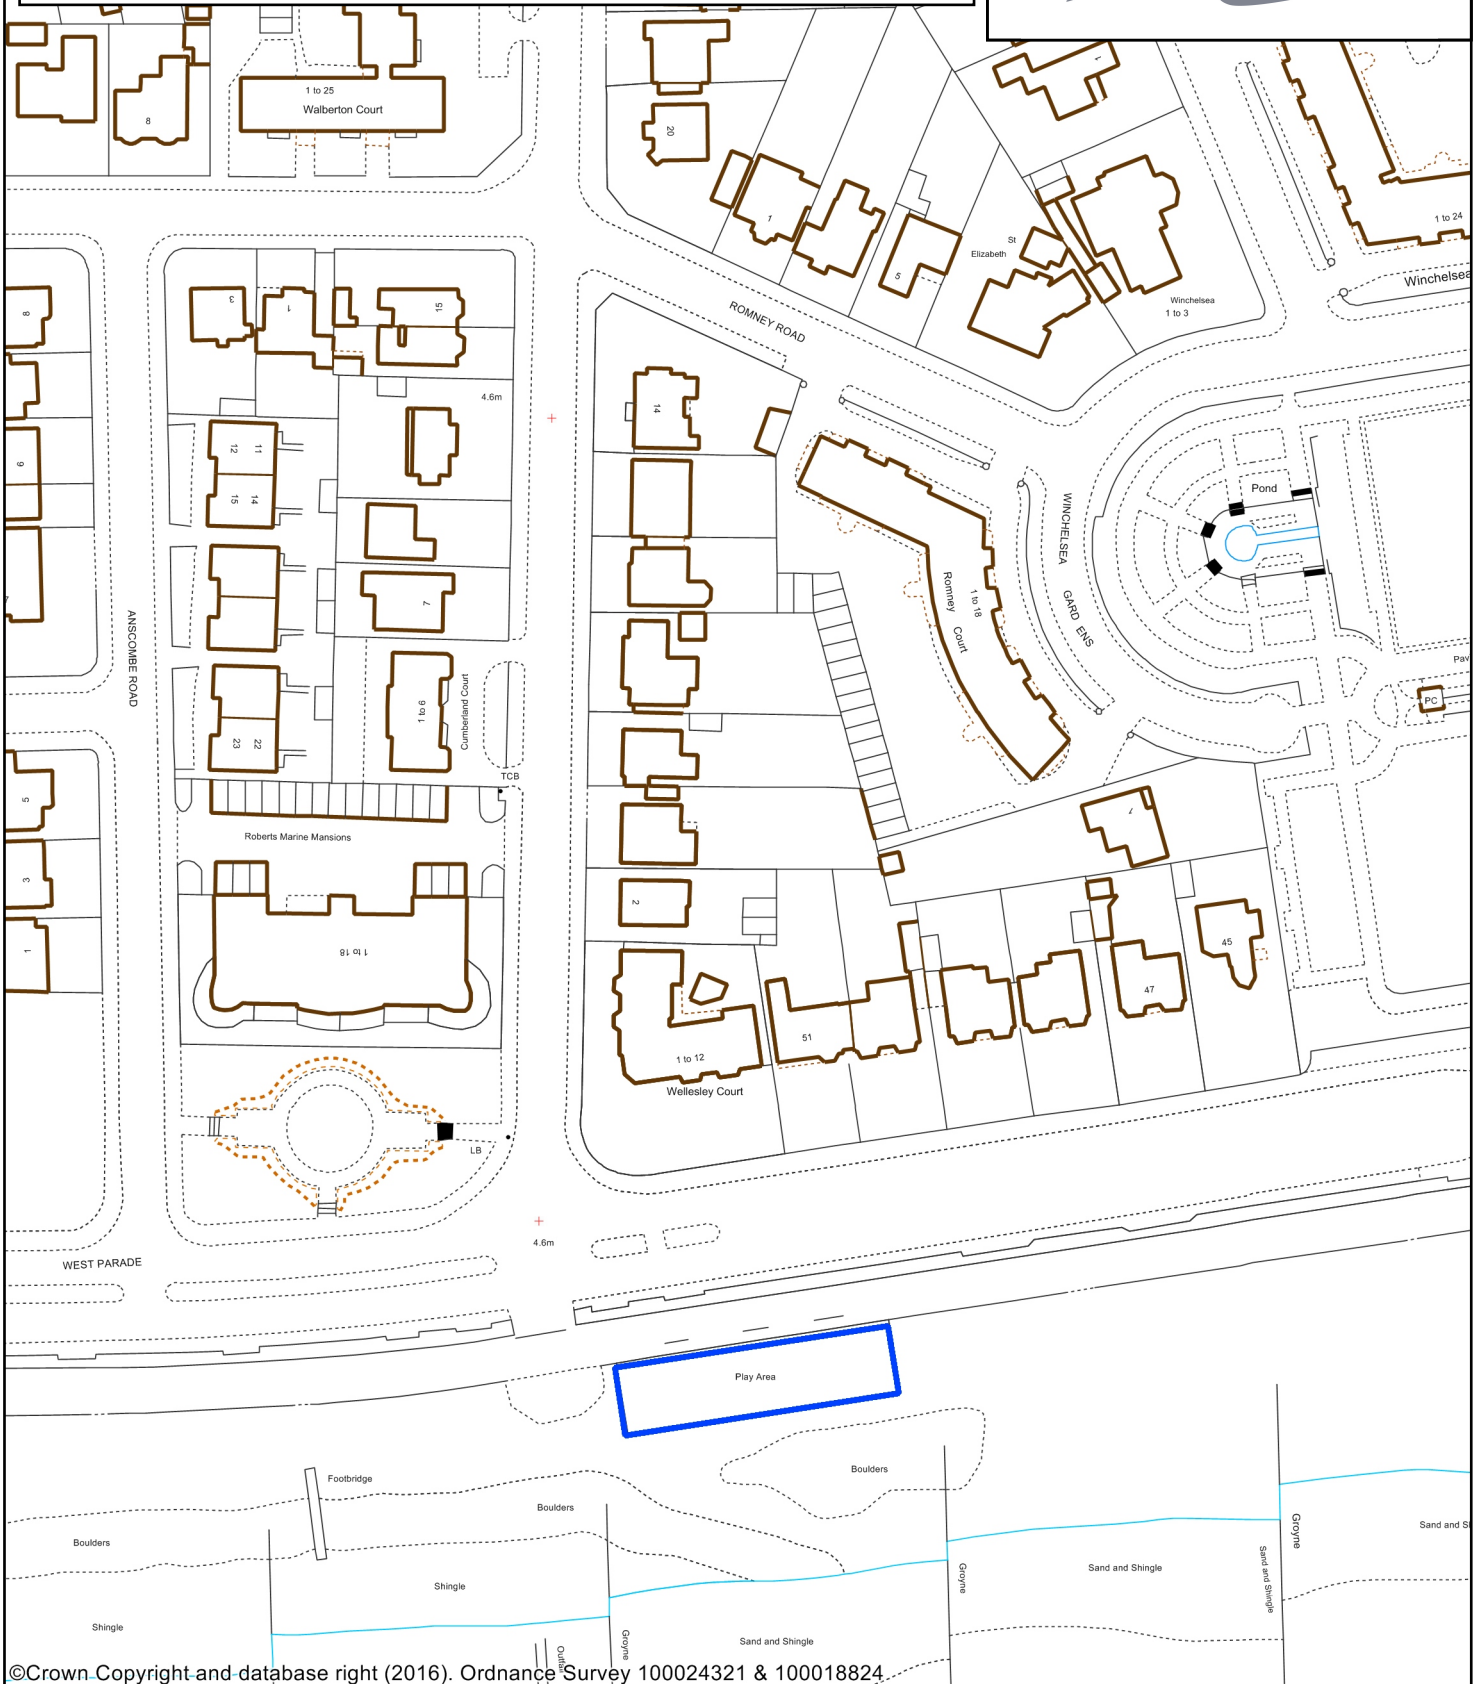

Dogs to be on leads - within land edged red,
Dog exclusion area - within land edged blue

Copyright:

This map is reproduced from Ordnance Survey material with the permission of Ordnance Survey on behalf of the Controller of Her Majesty's Stationery Office Crown Copyright. Unauthorised reproduction infringes Crown copyright and may lead to prosecution or civil proceedings. Licence Number 100024321 & 100018824, 2016

Site: Waterwise Play Area, West Parade, Worthing

02 May 2016

Play Area on beach shingle area at Junction of West Parade and Wallace Avenue, Worthing

©Crown Copyright and database right (2016). Ordnance Survey 100024321 & 100018824