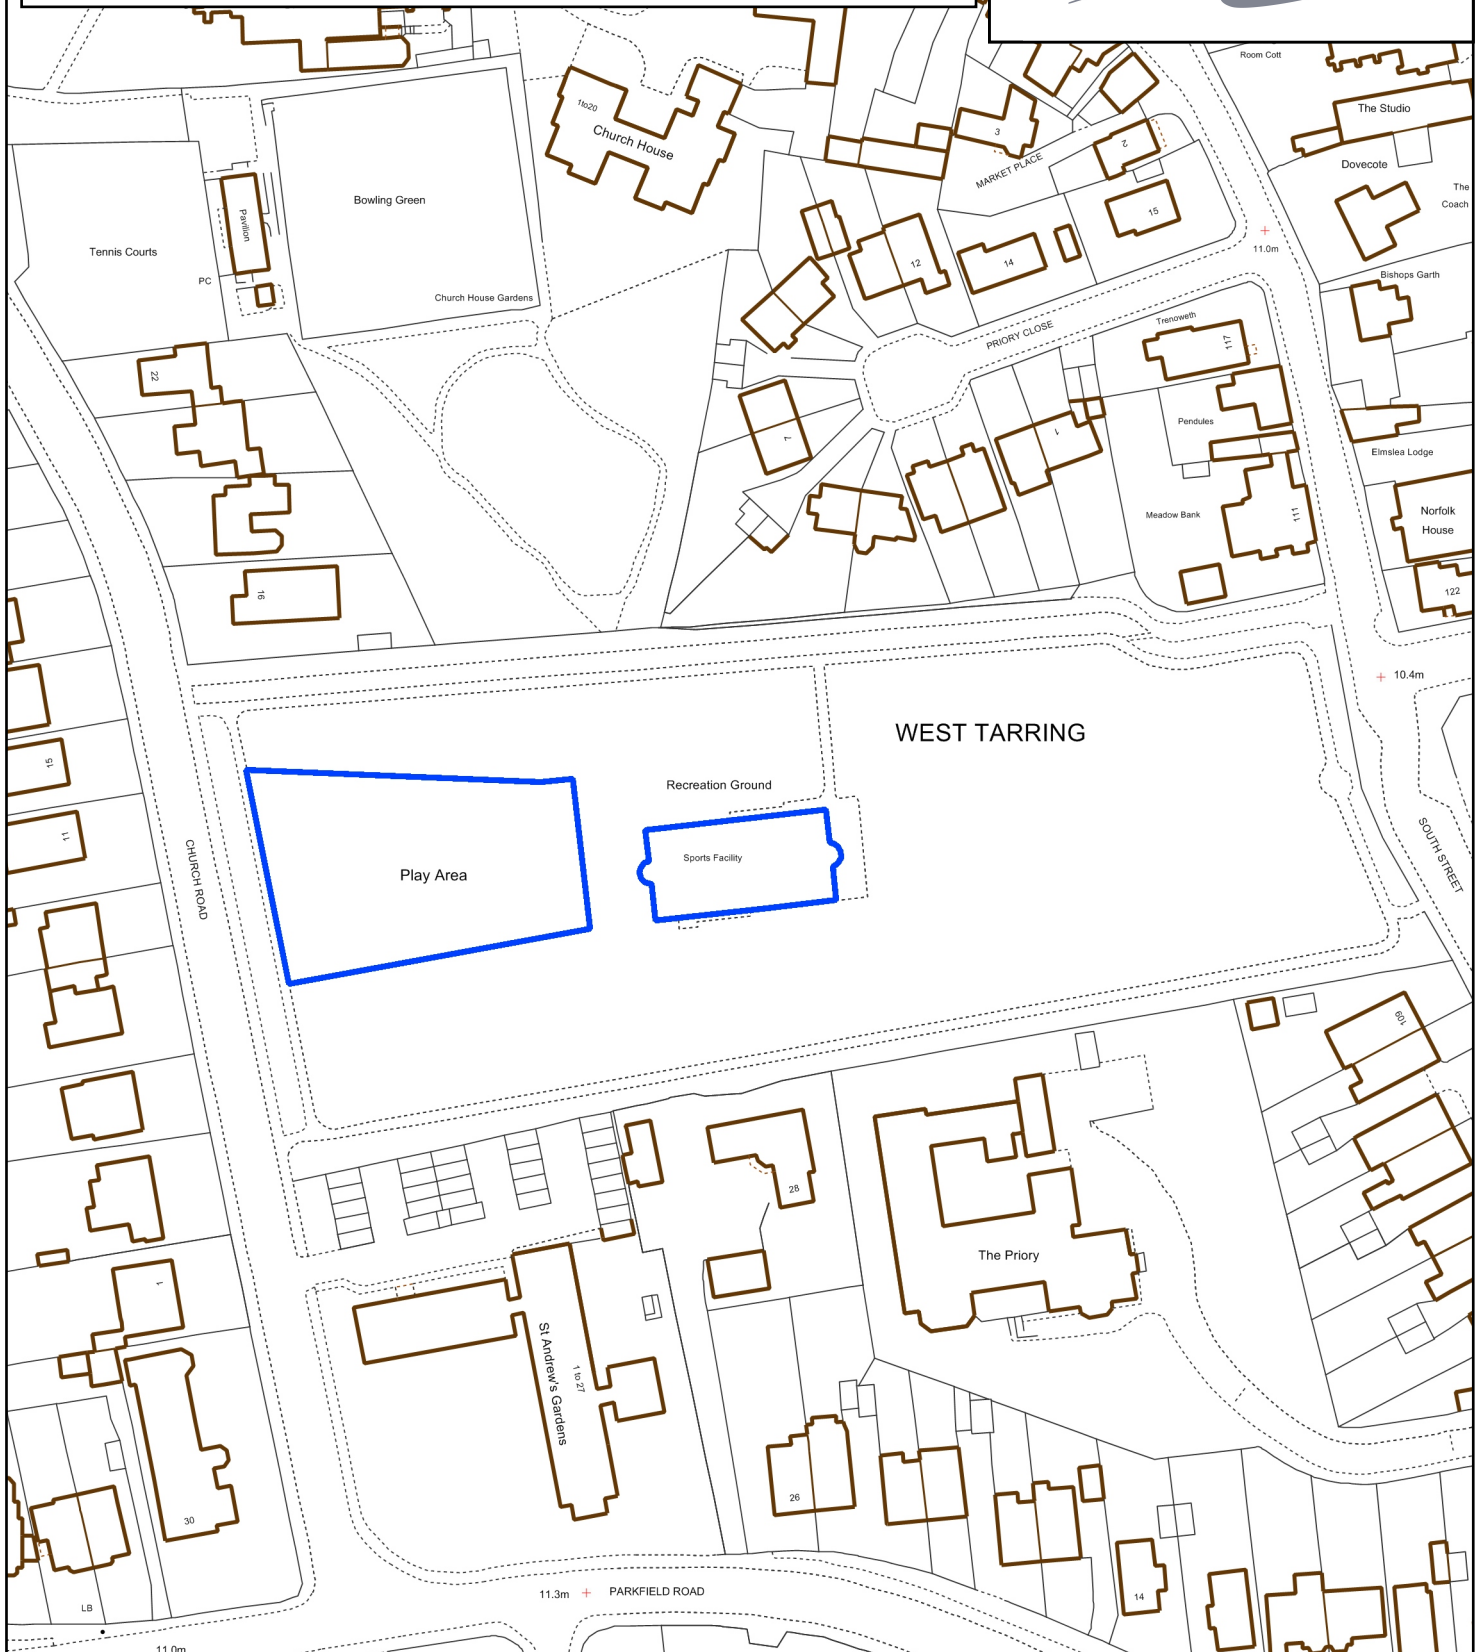

Site: St Andrew's Allotments, St Andrew's Road, Worthing

28 June 2016

©Crown Copyright and database right (2016). Ordnance Survey 100024321 & 100018824

Public Space Protection Order - Dog Control in Worthing,

Dogs to be on leads - within land edged red,
Dog exclusion area – within land edged blue

Copyright:

This map is reproduced from Ordnance Survey material with the permission of Ordnance Survey on behalf of the Controller of Her Majesty's Stationery Office Crown Copyright. Unauthorised reproduction infringes Crown copyright and may lead to prosecution or civil proceedings. Licence Number 100024321 & 100018824, 2016

Site: Tarring Recreation Ground Play Areas

30 April 2016

Play Area and Multi Use Games Area in Open Space between Church Road & South Street, Tarring, Worthing

©Crown Copyright and database right (2016). Ordnance Survey 100024321 & 100018824

Public Space Protection Order - Dog Control in Worthing,
Dogs to be on leads - within land edged red,
Dog exclusion area - within land edged blue

Copyright:
This map is reproduced from Ordnance Survey material with the permission of Ordnance Survey on behalf of the Controller of Her Majesty's Stationery Office Crown Copyright. Unauthorised reproduction infringes Crown copyright and may lead to prosecution or civil proceedings. Licence Number 100024321 & 100018824, 2016