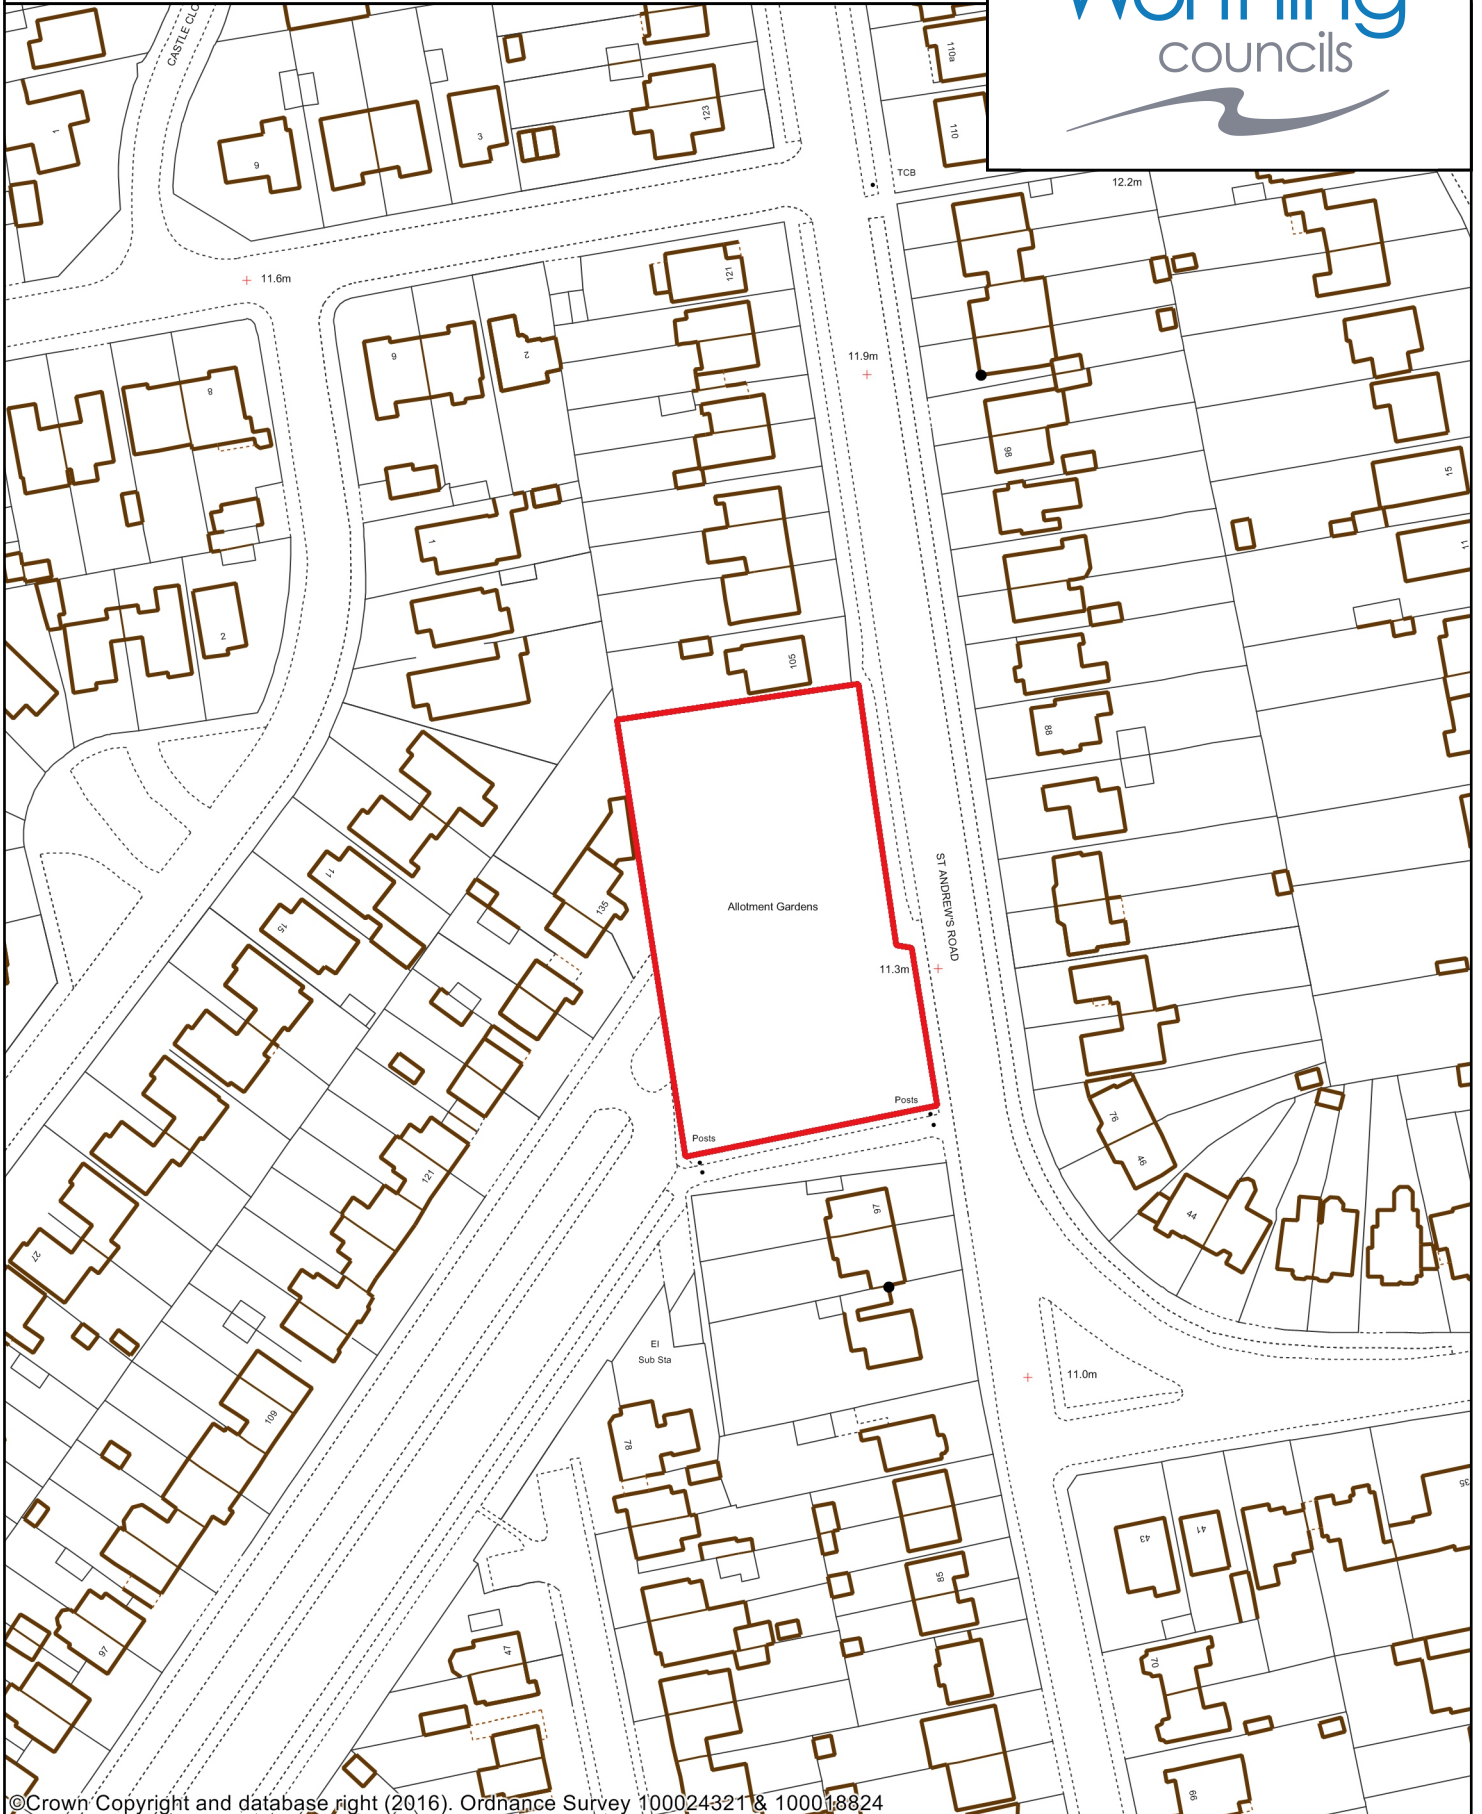

Site: St Andrew's Allotments, St Andrew's Road, Worthing

28 June 2016

©Crown Copyright and database right (2016). Ordnance Survey 100024321 & 100018824

Public Space Protection Order - Dog Control in Worthing,

Dogs to be on leads - within land edged red,
Dog exclusion area – within land edged blue

Copyright:

This map is reproduced from Ordnance Survey material with the permission of Ordnance Survey on behalf of the Controller of Her Majesty's Stationery Office Crown Copyright. Unauthorised reproduction infringes Crown copyright and may lead to prosecution or civil proceedings. Licence Number 100024321 & 100018824, 2016

Site: Tarring Recreation Ground Play Areas

30 April 2016

Play Area and Multi Use Games Area in Open Space between Church Road & South Street, Tarring, Worthing

©Crown Copyright and database right (2016). Ordnance Survey 100024321 & 100018824

Public Space Protection Order - Dog Control in Worthing,
Dogs to be on leads - within land edged red,
Dog exclusion area - within land edged blue

Copyright:
This map is reproduced from Ordnance Survey material with the permission of Ordnance Survey on behalf of the Controller of Her Majesty's Stationery Office Crown Copyright. Unauthorised reproduction infringes Crown copyright and may lead to prosecution or civil proceedings. Licence Number 100024321 & 100018824, 2016