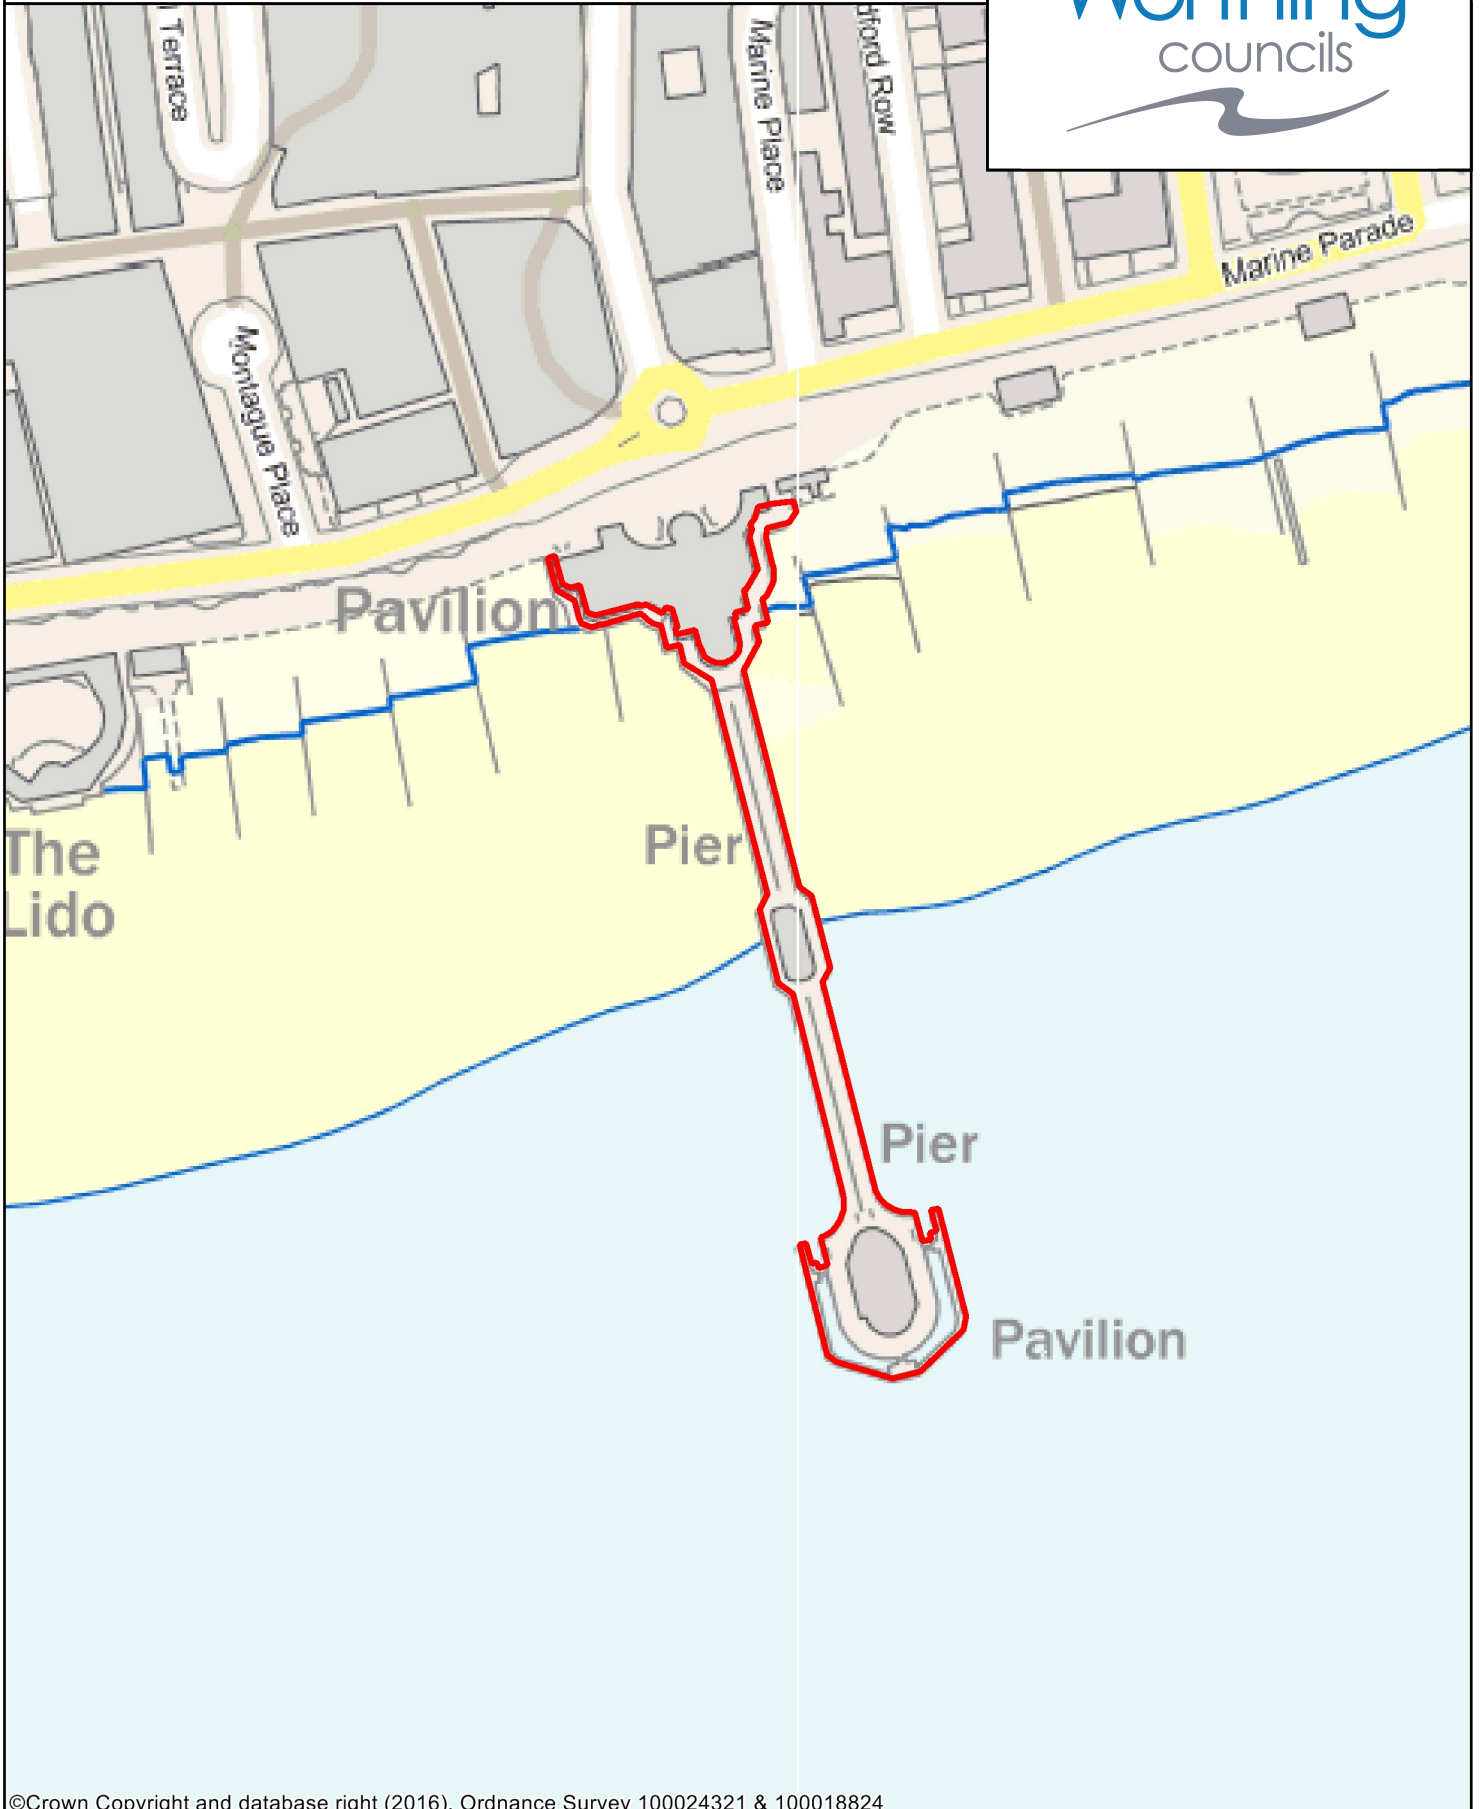

Copyright:

This map is reproduced from Ordnance Survey material with the permission of Ordnance Survey on behalf of the Controller of Her Majesty's Stationery Office Crown Copyright. Unauthorised reproduction infringes Crown copyright and may lead to prosecution or civil proceedings. Licence Number 100024321 & 100018824, 2022

Site: West Tarring Allotments, Ringmer Road, Worthing

16 June 2016

©Crown Copyright and database right (2016). Ordnance Survey 100024321 & 100018824

Public Space Protection Order - Dog Control in Worthing,

Dogs to be on leads - within land edged red,
Dog exclusion area - within land edged blue

Copyright:

This map is reproduced from Ordnance Survey material with the permission of Ordnance Survey on behalf of the Controller of Her Majesty's Stationery Office Crown Copyright. Unauthorised reproduction infringes Crown copyright and may lead to prosecution or civil proceedings. Licence Number 100024321 & 100018824, 2016

Site: Worthing Pier, Marine Parade, Worthing

30 April 2016

©Crown Copyright and database right (2016). Ordnance Survey 100024321 & 100018824

Public Space Protection Order - Dog Control in Worthing,

Dogs to be on leads - within land edged red,
Dog exclusion area – within land edged blue