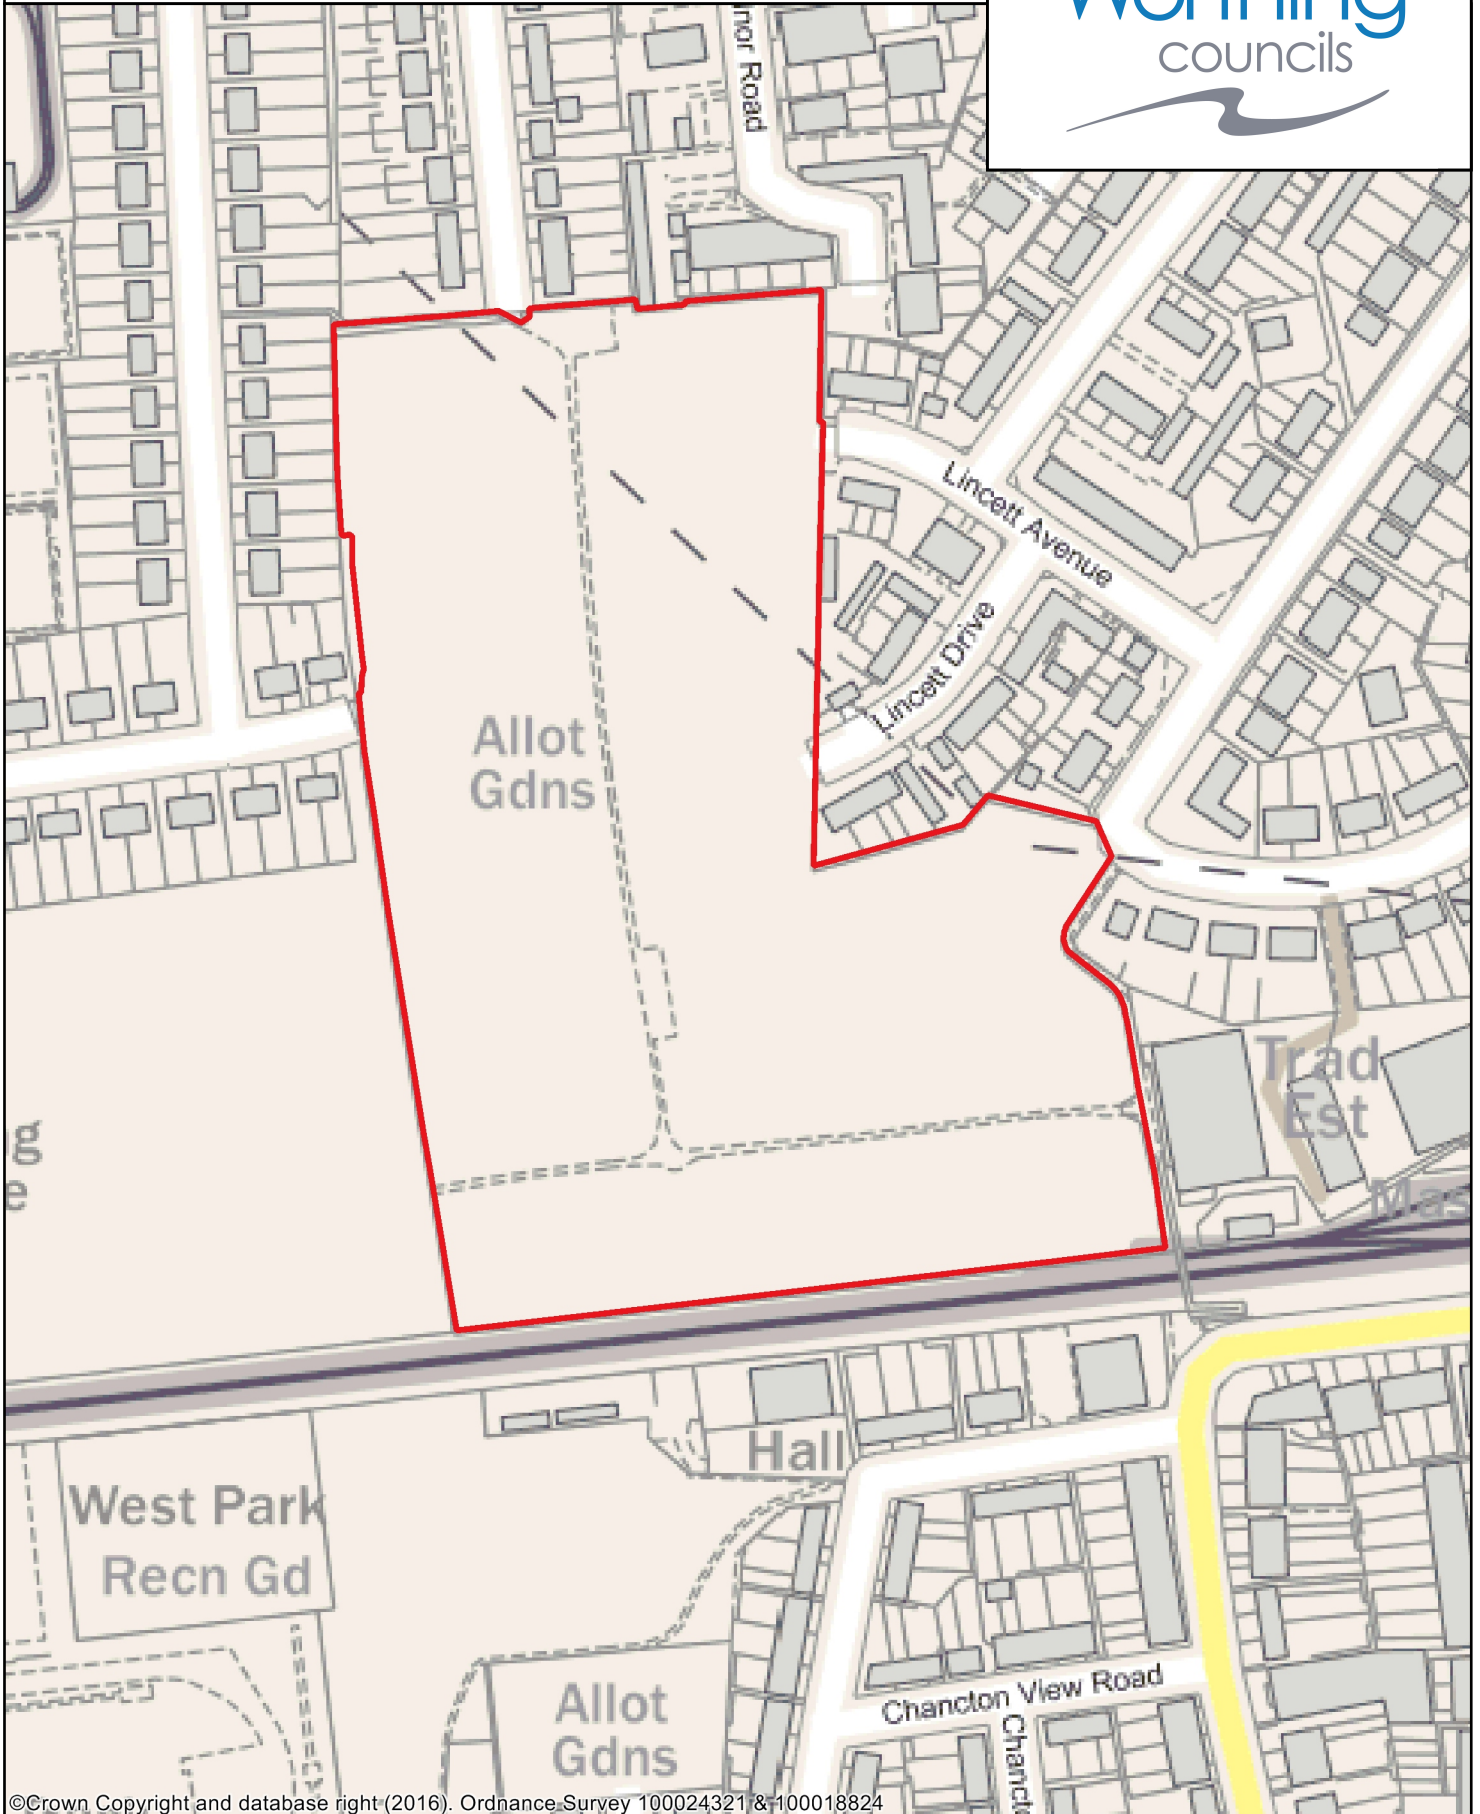

Site: West Tarring Allotments, Ringmer Road, Worthing

16 June 2016

©Crown Copyright and database right (2016). Ordnance Survey 100024321 & 100018824

Public Space Protection Order - Dog Control in Worthing,

Dogs to be on leads - within land edged red,
Dog exclusion area - within land edged blue

Copyright:

This map is reproduced from Ordnance Survey material with the permission of Ordnance Survey on behalf of the Controller of Her Majesty's Stationery Office Crown Copyright. Unauthorised reproduction infringes Crown copyright and may lead to prosecution or civil proceedings. Licence Number 100024321 & 100018824, 2016