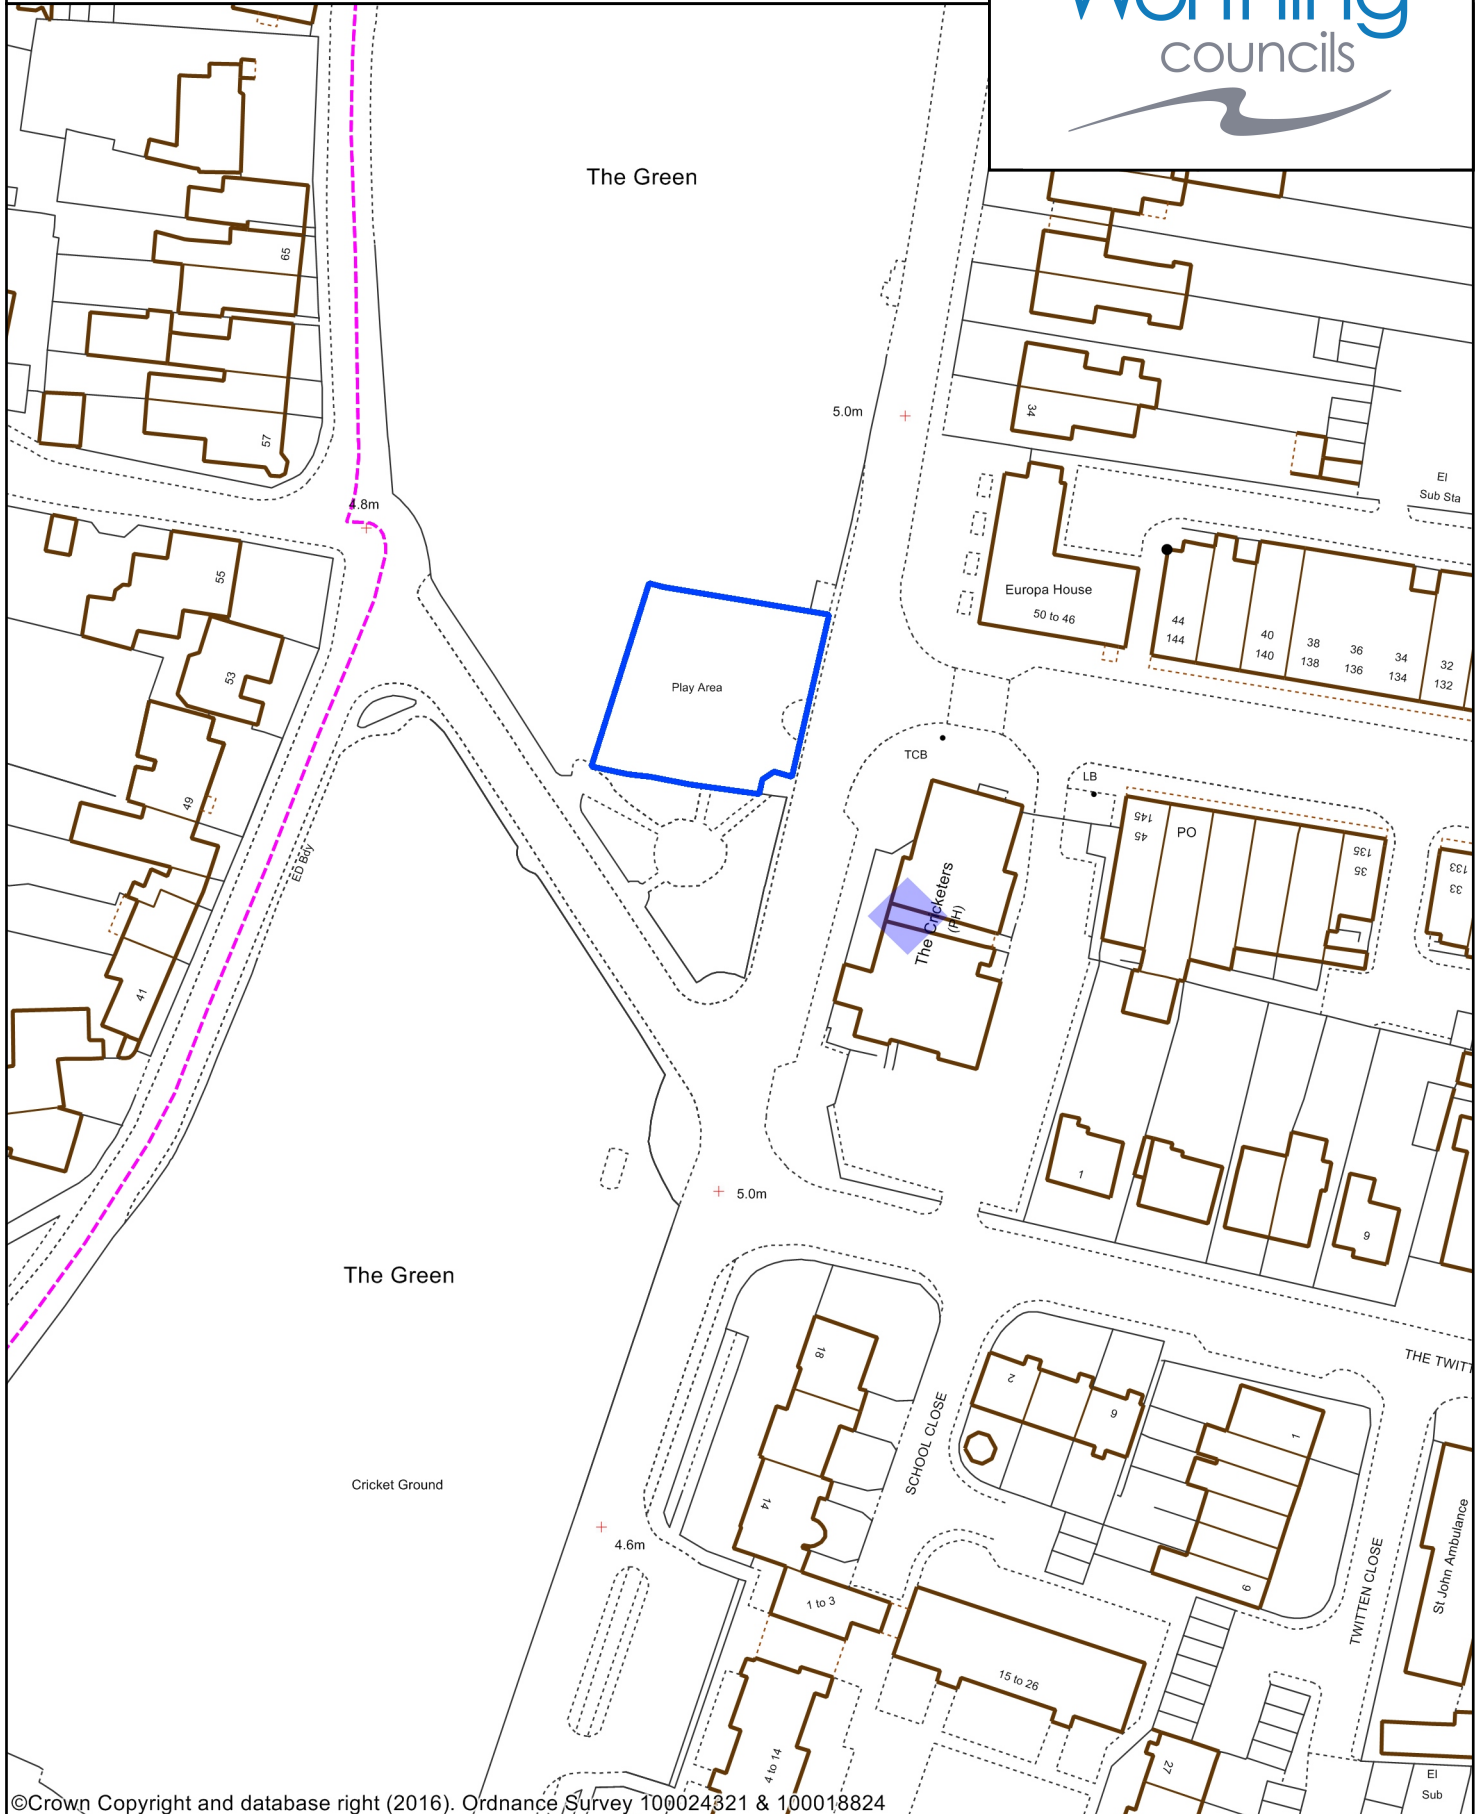

Site: Southwick Green Play Area, The Green, Southwick

15 June 2016

©Crown Copyright and database right (2016). Ordnance Survey 100024321 & 100018824

Public Space Protection Order - Dog Control in Worthing,

Dogs to be on leads - within land edged red,
Dog exclusion area - within land edged blue

Copyright:

This map is reproduced from Ordnance Survey material with the permission of Ordnance Survey on behalf of the Controller of Her Majesty's Stationery Office Crown Copyright. Unauthorised reproduction infringes Crown copyright and may lead to prosecution or civil proceedings. Licence Number 100024321 & 100018824, 2016