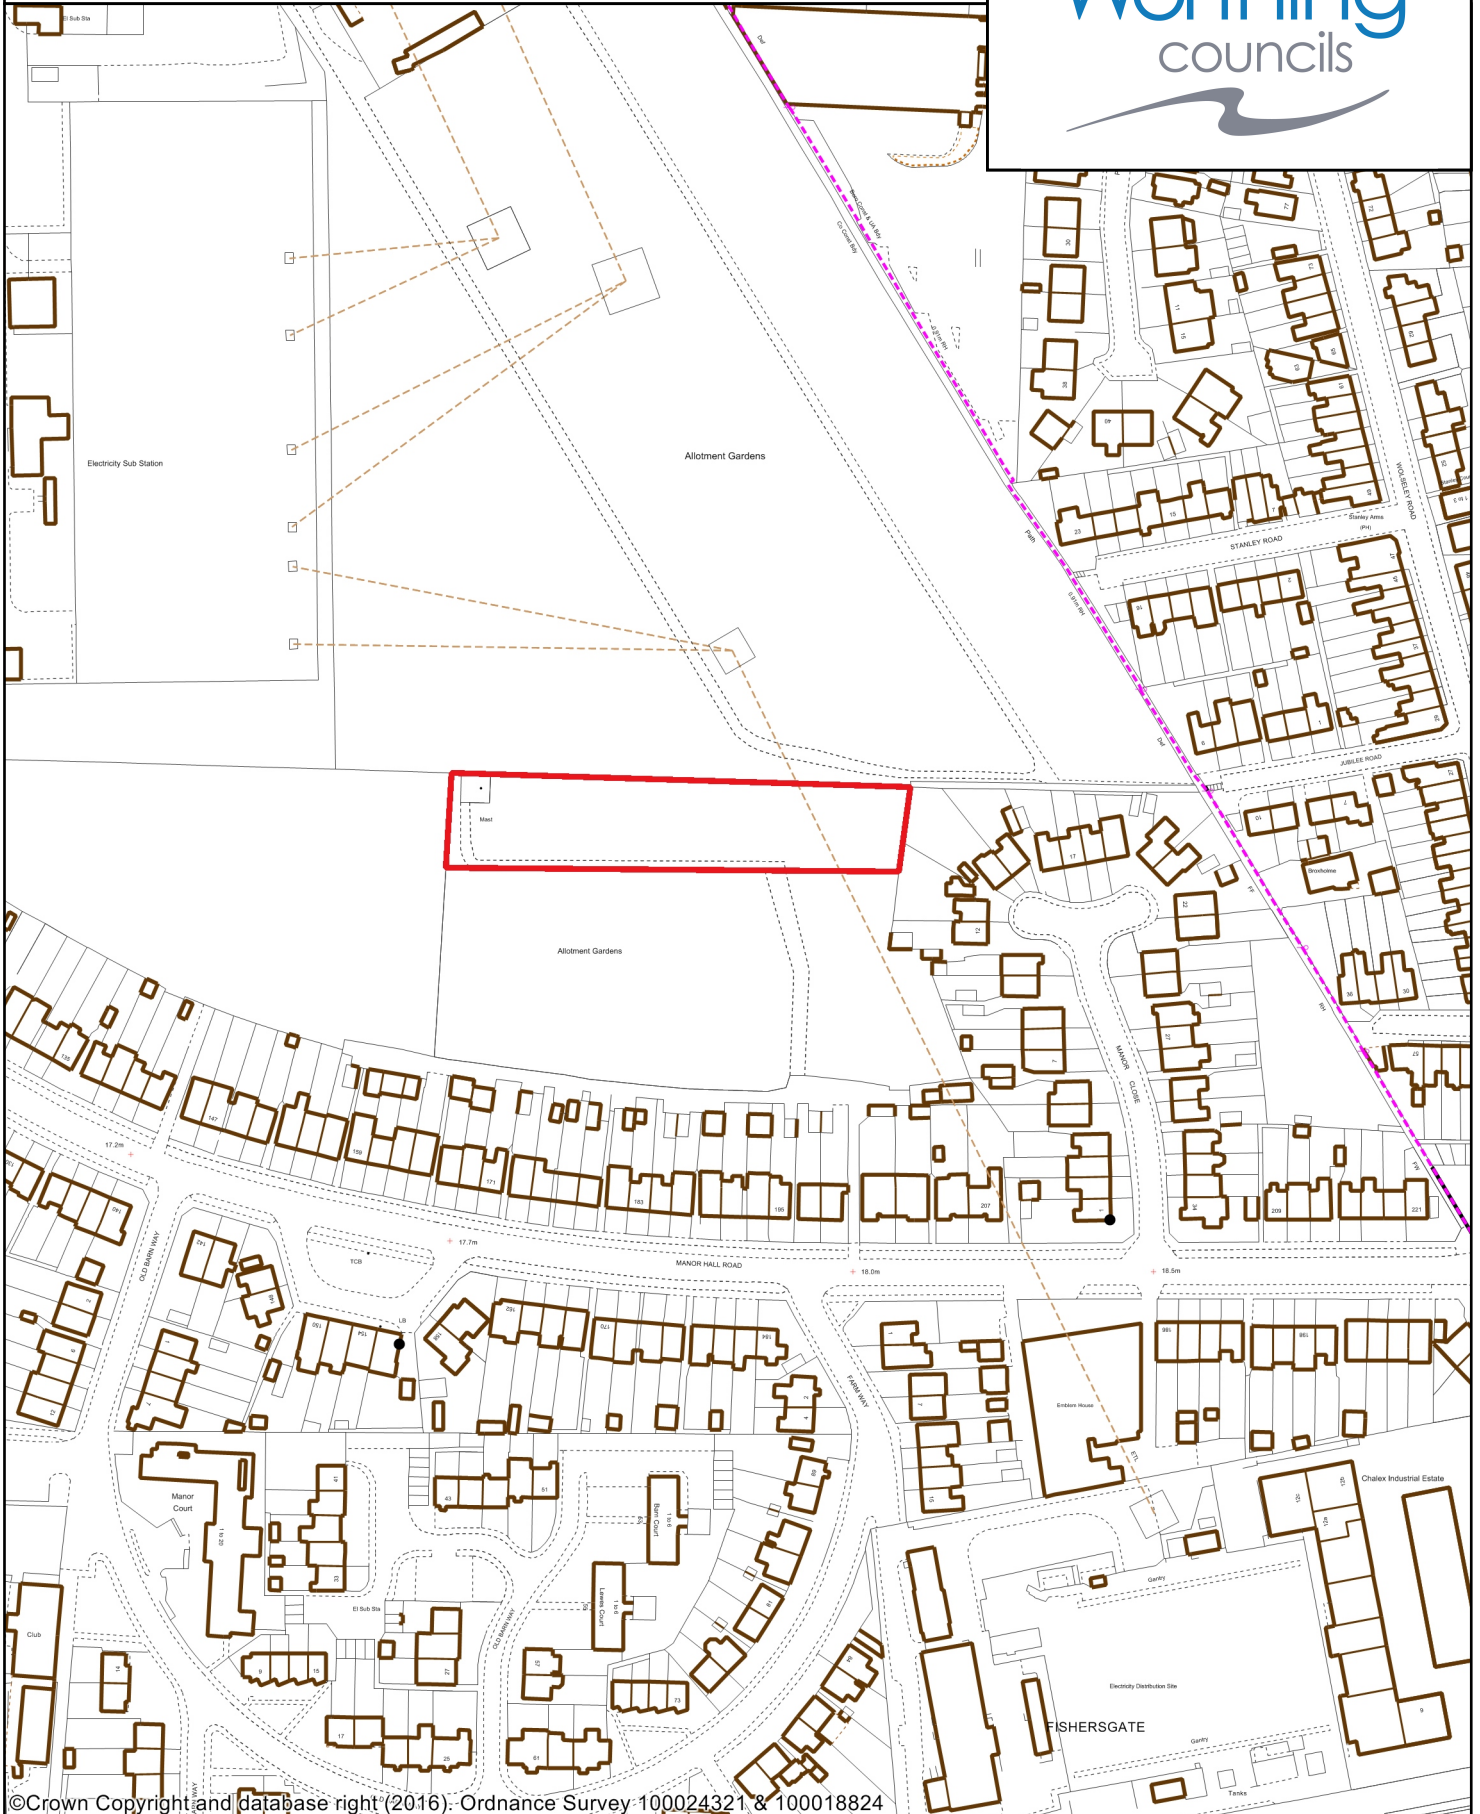

Site: The Pylons Allotments, Manor Hall Road, Southwick

15 June 2016

©Crown Copyright and database right (2016). Ordnance Survey 100024321 & 100018824

Public Space Protection Order - Dog Control in Worthing,

Dogs to be on leads - within land edged red,
Dog exclusion area – within land edged blue

Copyright:

This map is reproduced from Ordnance Survey material with the permission of Ordnance Survey on behalf of the Controller of Her Majesty's Stationery Office Crown Copyright. Unauthorised reproduction infringes Crown copyright and may lead to prosecution or civil proceedings. Licence Number 100024321 & 100018824, 2016