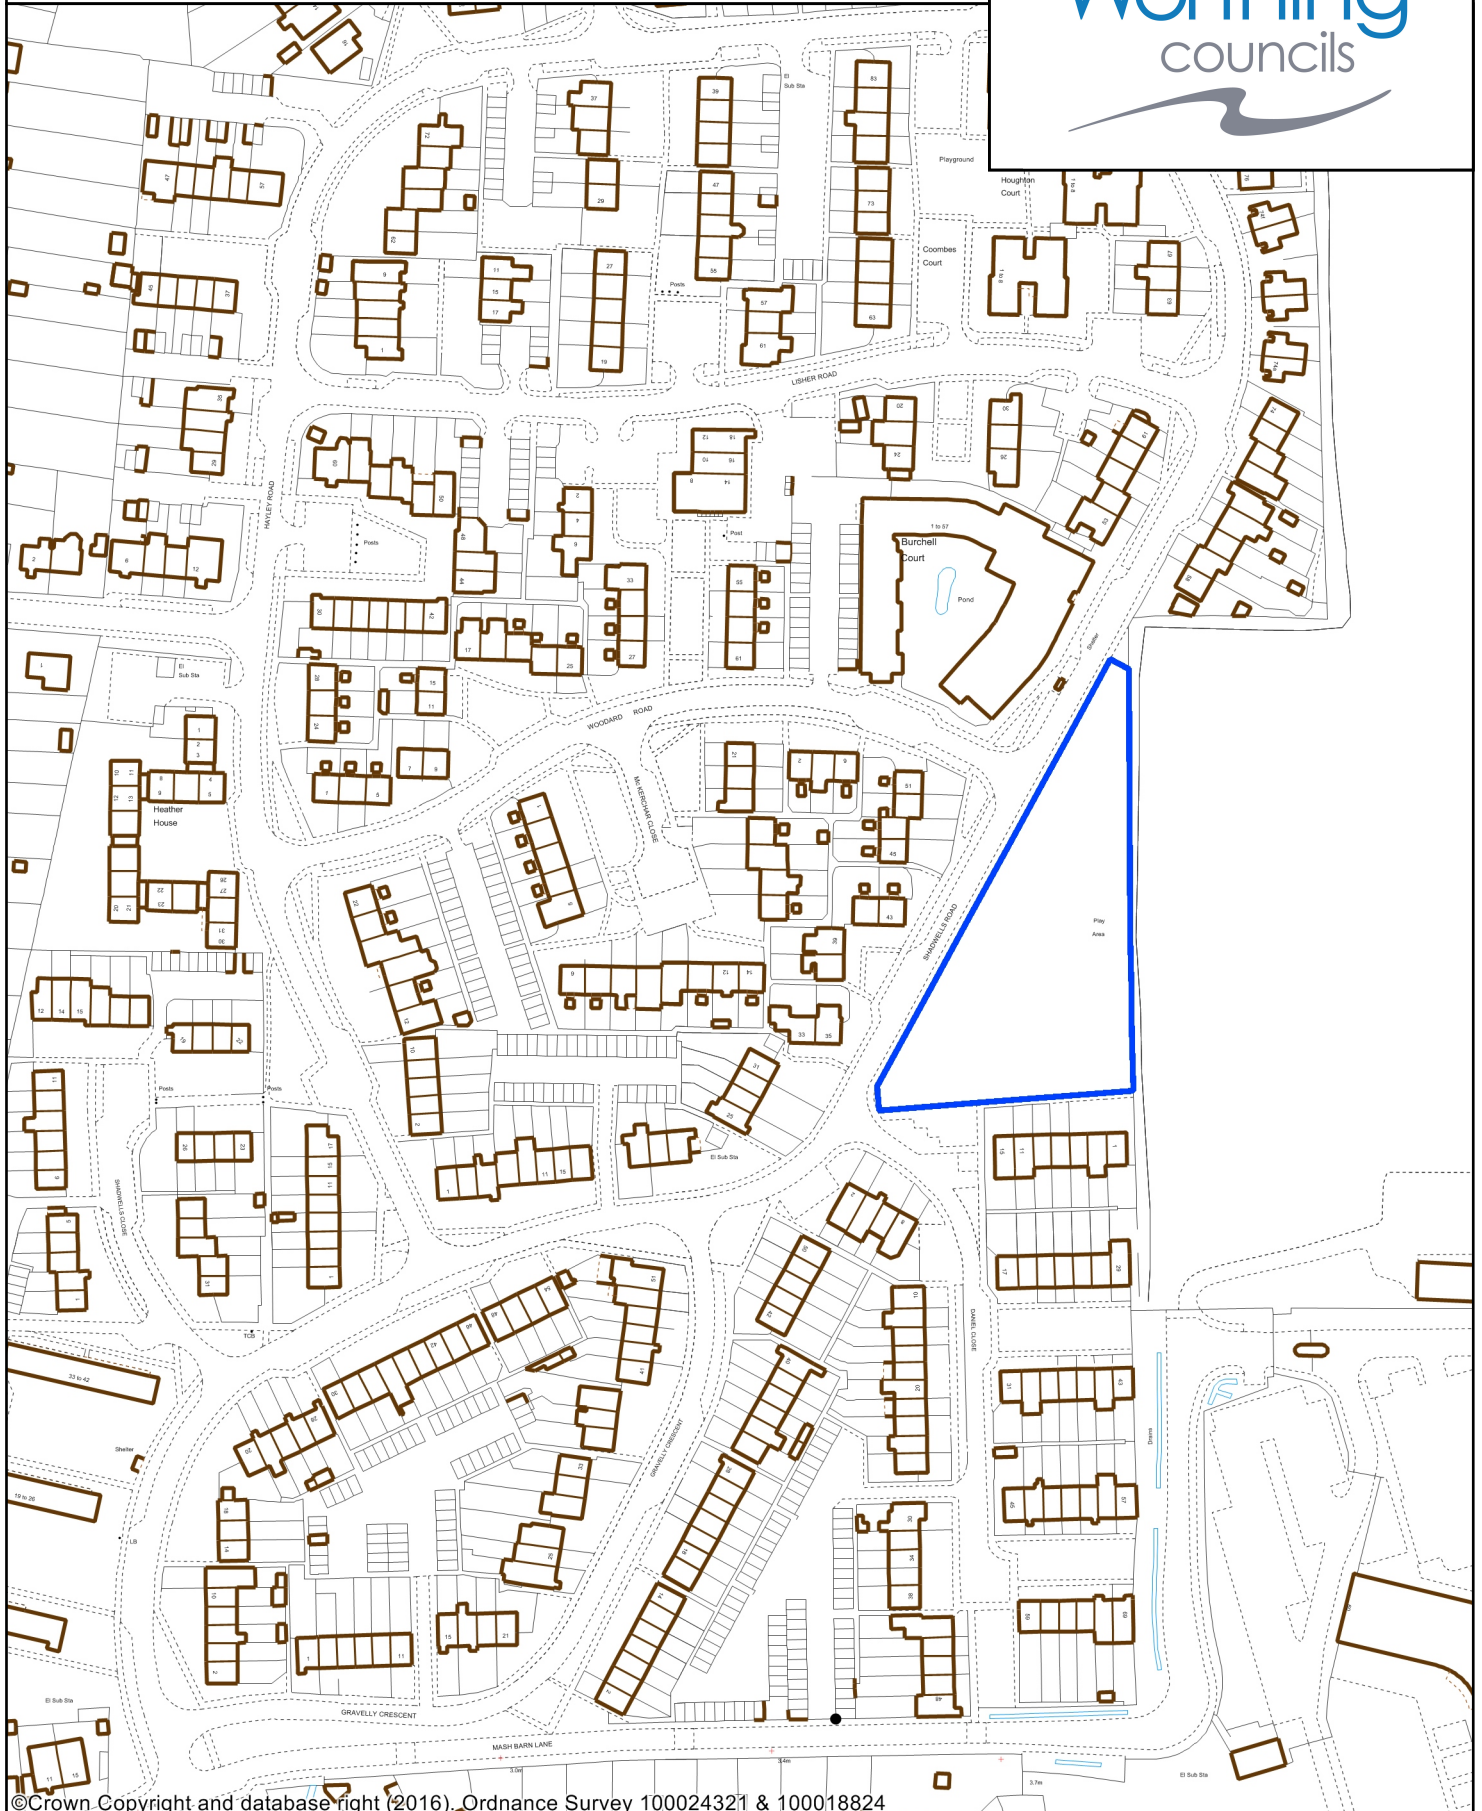

Site: Shadwells Open Space Play Area, Shadwells Road, Lancing

14 June 2016

©Crown Copyright and database right (2016), Ordnance Survey 100024321 & 100018824

Public Space Protection Order - Dog Control in Worthing,

Dogs to be on leads - within land edged red,
Dog exclusion area – within land edged blue

Copyright:

This map is reproduced from Ordnance Survey material with the permission of Ordnance Survey on behalf of the Controller of Her Majesty's Stationery Office Crown Copyright. Unauthorised reproduction infringes Crown copyright and may lead to prosecution or civil proceedings. Licence Number 100024321 & 100018824, 2016