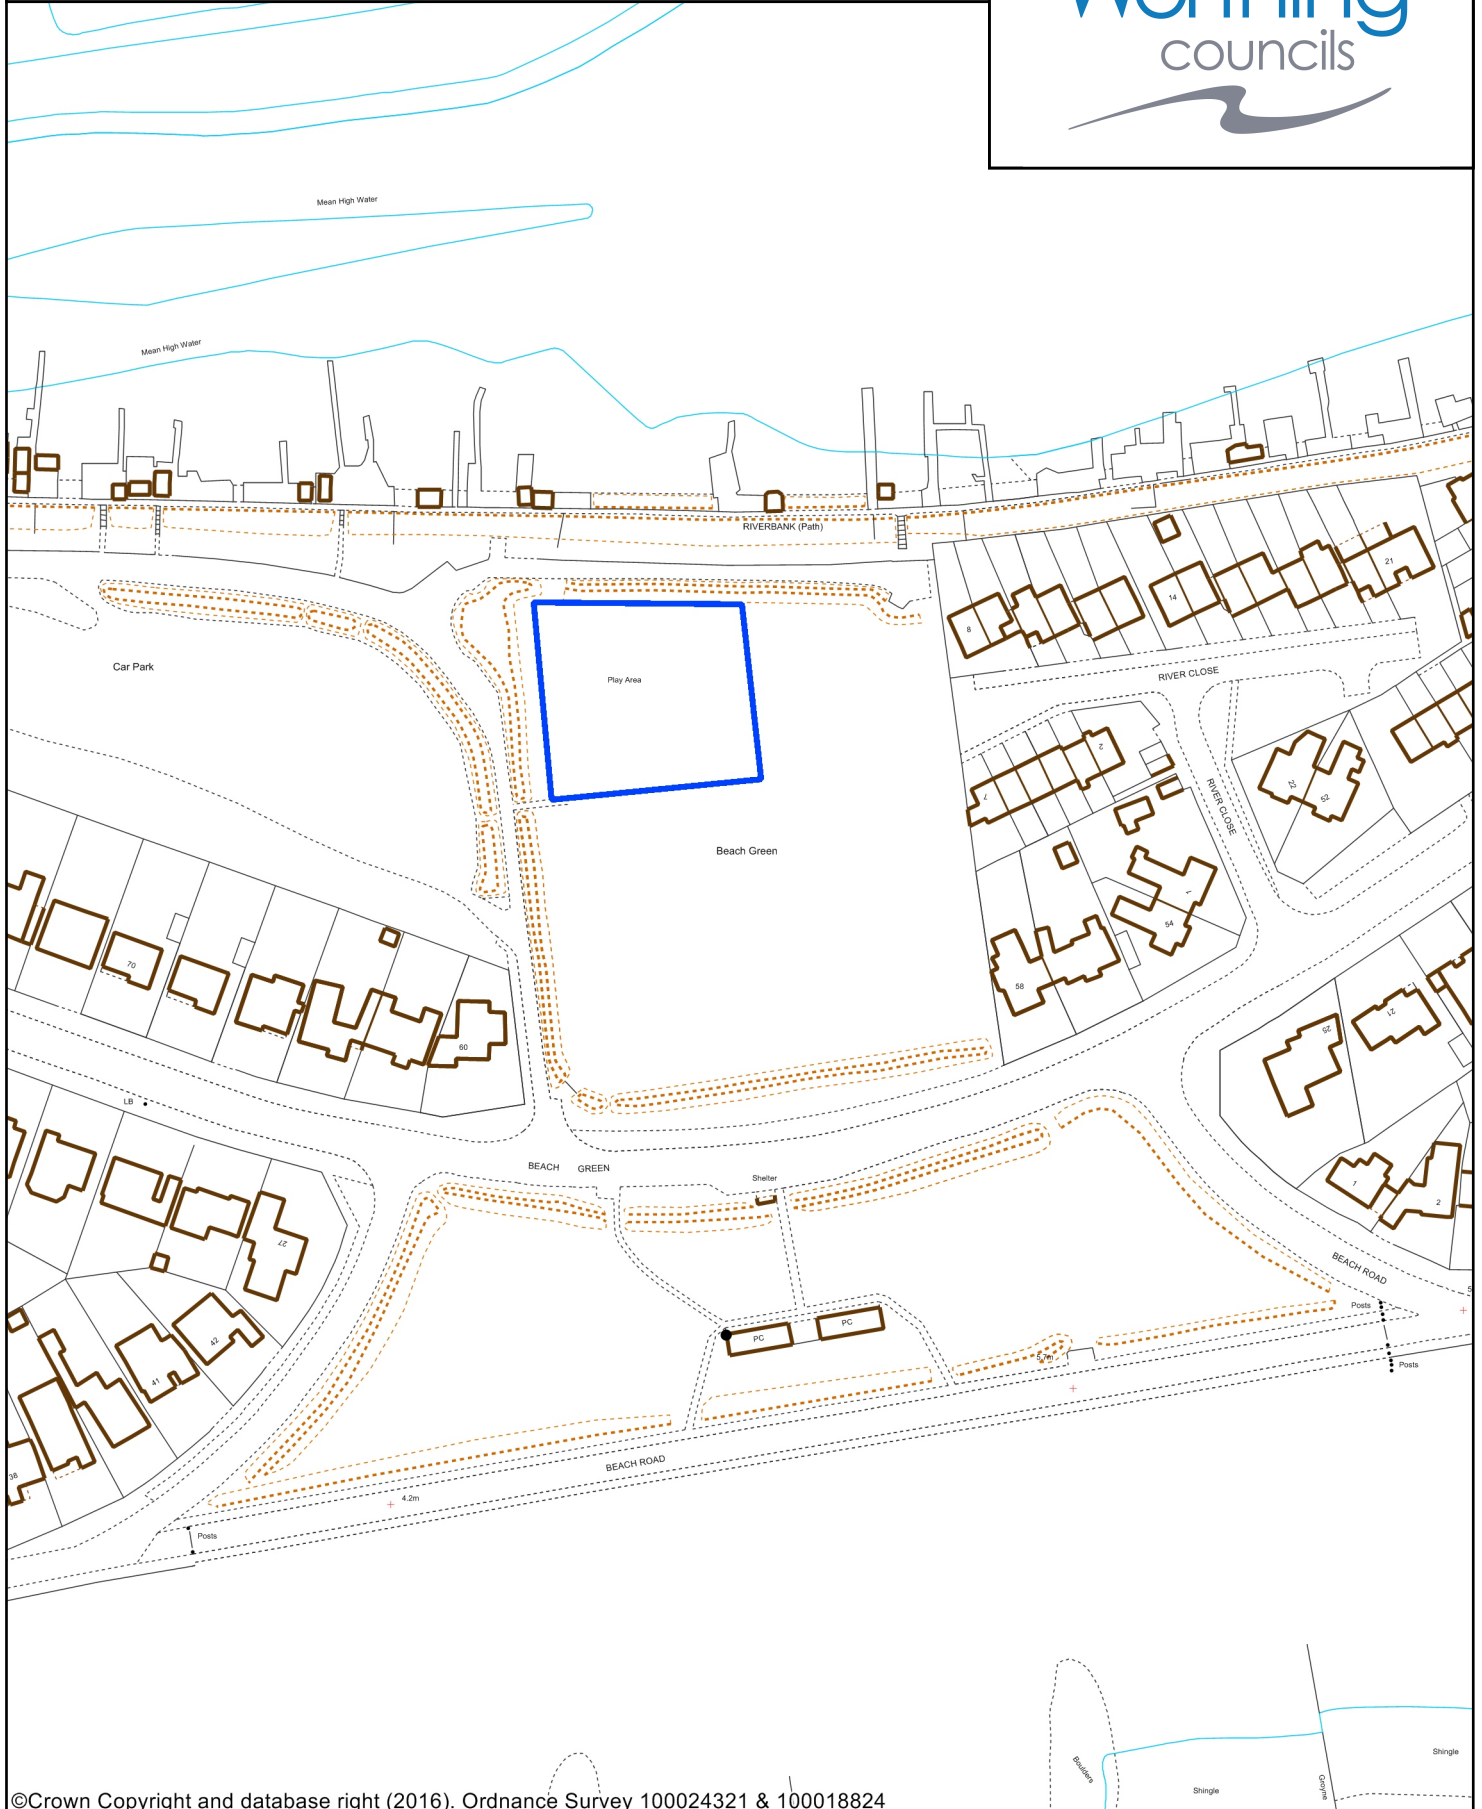

Site: Shoreham Beach Green Play Area, Beach Road, Shoreham Beach, Shoreham

14 June 2016

©Crown Copyright and database right (2016). Ordnance Survey 100024321 & 100018824

Public Space Protection Order - Dog Control in Worthing,

Dogs to be on leads - within land edged red,
Dog exclusion area - within land edged blue

Copyright:

This map is reproduced from Ordnance Survey material with the permission of Ordnance Survey on behalf of the Controller of Her Majesty's Stationery Office Crown Copyright. Unauthorised reproduction infringes Crown copyright and may lead to prosecution or civil proceedings. Licence Number 100024321 & 100018824, 2016