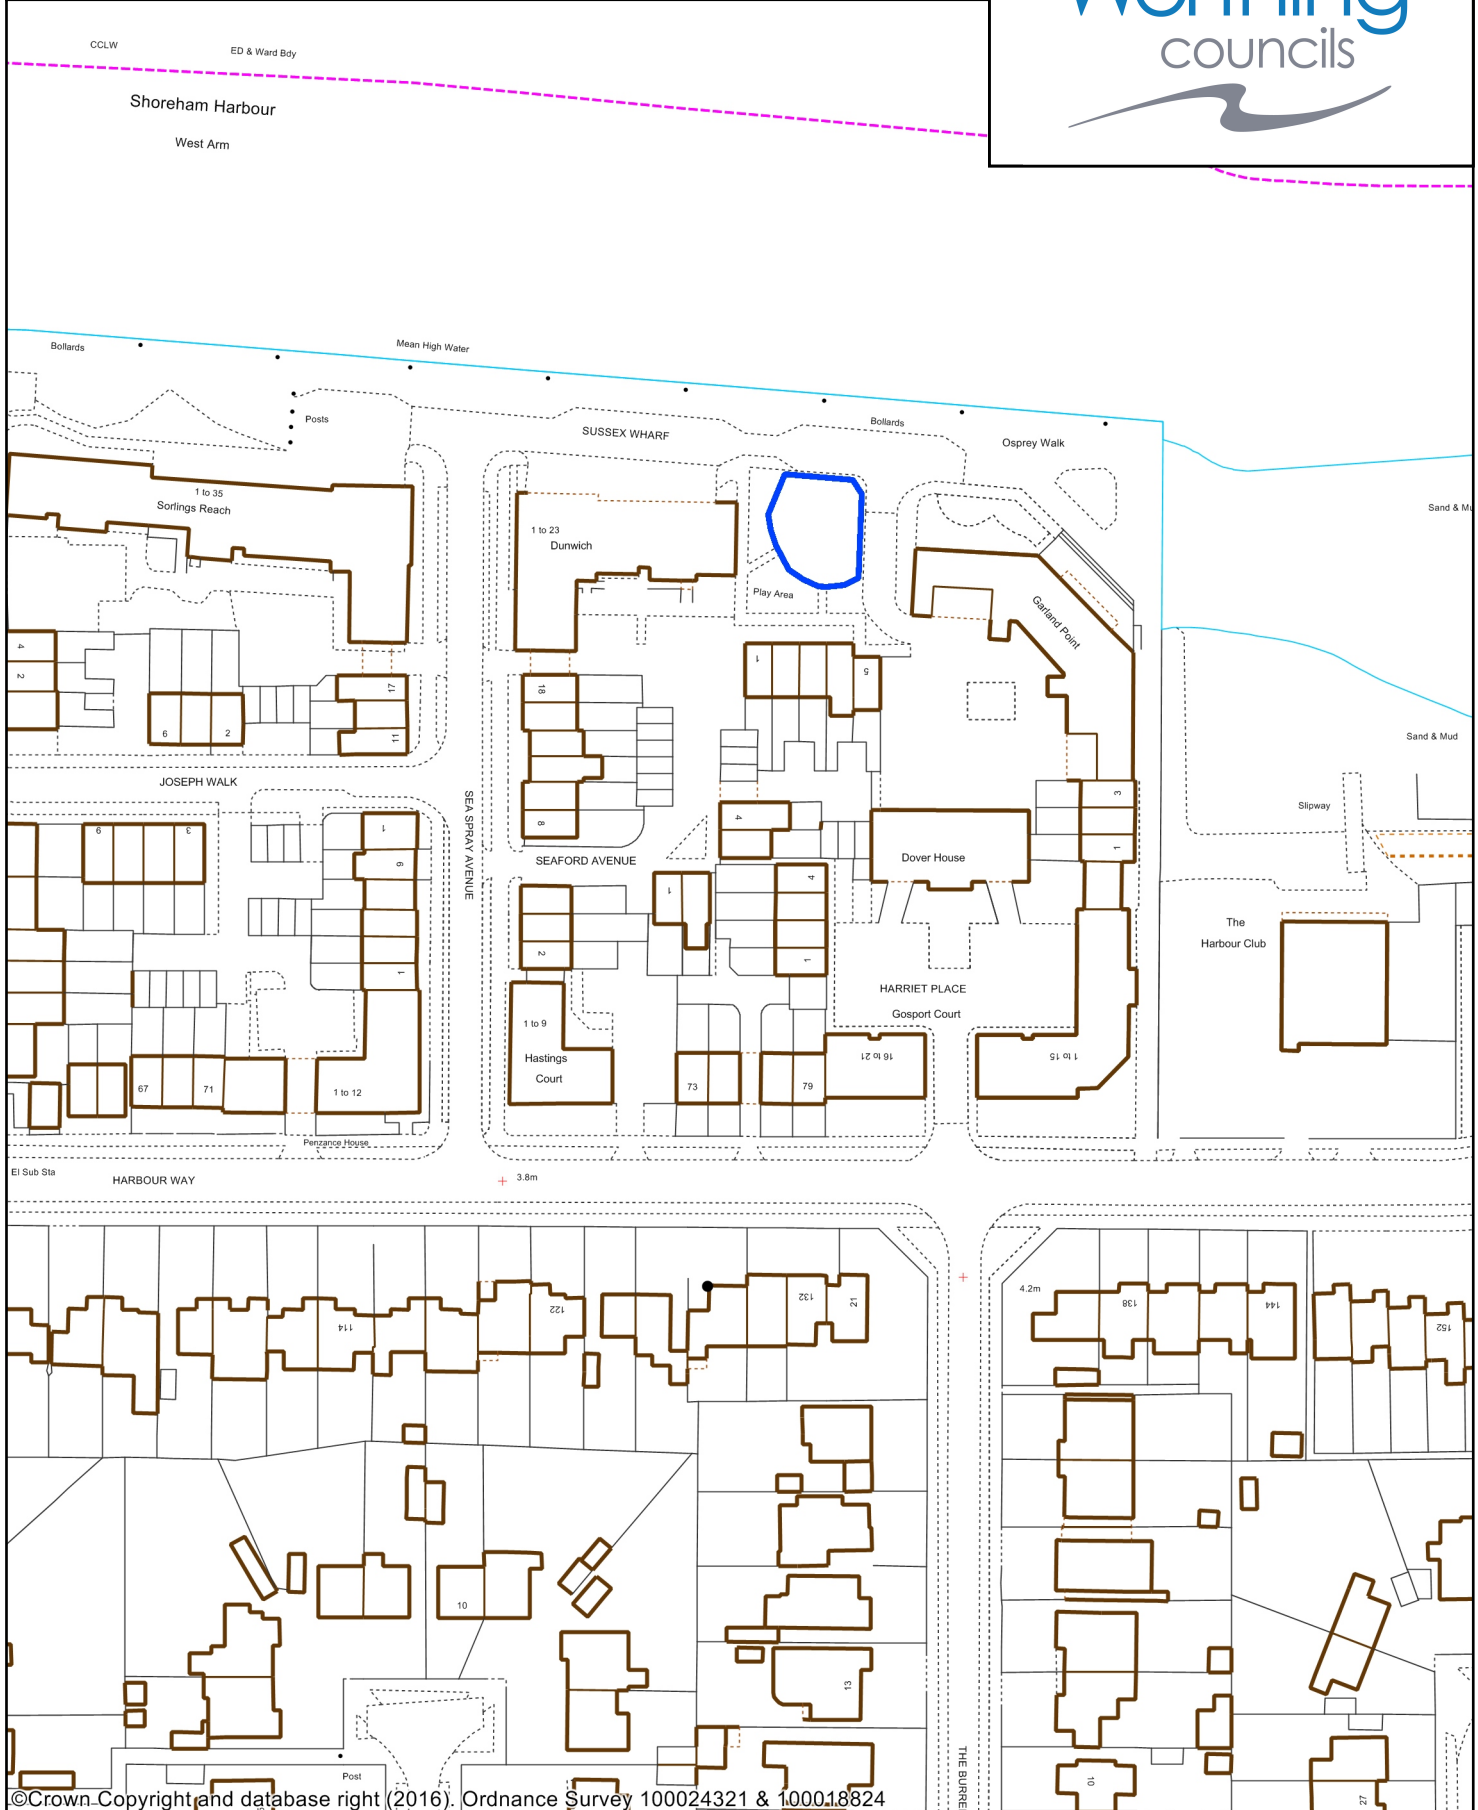

Site: Sea Spray Avenue Play Area, Sea Spray Avenue, Shoreham Beach, Shoreham

14 June 2016

Public Space Protection Order - Dog Control in Worthing,
 Dogs to be on leads - within land edged red,
 Dog exclusion area – within land edged blue

Copyright:
 This map is reproduced from Ordnance Survey material with the permission of Ordnance Survey on behalf of the Controller of Her Majesty's Stationery Office Crown Copyright. Unauthorised reproduction infringes Crown copyright and may lead to prosecution or civil proceedings. Licence Number 100024321 & 100018824, 2016