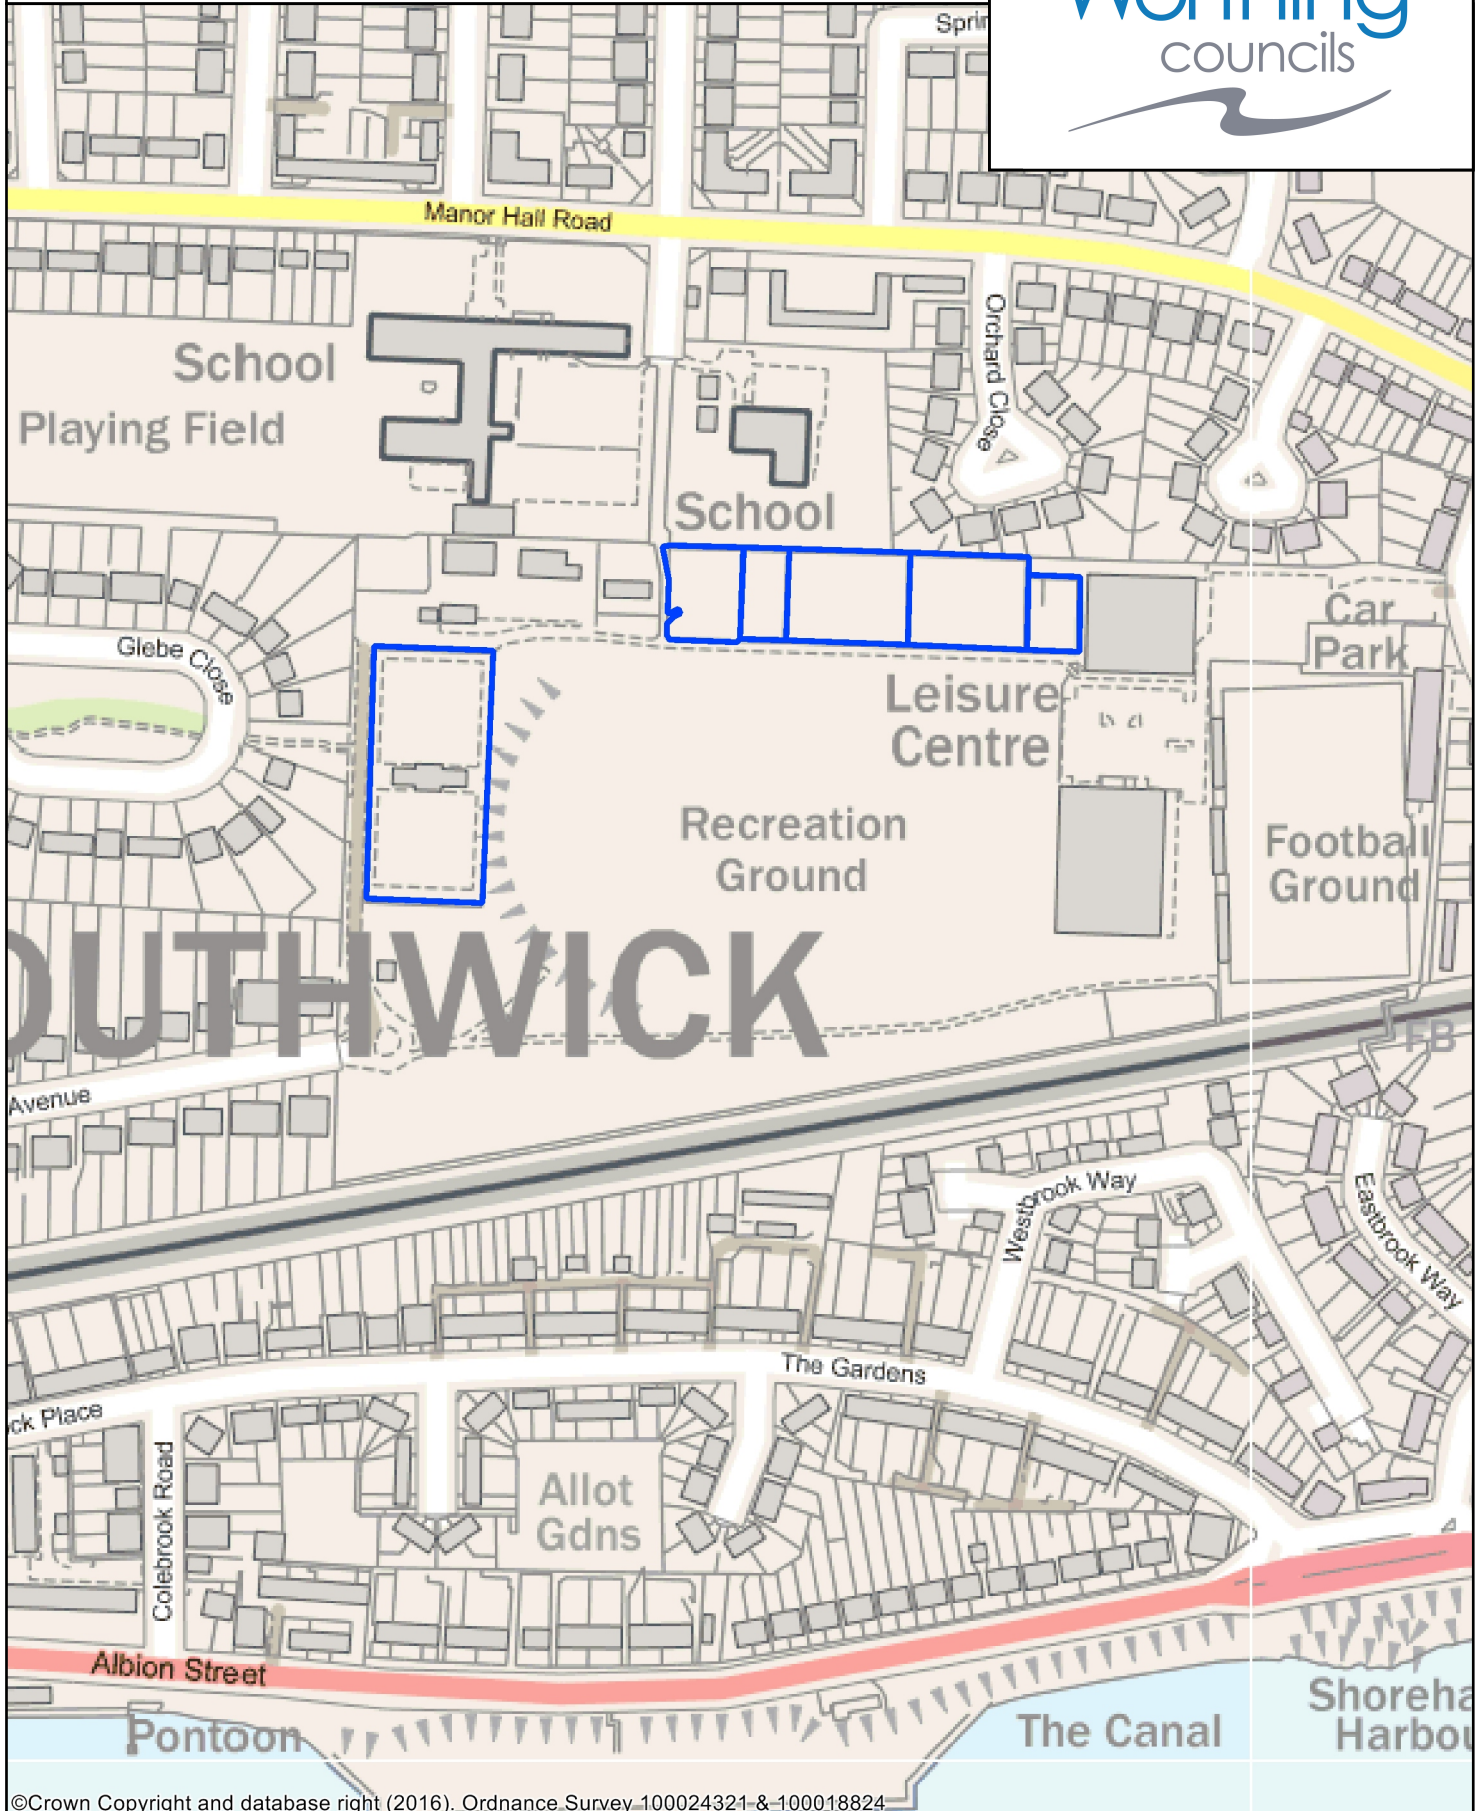

Site: Southwick Green Play Area, The Green, Southwick

15 June 2016

©Crown Copyright and database right (2016). Ordnance Survey 100024321 & 100018824

Public Space Protection Order - Dog Control in Worthing,

Site: Southwick Recreation Ground, Croft Avenue, Southwick

15 June 2016

©Crown Copyright and database right (2016). Ordnance Survey 100024321 & 100018824

Public Space Protection Order - Dog Control in Worthing,