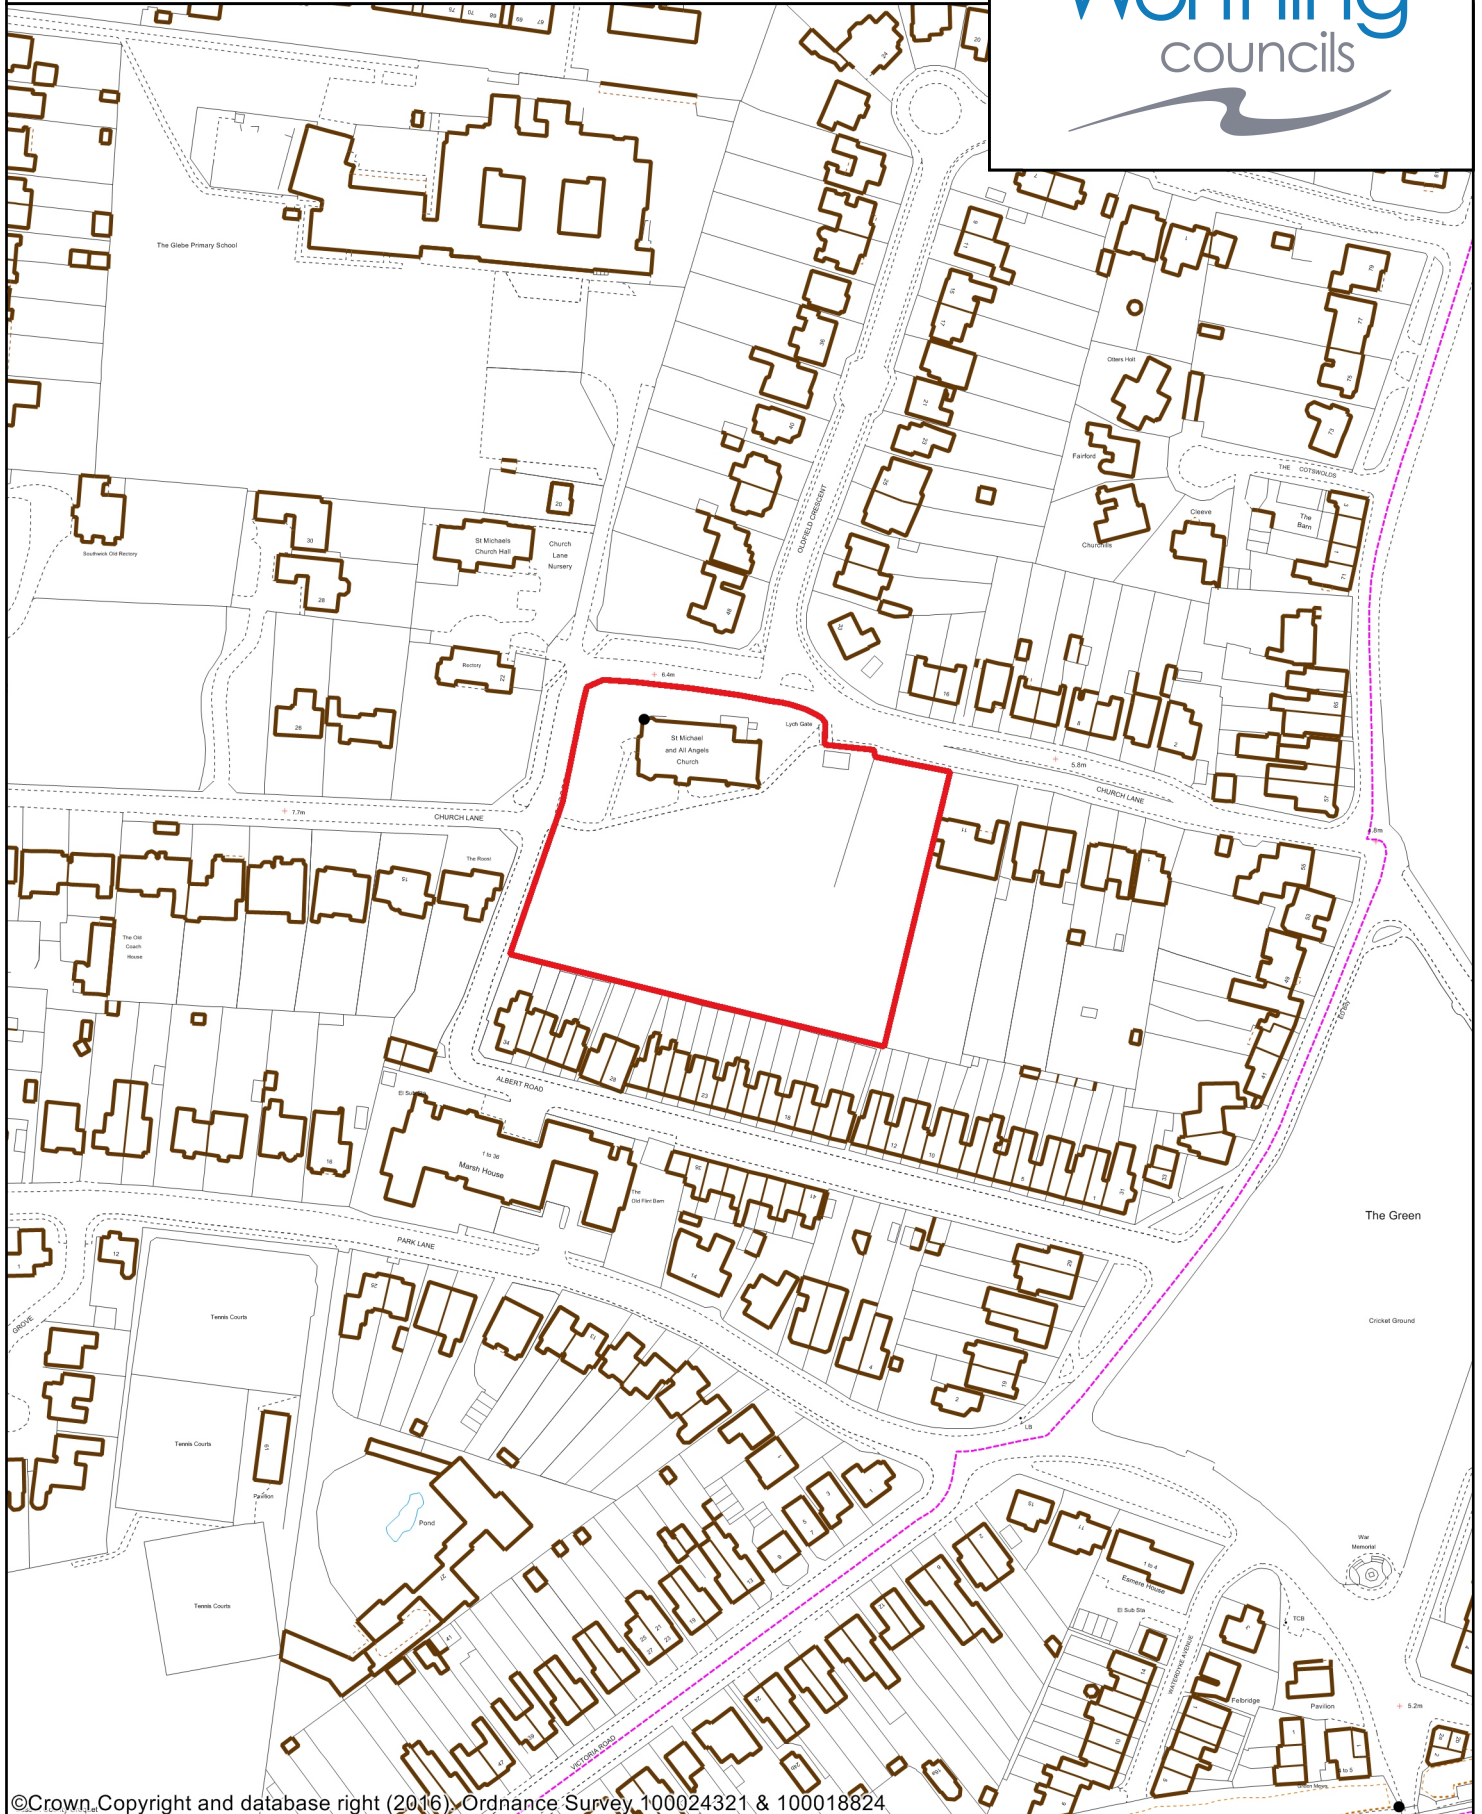

Site: St Michael and All Angels Church, Church Lane, Shoreham

15 June 2016

©Crown Copyright and database right (2016), Ordnance Survey 100024321 & 100018824

Public Space Protection Order - Dog Control in Worthing,

Dogs to be on leads - within land edged red,
Dog exclusion area - within land edged blue

Copyright:

This map is reproduced from Ordnance Survey material with the permission of Ordnance Survey on behalf of the Controller of Her Majesty's Stationery Office Crown Copyright. Unauthorised reproduction infringes Crown copyright and may lead to prosecution or civil proceedings. Licence Number 100024321 & 100018824, 2016