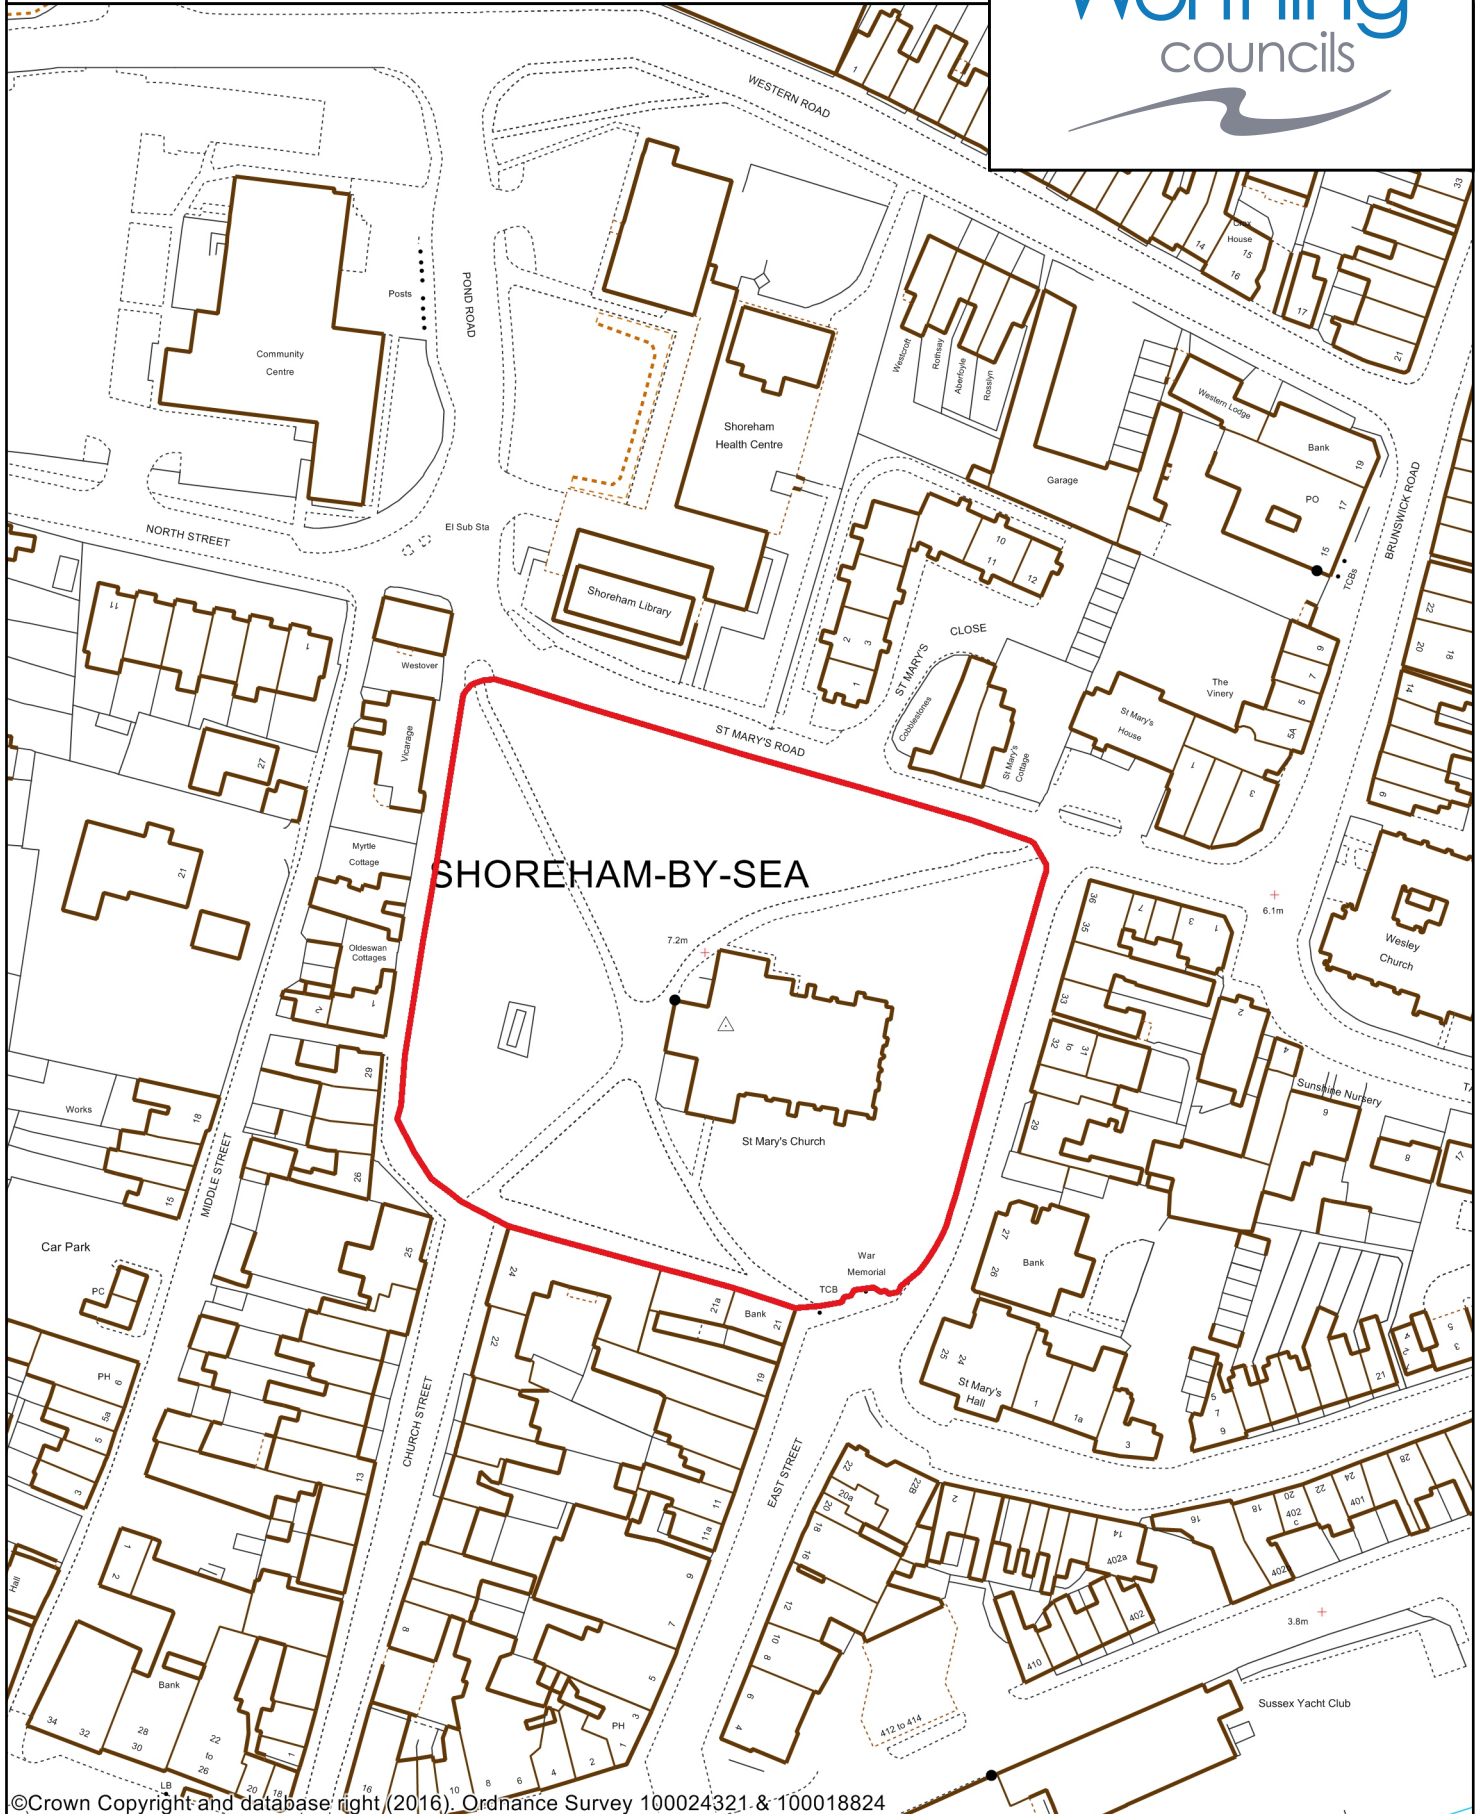

Site: St Mary's Church, St Mary's Lane, Shoreham

15 June 2016

©Crown Copyright and database right (2016). Ordnance Survey 100024321 & 100018824

Public Space Protection Order - Dog Control in Worthing,
Dogs to be on leads - within land edged red,
Dog exclusion area – within land edged blue

Copyright:

This map is reproduced from Ordnance Survey material with the permission of Ordnance Survey on behalf of the Controller of Her Majesty's Stationery Office Crown Copyright. Unauthorised reproduction infringes Crown copyright and may lead to prosecution or civil proceedings. Licence Number 100024321 & 100018824, 2016