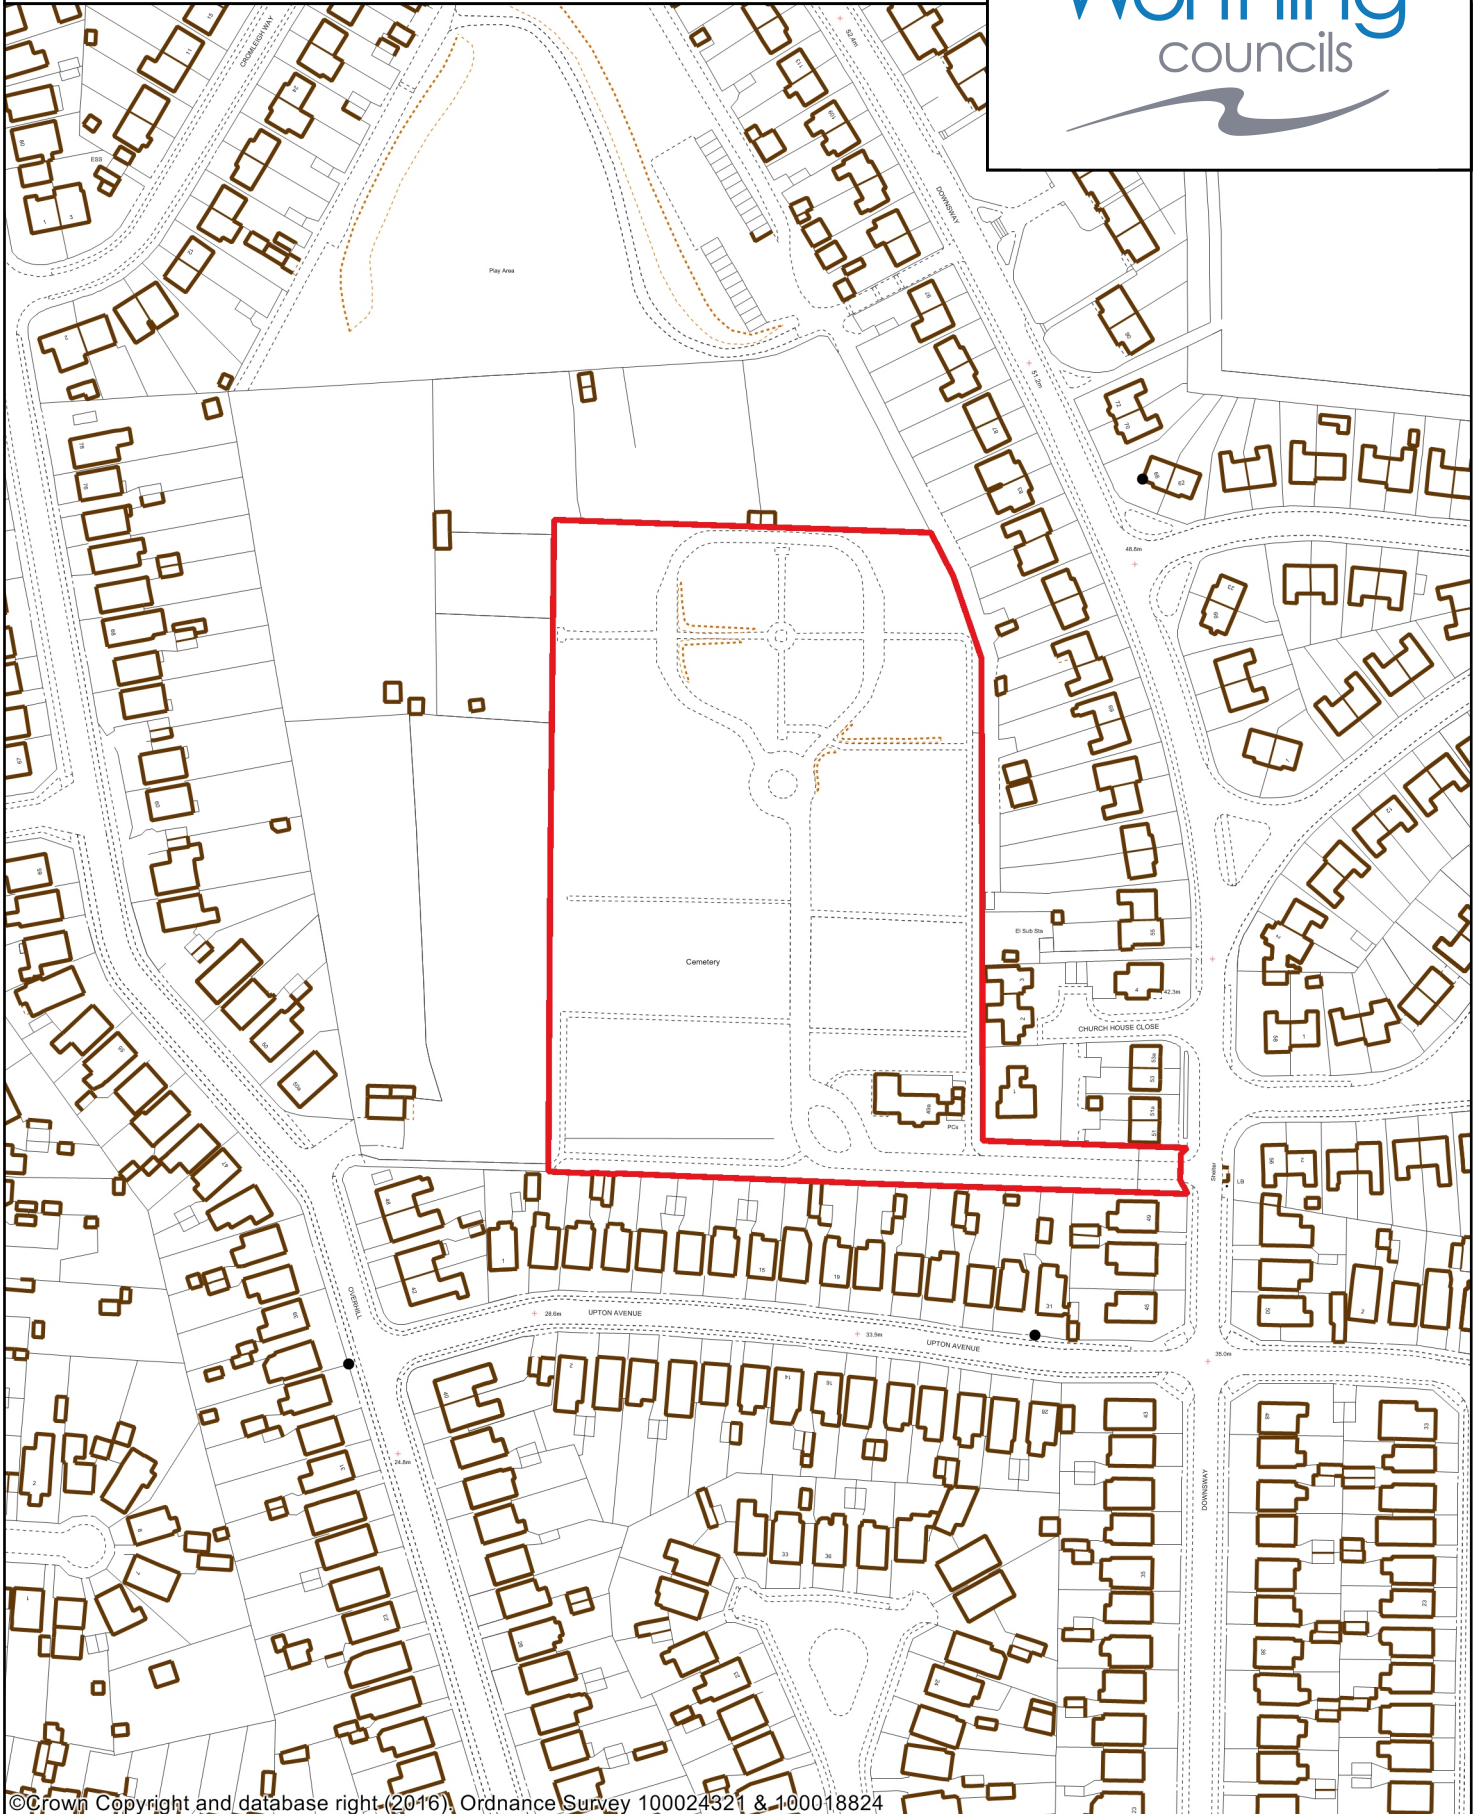

Site: Southwick Cemetery, Downsway, Southwick

15 June 2016

©Crown Copyright and database right (2016), Ordnance Survey 100024321 & 100018824

Public Space Protection Order - Dog Control in Worthing,

Dogs to be on leads - within land edged red,
Dog exclusion area - within land edged blue