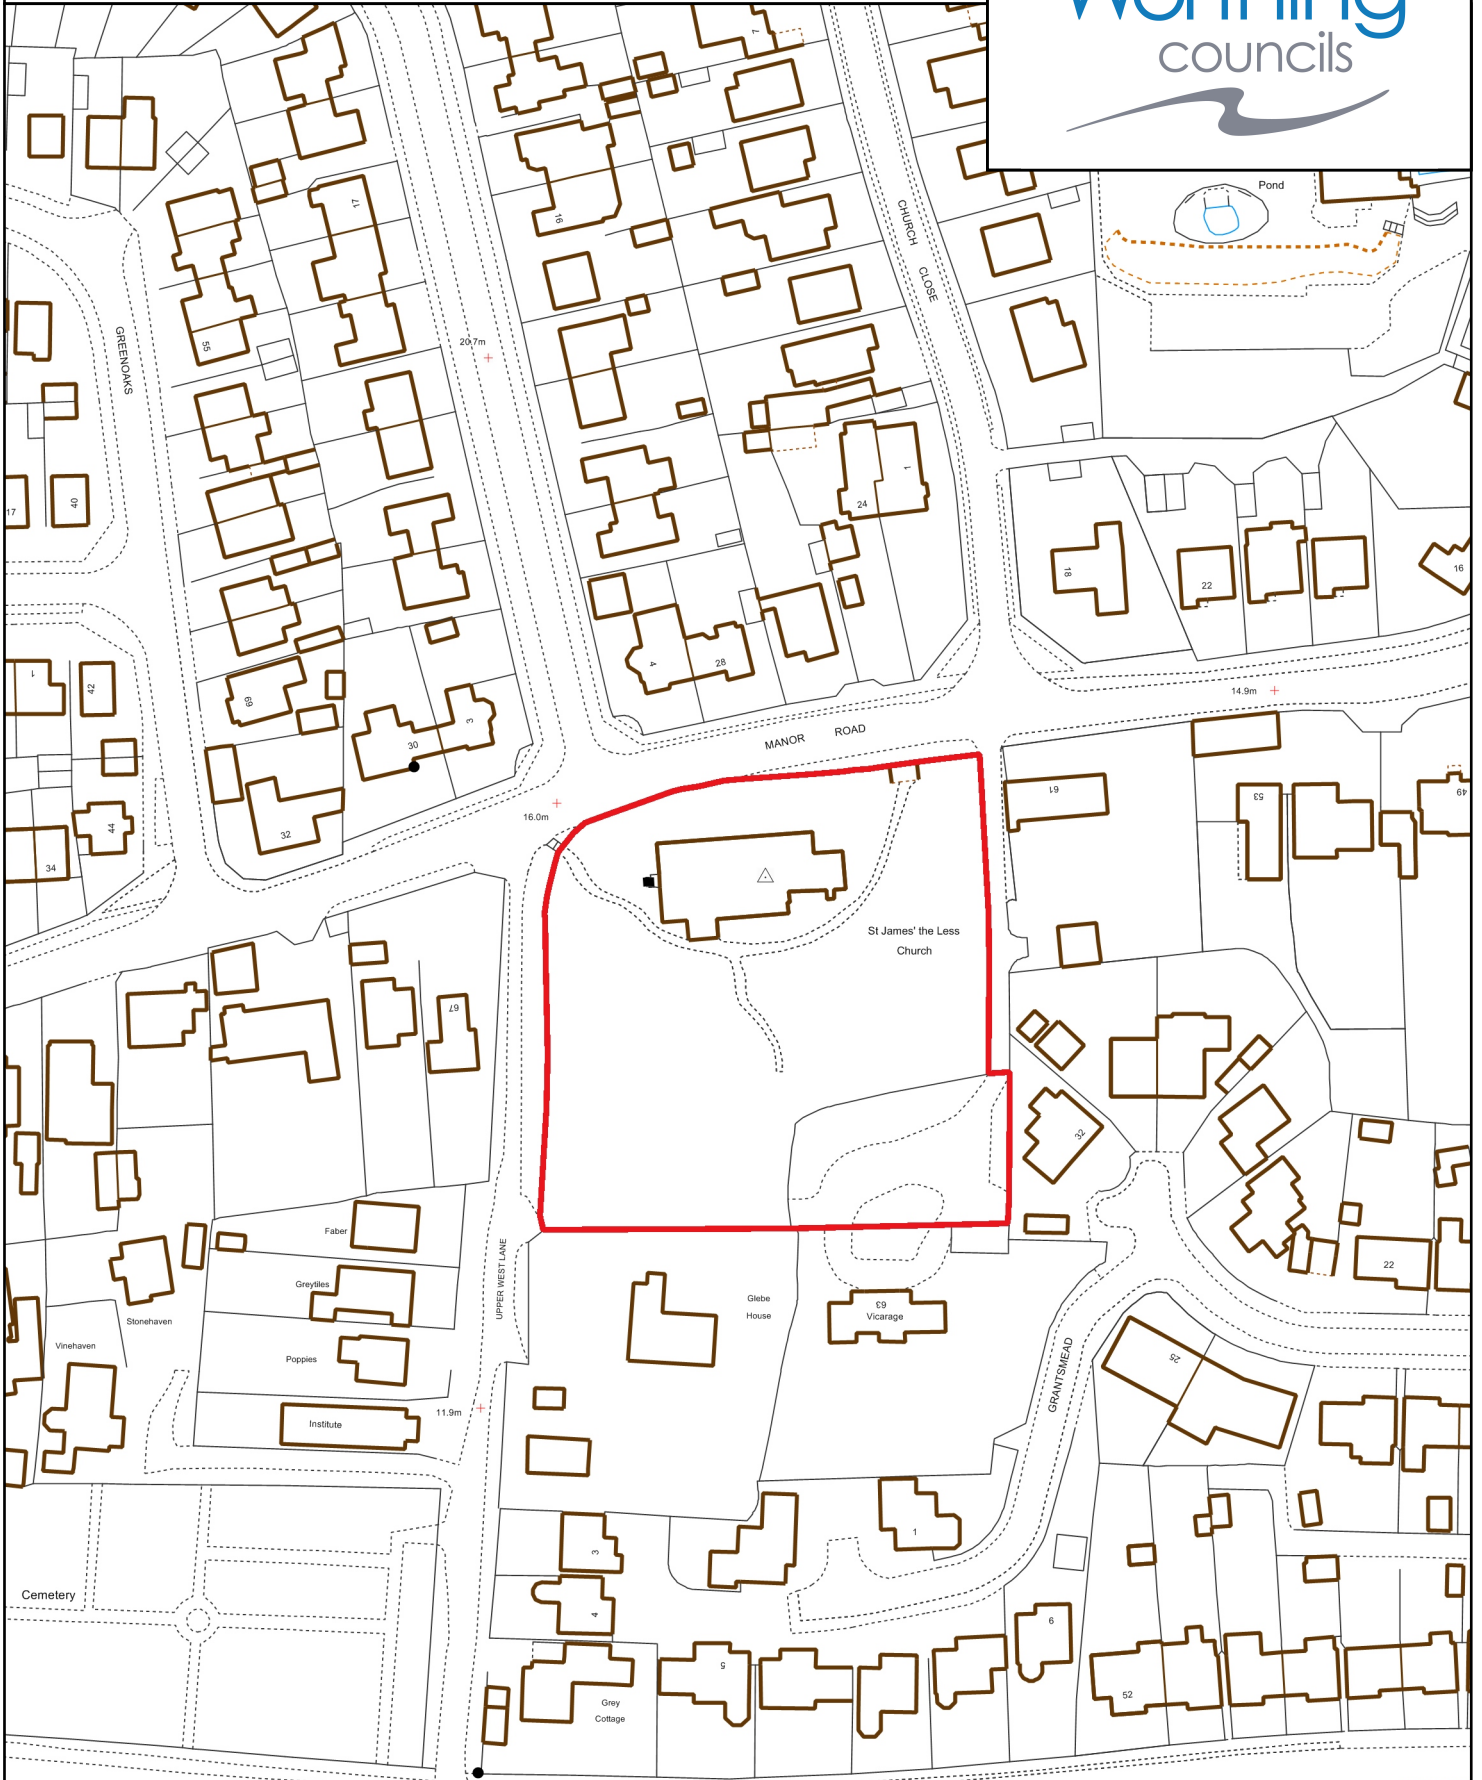

Site: St James The Less Church, Manor Road, Sompting

15 June 2016

©Crown Copyright and database right (2016). Ordnance Survey 100024321 & 100018824

Public Space Protection Order - Dog Control in Worthing,

Dogs to be on leads - within land edged red,
Dog exclusion area - within land edged blue

Copyright:

This map is reproduced from Ordnance Survey material with the permission of Ordnance Survey on behalf of the Controller of Her Majesty's Stationery Office Crown Copyright. Unauthorised reproduction infringes Crown copyright and may lead to prosecution or civil proceedings. Licence Number 100024321 & 100018824, 2016