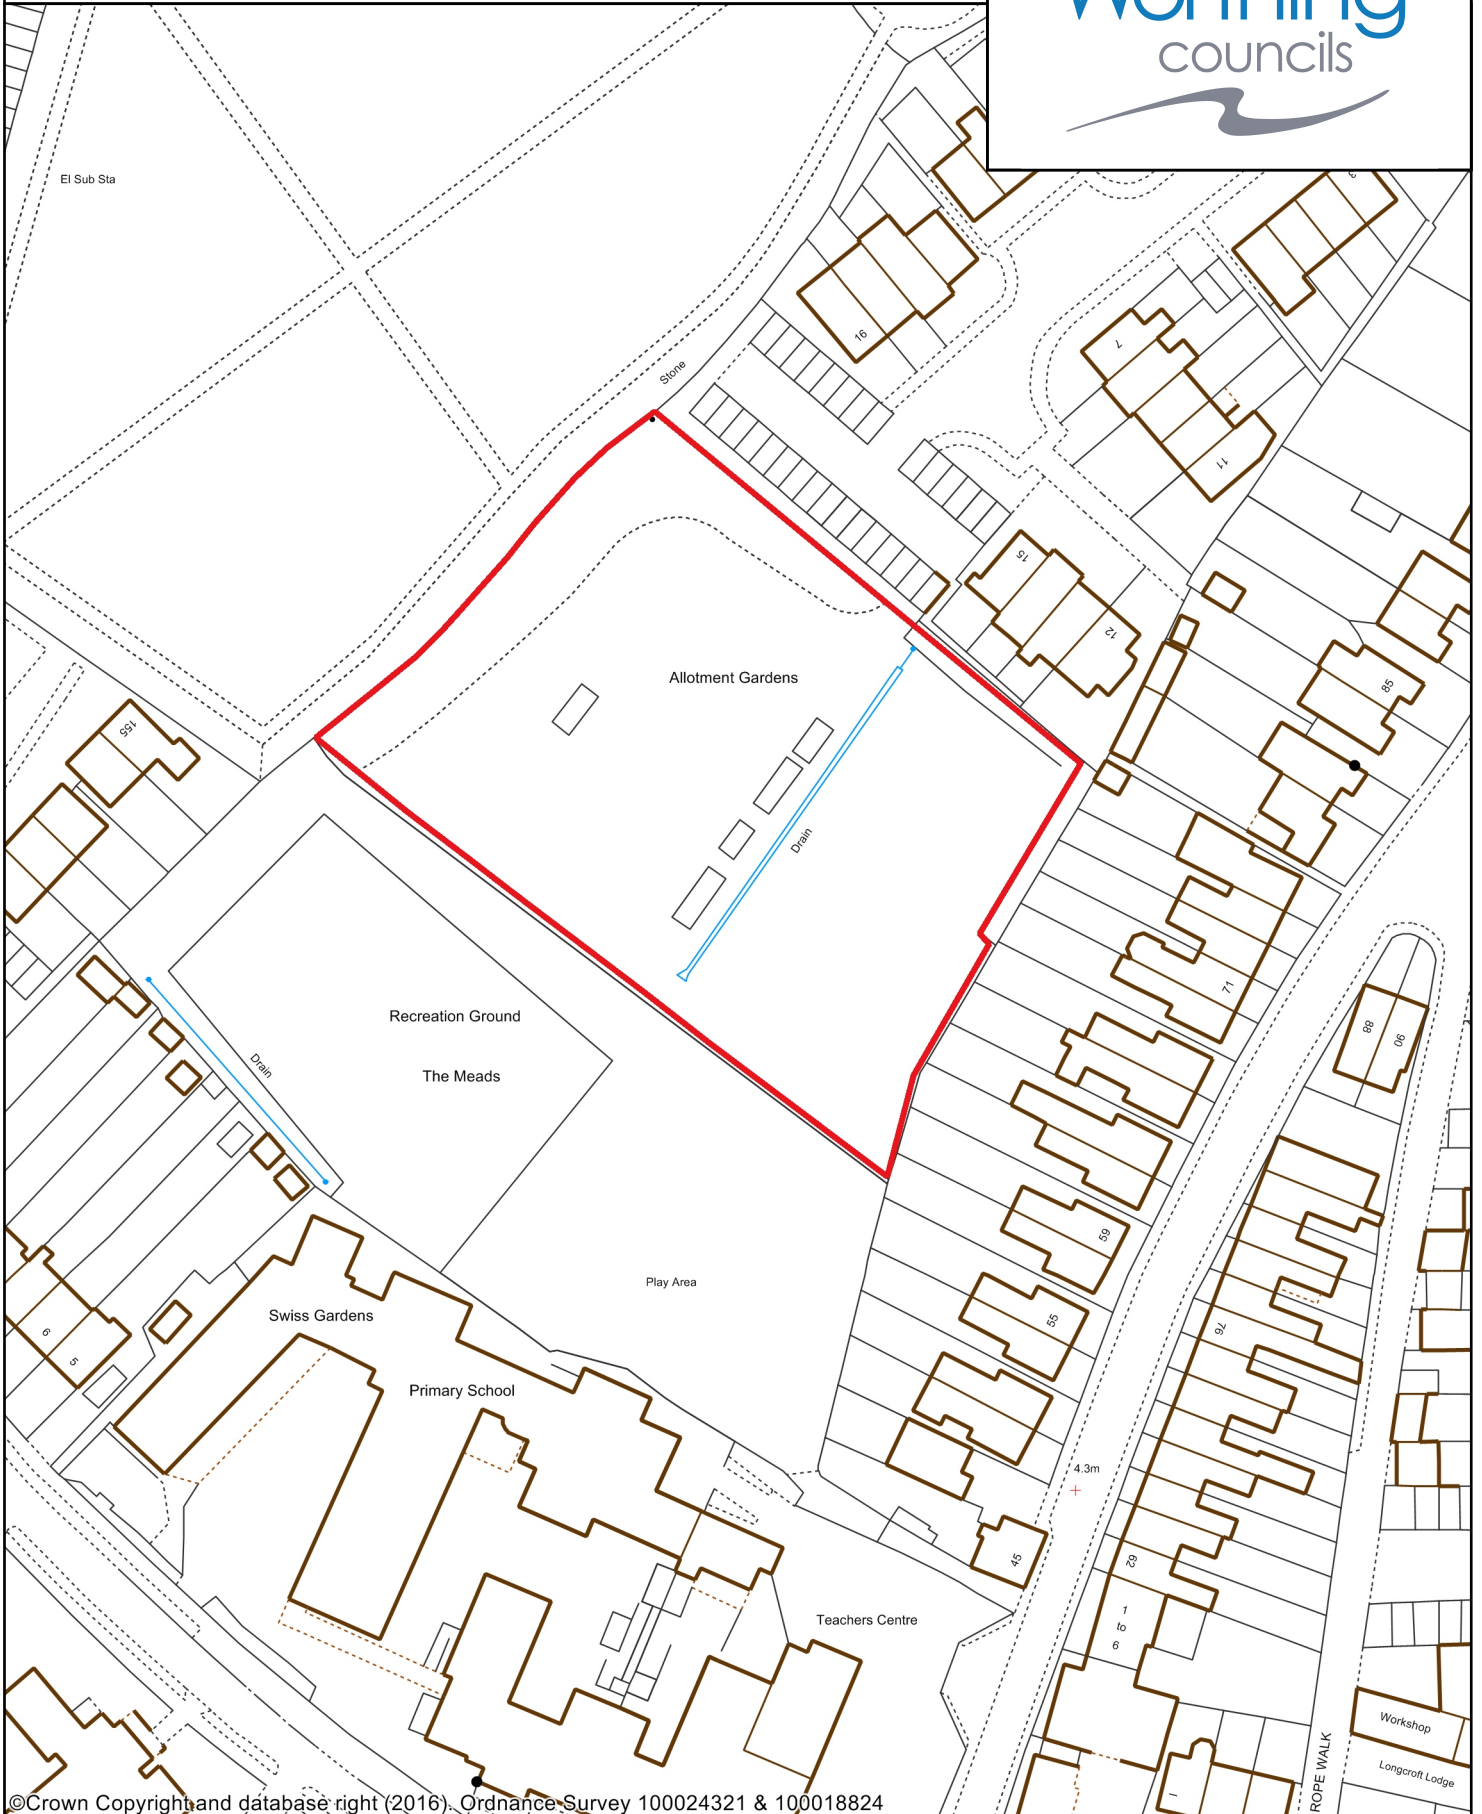

Site: The Meadows Allotments, Victoria Road, Shoreham

14 June 2016

©Crown Copyright and database right (2016). Ordnance Survey 100024321 & 100018824

Public Space Protection Order - Dog Control in Worthing,

Dogs to be on leads - within land edged red,
Dog exclusion area - within land edged blue

Copyright:

This map is reproduced from Ordnance Survey material with the permission of Ordnance Survey on behalf of the Controller of Her Majesty's Stationery Office Crown Copyright. Unauthorised reproduction infringes Crown copyright and may lead to prosecution or civil proceedings. Licence Number 100024321 & 100018824, 2016