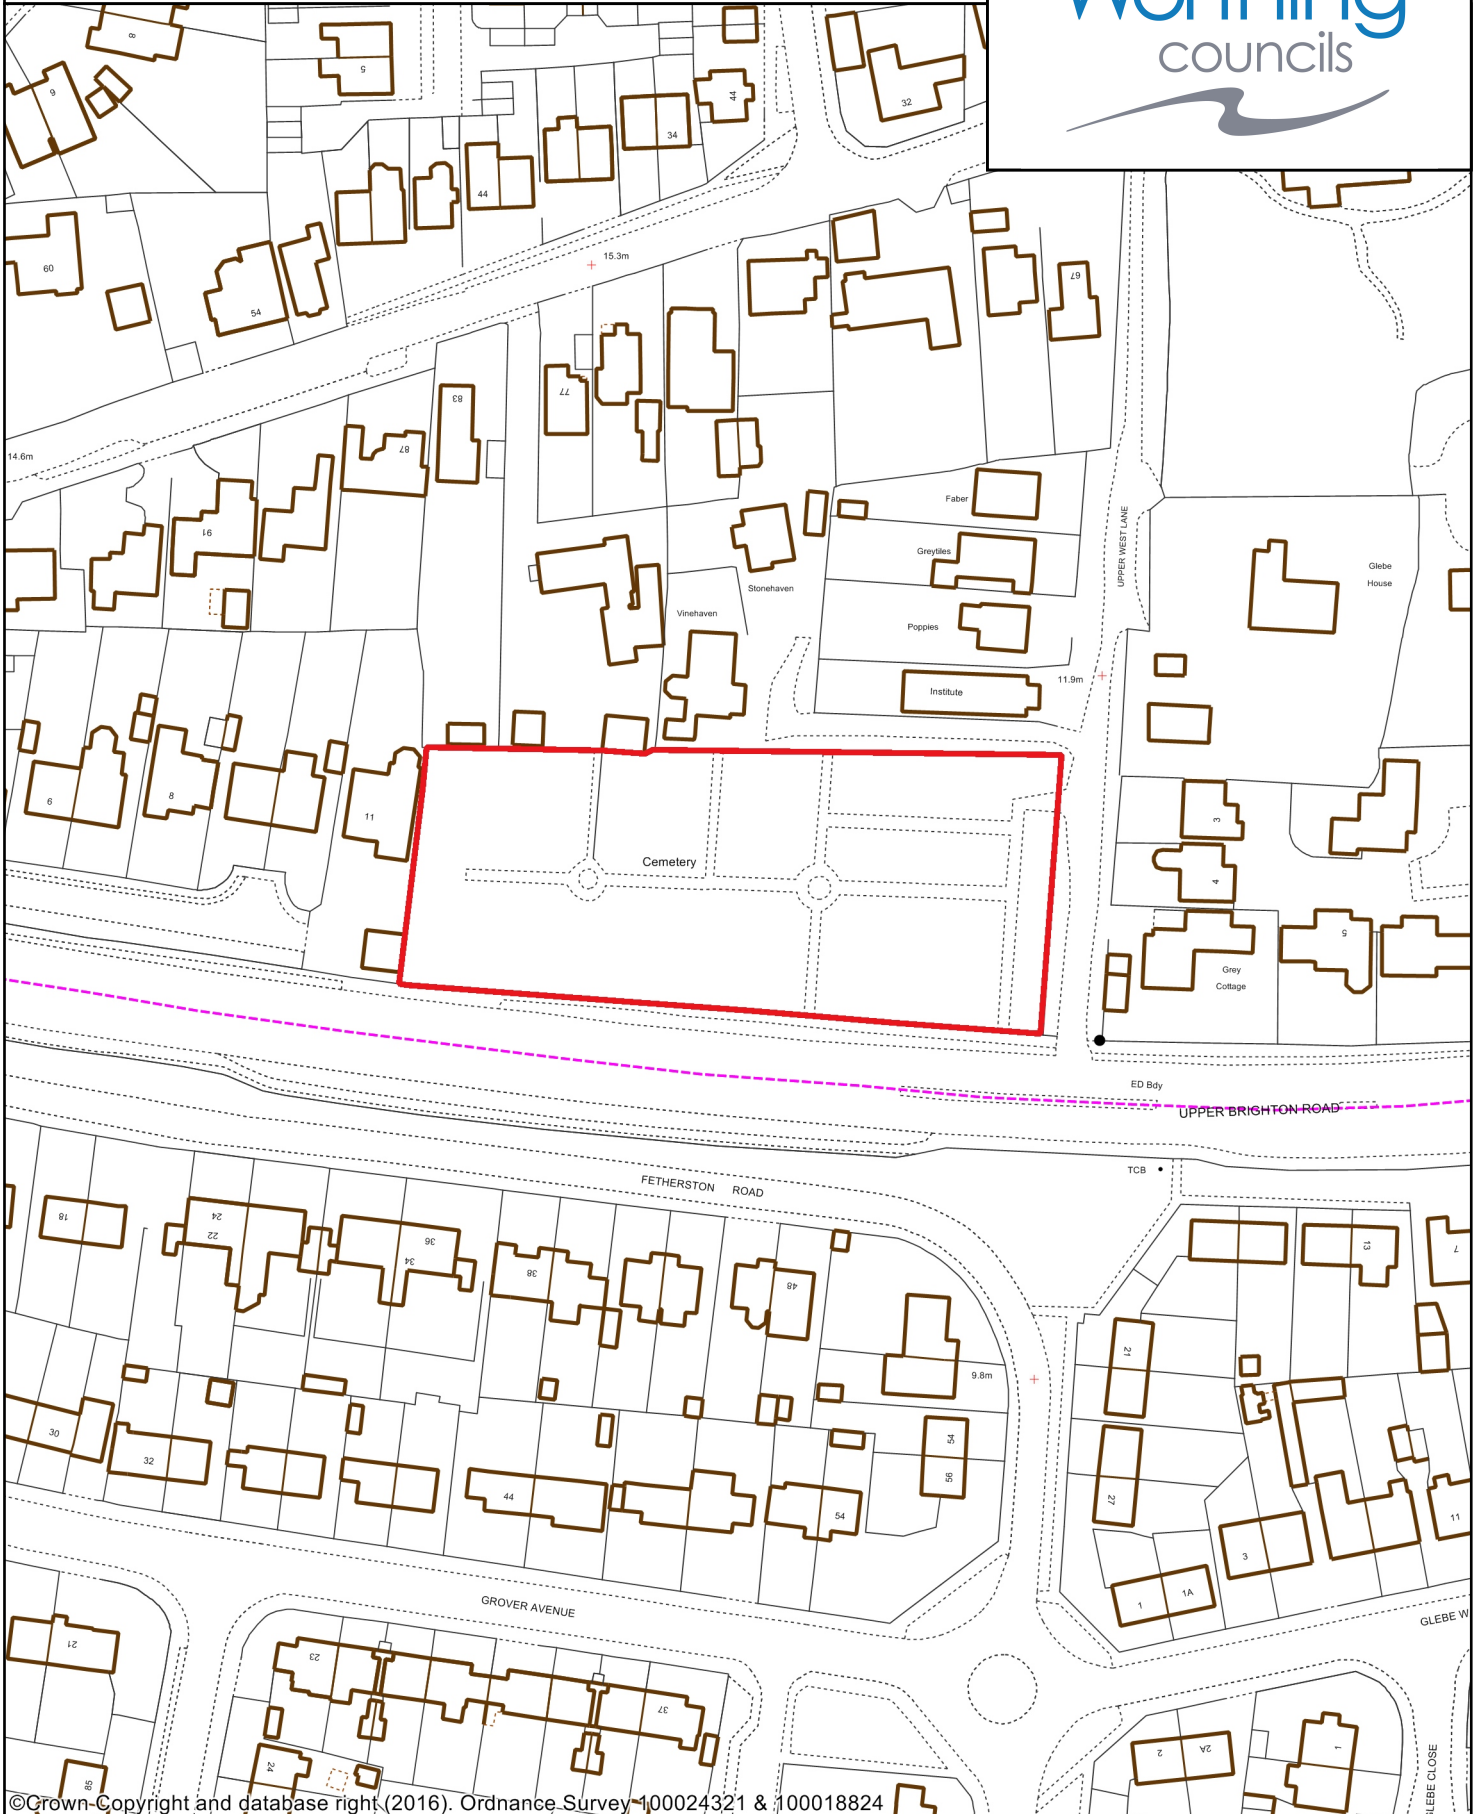

Site: St James The Less Cemetery, West Lane, Sompting

15 June 2016

©Crown-Copyright and database right (2016). Ordnance Survey 100024321 & 100018824

Public Space Protection Order - Dog Control in Worthing,

Dogs to be on leads - within land edged red,
Dog exclusion area – within land edged blue

Copyright:

This map is reproduced from Ordnance Survey material with the permission of Ordnance Survey on behalf of the Controller of Her Majesty's Stationery Office Crown Copyright. Unauthorised reproduction infringes Crown copyright and may lead to prosecution or civil proceedings. Licence Number 100024321 & 100018824, 2016