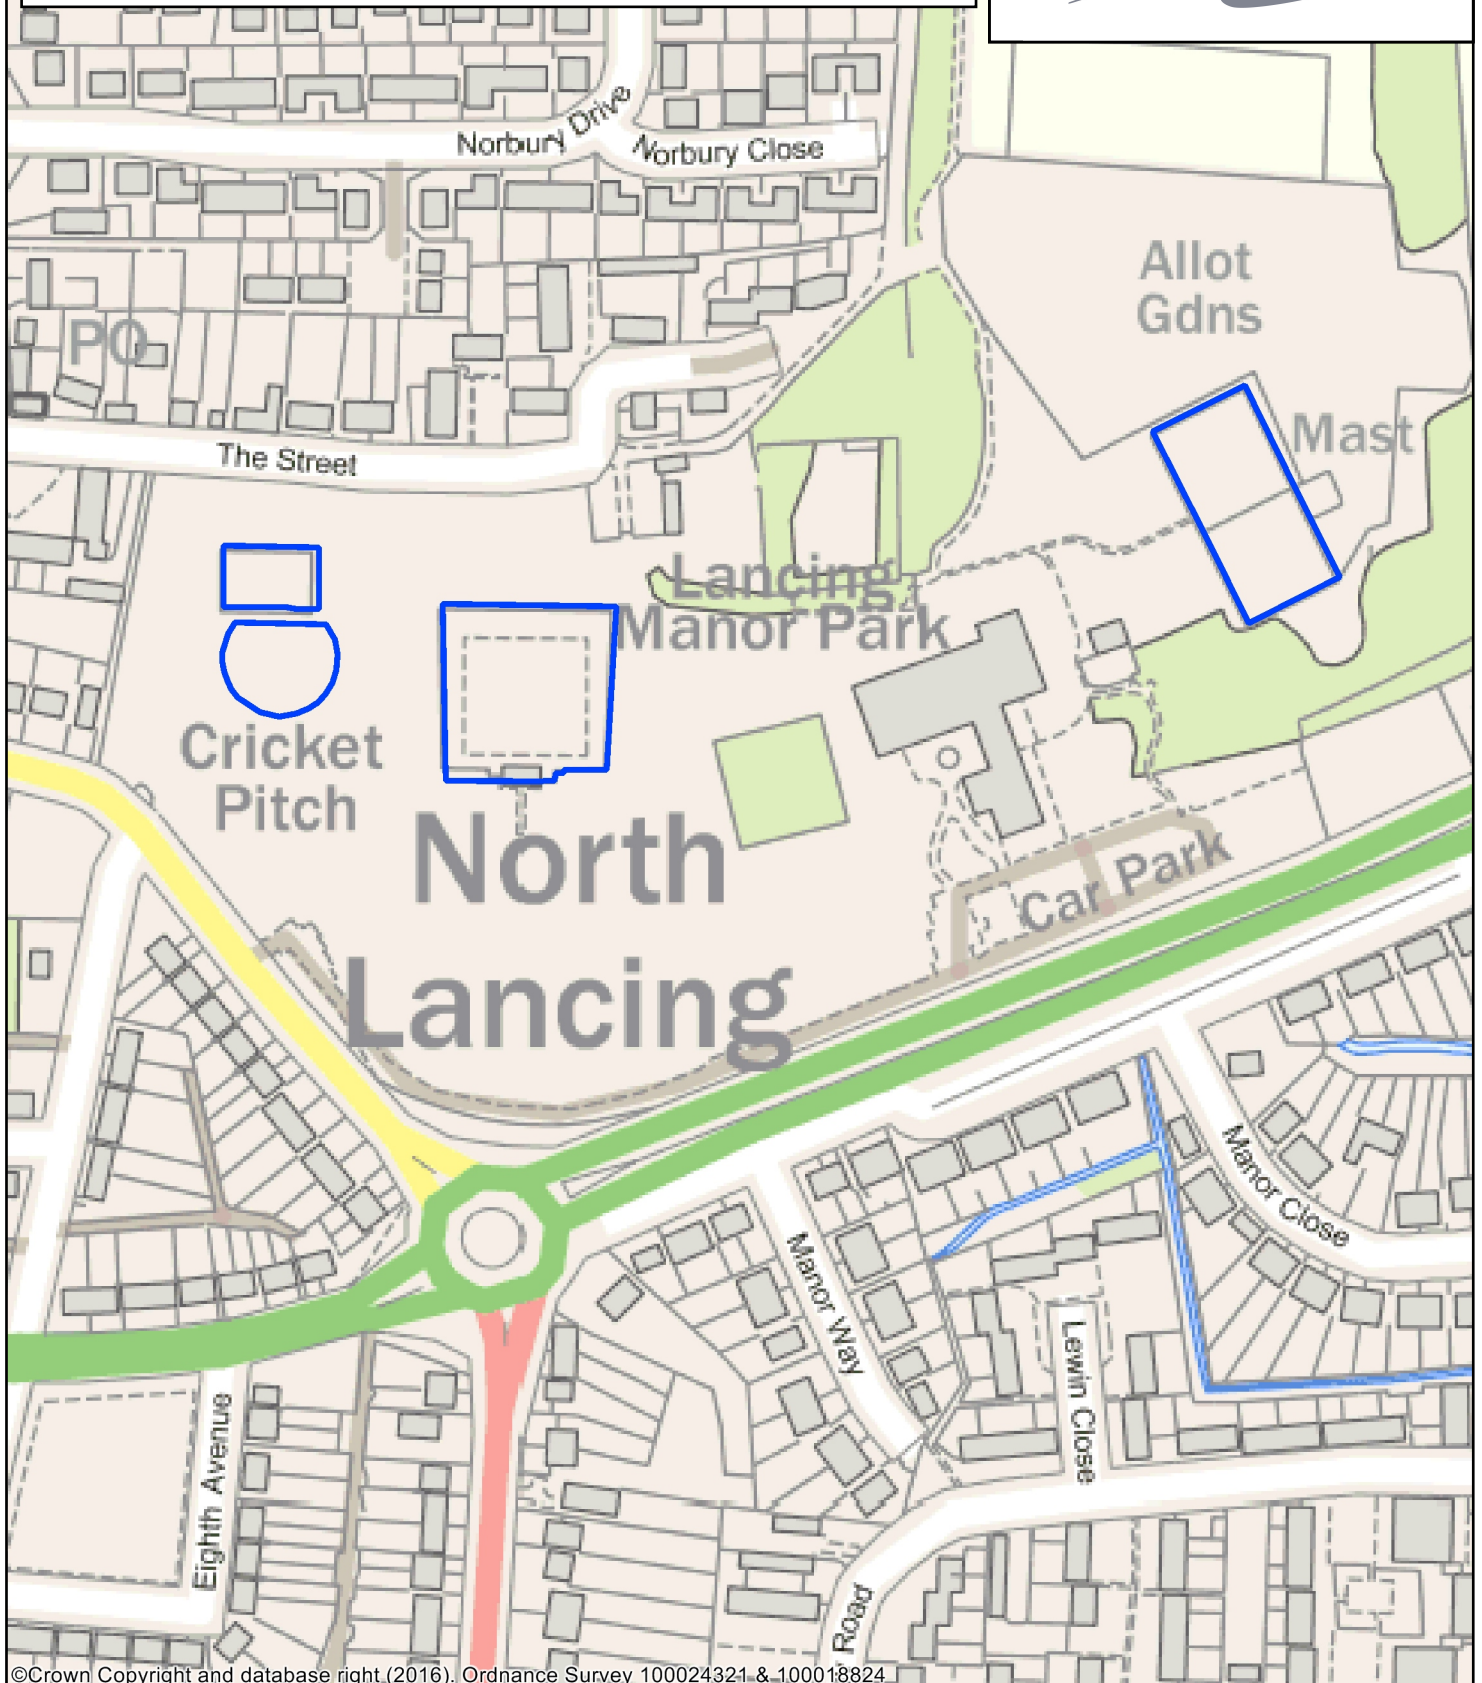

Dogs to be on leads - within land edged red,  
Dog exclusion area – within land edged blue

Copyright:

This map is reproduced from Ordnance Survey material with the permission of Ordnance Survey on behalf of the Controller of Her Majesty's Stationery Office Crown Copyright. Unauthorised reproduction infringes Crown copyright and may lead to prosecution or civil proceedings. Licence Number 100024321 & 100018824, 2016

Site: Lancing Manor

14 July 2016

Play Areas and sports areas at Lancing Manor, The Street to the North, The A27 to the South & Manor Road to the West

©Crown Copyright and database right (2016). Ordnance Survey 100024321 & 100018824