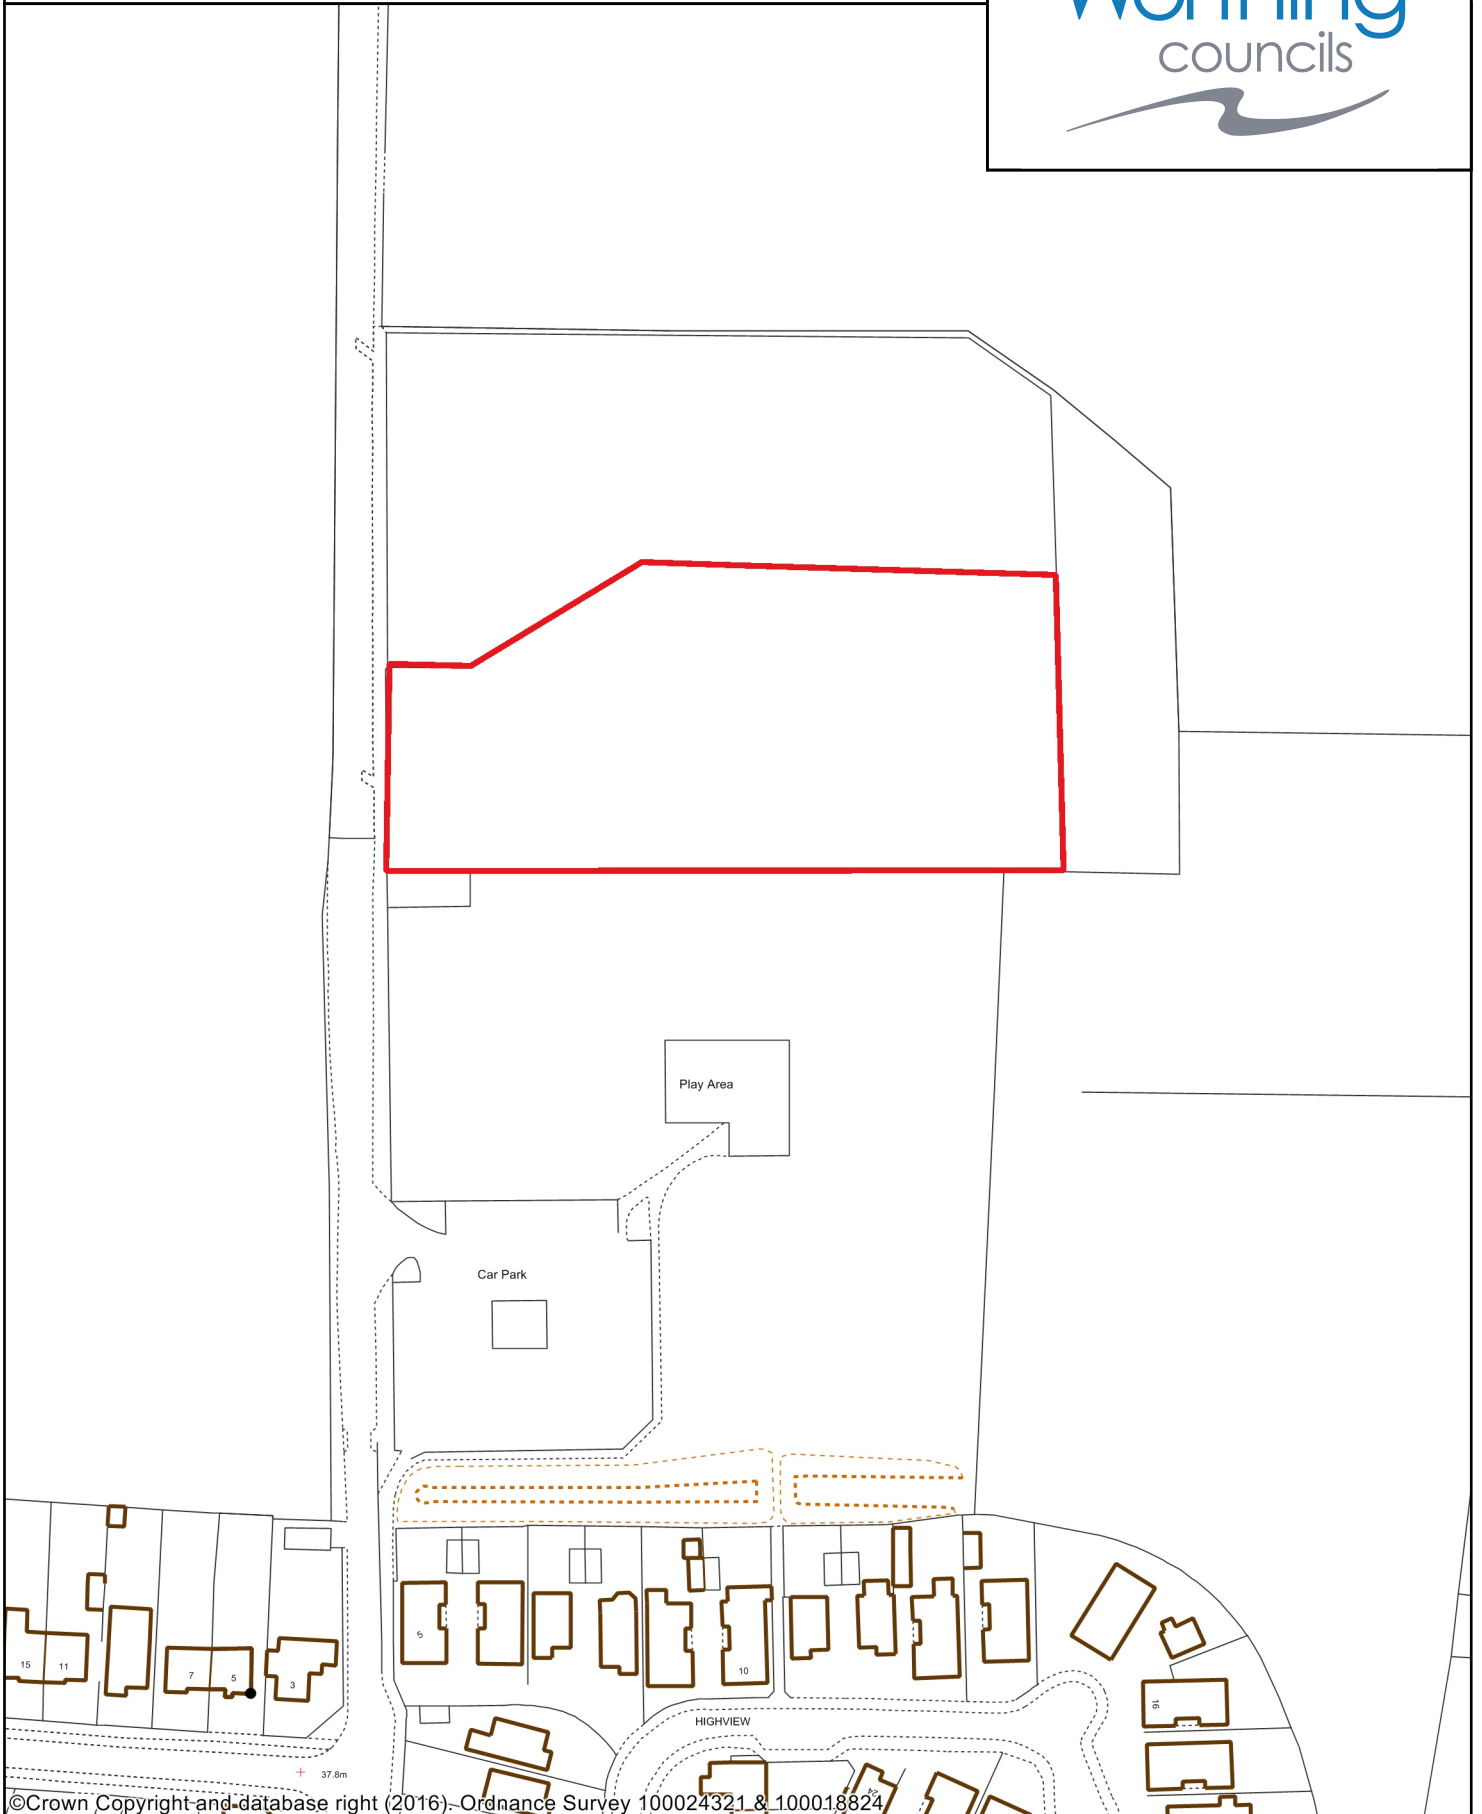

Site: Halewick Lane Allotments, Halewick Lane, Sompting

28 June 2016

©Crown Copyright and database right (2016)- Ordnance Survey 100024321 & 100018824

Public Space Protection Order - Dog Control in Worthing,  
Dogs to be on leads - within land edged red,  
Dog exclusion area – within land edged blue

Copyright:

This map is reproduced from Ordnance Survey material with the permission of Ordnance Survey on behalf of the Controller of Her Majesty's Stationery Office Crown Copyright. Unauthorised reproduction infringes Crown copyright and may lead to prosecution or civil proceedings. Licence Number 100024321 & 100018824, 2016

Site: Halewick Park Play Area, Halewick Lane, Sompting

28 June 2016

©Crown Copyright and database right (2016) Ordnance Survey 100024321 & 100018824

Public Space Protection Order - Dog Control in Worthing,