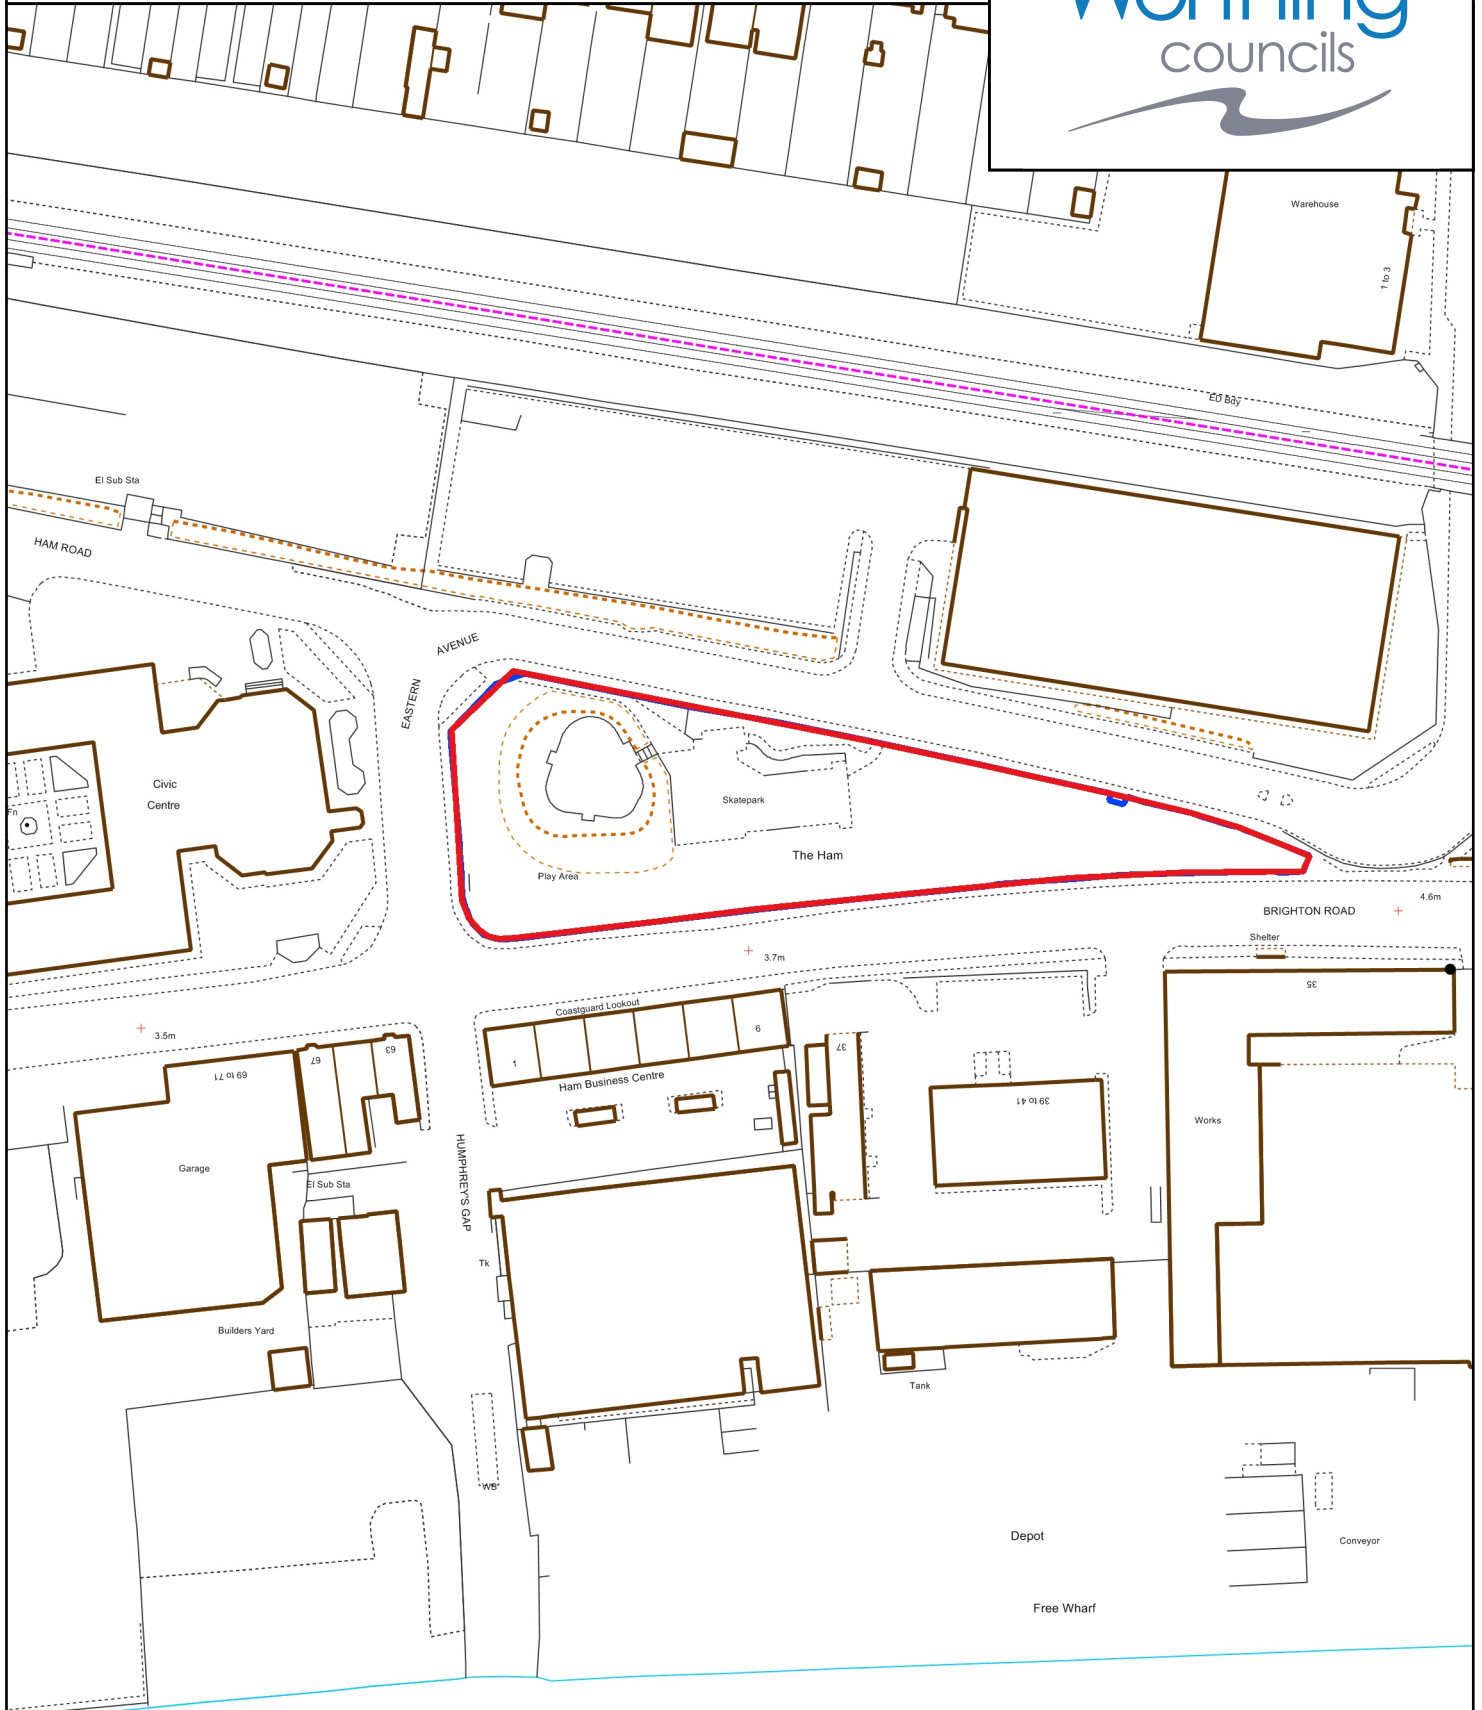

Site: Halewick Lane Allotments, Halewick Lane, Sompting

28 June 2016

©Crown Copyright and database right (2016)- Ordnance Survey 100024321 & 100018824

Public Space Protection Order - Dog Control in Worthing,  
Dogs to be on leads - within land edged red,  
Dog exclusion area – within land edged blue

Dogs to be on leads - within land edged red,  
Dog exclusion area - within land edged blue

Copyright:

This map is reproduced from Ordnance Survey material with the permission of Ordnance Survey on behalf of the Controller of Her Majesty's Stationery Office Crown Copyright. Unauthorised reproduction infringes Crown copyright and may lead to prosecution or civil proceedings. Licence Number 100024321 & 100018824, 2016

Site: Ham Skate Park, Brighton Road, Shoreham

14 July 2016

©Crown Copyright and database right (2016). Ordnance Survey 100024321 & 100018824

Public Space Protection Order - Dog Control in Worthing,

Dogs to be on leads - within land edged red,  
Dog exclusion area - within land edged blue

Site: Hamfield Allotments, Eastern Avenue, Shoreham

14 June 2016

©Crown Copyright and database right (2016). Ordnance Survey 100024321 & 100018824

Public Space Protection Order - Dog Control in Worthing,  
Dogs to be on leads - within land edged red,  
Dog exclusion area - within land edged blue