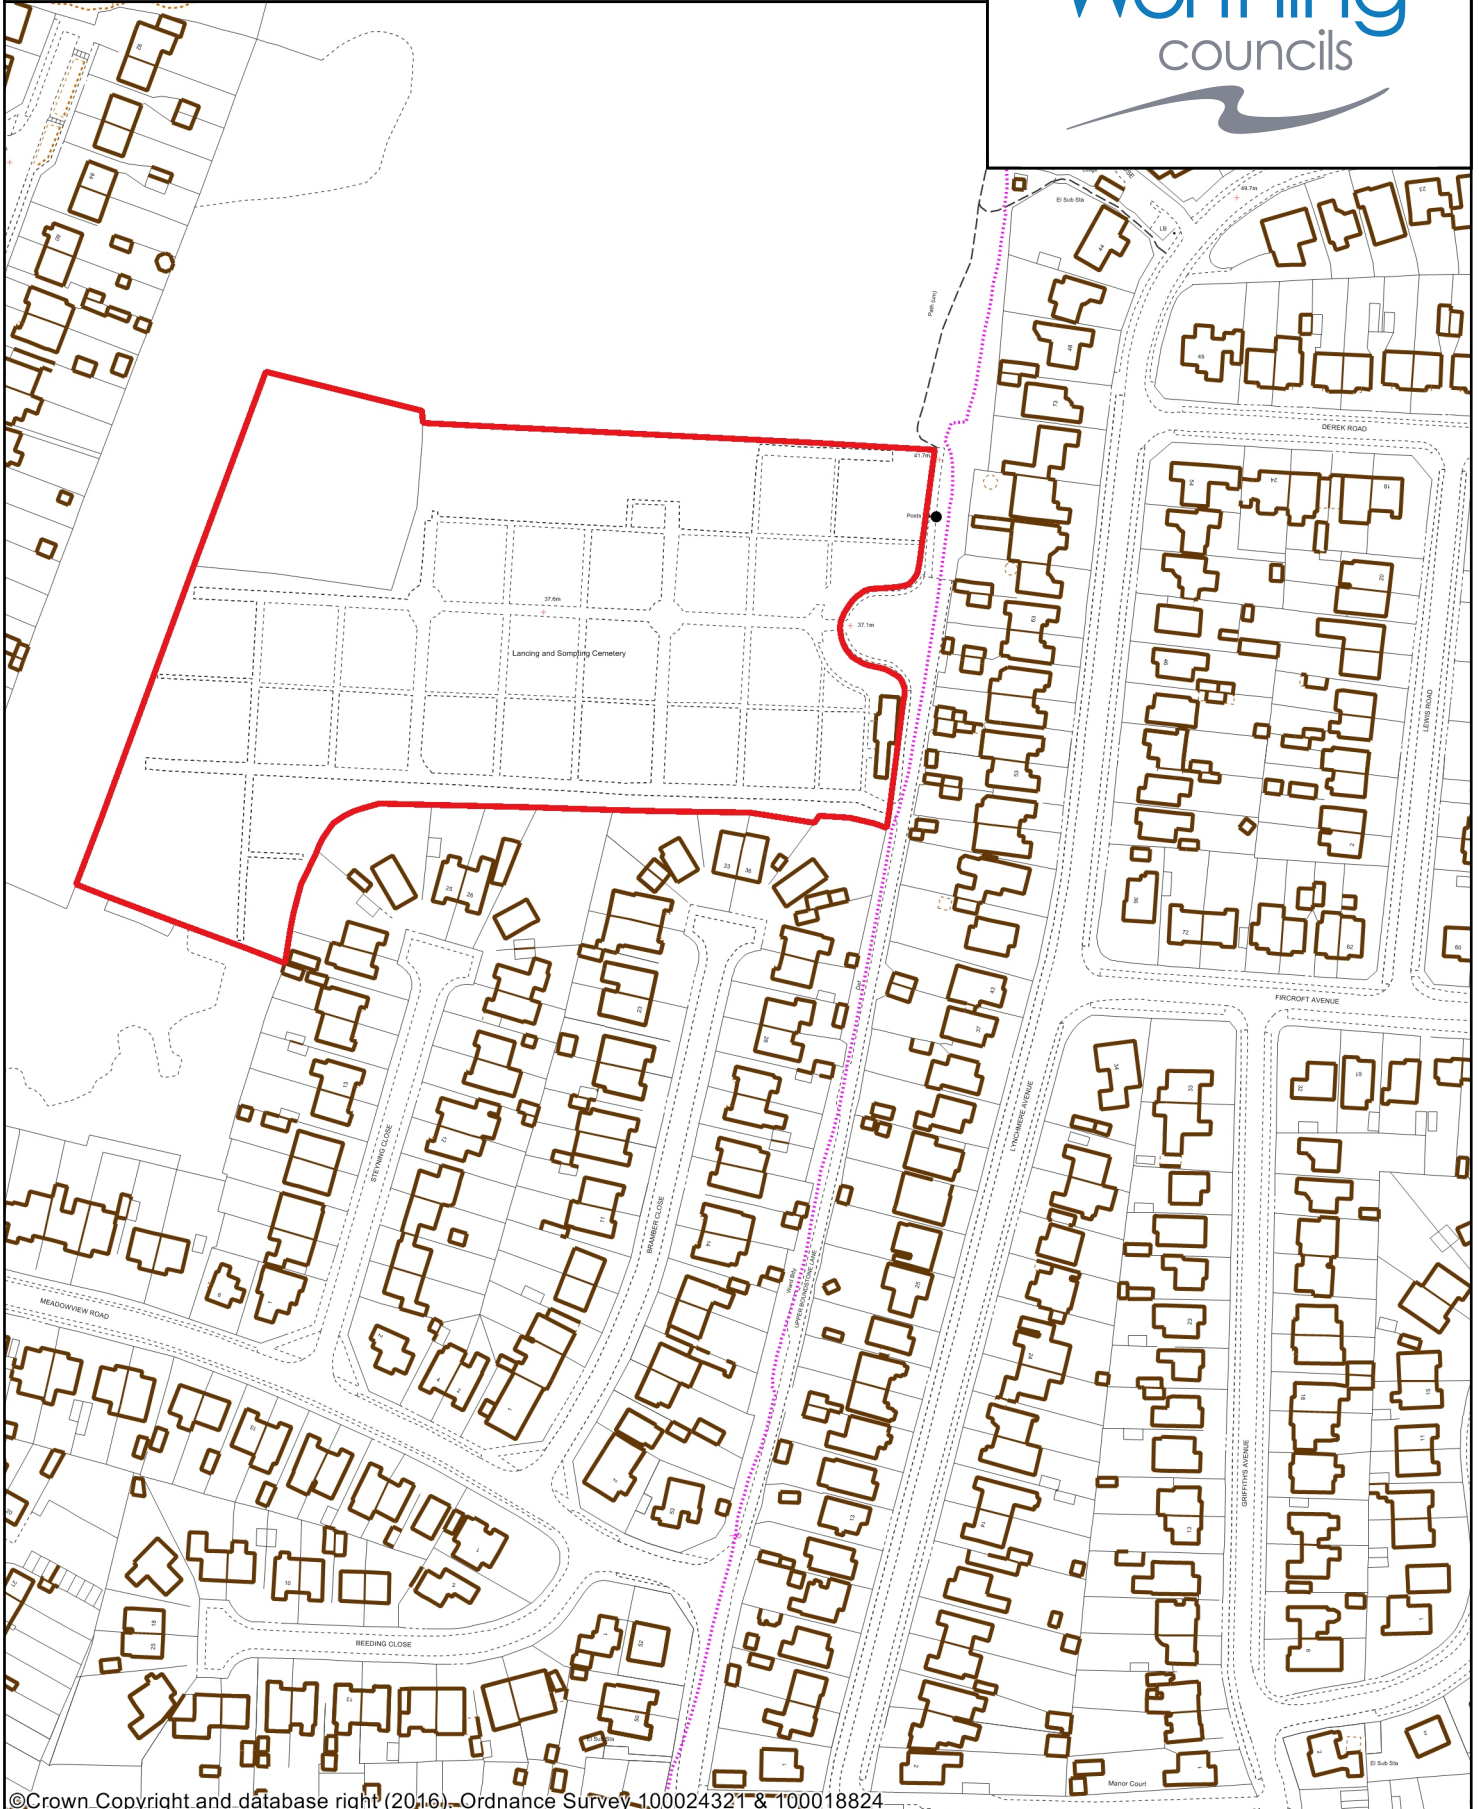

Site: Lancing & Sompting Cemetery, Upper Boundstone Lane, Lancing

14 June 2016

©Crown Copyright and database right (2016) - Ordnance Survey 100024321 & 100018824

Public Space Protection Order - Dog Control in Worthing,

Dogs to be on leads - within land edged red,
Dog exclusion area - within land edged blue

Copyright:

This map is reproduced from Ordnance Survey material with the permission of Ordnance Survey on behalf of the Controller of Her Majesty's Stationery Office Crown Copyright. Unauthorised reproduction infringes Crown copyright and may lead to prosecution or civil proceedings. Licence Number 100024321 & 100018824, 2016