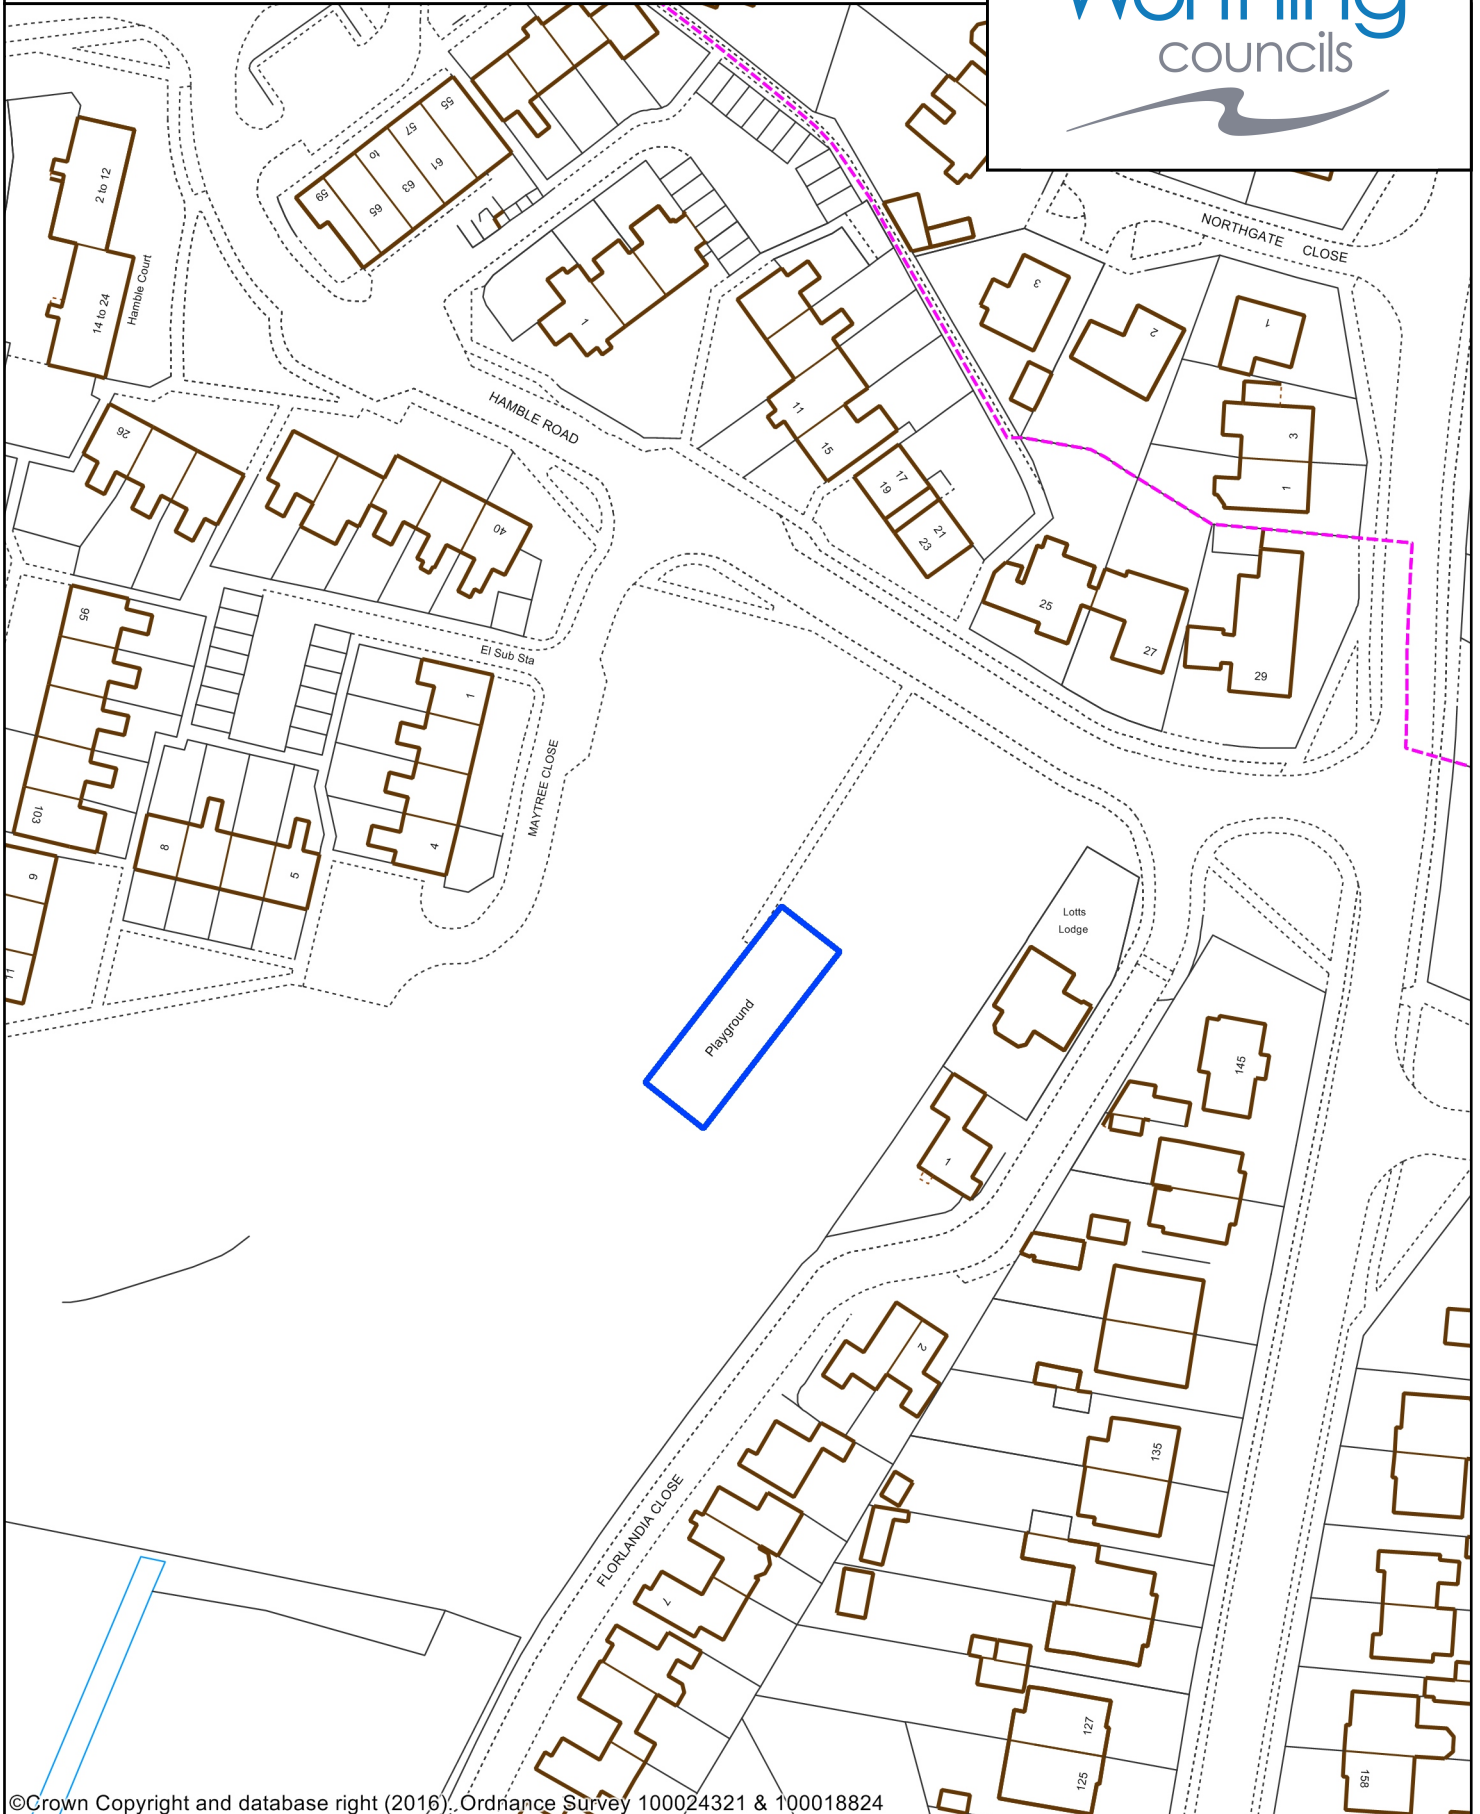

Site: Hamble Recreation Ground Play Area, Hamble Road, Sompting

14 June 2016

©Crown Copyright and database right (2016). Ordnance Survey 100024321 & 100018824

Public Space Protection Order - Dog Control in Worthing,

Dogs to be on leads - within land edged red,
Dog exclusion area – within land edged blue

Copyright:

This map is reproduced from Ordnance Survey material with the permission of Ordnance Survey on behalf of the Controller of Her Majesty's Stationery Office Crown Copyright. Unauthorised reproduction infringes Crown copyright and may lead to prosecution or civil proceedings. Licence Number 100024321 & 100018824, 2016