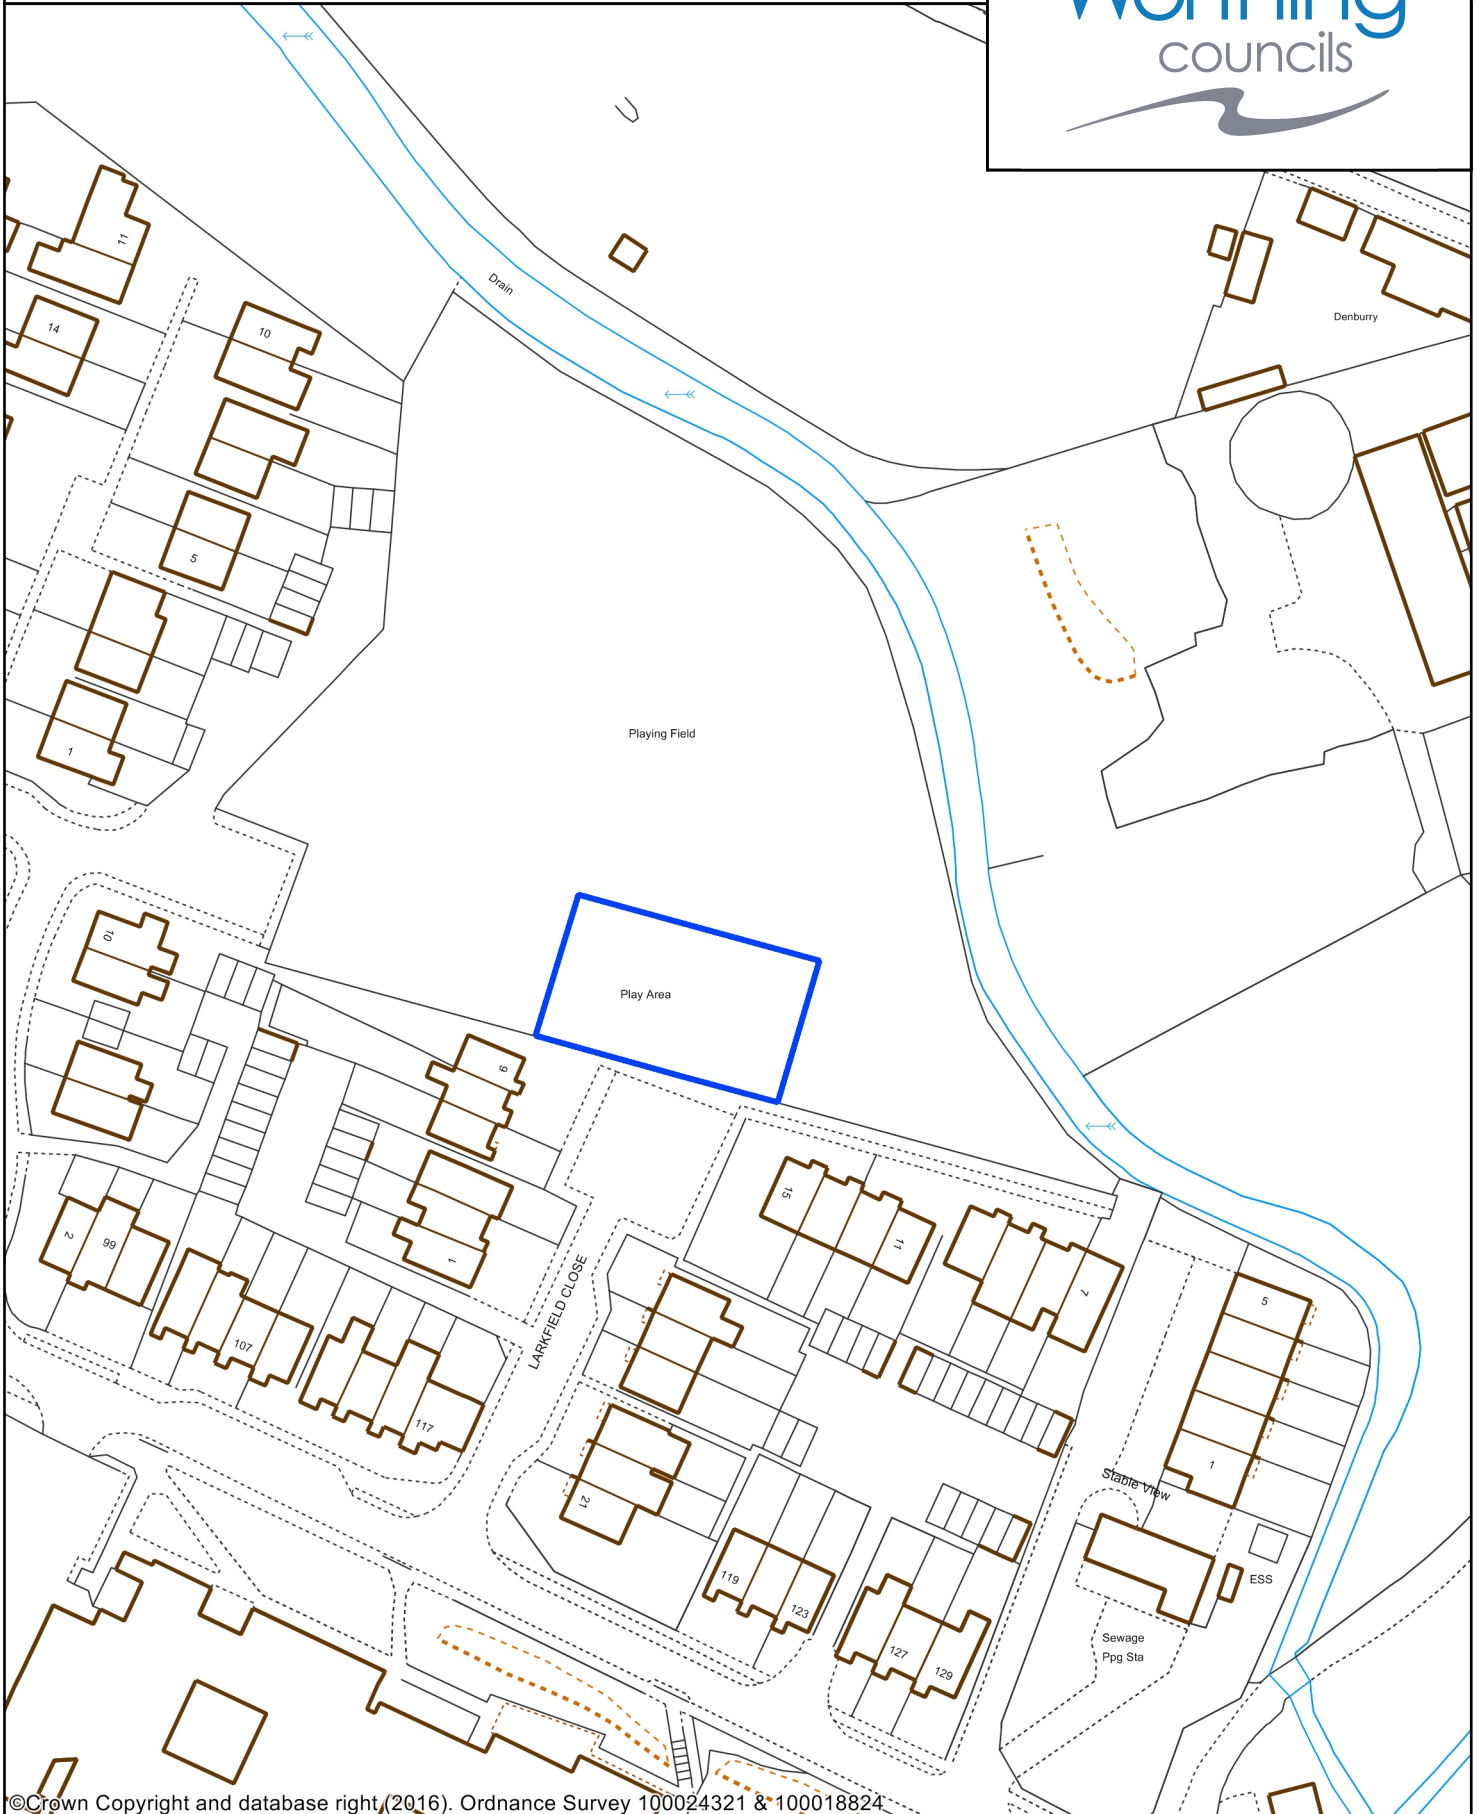

Site: Lancing Manor

14 July 2016

Play Areas and sports areas at Lancing Manor, The Street to the North, The A27 to the South & Manor Road to the West

©Crown Copyright and database right (2016). Ordnance Survey 100024321 & 100018824

Public Space Protection Order - Dog Control in Worthing,

Dogs to be on leads - within land edged red,  
Dog exclusion area - within land edged blue

Copyright:

This map is reproduced from Ordnance Survey material with the permission of Ordnance Survey on behalf of the Controller of Her Majesty's Stationery Office Crown Copyright. Unauthorised reproduction infringes Crown copyright and may lead to prosecution or civil proceedings. Licence Number 100024321 & 100018824, 2016

Site: Larkfield Recreation Ground Play Area, Larkfield Close, Lancing

14 June 2016

©Crown Copyright and database right (2016). Ordnance Survey 100024321 & 100018824

Public Space Protection Order - Dog Control in Worthing,