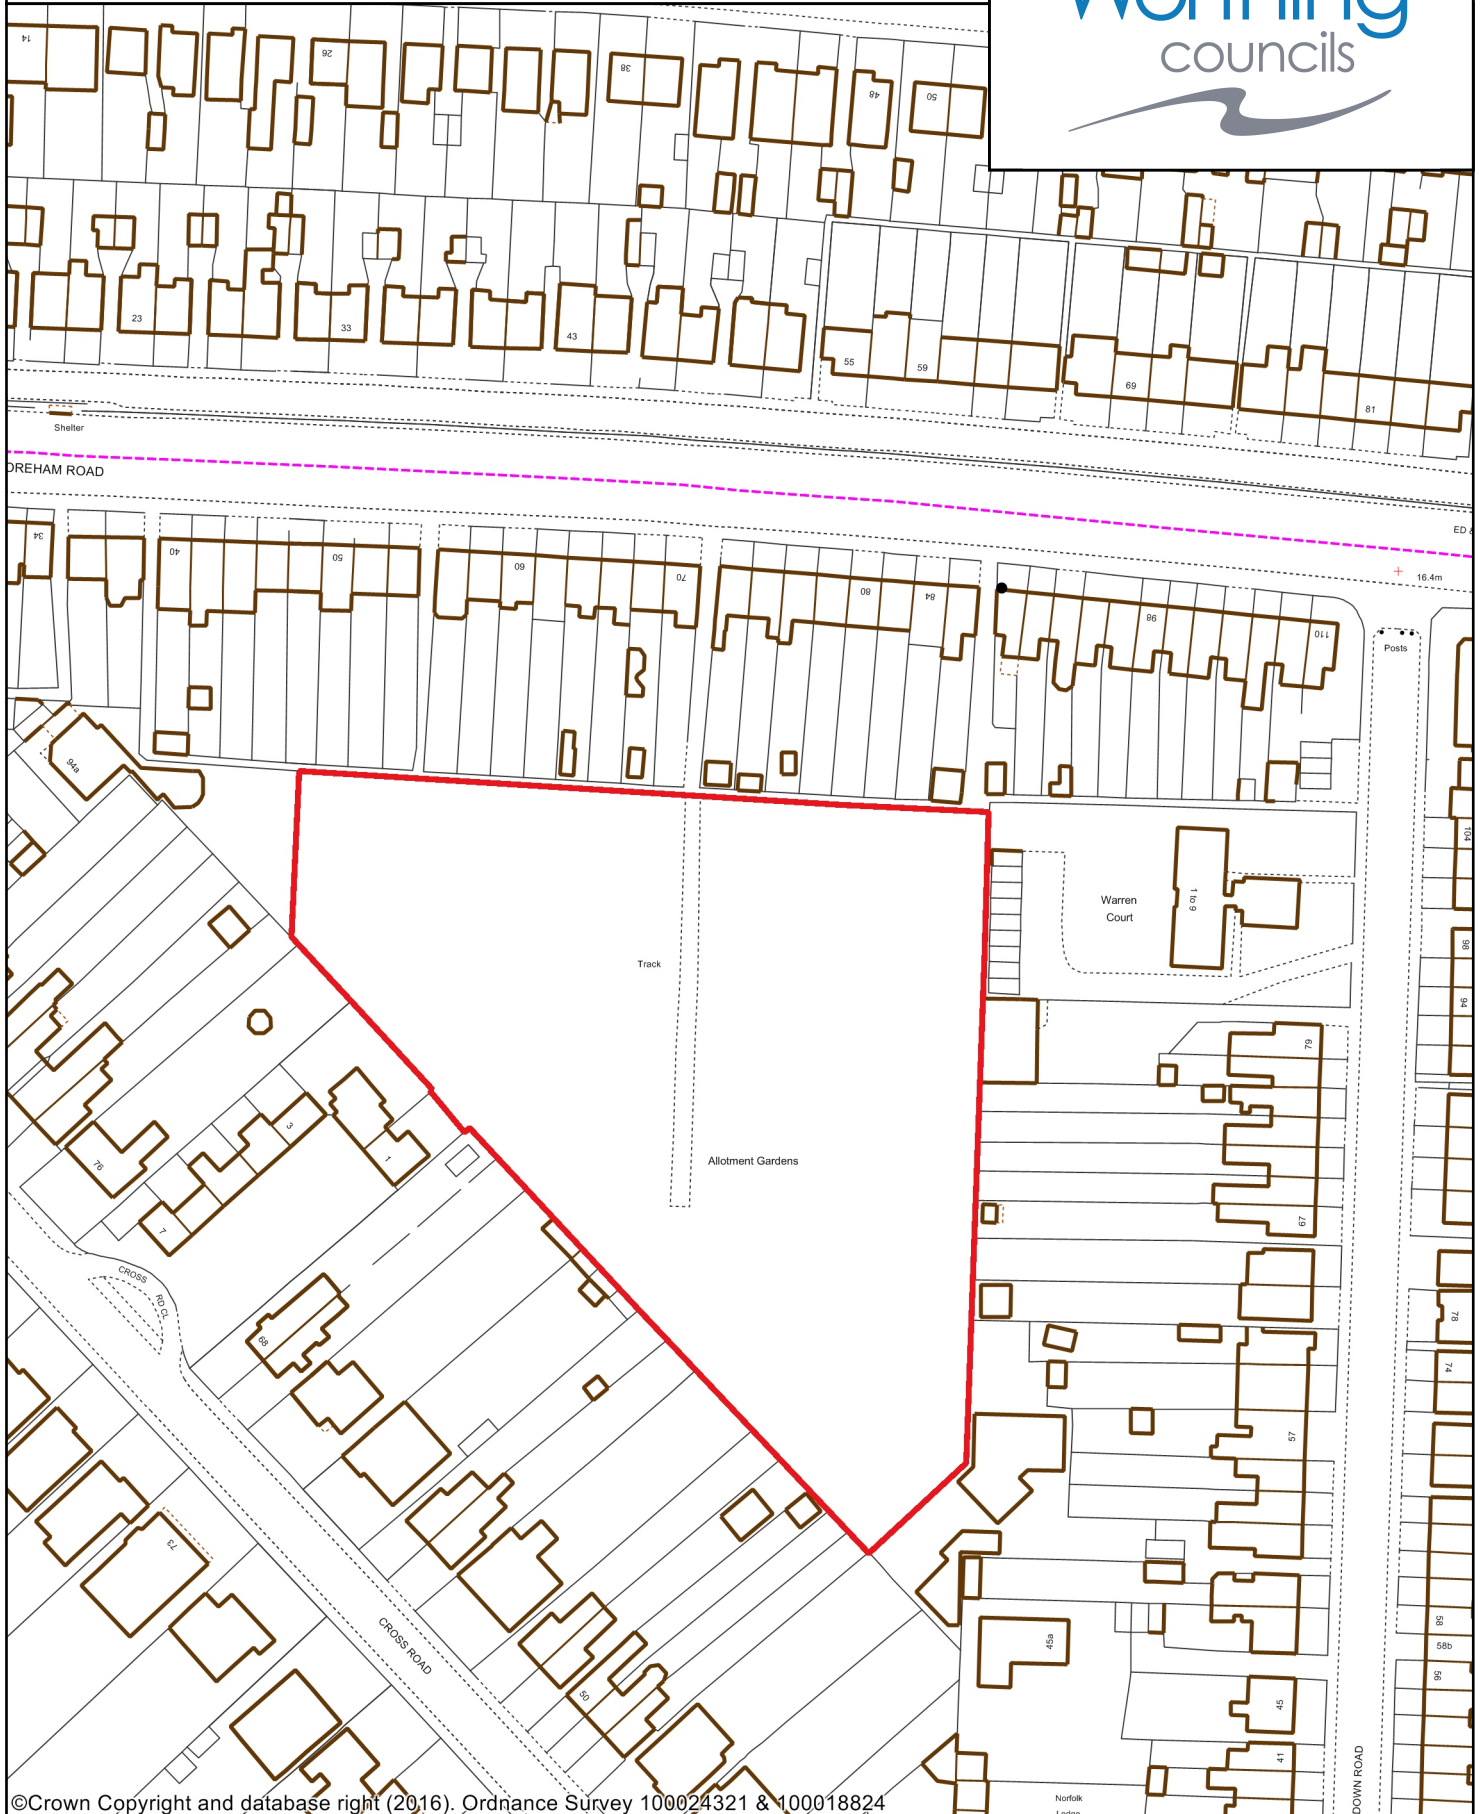

Site: Halewick Lane Allotments, Halewick Lane, Sompting

28 June 2016

©Crown Copyright and database right (2016)- Ordnance Survey 100024321 & 100018824

Public Space Protection Order - Dog Control in Worthing,  
Dogs to be on leads - within land edged red,  
Dog exclusion area – within land edged blue

Site: Hamfield Allotments, Eastern Avenue, Shoreham

14 June 2016

©Crown Copyright and database right (2016). Ordnance Survey 100024321 & 100018824

Public Space Protection Order - Dog Control in Worthing,  
Dogs to be on leads - within land edged red,  
Dog exclusion area - within land edged blue

Copyright:

This map is reproduced from Ordnance Survey material with the permission of Ordnance Survey on behalf of the Controller of Her Majesty's Stationery Office Crown Copyright. Unauthorised reproduction infringes Crown copyright and may lead to prosecution or civil proceedings. Licence Number 100024321 & 100018824, 2016

Site: Hillview Allotments, Old Shoreham Road, Southwick

14 June 2016

©Crown Copyright and database right (2016). Ordnance Survey 100024321 & 100018824

Public Space Protection Order - Dog Control in Worthing,