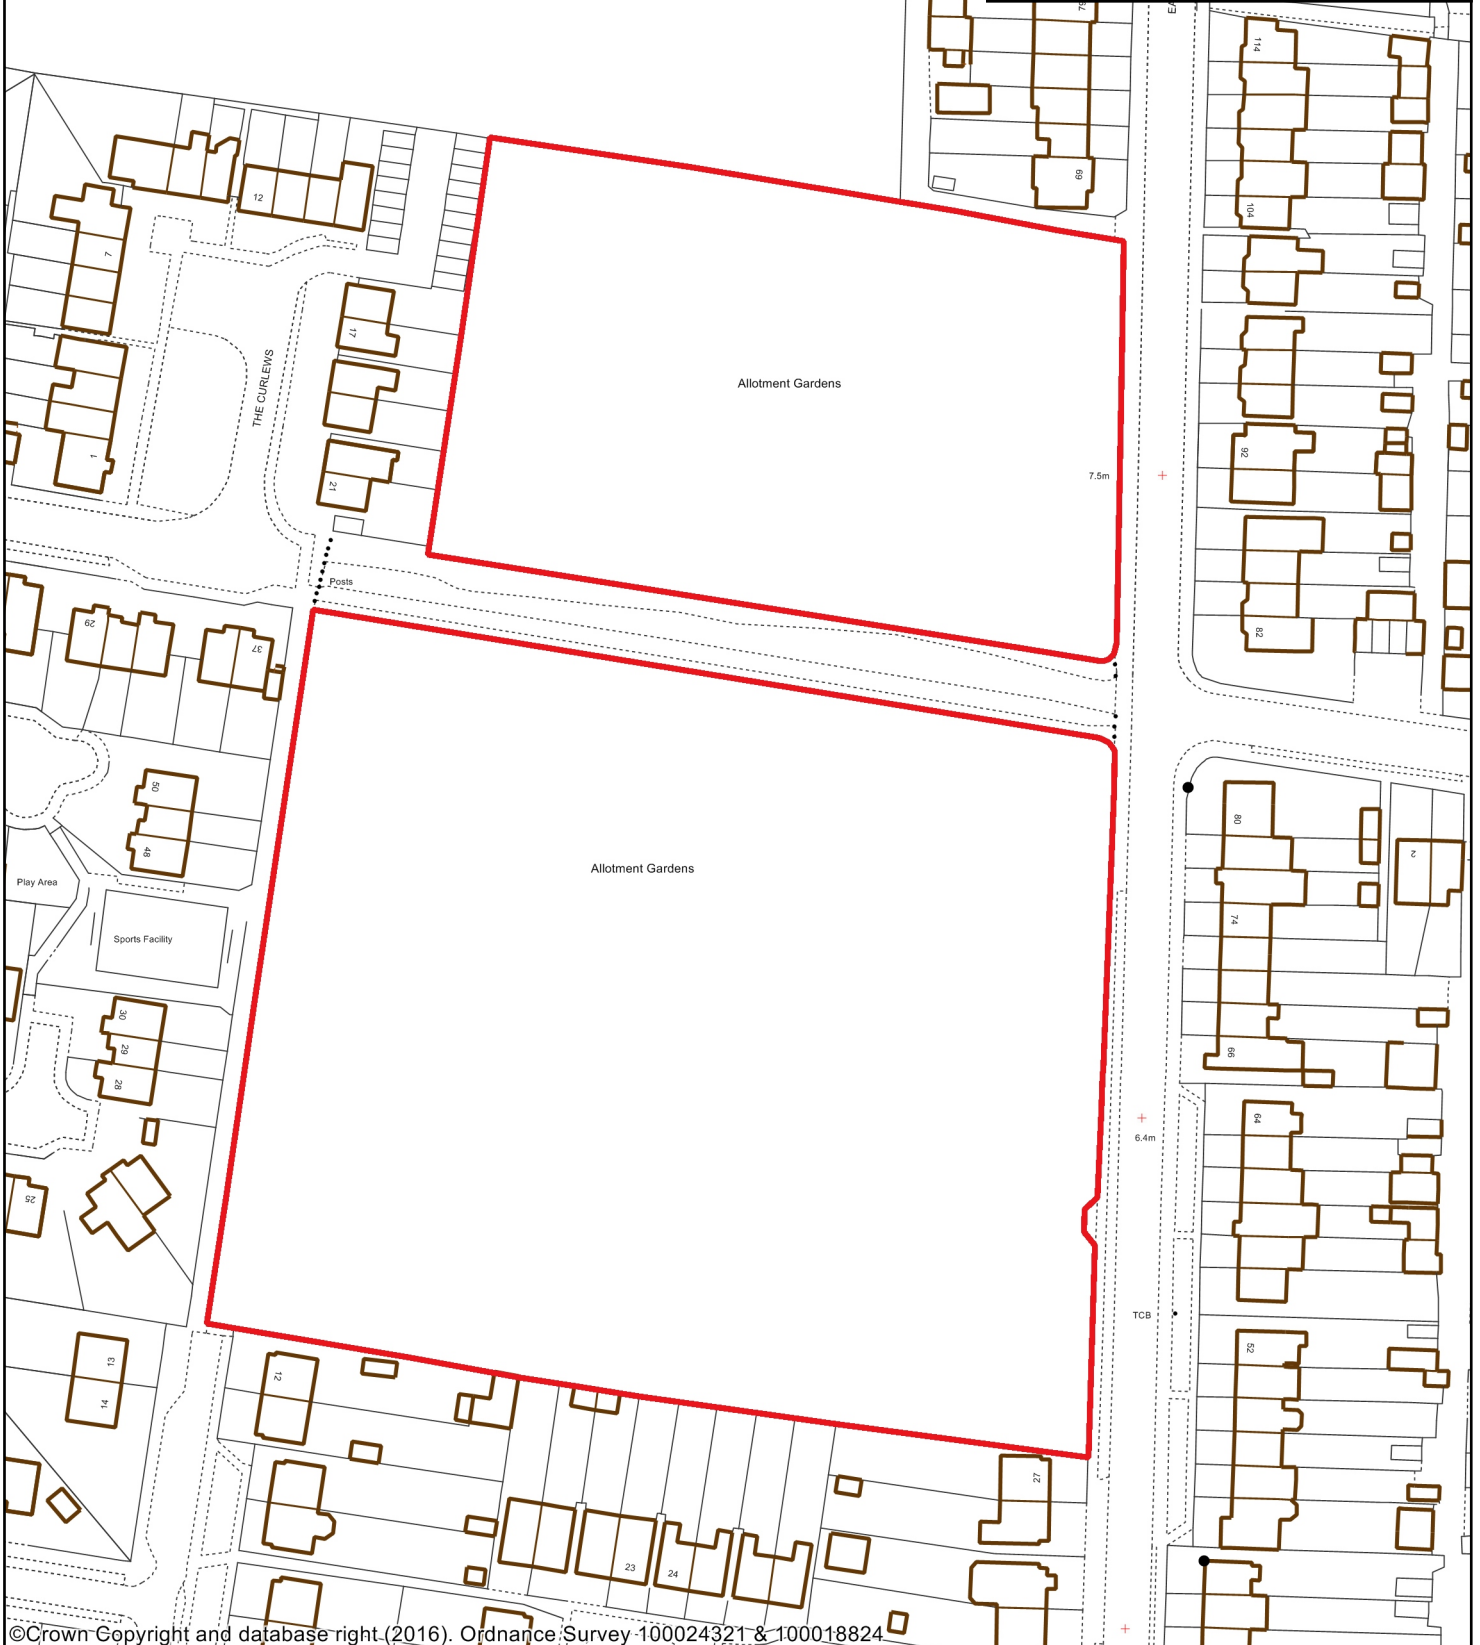

Site: Halewick Lane Allotments, Halewick Lane, Sompting

28 June 2016

©Crown Copyright and database right (2016)- Ordnance Survey 100024321 & 100018824

Public Space Protection Order - Dog Control in Worthing,  
Dogs to be on leads - within land edged red,  
Dog exclusion area – within land edged blue

Site: Hamble Recreation Ground Play Area, Hamble Road, Sompting

14 June 2016

©Crown Copyright and database right (2016). Ordnance Survey 100024321 & 100018824

Public Space Protection Order - Dog Control in Worthing,

Site: Hamfield Allotments, Eastern Avenue, Shoreham

14 June 2016

©Crown Copyright and database right (2016). Ordnance Survey 100024321 & 100018824

Public Space Protection Order - Dog Control in Worthing,  
Dogs to be on leads - within land edged red,  
Dog exclusion area - within land edged blue