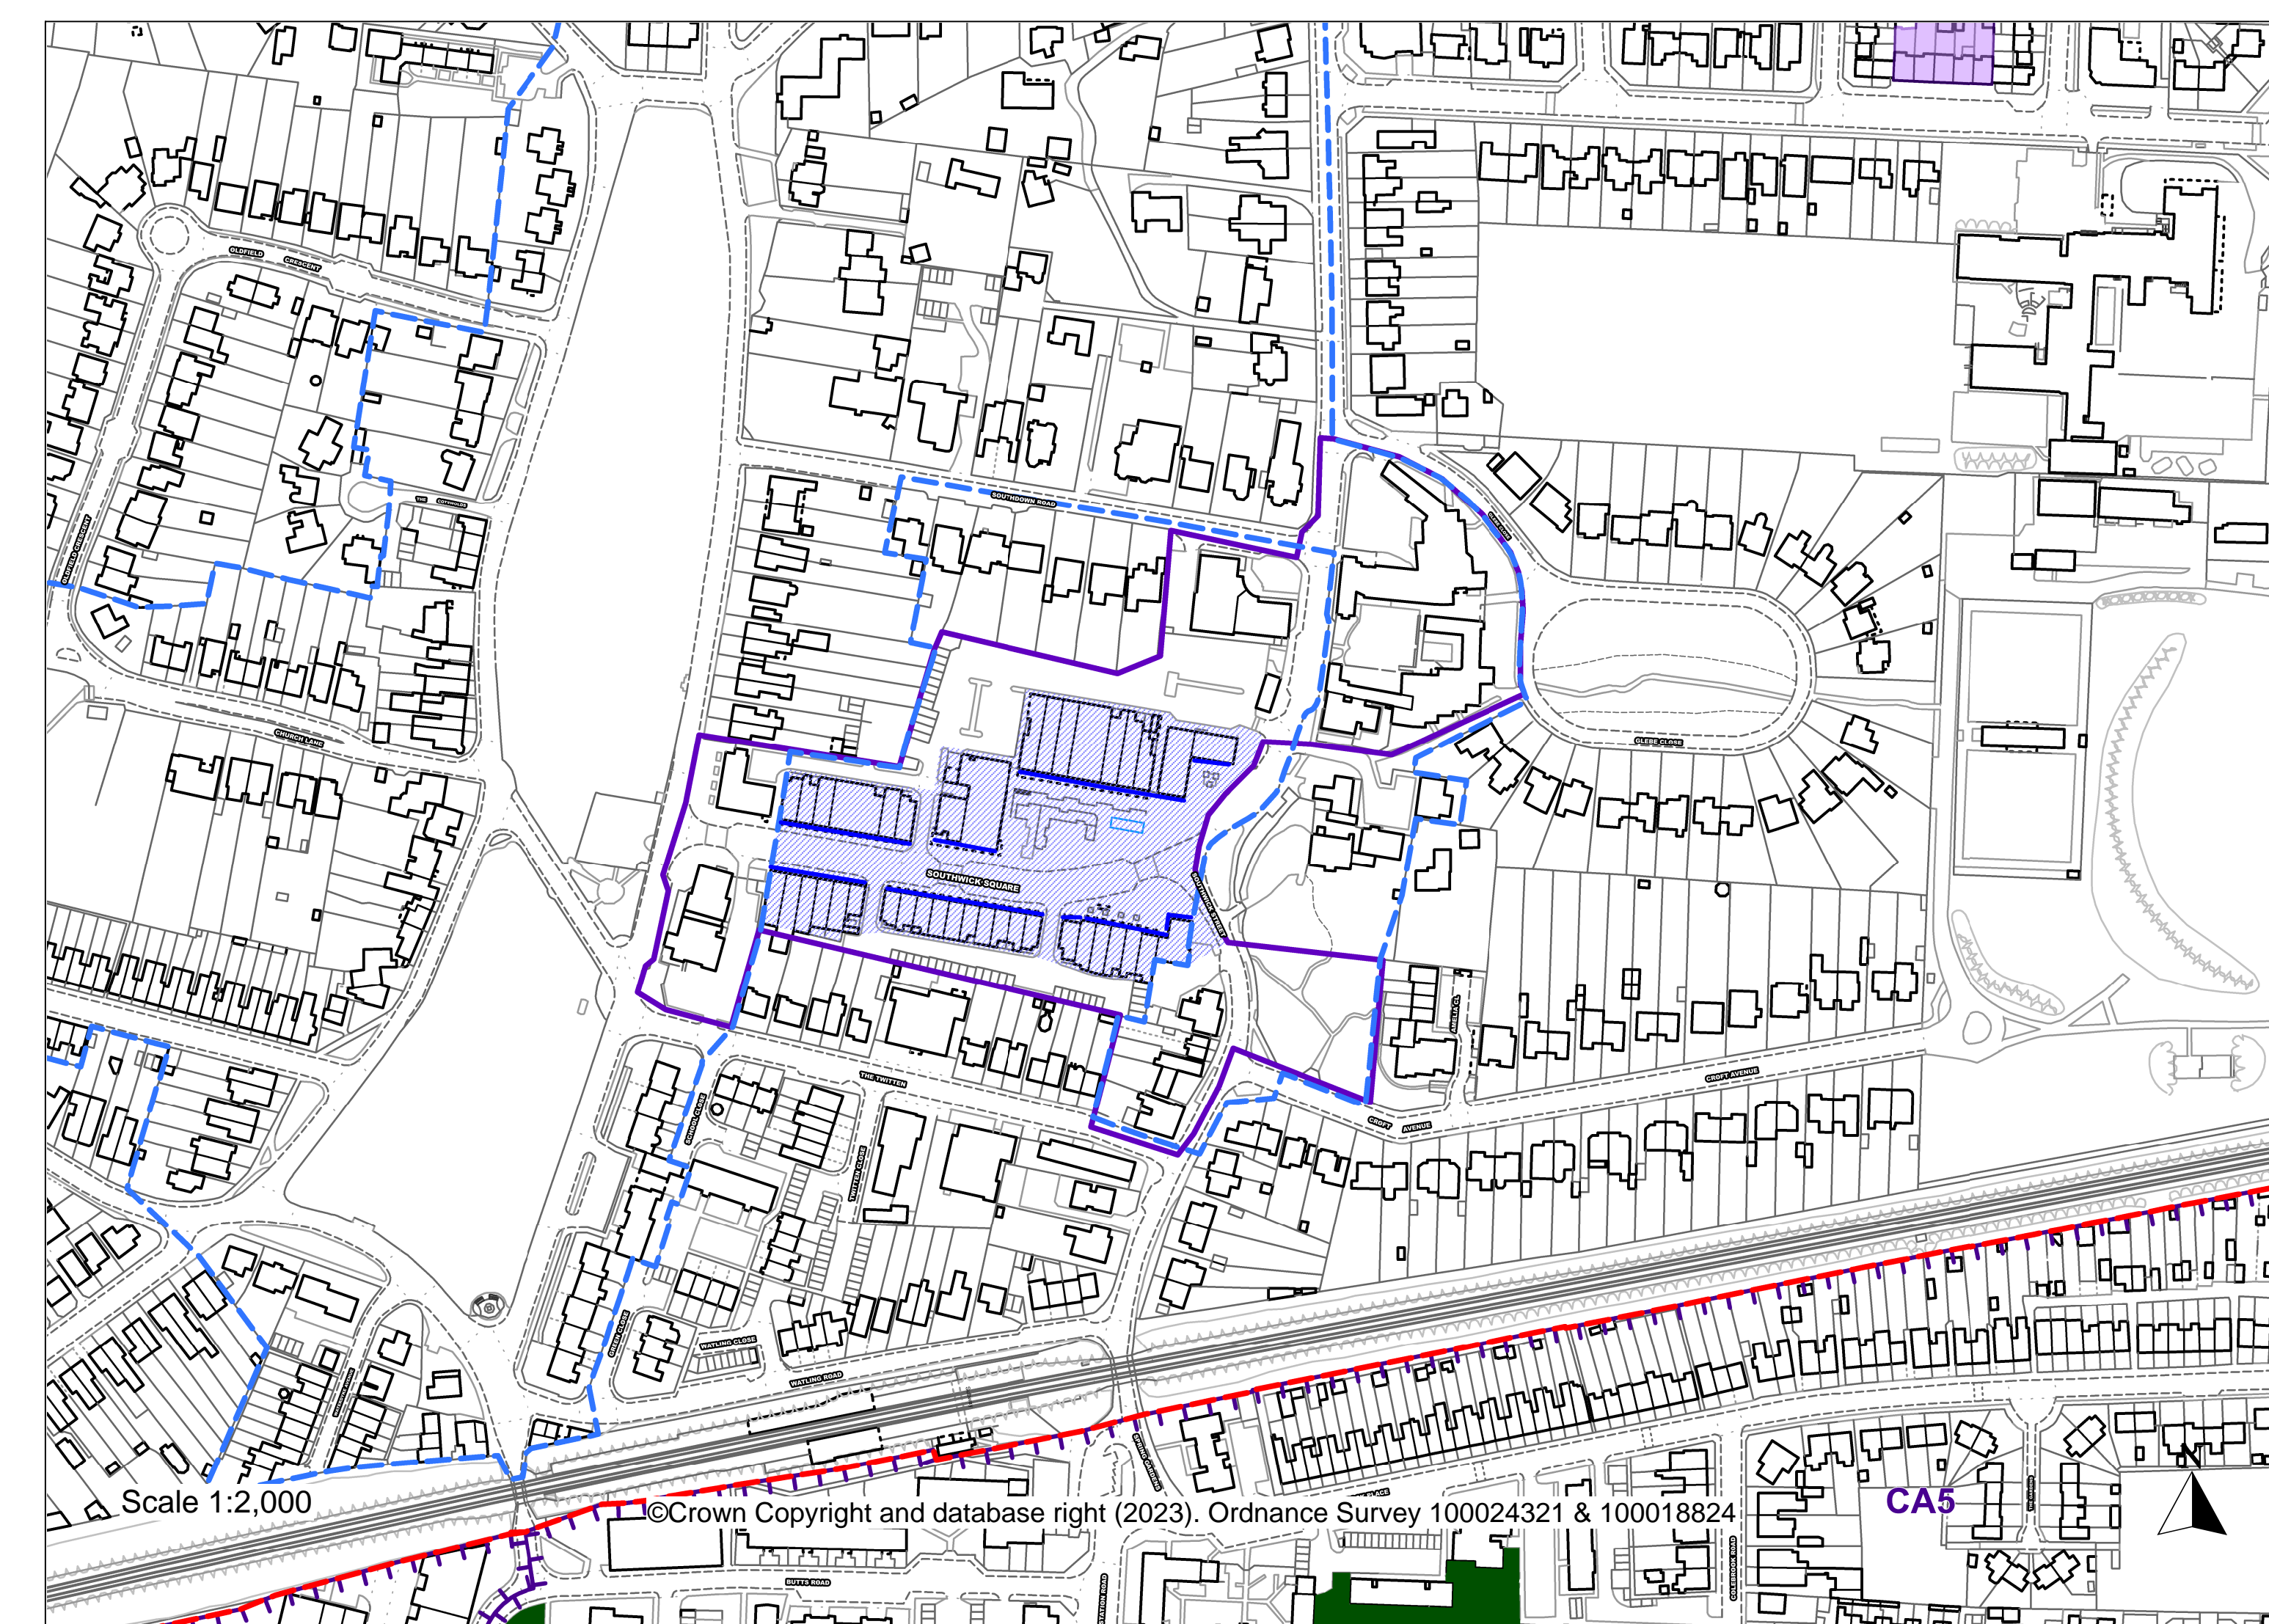

## Adur Local Plan and Shoreham Harbour Joint Area Action Plan

Inset Map 2. Shoreham Town Centre

Inset Map 1. Lancing Town Centre

Inset Map 3. Southwick Town Centre

**Legend**

- Town Centre Boundaries - ALP Policy 27
- Town Centre Blocks (Numbered) - ALP Policies 9, 11
- Primary Shopping Area - ALP Policy 27
- Primary Retail Frontages - ALP Policies 9, 11, 12, 27
- Secondary Retail Frontages - ALP Policies 9, 11, 27
- Local Shopping Parades - ALP Policy 27
- Potential Development Sites (in or on edge of Shoreham Town Centre) - ALP Policy 11
- Conservation Areas - ALP Policies 16, 17
- Countryside - ALP Policy 13
- Local Green Gap - ALP Policy 14
- Site of Special Scientific Interest (SSSI) - ALP Policy 31
- Shoreham Harbour Regeneration Area (Broad Location) - ALP Policy 8
- Character Areas (Shoreham Harbour) (Numbered) - ALP Policy 8, JAAP Policies CA1, CA4, CA6, CA7
- Site allocations (Shoreham Harbour) (Numbered) - JAAP Policies SH3, SH4, CA5, CA7
- New Waterfront Route - JAAP Policies SH5, SH8, CA7
- New / Upgraded Flood Defences - JAAP Policies SH6, CA7