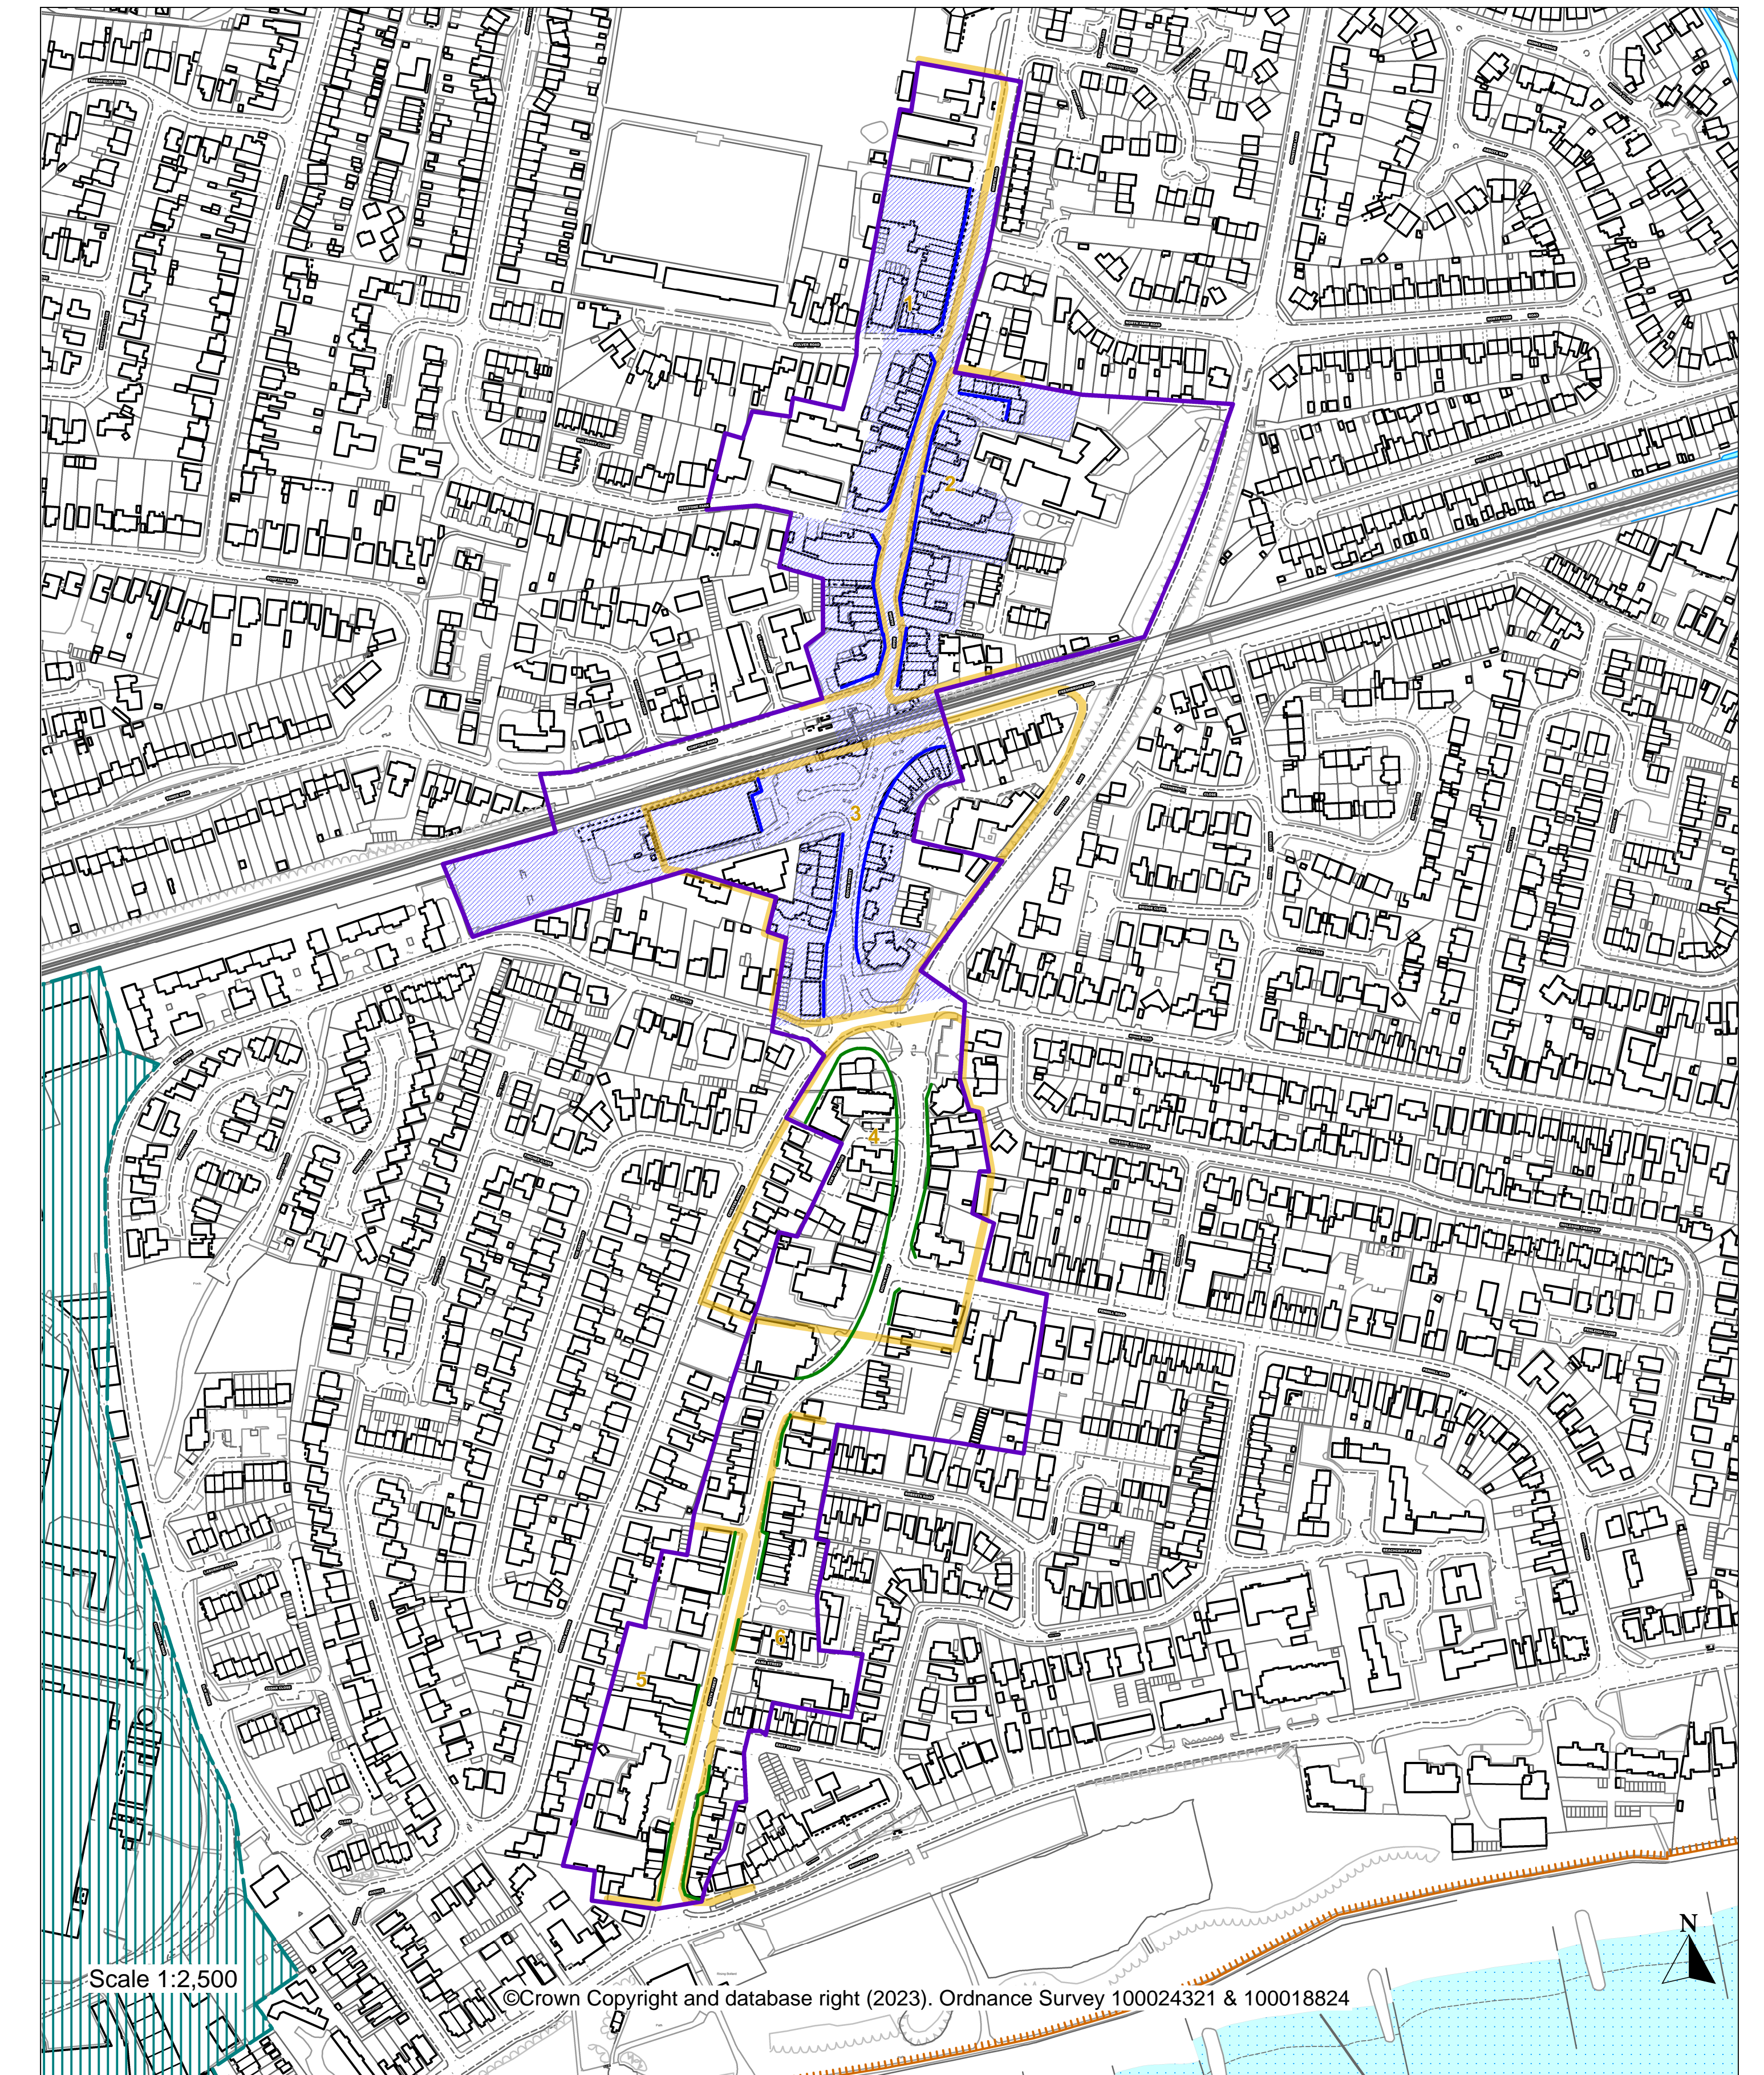

# Adur Policies Map 2023 - Inset Maps 1, 2 & 3

## Adur Local Plan and Shoreham Harbour Joint Area Action Plan

Inset Map 2. Shoreham Town Centre

Inset Map 1. Lancing Town Centre

Inset Map 3. Southwick Town Centre

**Legend**

- Town Centre Boundaries - ALP Policy 27
- Town Centre Blocks (Numbered) - ALP Policies 9, 11
- Primary Shopping Area - ALP Policy 27
- Primary Retail Frontages - ALP Policies 9, 11, 12, 27
- Secondary Retail Frontages - ALP Policies 9, 11, 27
- Local Shopping Parades - ALP Policy 27
- Potential Development Sites (in or on edge of Shoreham Town Centre) - ALP Policy 11
- Conservation Areas - ALP Policies 16, 17
- Countryside - ALP Policy 13
- Local Green Gap - ALP Policy 14
- Site of Special Scientific Interest (SSSI) - ALP Policy 31
- Shoreham Harbour Regeneration Area (Broad Location) - ALP Policy 8
- Character Areas (Shoreham Harbour) (Numbered) - ALP Policy 8, JAAP Policies CA1, CA4, CA6, CA7
- Site allocations (Shoreham Harbour) (Numbered) - JAAP Policies SH3, SH4, CA5, CA7
- New Waterfront Route - JAAP Policies SH5, SH8, CA7
- New / Upgraded Flood Defences - JAAP Policies SH6, CA7

ALP - Adur Local Plan 2017  
JAAP - Shoreham Harbour Joint Area Action Plan 2019

CAS