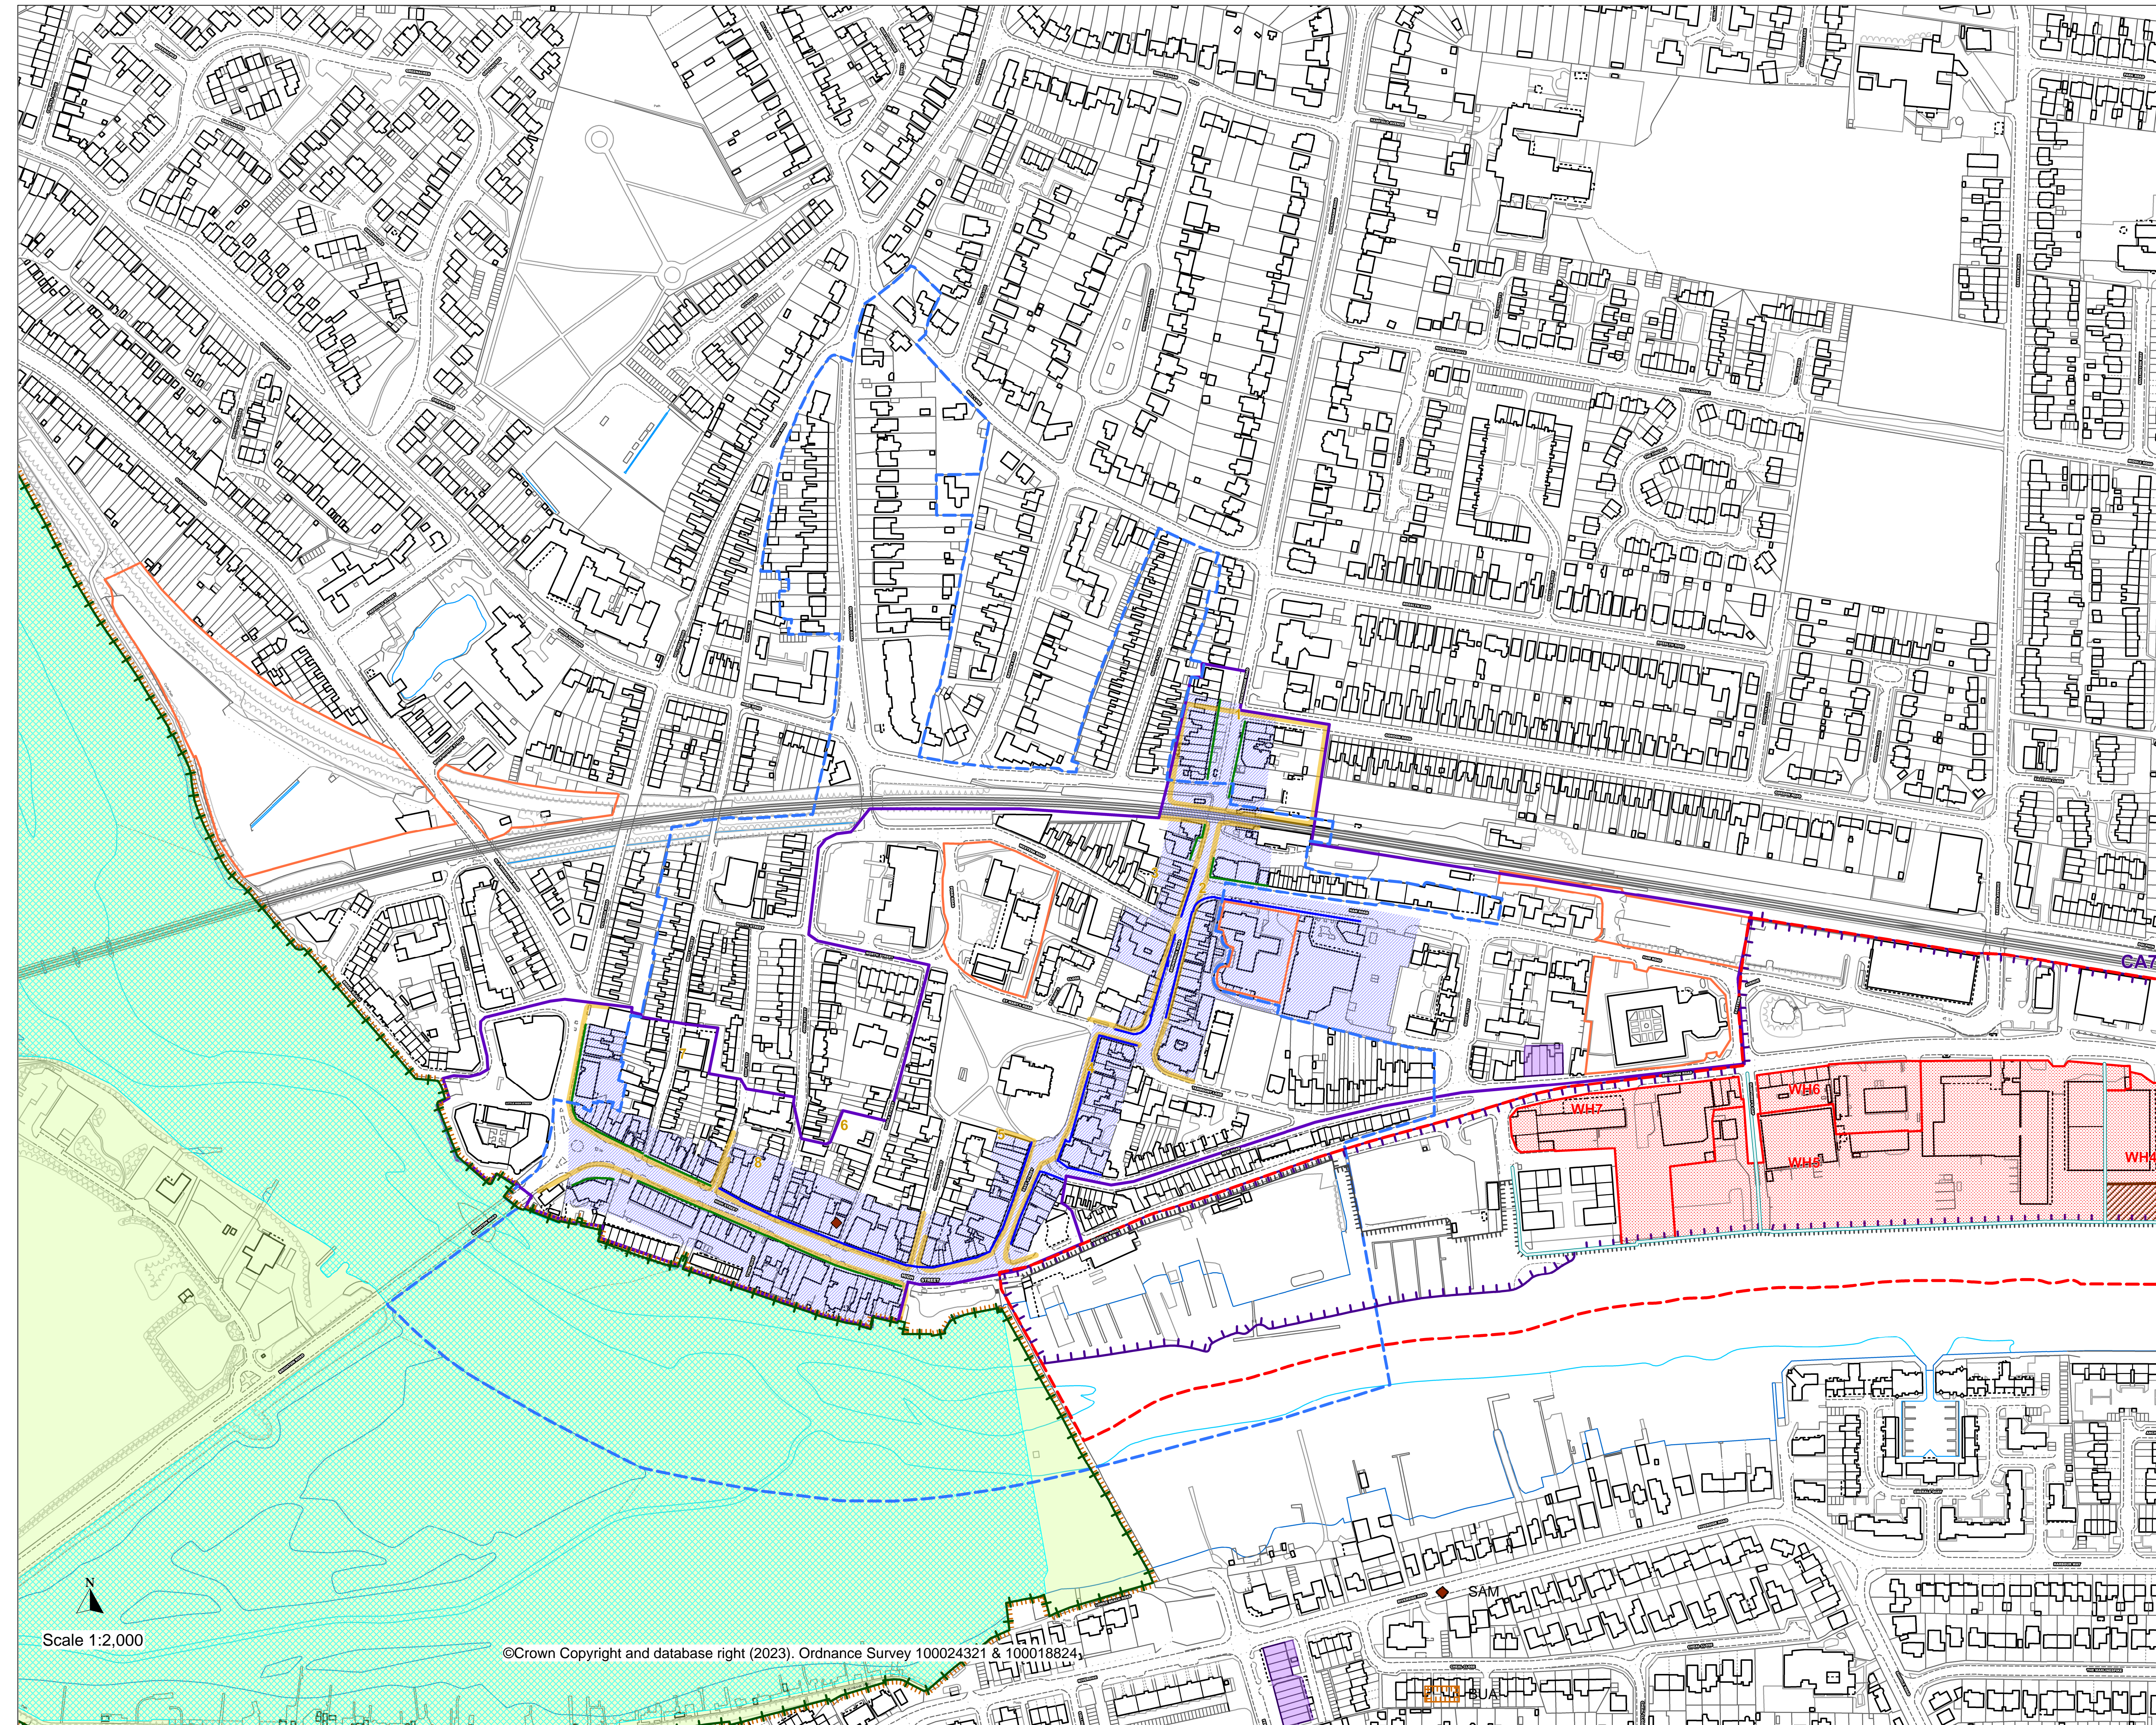

# Adur Policies Map 2023 - Inset Maps 1, 2 & 3

## Adur Local Plan and Shoreham Harbour Joint Area Action Plan

Inset Map 2. Shoreham Town Centre

Inset Map 1. Lancing Town Centre

Inset Map 3. Southwick Town Centre

**Legend**

- Town Centre Boundaries - ALP Policy 27
- Town Centre Blocks (Numbered) - ALP Policies 9, 11
- Primary Shopping Area - ALP Policy 27
- Primary Retail Frontages - ALP Policies 9, 11, 12, 27
- Secondary Retail Frontages - ALP Policies 9, 11, 27
- Local Shopping Parades - ALP Policy 27
- Potential Development Sites (in or on edge of Shoreham Town Centre) - ALP Policy 11
- Conservation Areas - ALP Policies 16, 17
- Countryside - ALP Policy 13
- Local Green Gap - ALP Policy 14
- Site of Special Scientific Interest (SSSI) - ALP Policy 31
- Shoreham Harbour Regeneration Area (Broad Location) - ALP Policy 8
- Character Areas (Shoreham Harbour) (Numbered) - ALP Policy 8, JAAP Policies CA1, CA4, CA6, CA7
- Site allocations (Shoreham Harbour) (Numbered) - JAAP Policies SH3, SH4, CA5, CA7
- New Waterfront Route - JAAP Policies SH5, SH8, CA7
- New / Upgraded Flood Defences - JAAP Policies SH6, CA7

ALP - Adur Local Plan 2017  
JAAP - Shoreham Harbour Joint Area Action Plan 2019

CAS