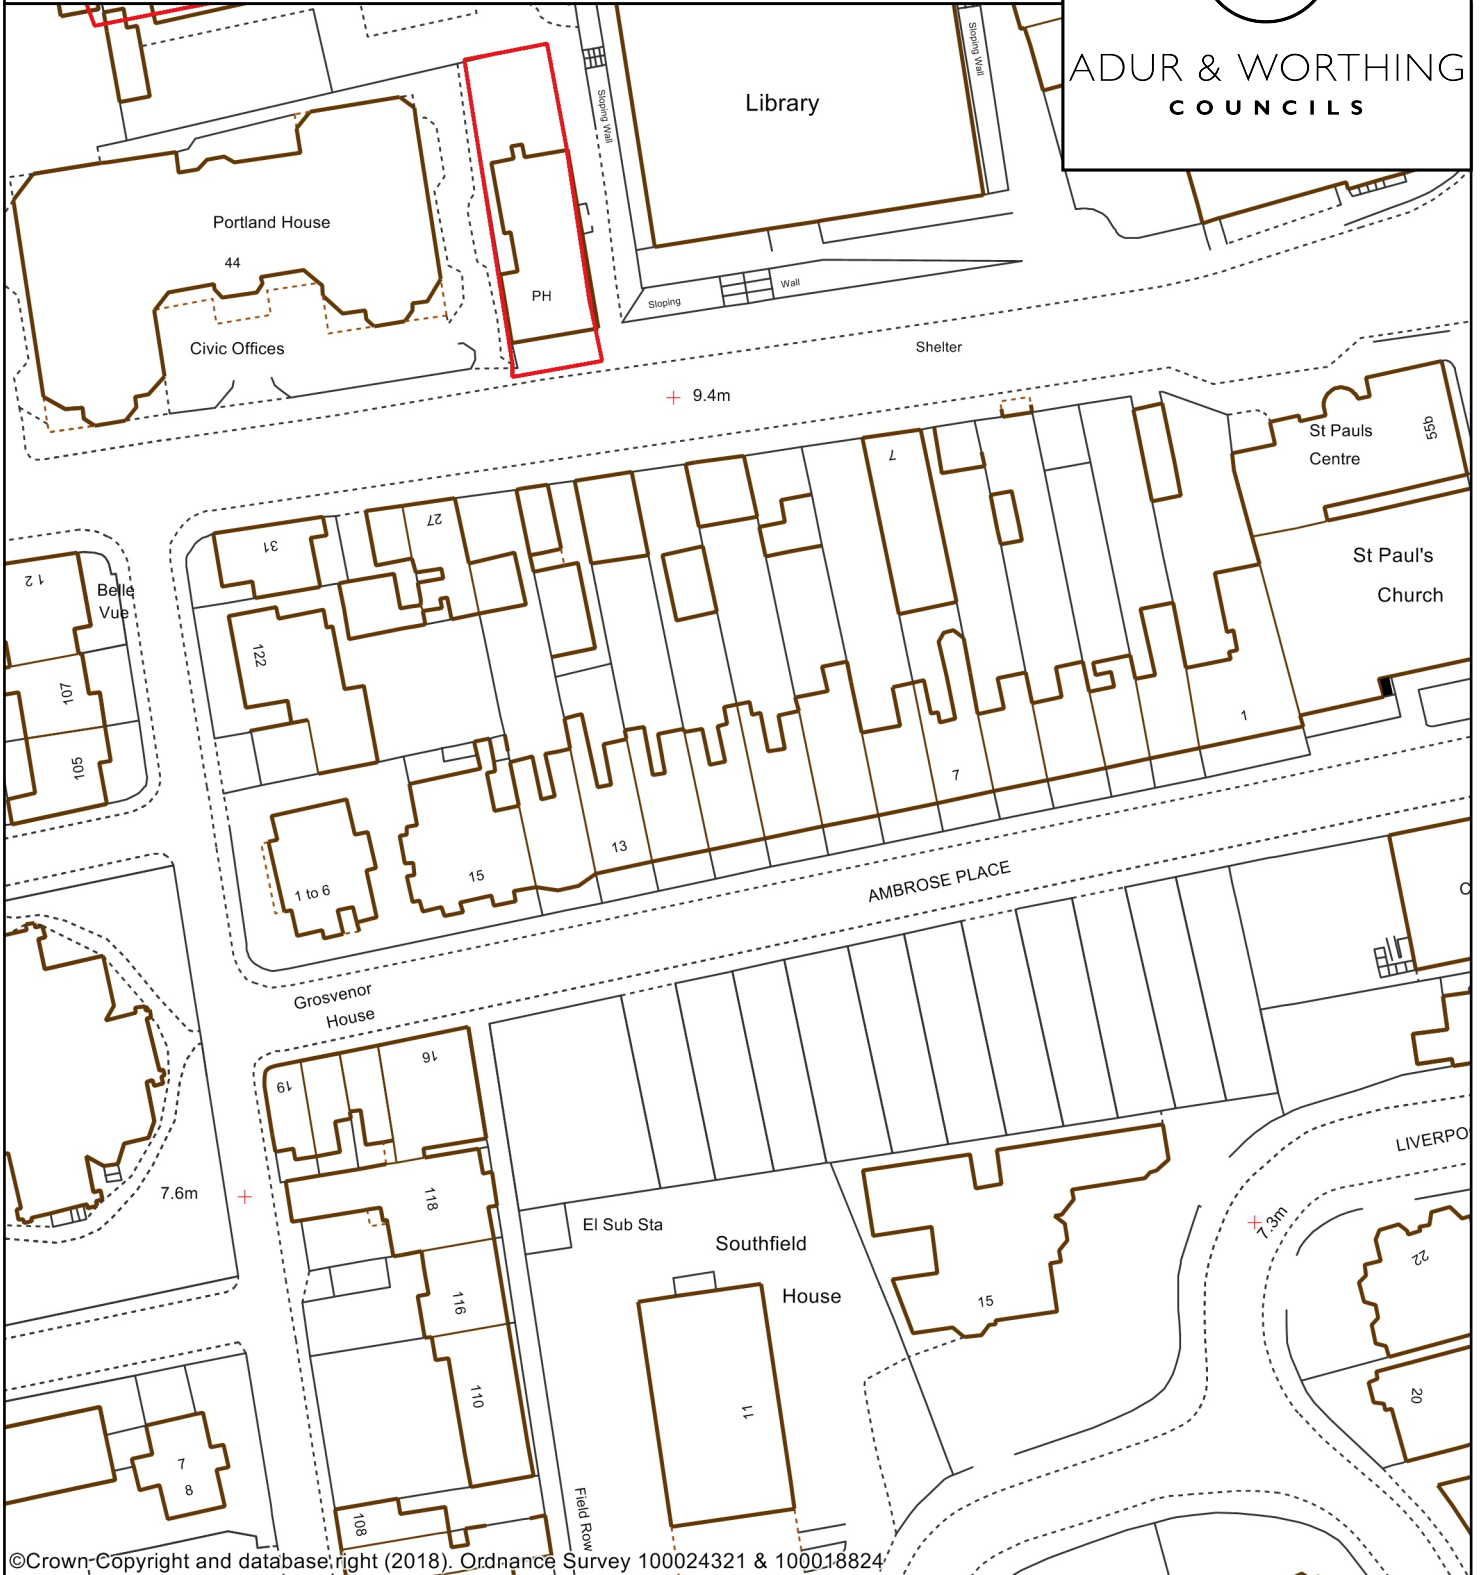

WBCBR30 -Wheatsheaf, Richmond Road

ADUR & WORTHING
COUNCILS

©Crown Copyright and database right (2018). Ordnance Survey 100024321 & 100018824

- Brown Field Sites
- Basemap
- Aerial Photography
- MasterMap
- MapChest
- CARTOGRAPHICSYMBOL
- Bench mark symbol
- ← Road flow symbol
- Point
- ⊕ Heritage site point

Copyright:

This map is reproduced from Ordnance Survey material with the permission of Ordnance Survey on behalf of the Controller of Her Majesty's Stationery Office Crown Copyright. Unauthorised reproduction infringes Crown copyright and may lead to prosecution or civil proceedings. Licence Number 100024321 & 100018824, 2018