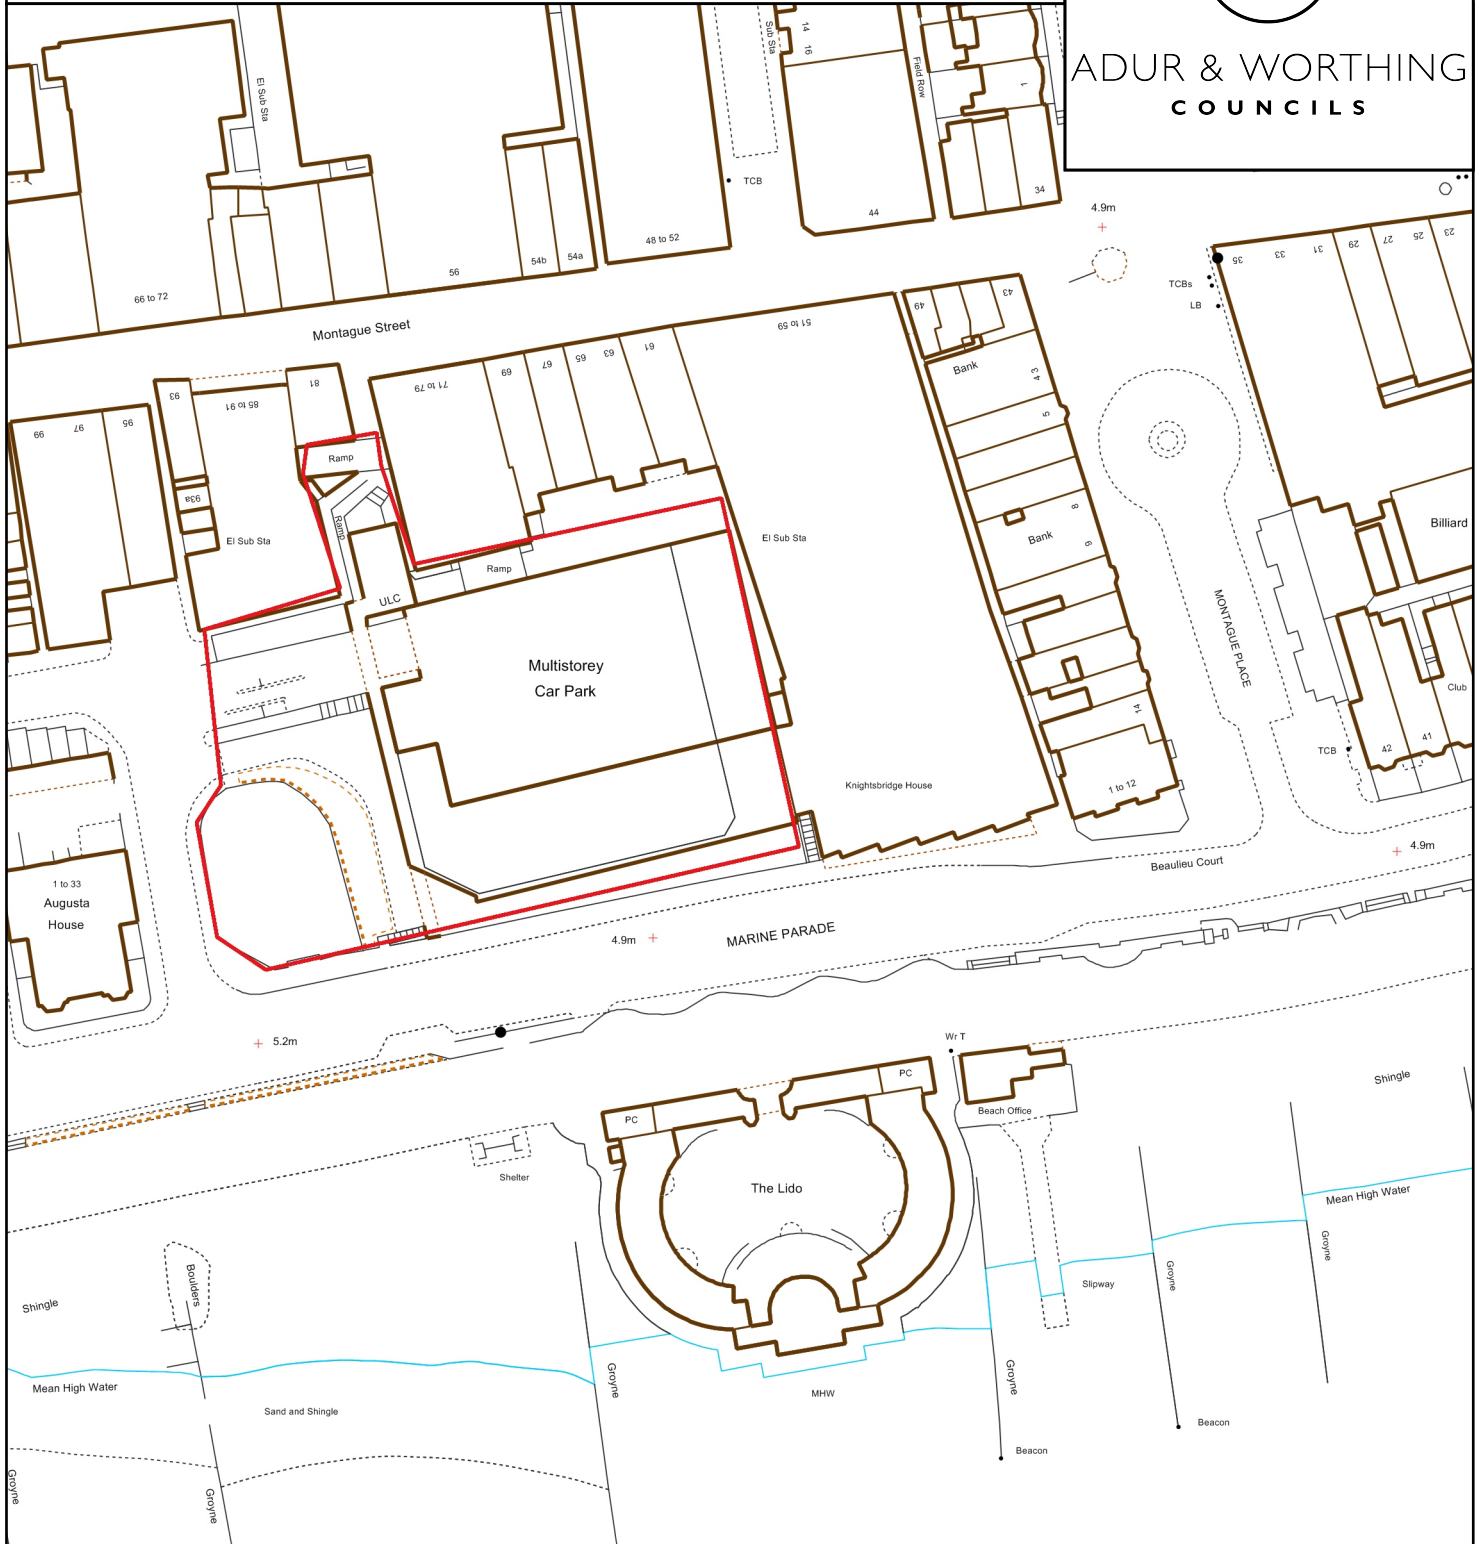

# WBCBR20 - Grafton Multi Storey Car Park, Augusta Place

ADUR & WORTHING  
COUNCILS

©Crown Copyright and database right (2017). Ordnance Survey 100024321 & 100018824

- Brown Field Sites
  - Adur Worthing Boundary
- Boundaries

### Copyright:

This map is reproduced from Ordnance Survey material with the permission of Ordnance Survey on behalf of the Controller of Her Majesty's Stationery Office Crown Copyright. Unauthorised reproduction infringes Crown copyright and may lead to prosecution or civil proceedings. Licence Number 100024321 & 100018824, 2017