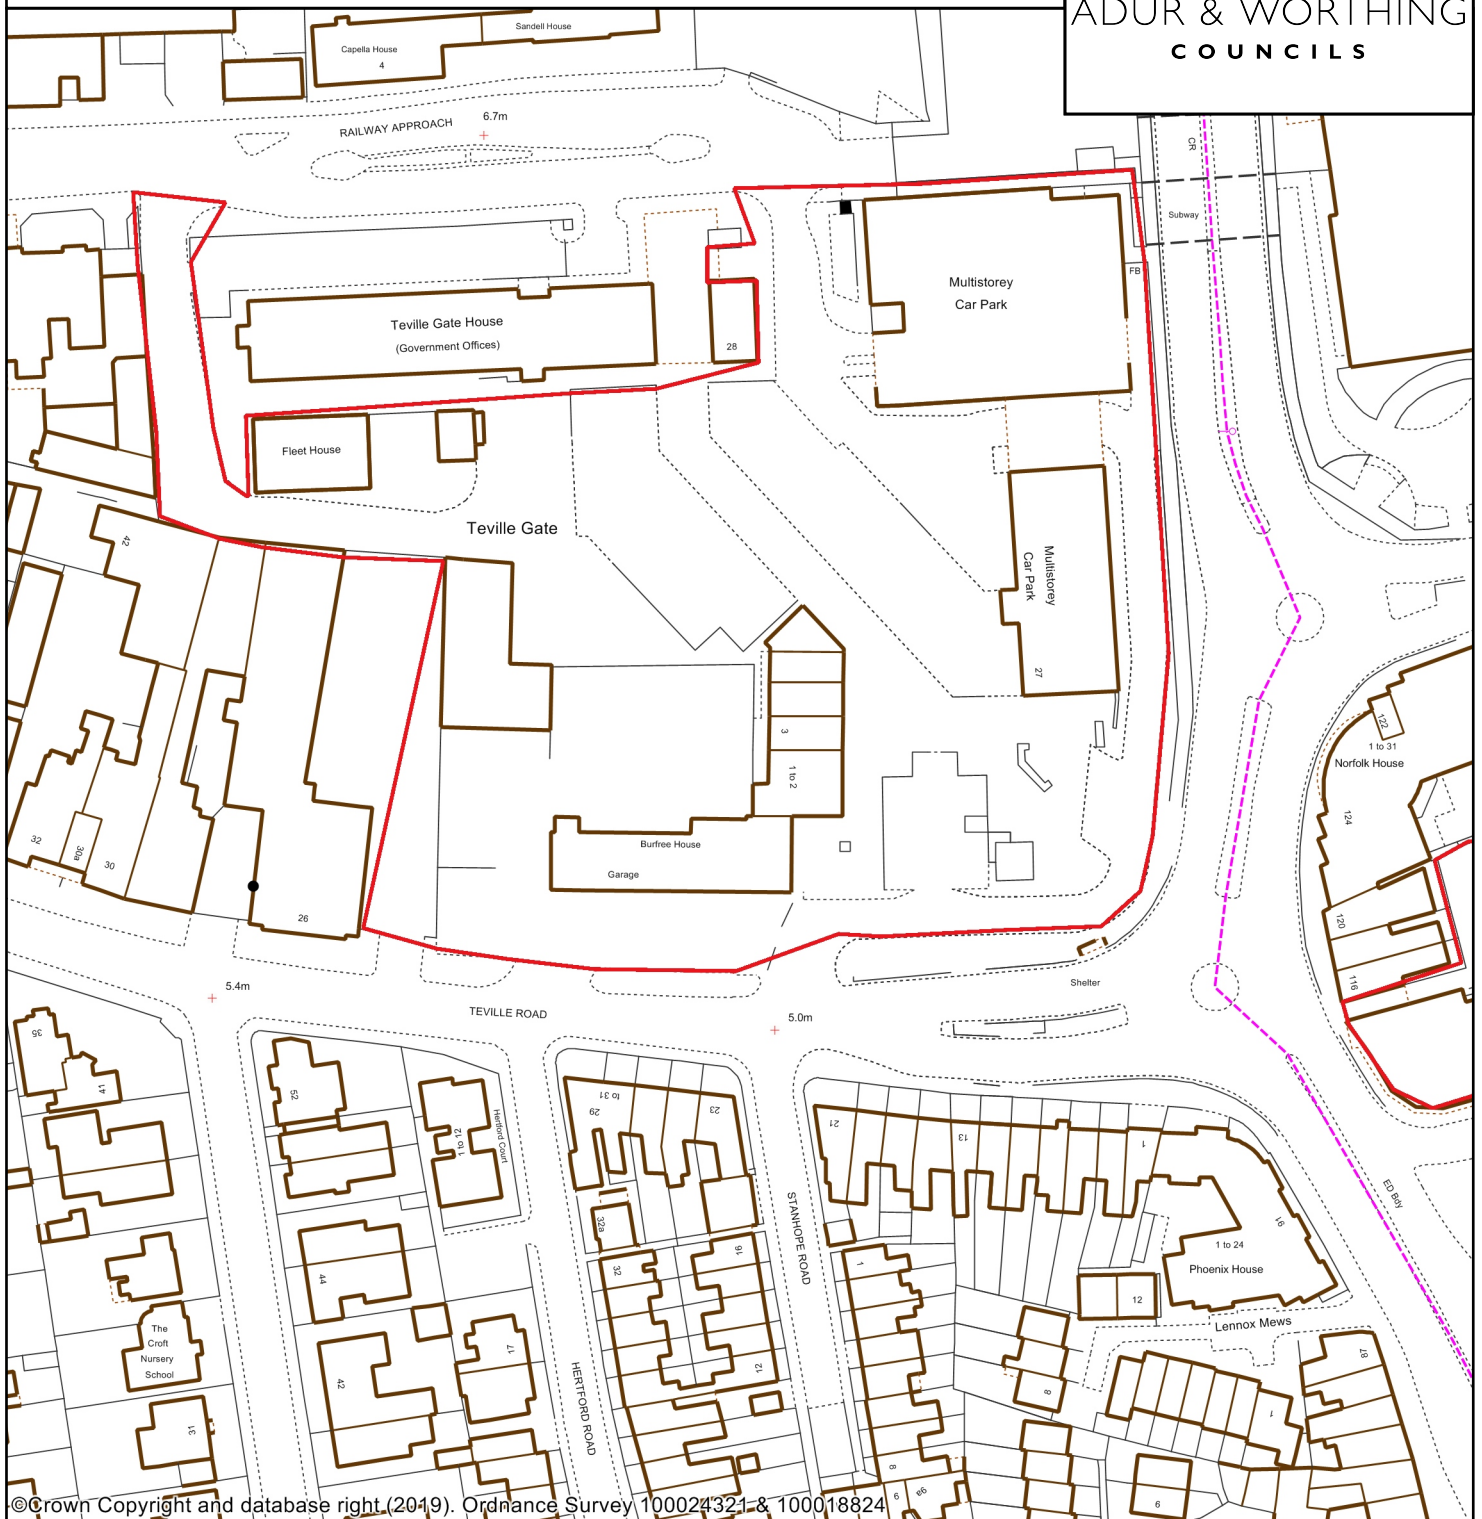

WBCBR13 - Teville Gate

11 December 2019

ADUR & WORTHING
COUNCILS

©Crown Copyright and database right (2019). Ordnance Survey 100024321 & 100018824

- Brown Field Sites
- New Group Layer
- Adur Worthing Boundary
- Boundaries

Copyright:

This map is reproduced from Ordnance Survey material with the permission of Ordnance Survey on behalf of the Controller of Her Majesty's Stationery Office Crown Copyright. Unauthorised reproduction infringes Crown copyright and may lead to prosecution or civil proceedings. Licence Number 100024321 & 100018824, 2018