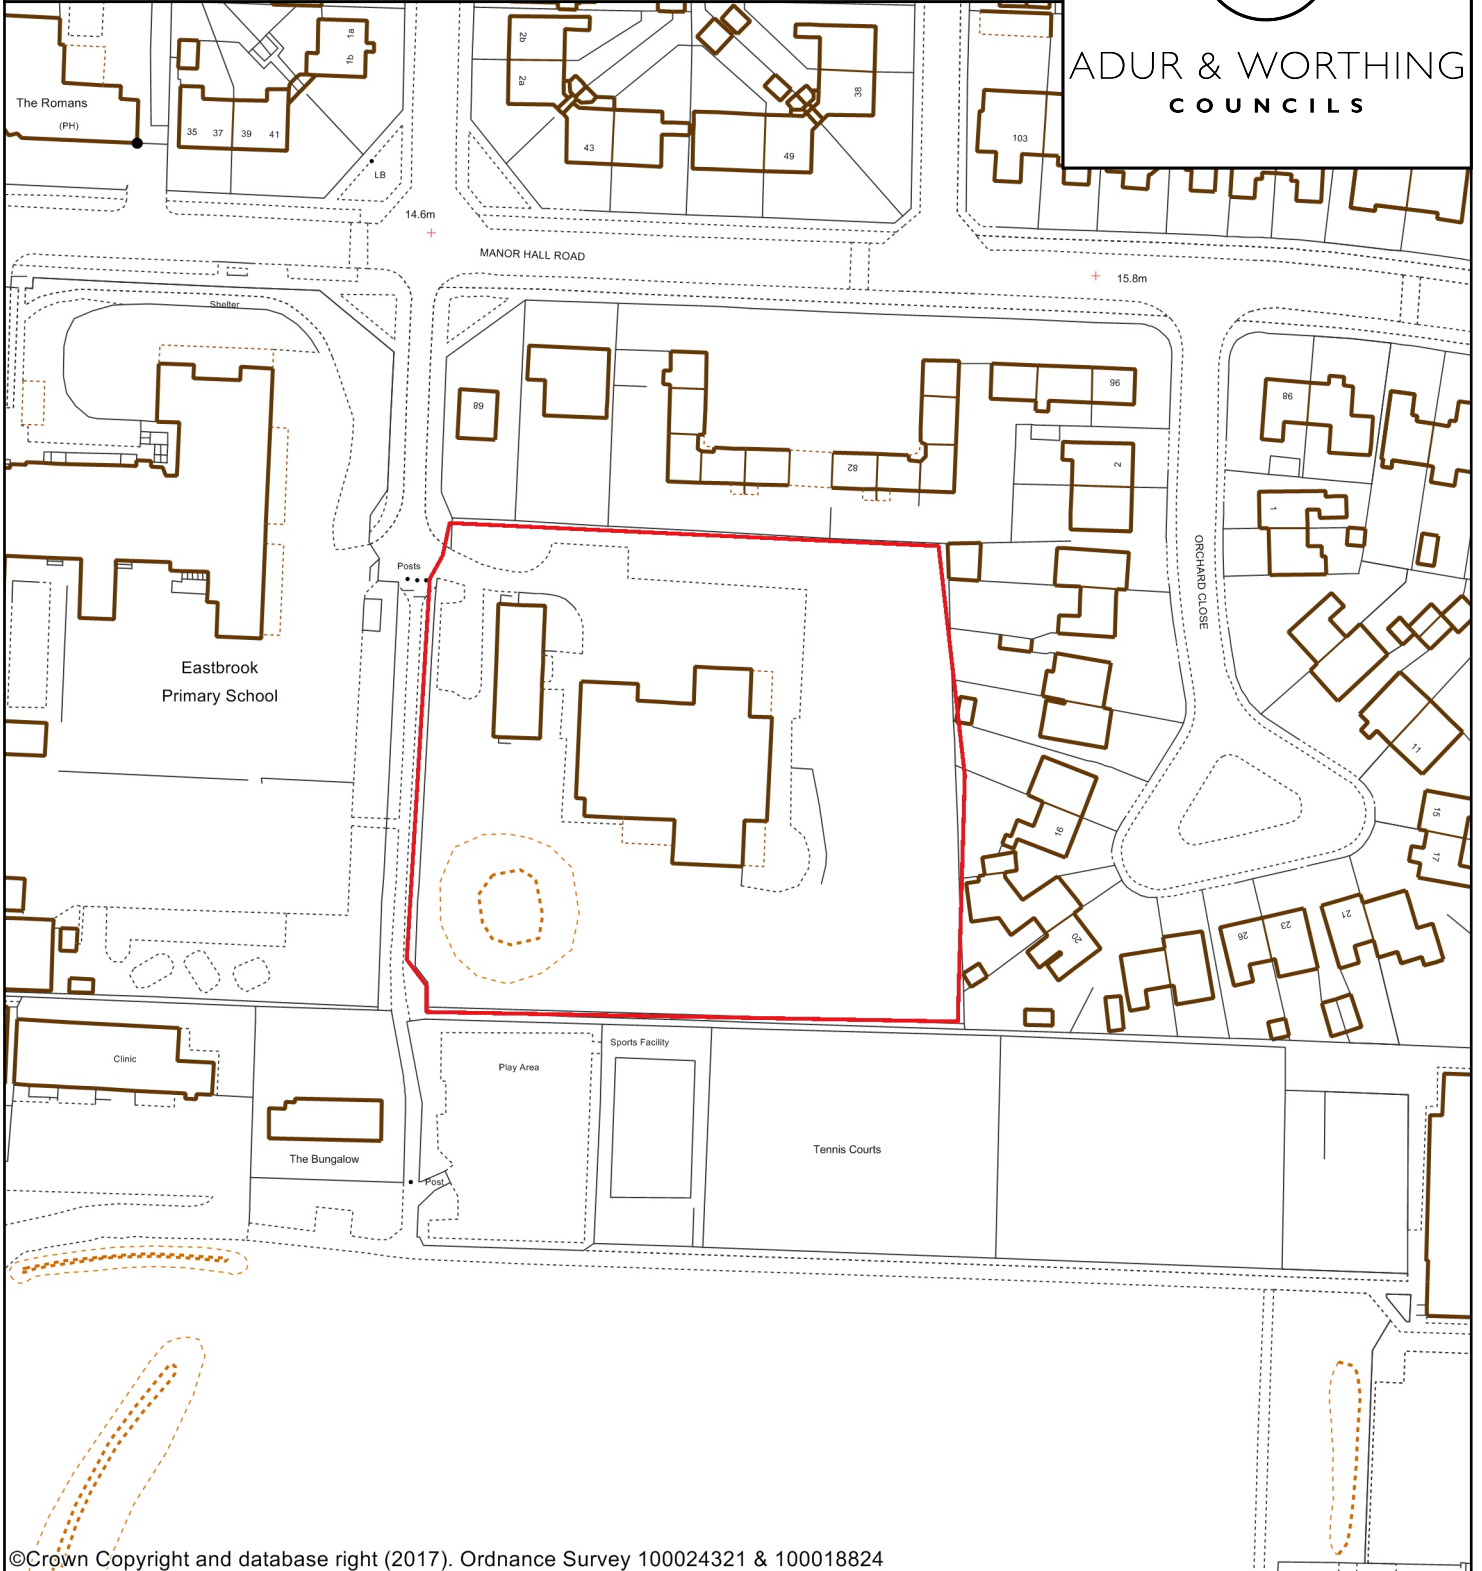

ADCBR12 - Land at Eastbrook Primary School, Manor Hall Road, Southwick

10 October 2017

ADUR & WORTHING COUNCILS

©Crown Copyright and database right (2017). Ordnance Survey 100024321 & 100018824

- Brown Field Sites
- Adur Worthing Boundary Boundaries

Copyright:

This map is reproduced from Ordnance Survey material with the permission of Ordnance Survey on behalf of the Controller of Her Majesty's Stationery Office Crown Copyright. Unauthorised reproduction infringes Crown copyright and may lead to prosecution or civil proceedings. Licence Number 100024321 & 100018824, 2017