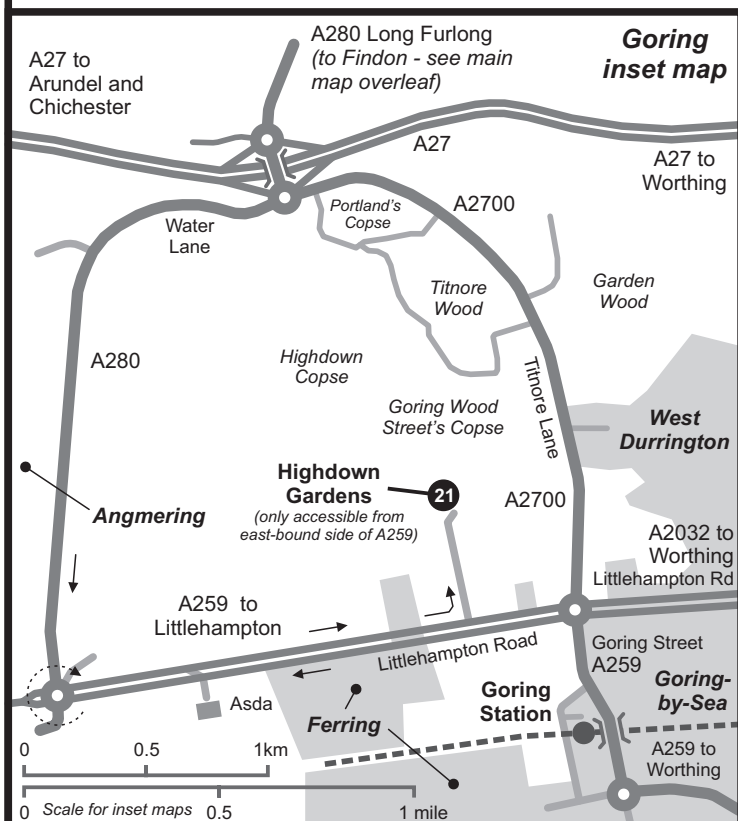

7. Broadwater Library, Dominion Road, Broadwater, Worthing, BN14 8JL
8. Durrington Library, Salvington Road, Worthing, BN13 2JD
9. Findon Valley Library, Lime Tree Avenue, Findon Valley, Worthing, BN14 0DH
10. Goring Library, Mulberry Lane, Goring-by-Sea, Worthing, BN12 4NR
11. Worthing Library, Richmond Road, Worthing, BN11 1HD

Recycling and waste:

12. Worthing Tip (Household Waste Recycling Site), Hambridge Trading Estate, Willowbrook Road, Worthing, BN14 8NA
13. Adur & Worthing Council Offices, 9 Commerce Way, Lancing Business Park, Lancing, BN15 8TA (*offices only - referred to as 'Commerce Way'*)

Crematorium and Cemeteries:

14. Worthing Crematorium, Horsham Road, Findon, West Sussex, BN14 0RQ
15. Broadwater Cemetery, South Farm Road, Worthing, BN14 7TP
16. Durrington Cemetery, Findon Road, Worthing, BN14 0AA

Visitors - Theatres, Cinemas, Museum, Art Gallery:

17. Assembly Hall, Stoke Abbott Road, Worthing, BN11 1HQ
18. Connaught Theatre/Cinema and Ritz Studio/Cinema, Union Place, Worthing, BN11 1LG
19. Worthing Museum and Art Gallery, Chapel Road, Worthing, BN11 1HP
20. Pavilion Theatre, Marine Parade, Worthing, BN11 3PX (*landward end of Worthing Pier*)
20. Worthing Pier, Marine Parade, Worthing, BN11 3PX
21. Highdown Gardens, Littlehampton Road, Worthing, BN12 6PG
22. *The Dome Cinema, 22a Marine Parade, Worthing, BN11 3PT*
23. The Lido, Marine Parade, Worthing, BN11 3PX