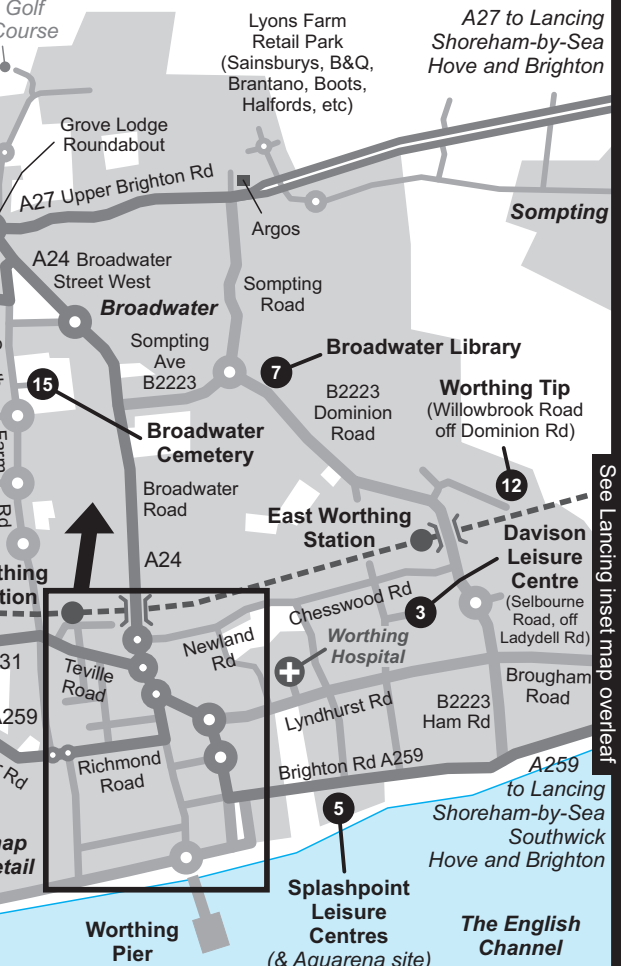

# Locations in Worthing

ADUR & WORTHING COUNCILS

© Crown Copyright and database right (2017)  
 Ordnance Survey 100024321 & 100018824  
 Map design: Steve Collins, Adur & Worthing Councils (22-03-2017)

For full addresses and postcodes see overleaf

See Goring inset map overleaf

See Lancing inset map overleaf

See inset map above for detail

### Libraries:

7. Broadwater Library, Dominion Road, Broadwater, Worthing, BN14 8JL
8. Durrington Library, Salvington Road, Worthing, BN13 2JD
9. Findon Valley Library, Lime Tree Avenue, Findon Valley, Worthing, BN14 0DH
10. Goring Library, Mulberry Lane, Goring-by-Sea, Worthing, BN12 4NR
11. Worthing Library, Richmond Road, Worthing, BN11 1HD

### Tourist information:

19. Worthing Museum and Art Gallery, Chapel Road, Worthing, BN11 1HP
20. The Denton, Marine Parade, Worthing, BN11 3PX (*landward end of Worthing Pier*)

See also: [www.adur-worthing.gov.uk](http://www.adur-worthing.gov.uk)