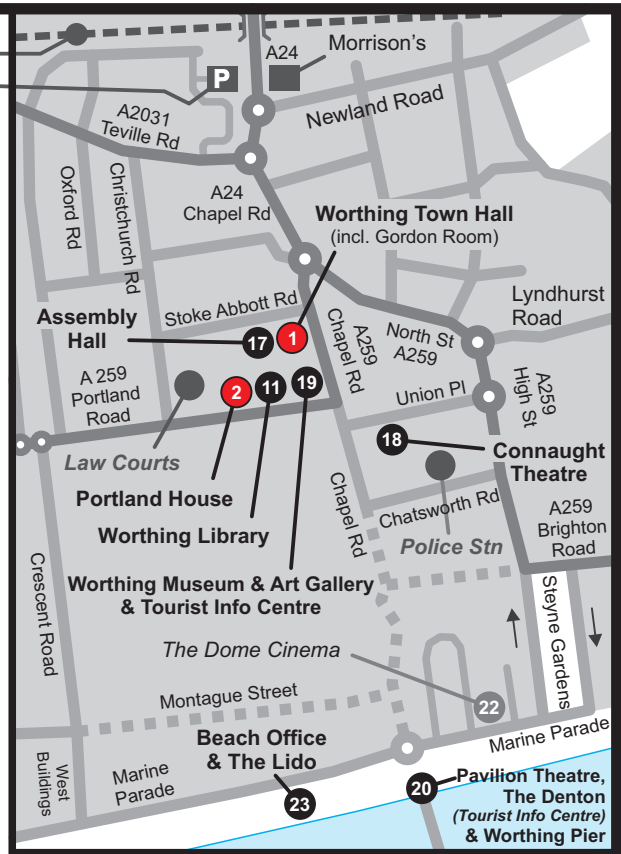

# Locations in Worthing

ADUR & WORTHING COUNCILS

© Crown Copyright and database right (2017)  
 Ordnance Survey 100024321 & 100018824  
 Map design: Steve Collins, Adur & Worthing Councils (22-03-2017)

For full addresses and postcodes see overleaf

### Libraries:

7. Broadwater Library, Dominion Road, Broadwater, Worthing, BN14 8JL
8. Durrington Library, Salvington Road, Worthing, BN13 2JD
9. Findon Valley Library, Lime Tree Avenue, Findon Valley, Worthing, BN14 0DH
10. Goring Library, Mulberry Lane, Goring-by-Sea, Worthing, BN12 4NR
11. Worthing Library, Richmond Road, Worthing, BN11 1HD

### Tourist information:

19. Worthing Museum and Art Gallery, Chapel Road, Worthing, BN11 1HP
20. The Denton, Marine Parade, Worthing, BN11 3PX (*landward end of Worthing Pier*)

See also: [www.adur-worthing.gov.uk](http://www.adur-worthing.gov.uk)

For more details of Lancing please refer to the separate Adur locations map

© Crown Copyright and database right (2017)  
Ordnance Survey 100024321 & 100018824  
Map design: Steve Collins Adur & Worthing Councils (22-03-2017)