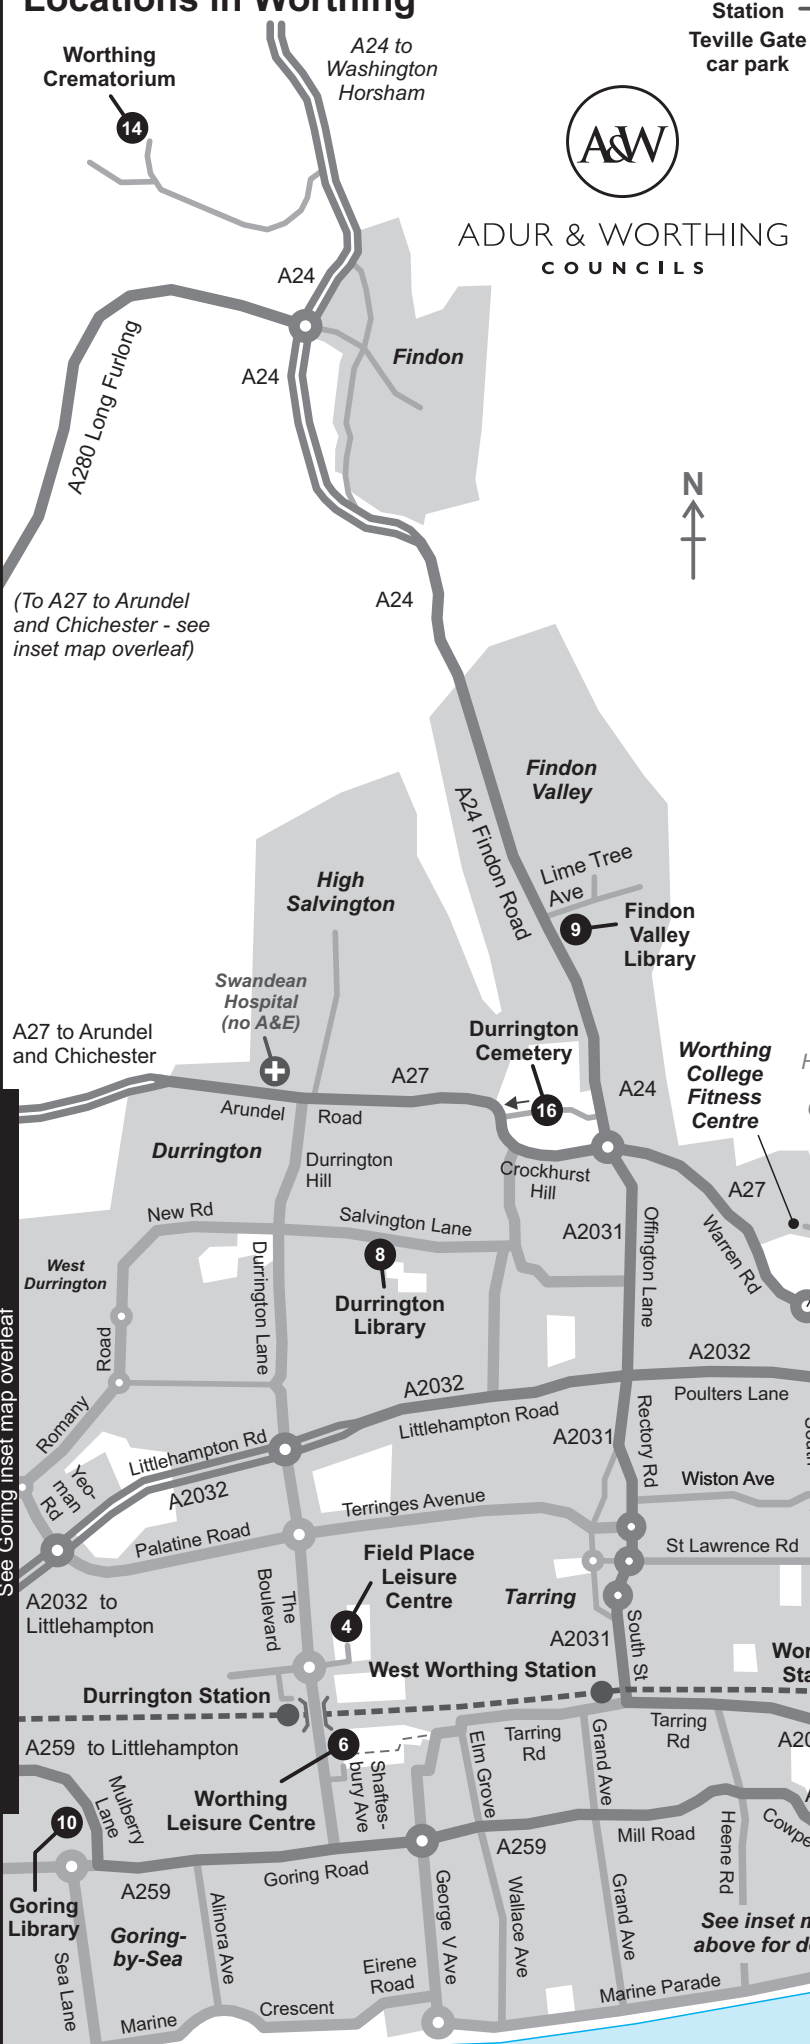

# Locations in Worthing

ADUR & WORTHING COUNCILS

© Crown Copyright and database right (2017)  
 Ordnance Survey 100024321 & 100018824  
 Map design: Steve Collins, Adur & Worthing Councils (22-03-2017)

For full addresses and postcodes see overleaf

See Goring inset map overleaf

See Lancing inset map overleaf

See inset map above for detail

### Tourist information:

19. Worthing Museum and Art Gallery, Chapel Road, Worthing, BN11 1HP
20. The Denton, Marine Parade, Worthing, BN11 3PX (*landward end of Worthing Pier*)

See also: [www.adur-worthing.gov.uk](http://www.adur-worthing.gov.uk)

For more details of Lancing please refer to the separate Adur locations map

© Crown Copyright and database right (2017)  
Ordnance Survey 100024321 & 100018824  
Map design: Steve Collins Adur & Worthing Councils (22-03-2017)