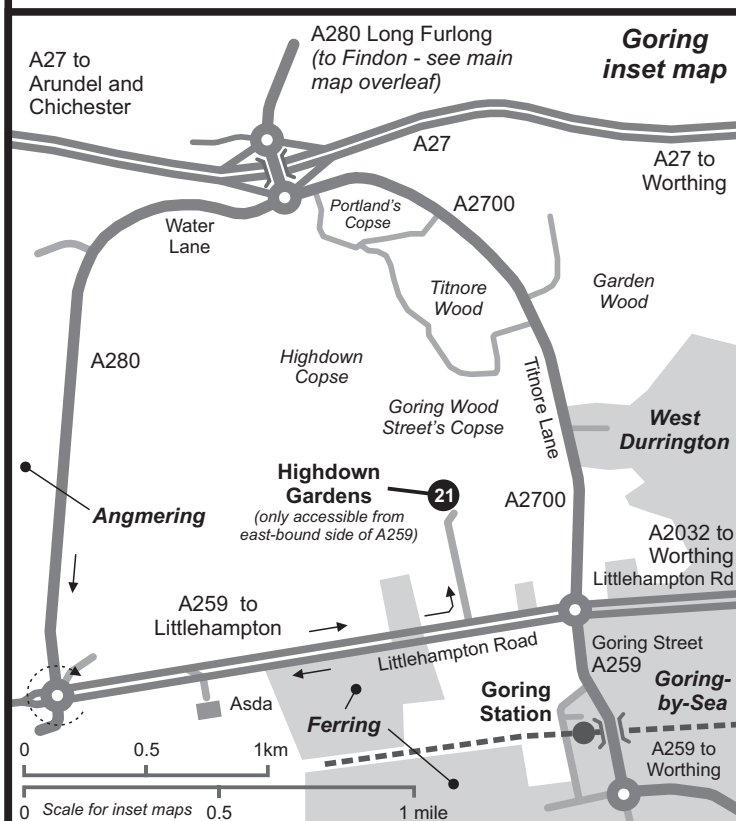

7. Broadwater Library, Dominion Road, Broadwater, Worthing, BN14 8JL
8. Durrington Library, Salvington Road, Worthing, BN13 2JD
9. Findon Valley Library, Lime Tree Avenue, Findon Valley, Worthing, BN14 0DH
10. Goring Library, Mulberry Lane, Goring-by-Sea, Worthing, BN12 4NR
11. Worthing Library, Richmond Road, Worthing, BN11 1HD

Recycling and waste:

12. Worthing Tip (Household Waste Recycling Site), Hambridge Trading Estate, Willowbrook Road, Worthing, BN14 8NA
13. Adur & Worthing Council Offices, 9 Commerce Way, Lancing Business Park, Lancing, BN15 8TA (*offices only - referred to as 'Commerce Way'*)

Crematorium and Cemeteries:

14. Worthing Crematorium, Horsham Road, Findon, West Sussex, BN14 0RQ
15. Broadwater Cemetery, South Farm Road, Worthing, BN14 7TP
16. Durrington Cemetery, Findon Road, Worthing, BN14 0AA

Visitors - Theatres, Cinemas, Museum, Art Gallery:

17. Assembly Hall, Stoke Abbott Road, Worthing, BN11 1HQ
18. Connaught Theatre/Cinema and Ritz Studio/Cinema, Union Place, Worthing, BN11 1LG
19. Worthing Museum and Art Gallery, Chapel Road, Worthing, BN11 1HP
20. Pavilion Theatre, Marine Parade, Worthing, BN11 3PX (*landward end of Worthing Pier*)
20. Worthing Pier, Marine Parade, Worthing, BN11 3PX
21. Highdown Gardens, Littlehampton Road, Worthing, BN12 6PG
22. *The Dome Cinema, 22a Marine Parade, Worthing, BN11 3PT*
23. The Lido, Marine Parade, Worthing, BN11 3PX