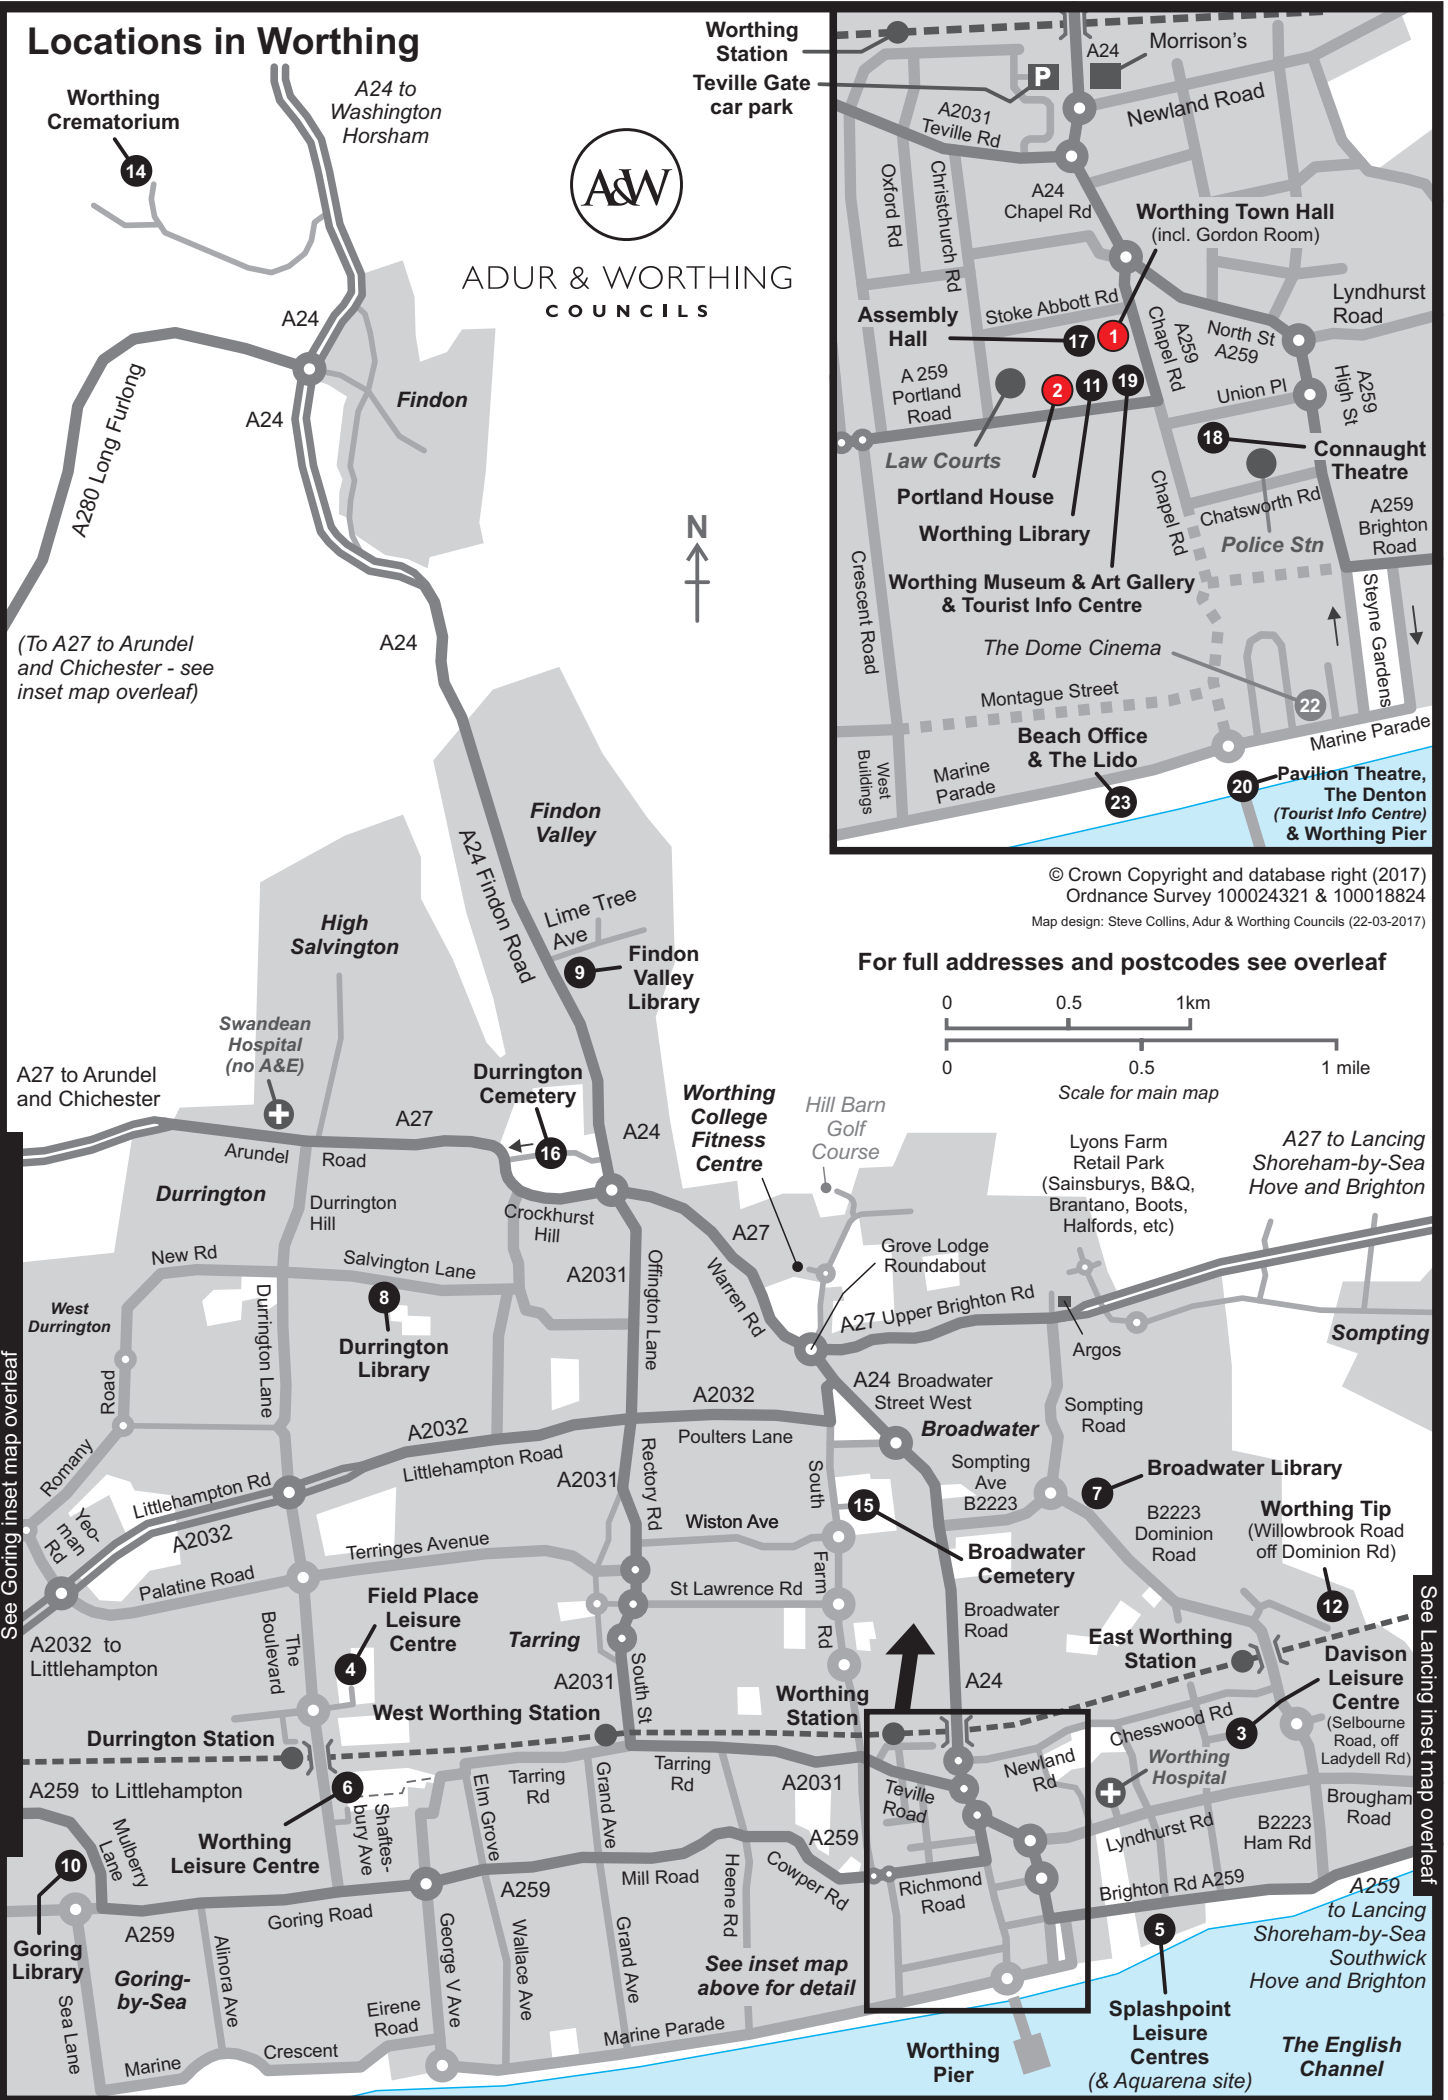

# Locations in Worthing

ADUR & WORTHING COUNCILS

Worthing Crematorium

A24 to Washington Horsham

Worthing Station  
Teville Gate car park

(To A27 to Arundel and Chichester - see inset map overleaf)

© Crown Copyright and database right (2017)  
Ordnance Survey 100024321 & 100018824  
Map design: Steve Collins, Adur & Worthing Councils (22-03-2017)

For full addresses and postcodes see overleaf

See Goring inset map overleaf

See Lancing inset map overleaf

See inset map above for detail

The English Channel

### Tourist information:

19. Worthing Museum and Art Gallery, Chapel Road, Worthing, BN11 1HP
20. The Denton, Marine Parade, Worthing, BN11 3PX (*landward end of Worthing Pier*)

See also: [www.adur-worthing.gov.uk](http://www.adur-worthing.gov.uk)

For more details of Lancing please refer to the separate Adur locations map

© Crown Copyright and database right (2017)  
Ordnance Survey 100024321 & 100018824  
Map design: Steve Collins Adur & Worthing Councils (22-03-2017)