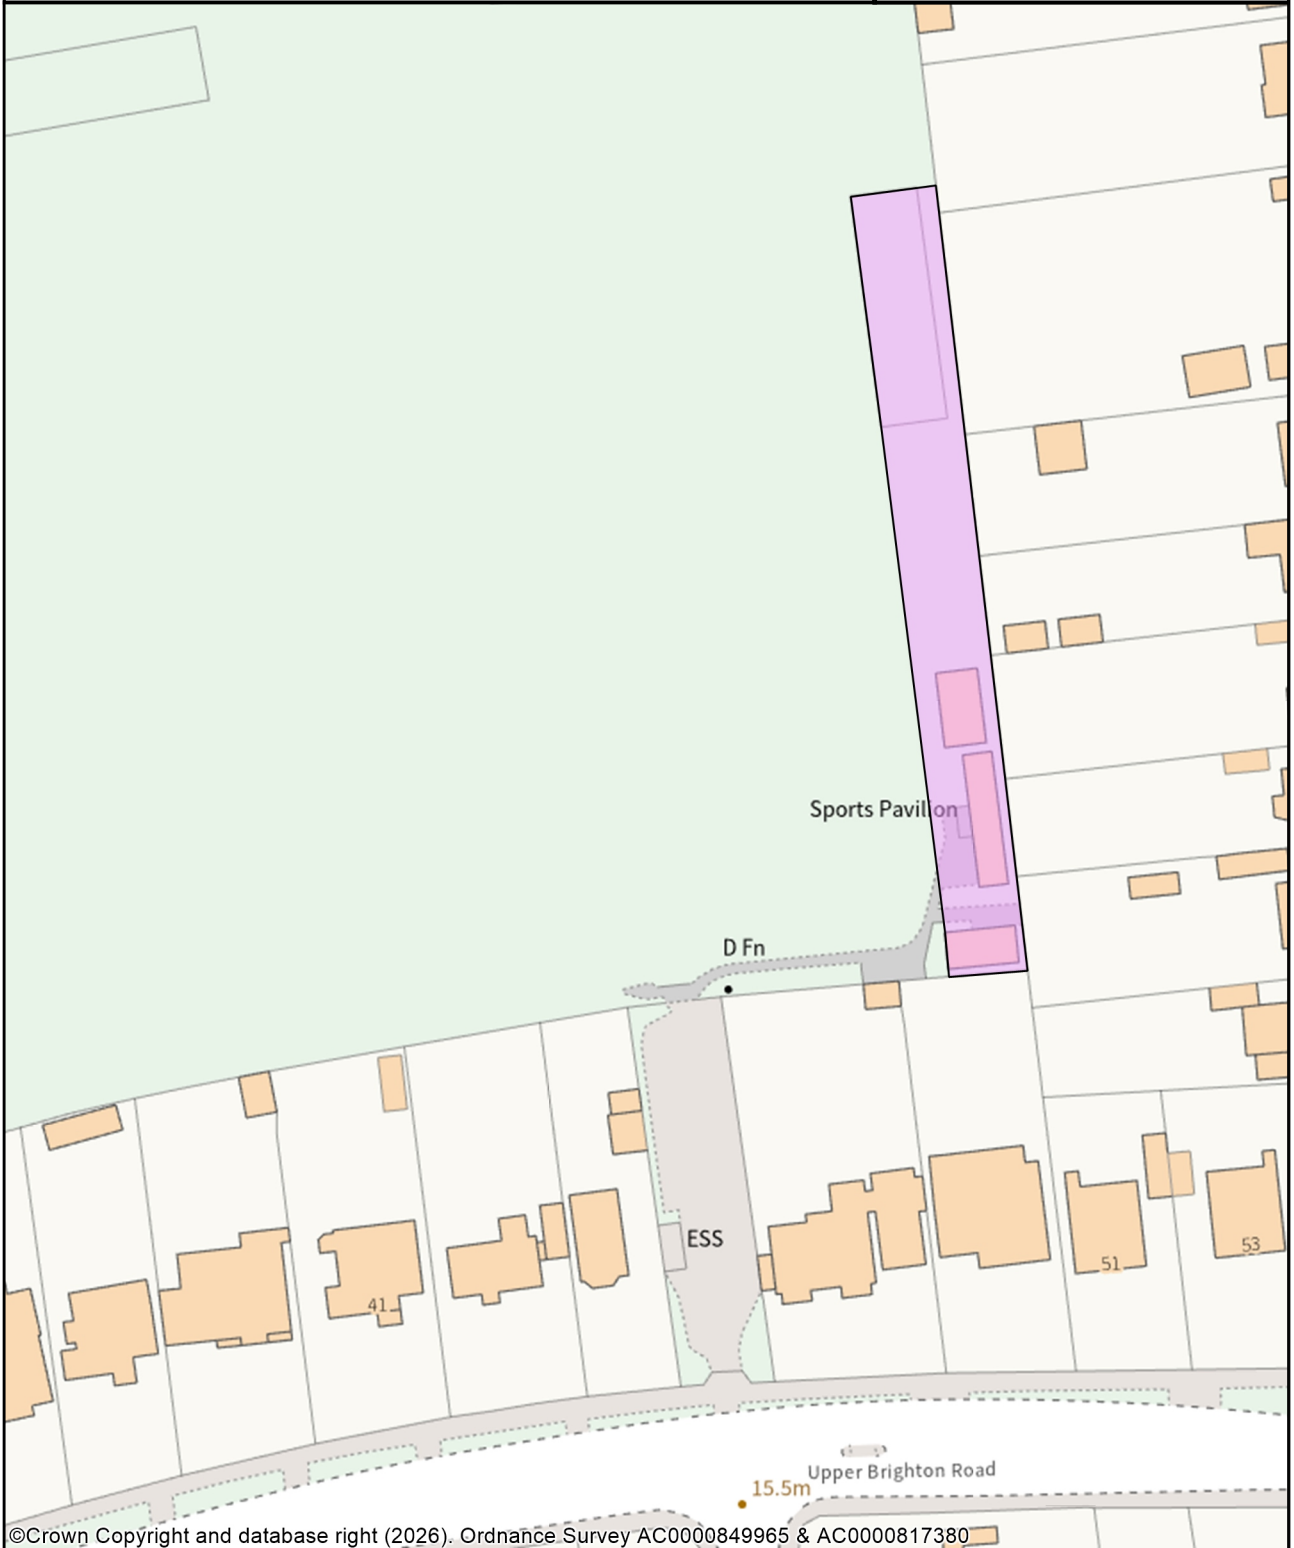

Rotary Recreation Ground, Worthing

07 January 2026

ADUR & WORTHING
COUNCILS

Copyright:

This map is reproduced from Ordnance Survey material with the permission of Ordnance Survey on behalf of the Controller of Her Majesty's Stationery Office Crown Copyright. Unauthorised reproduction infringes Crown copyright and may lead to prosecution or civil proceedings. Licence Number 100024321 & 100018824, 2018