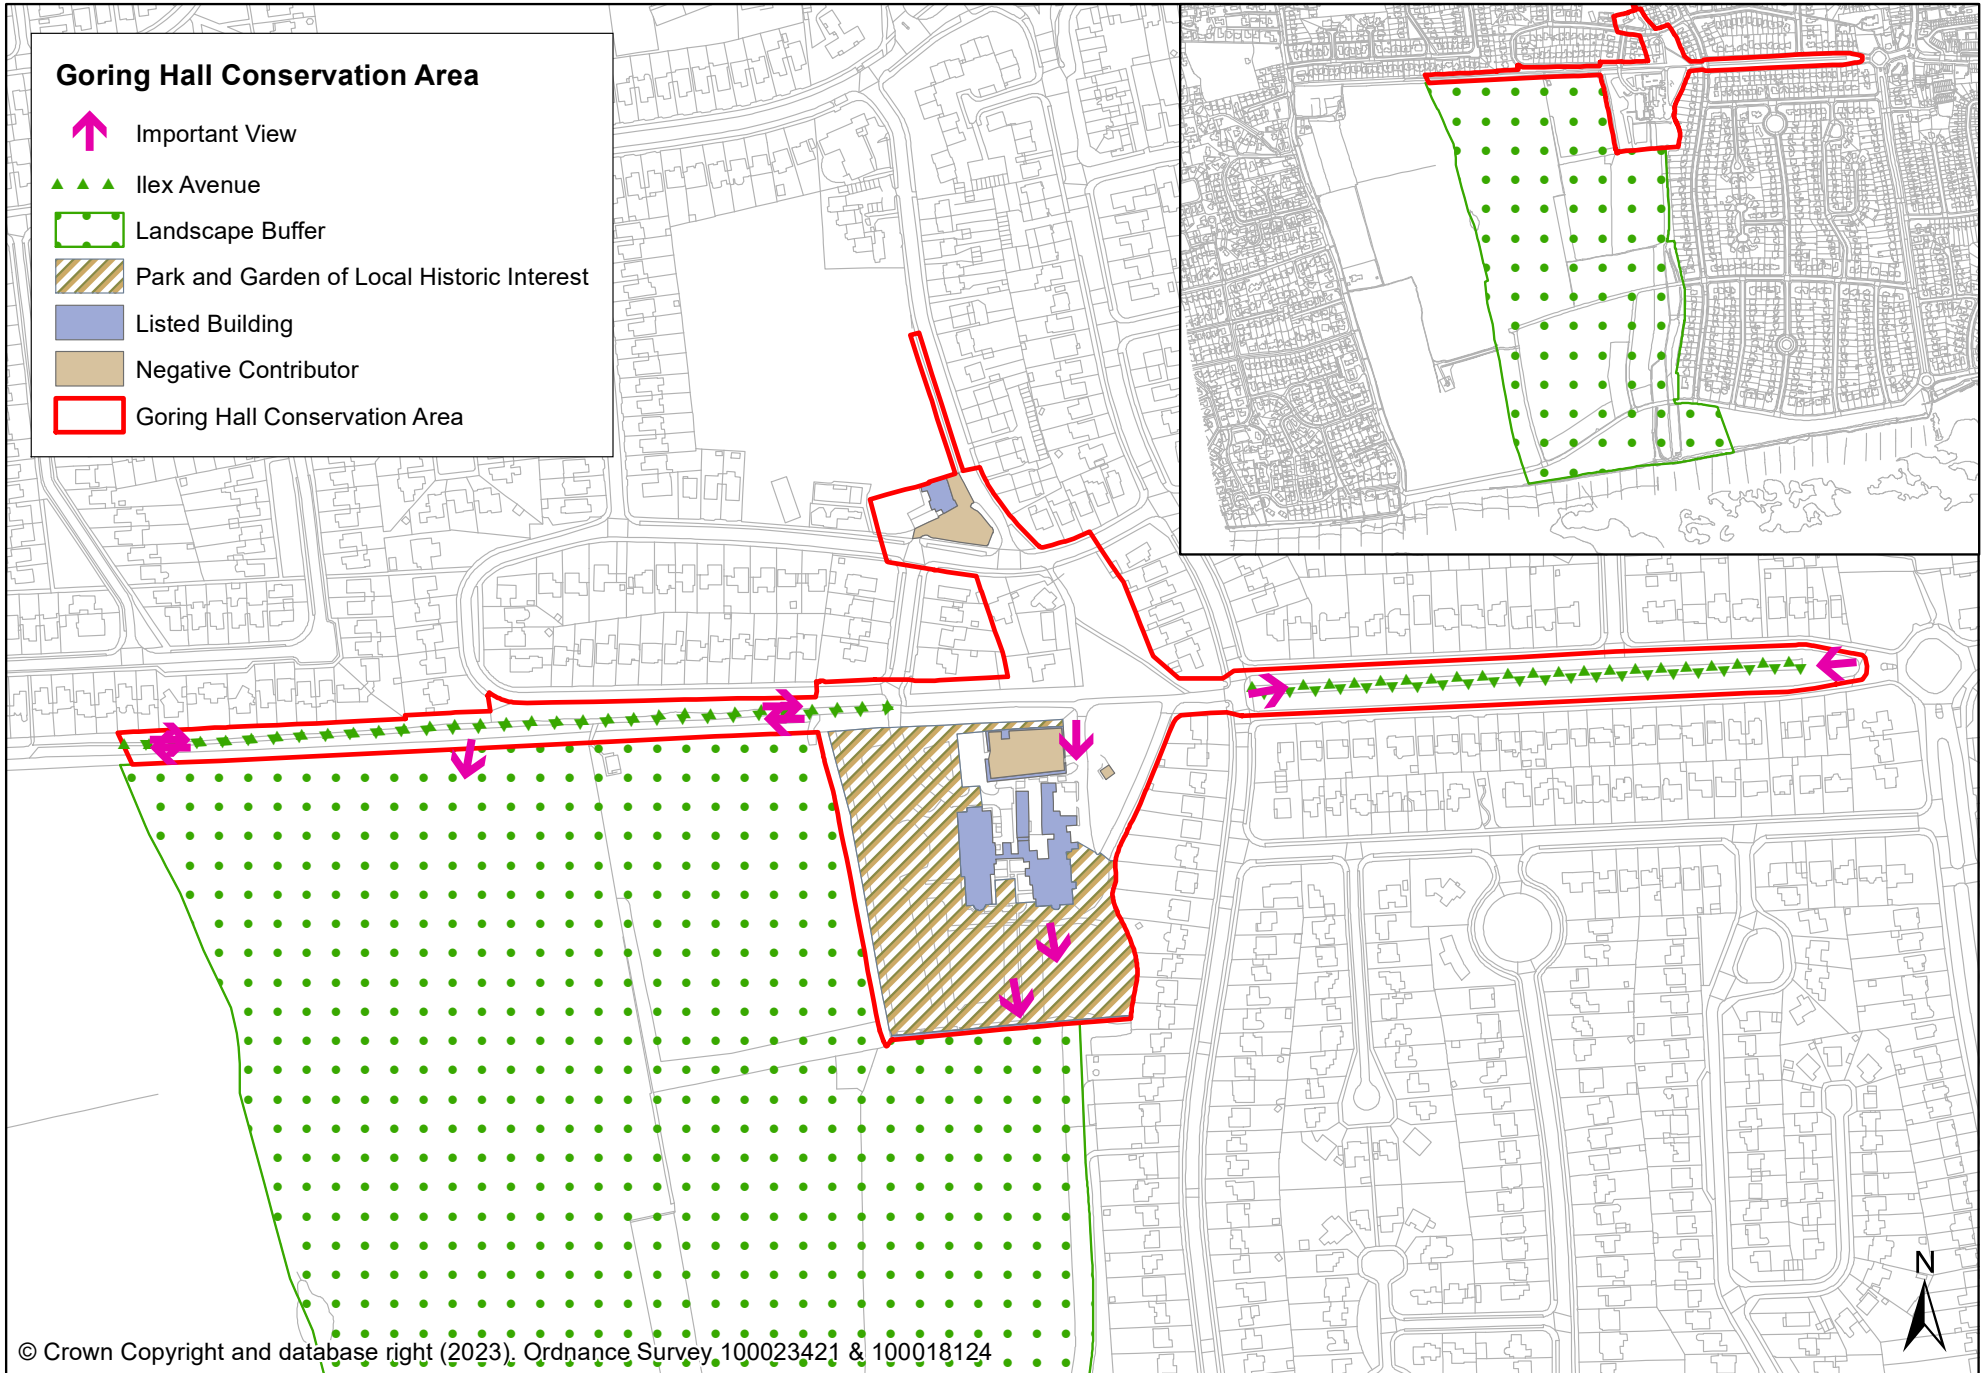

# Goring Hall Conservation Area

- ↑ Important View
- ▲▲ Ilex Avenue
- ▭ Landscape Buffer
- ▨ Park and Garden of Local Historic Interest
- ▭ Listed Building
- ▭ Negative Contributor
- ▭ Goring Hall Conservation Area

© Crown Copyright and database right (2023). Ordnance Survey, 100023421 & 100018124