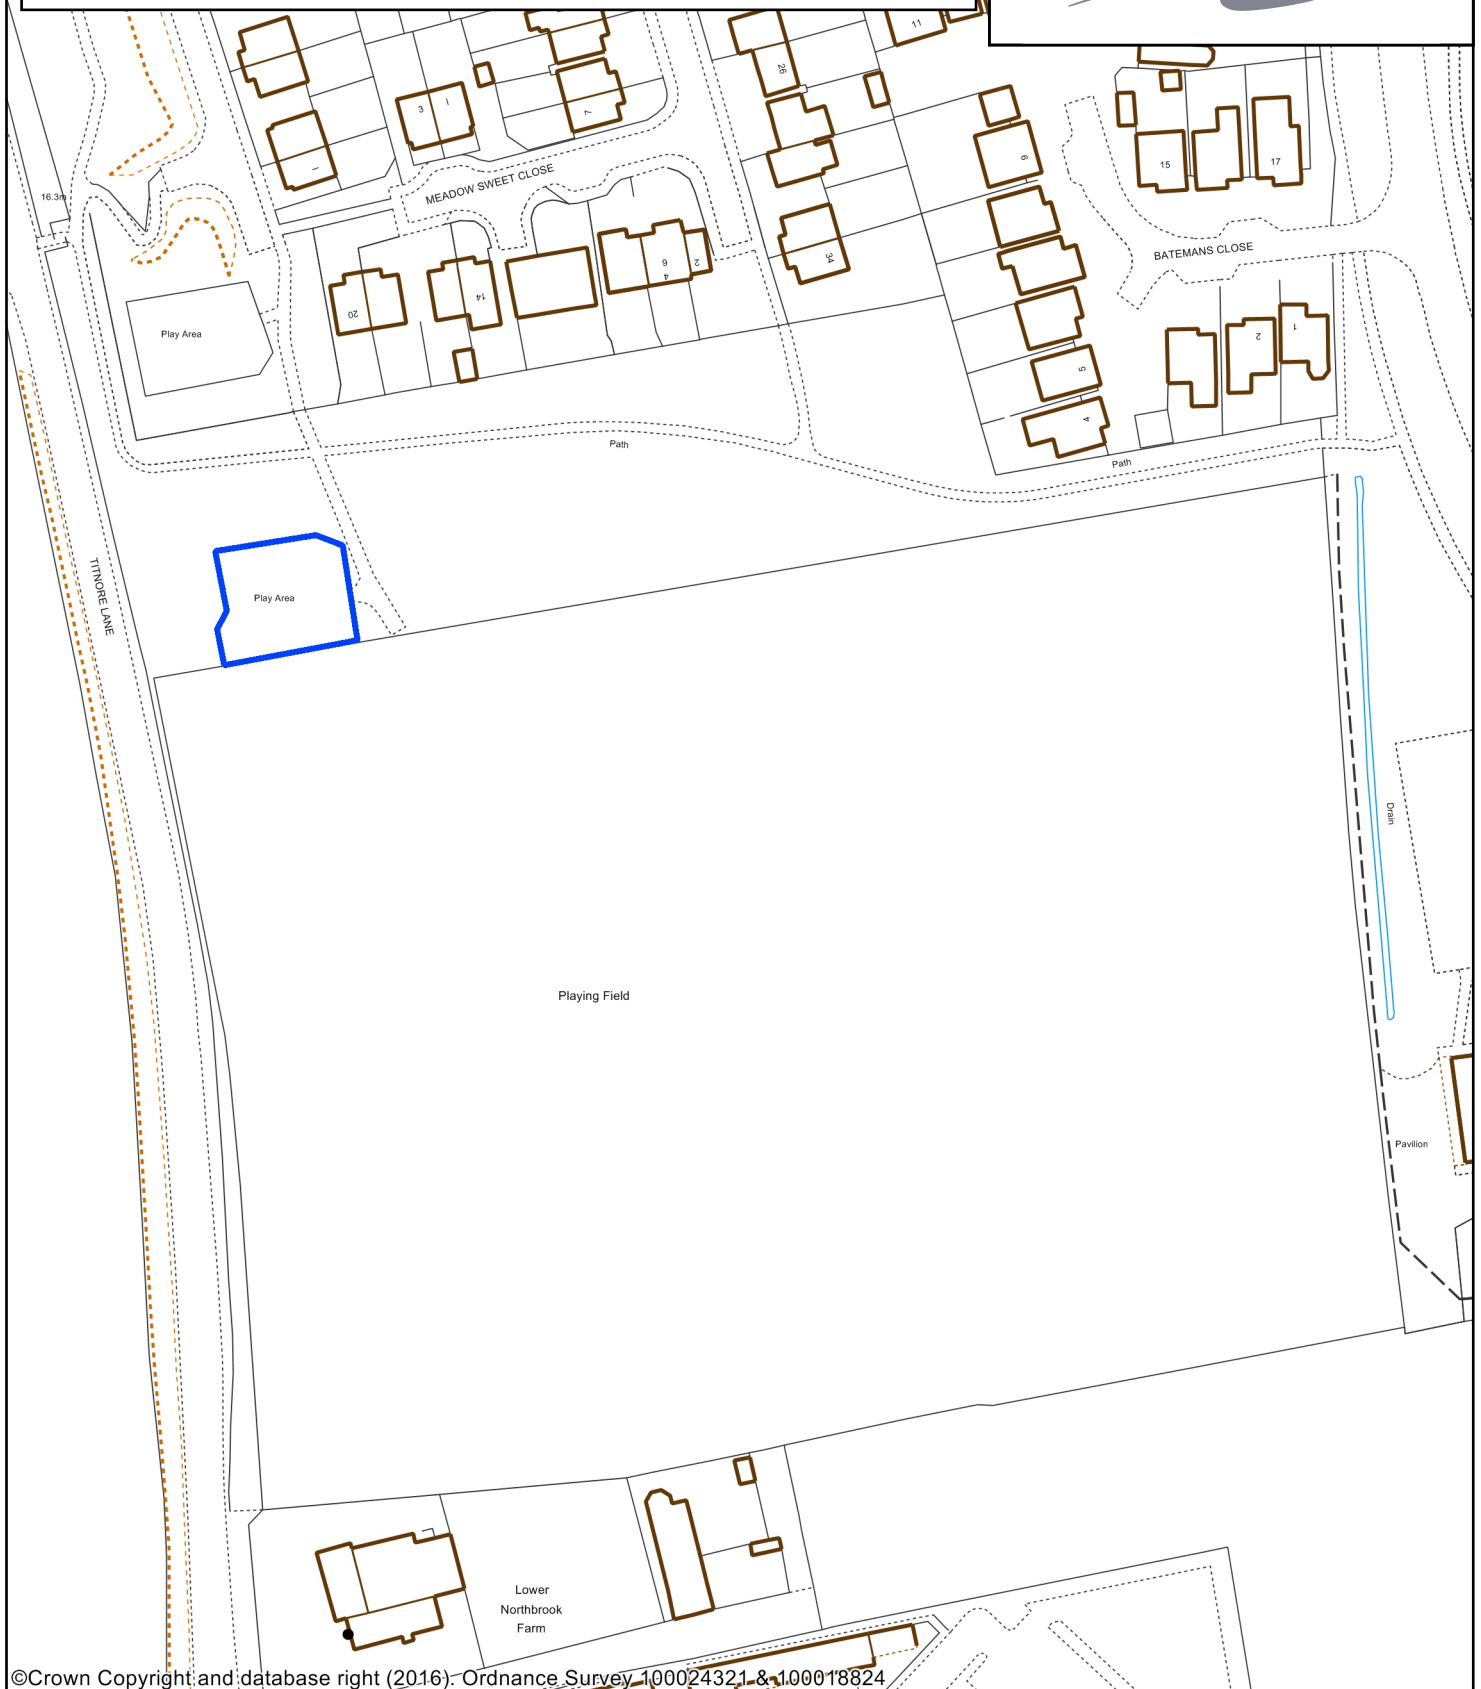

Site: Marine Gardens, Marine Parade, Worthing

03 May 2016

Adur &
Worthing
councils

Land immediately North of Marine Parade and surrounded by
Winchelsea Gardens to North, East and West

©Crown Copyright and database right (2016). Ordnance Survey 100024321 & 100018824

Public Space Protection Order - Dog Control in Worthing,

Dogs to be on leads - within land edged red,
Dog exclusion area - within land edged blue

Copyright:

This map is reproduced from Ordnance Survey material with the permission of Ordnance Survey on behalf of the Controller of Her Majesty's Stationery Office Crown Copyright. Unauthorised reproduction infringes Crown copyright and may lead to prosecution or civil proceedings. Licence Number 100024321 & 100018824, 2016

Site: Northbrook Recreation Ground Play Area, Romany Road, Worthing

30 April 2016

Land on Western boundary of Northbrook Recreation Ground between Romany Road to the East and Titnore Lane, Worthing to the West

©Crown Copyright and database right (2016): Ordnance Survey 100024321 & 100018824

Public Space Protection Order - Dog Control in Worthing,

Dogs to be on leads - within land edged red,
Dog exclusion area - within land edged blue