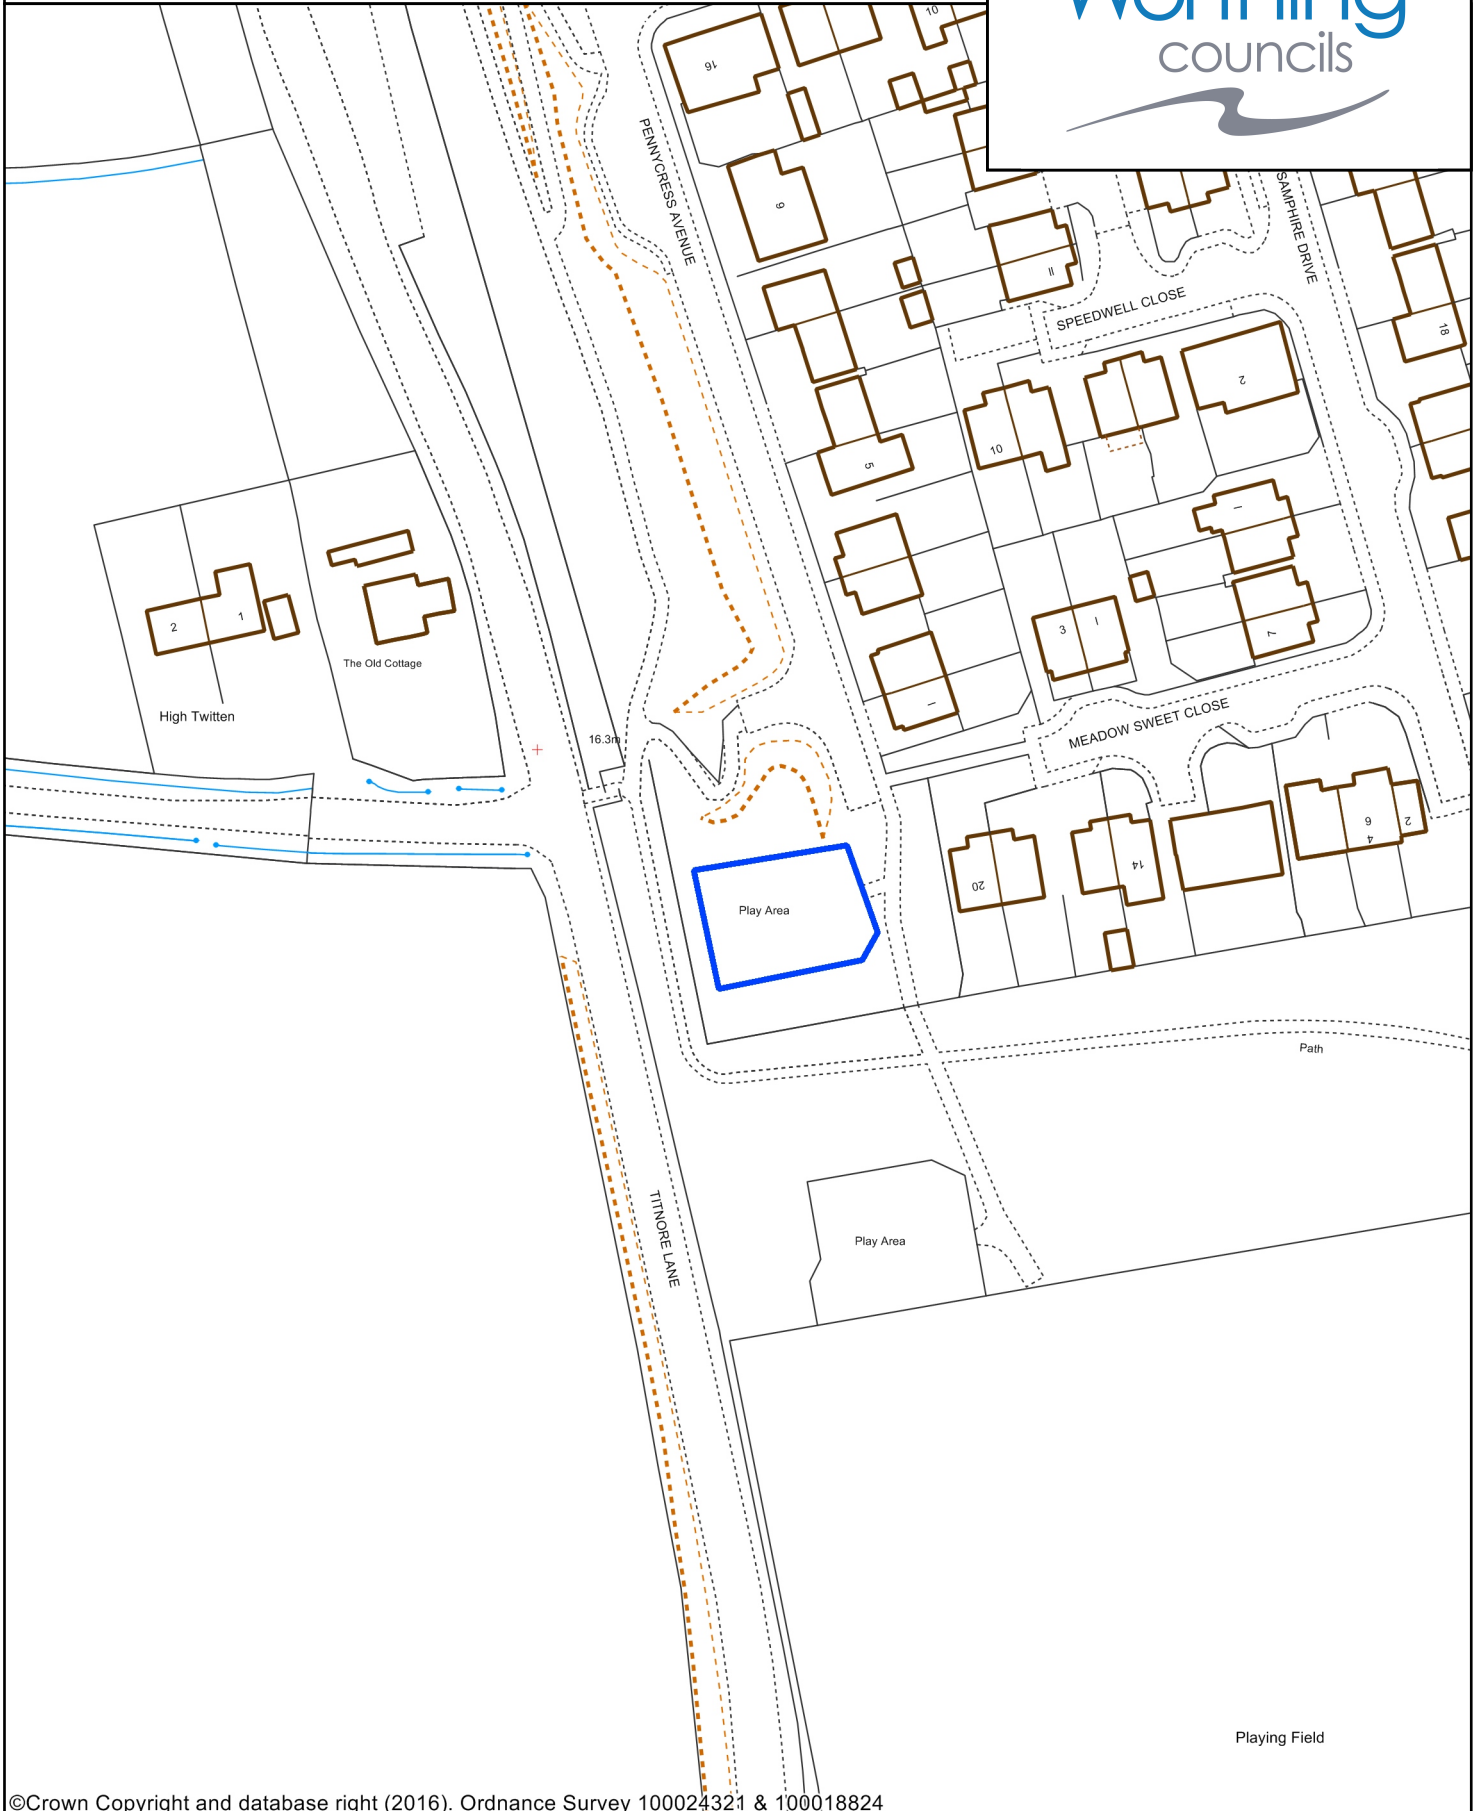

©Crown Copyright and database right (2016). Ordnance Survey 100024321 & 100018824

Public Space Protection Order - Dog Control in Worthing,

Dogs to be on leads - within land edged red,
Dog exclusion area – within land edged blue

Copyright:

This map is reproduced from Ordnance Survey material with the permission of Ordnance Survey on behalf of the Controller of Her Majesty's Stationery Office Crown Copyright. Unauthorised reproduction infringes Crown copyright and may lead to prosecution or civil proceedings. Licence Number 100024321 & 100018824, 2016