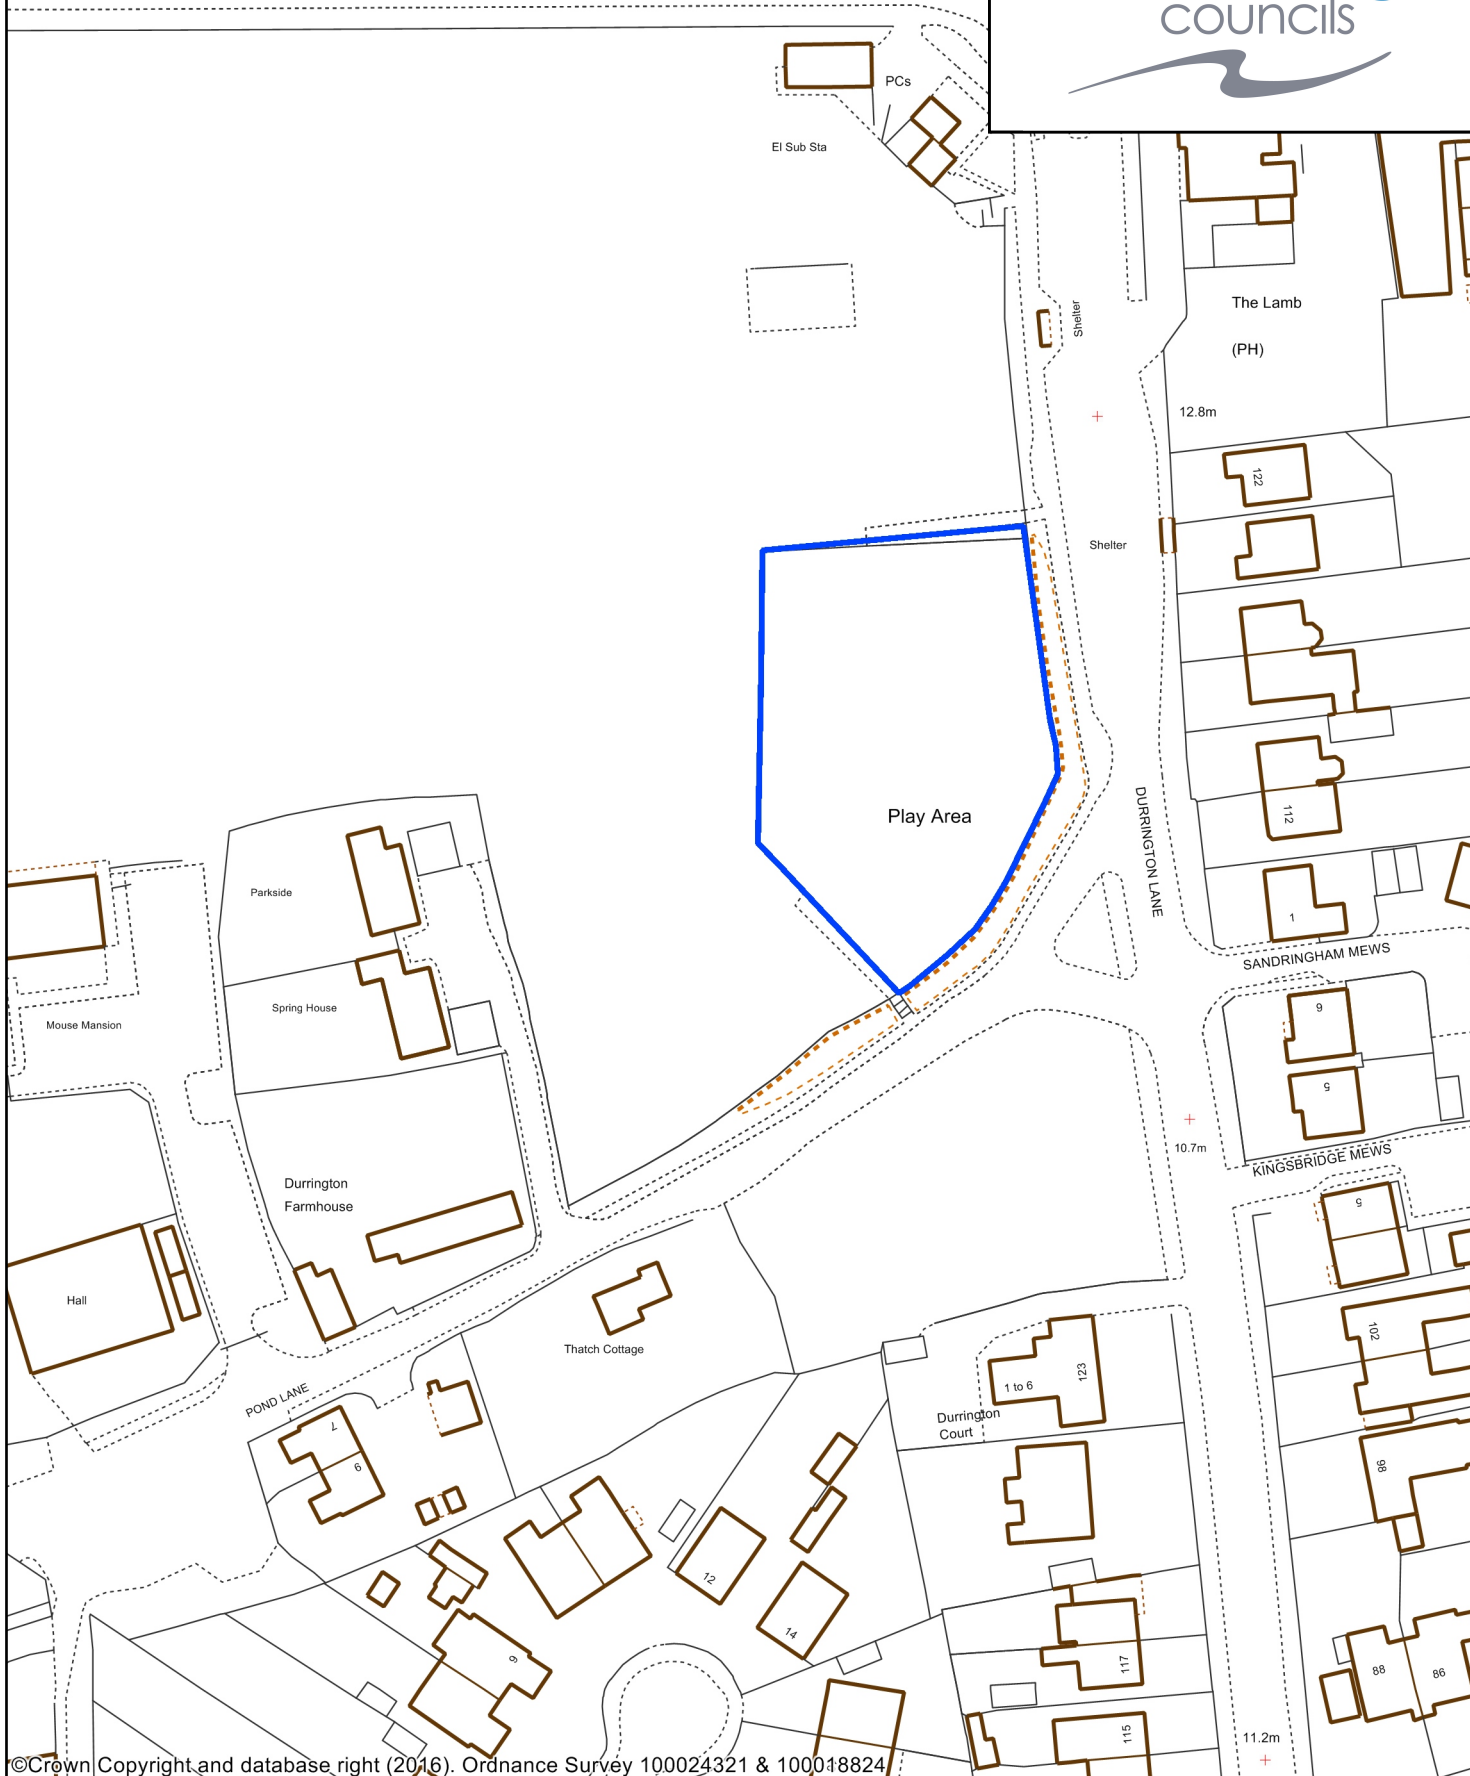

Site: Pond Lane Recreation Ground Playground, Durrington Lane, Worthing

30 April 2016

Adur & Worthing
councils

©Crown Copyright and database right (2016). Ordnance Survey 100024321 & 100018824

Copyright:

This map is reproduced from Ordnance Survey material with the permission of Ordnance Survey on behalf of the Controller of Her Majesty's Stationery Office Crown Copyright. Unauthorised reproduction infringes Crown copyright and may lead to prosecution or civil proceedings. Licence Number 100024321 & 100018824, 2016

Public Space Protection Order - Dog Control in Worthing,

Dogs to be on leads - within land edged red,
Dog exclusion area - within land edged blue