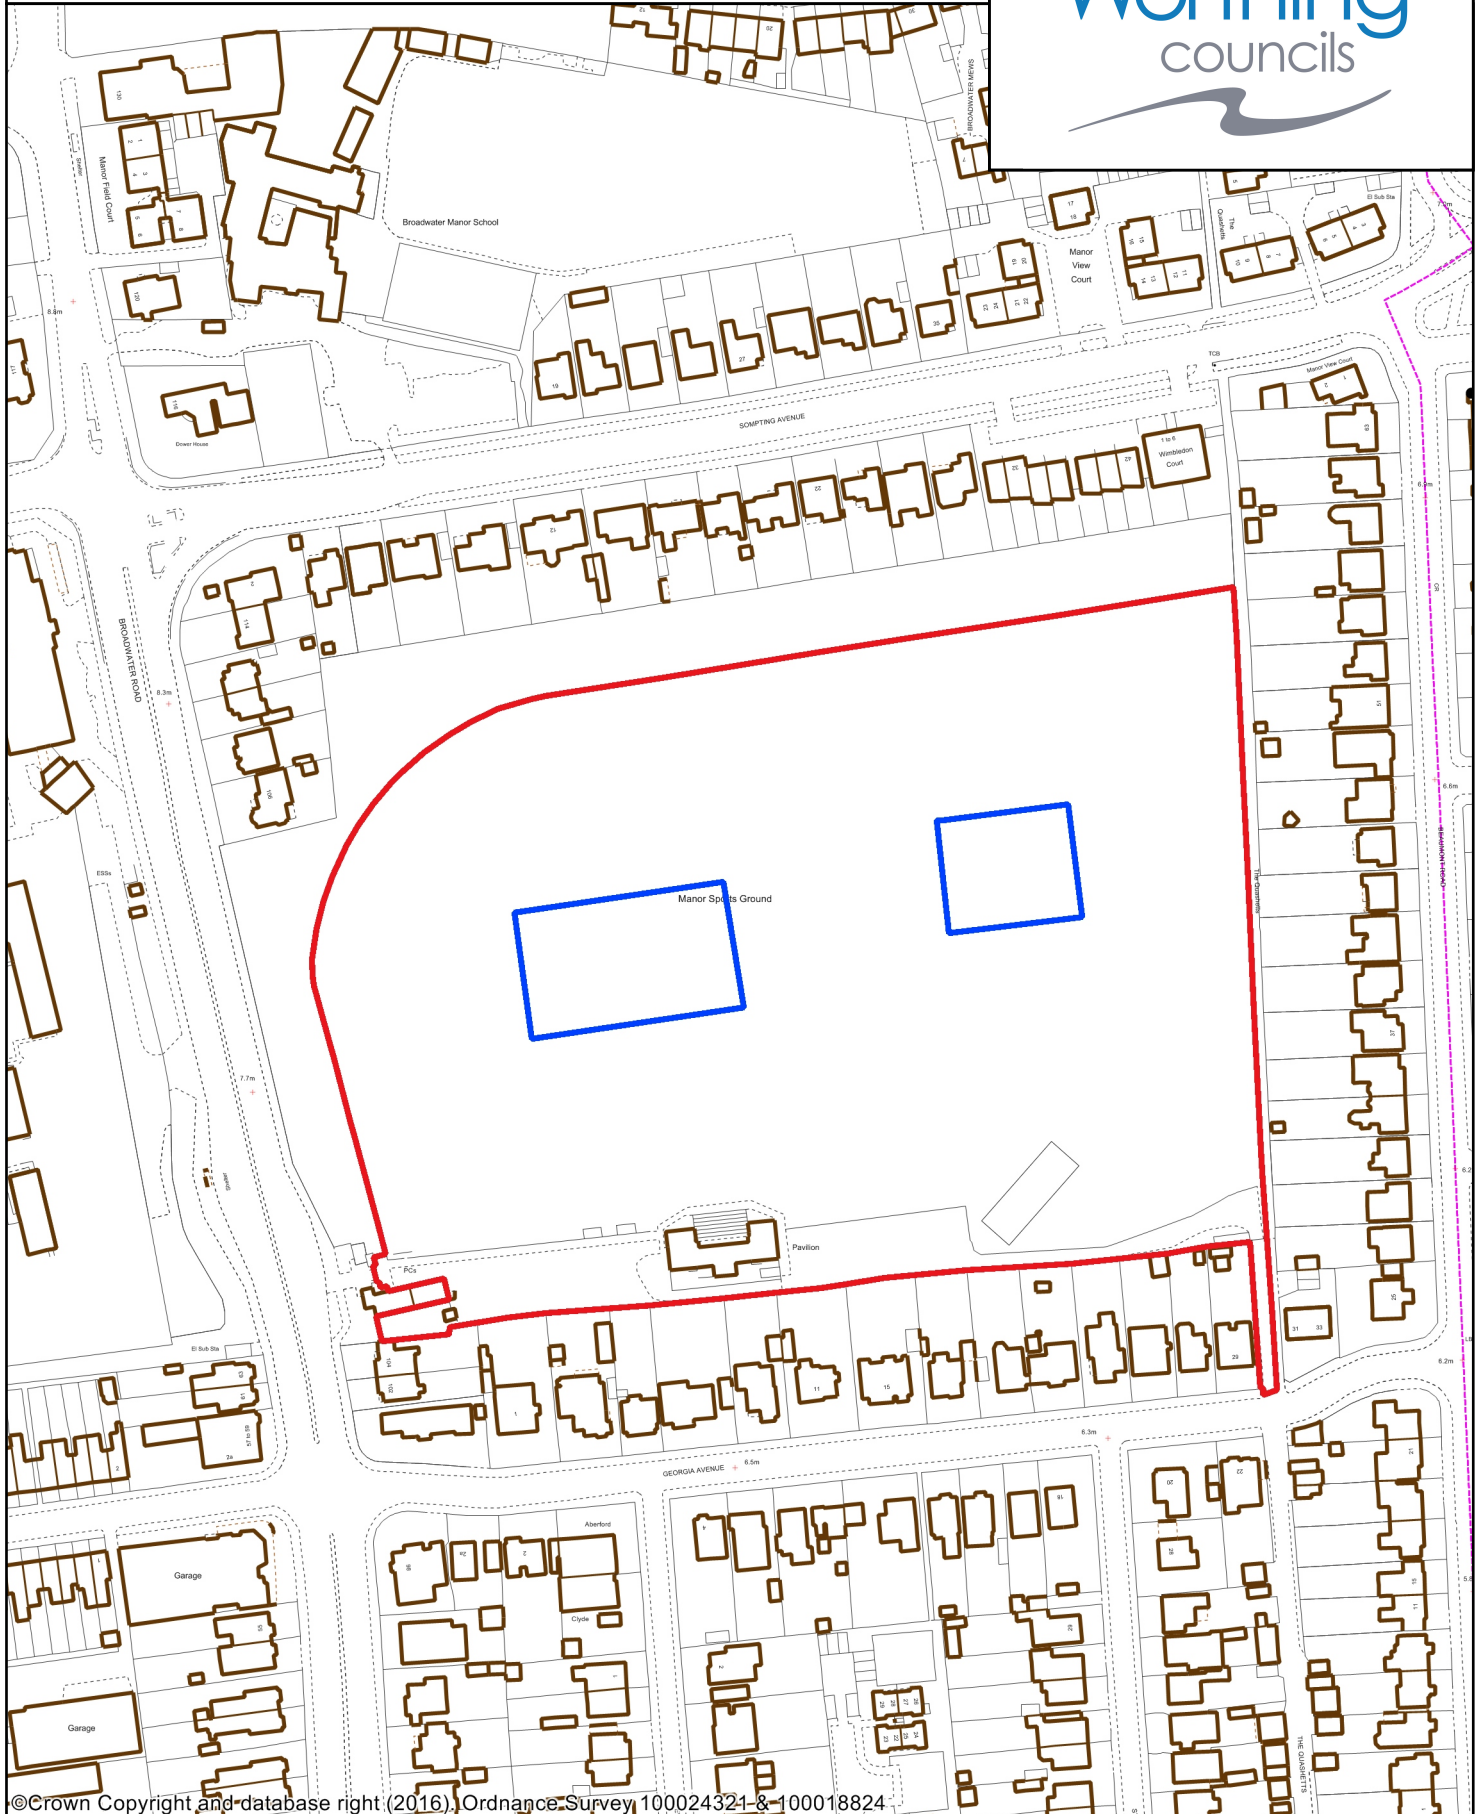

Site: Manor Sports Ground, Georgia Avenue, Worthing

09 May 2016

©Crown Copyright and database right (2016), Ordnance Survey 100024321 & 100018824

Public Space Protection Order - Dog Control in Worthing,

Dogs to be on leads - within land edged red,
Dog exclusion area - within land edged blue

Copyright:

This map is reproduced from Ordnance Survey material with the permission of Ordnance Survey on behalf of the Controller of Her Majesty's Stationery Office Crown Copyright. Unauthorised reproduction infringes Crown copyright and may lead to prosecution or civil proceedings. Licence Number 100024321 & 100018824, 2016

Site: Marine Gardens, Marine Parade, Worthing

03 May 2016

Adur &
Worthing
councils

Land immediately North of Marine Parade and surrounded by
Winchelsea Gardens to North, East and West

©Crown Copyright and database right (2016). Ordnance Survey 100024321 & 100018824

Public Space Protection Order - Dog Control in Worthing,

Dogs to be on leads - within land edged red,
Dog exclusion area - within land edged blue

Copyright:

This map is reproduced from Ordnance Survey material with the permission of Ordnance Survey on behalf of the Controller of Her Majesty's Stationery Office Crown Copyright. Unauthorised reproduction infringes Crown copyright and may lead to prosecution or civil proceedings. Licence Number 100024321 & 100018824, 2016