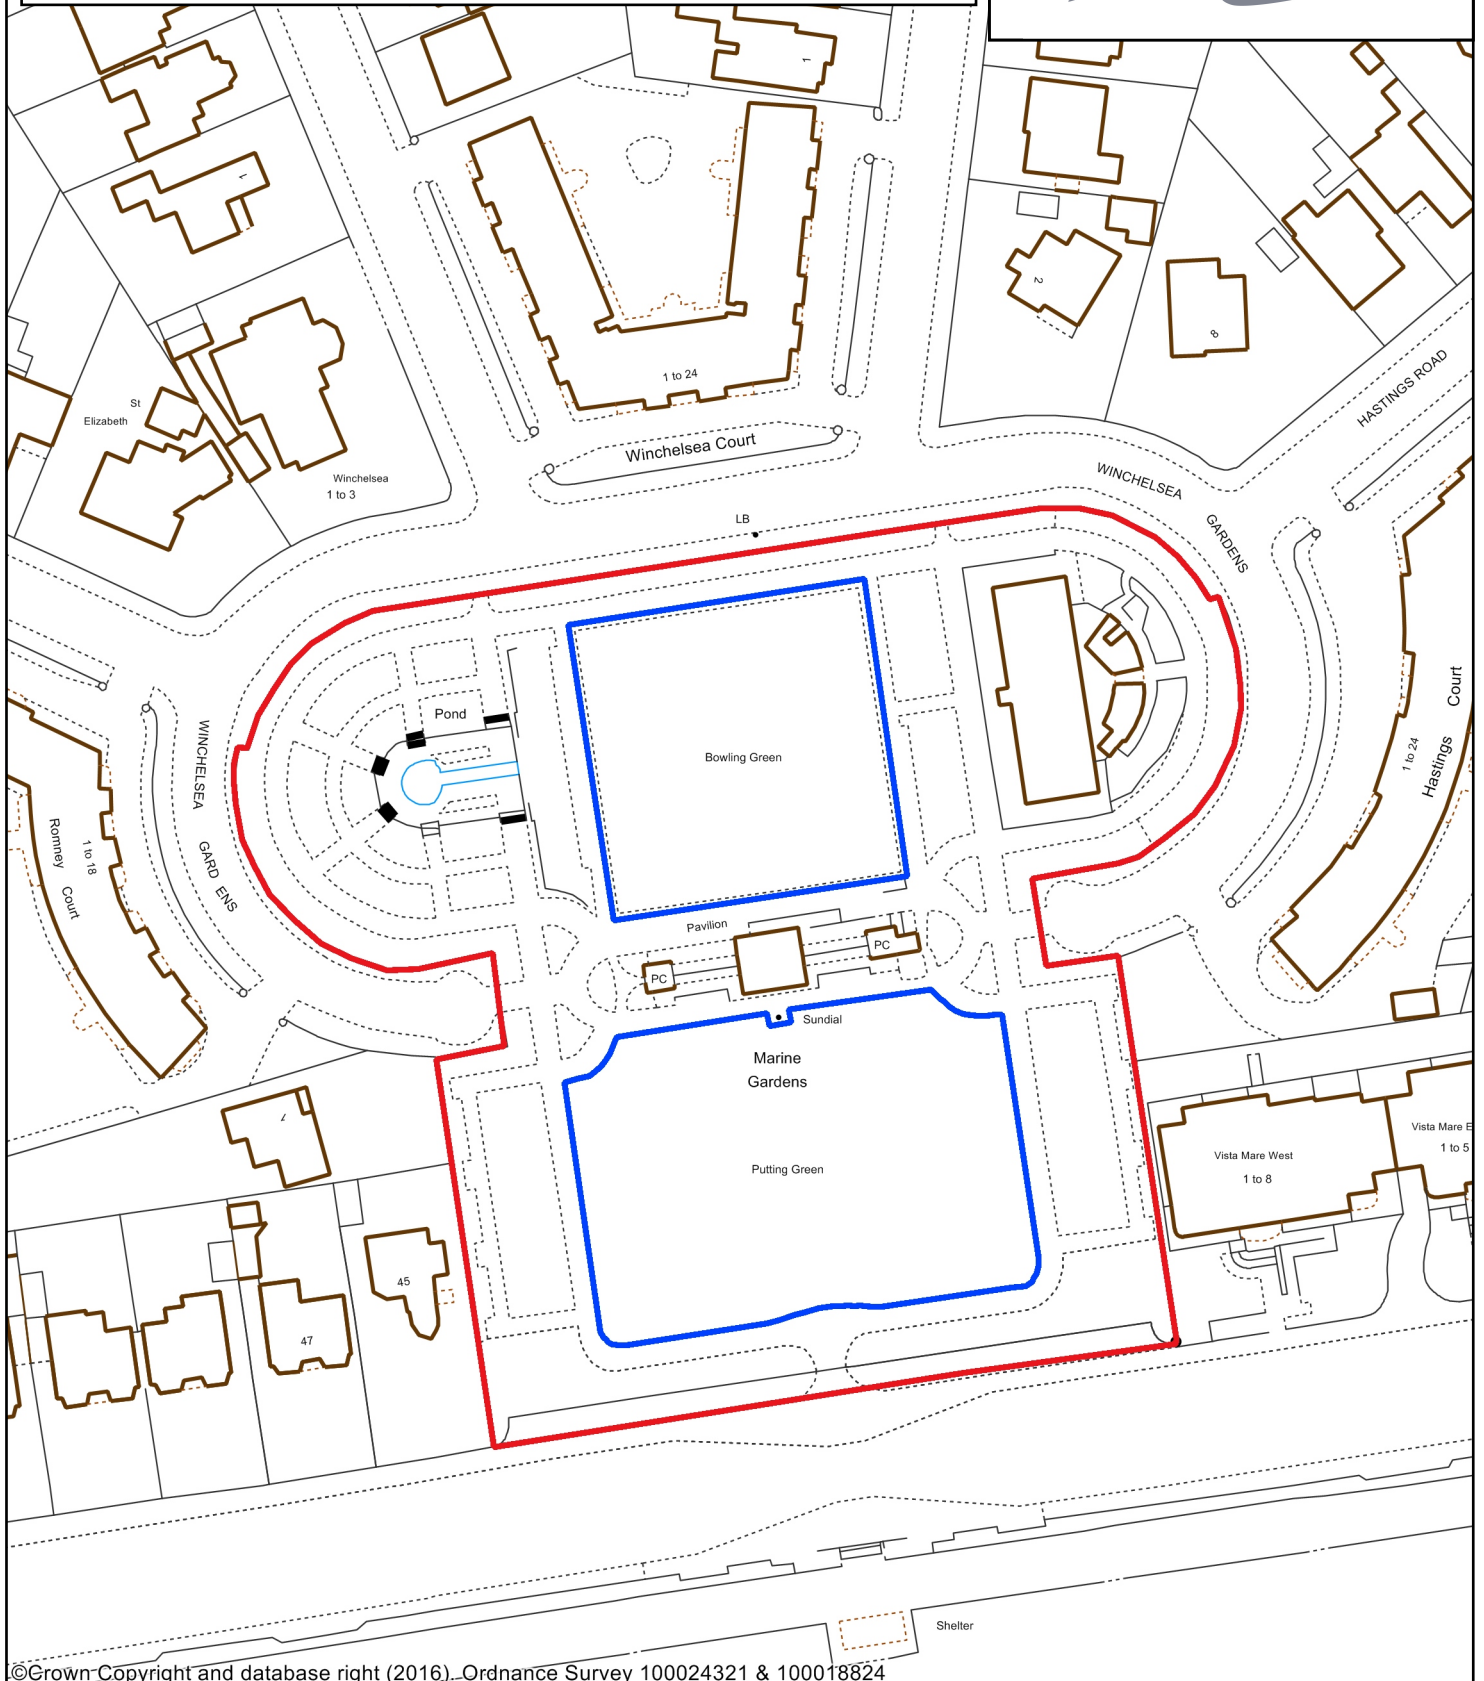

Site: Manor Sports Ground, Georgia Avenue, Worthing

09 May 2016

©Crown Copyright and database right (2016), Ordnance Survey 100024321 & 100018824

Public Space Protection Order - Dog Control in Worthing,

Dogs to be on leads - within land edged red,
Dog exclusion area - within land edged blue

Copyright:

This map is reproduced from Ordnance Survey material with the permission of Ordnance Survey on behalf of the Controller of Her Majesty's Stationery Office Crown Copyright. Unauthorised reproduction infringes Crown copyright and may lead to prosecution or civil proceedings. Licence Number 100024321 & 100018824, 2016

Site: Marine Gardens, Marine Parade, Worthing

03 May 2016

Adur &
Worthing
councils

Land immediately North of Marine Parade and surrounded by
Winchelsea Gardens to North, East and West

©Crown Copyright and database right (2016). Ordnance Survey 100024321 & 100018824

Public Space Protection Order - Dog Control in Worthing,

Dogs to be on leads - within land edged red,
Dog exclusion area - within land edged blue

Copyright:

This map is reproduced from Ordnance Survey material with the permission of Ordnance Survey on behalf of the Controller of Her Majesty's Stationery Office Crown Copyright. Unauthorised reproduction infringes Crown copyright and may lead to prosecution or civil proceedings. Licence Number 100024321 & 100018824, 2016