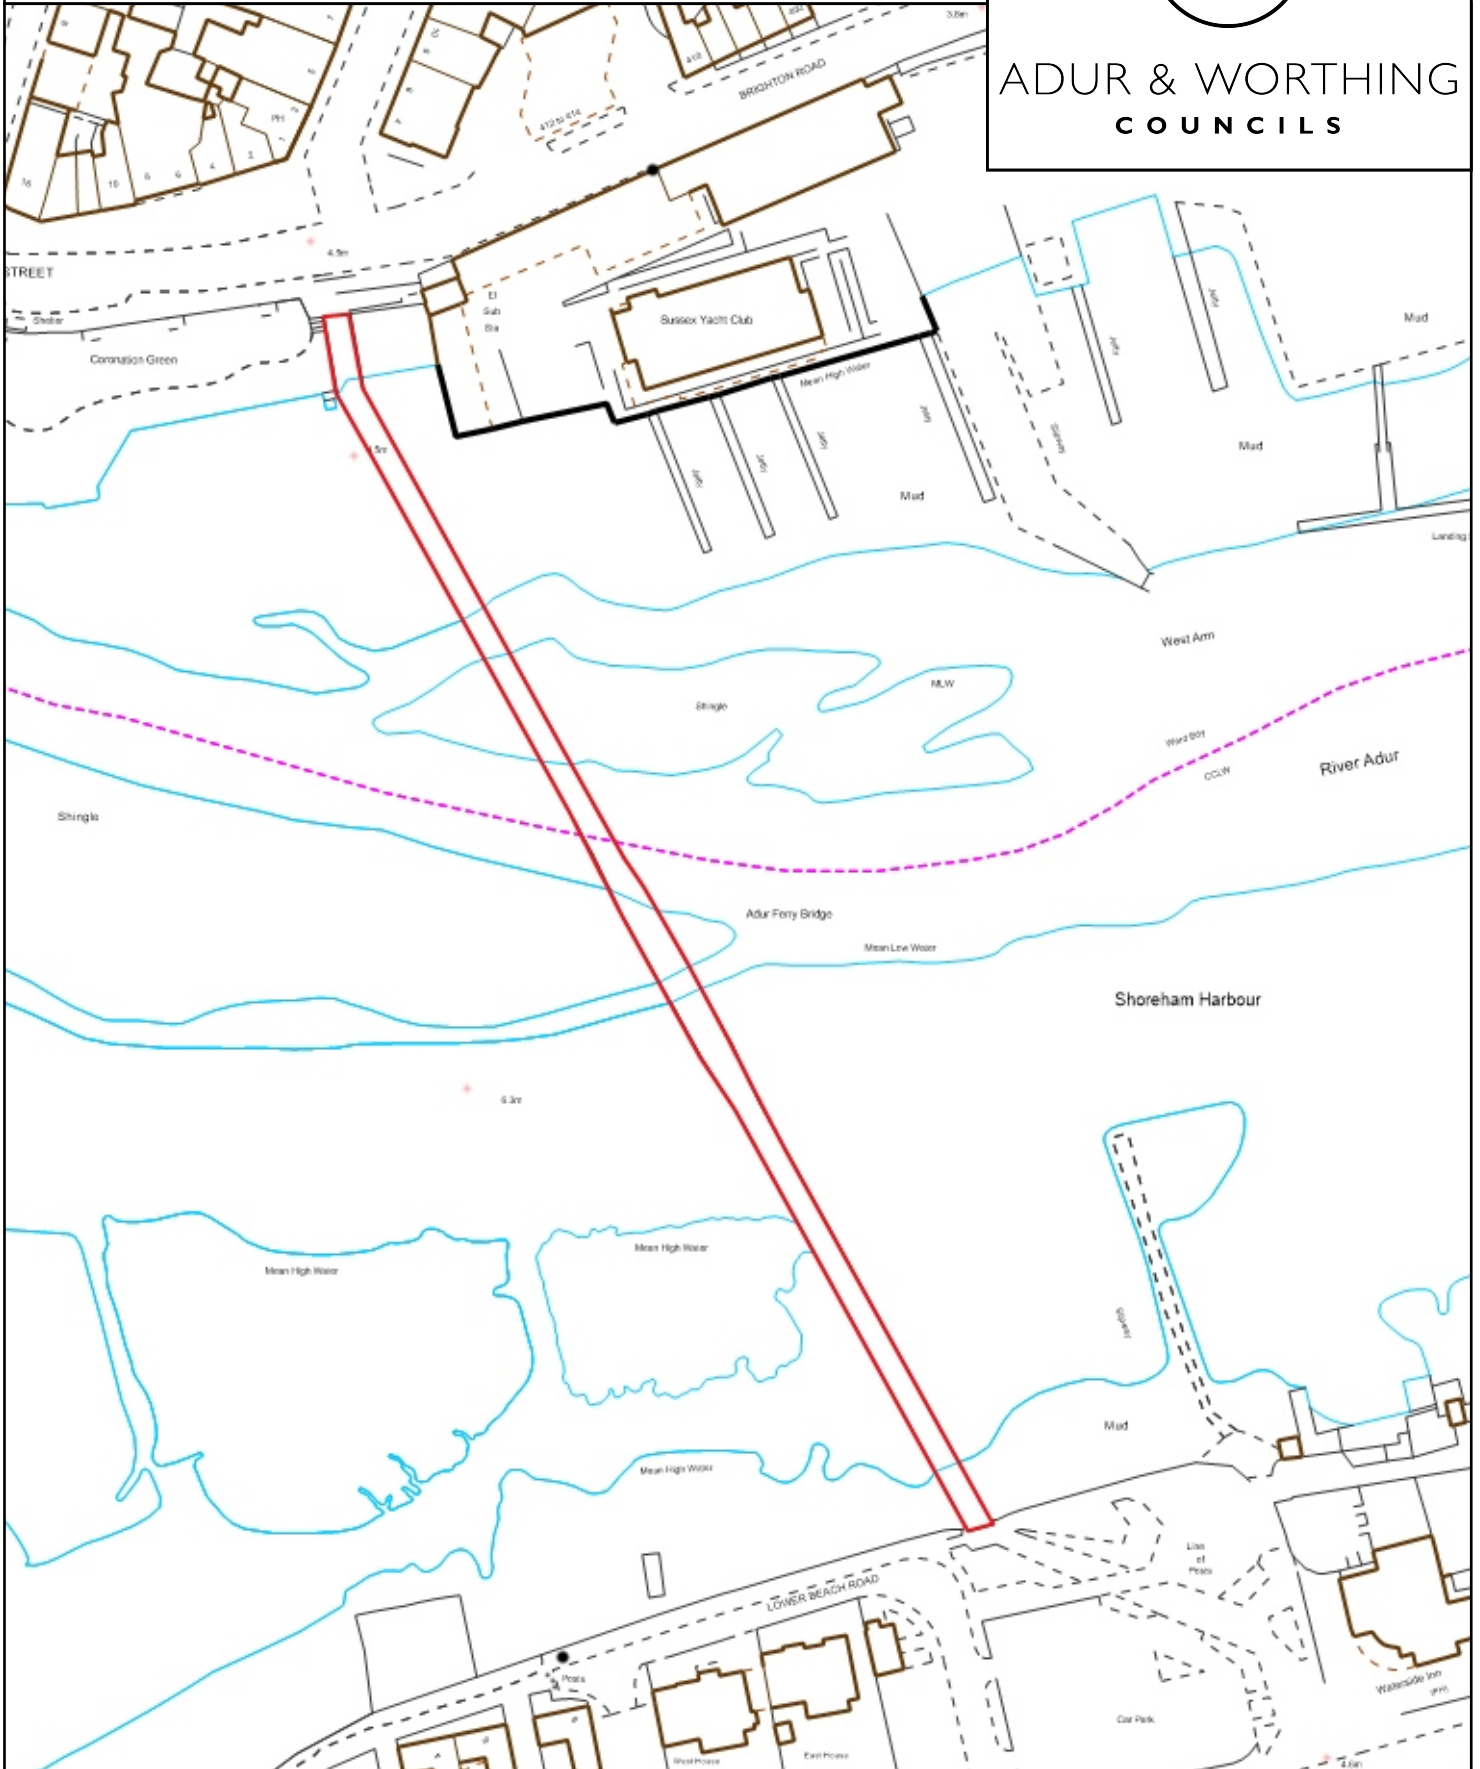

Site: Adur Ferry Bridge

05 July 2022

ADUR & WORTHING
COUNCILS

©Crown Copyright and database right (2022). Ordnance Survey 100024321 & 100018824

Public Space Protection Order - Dog Control in Adur,
Dogs to be on leads - within land edged red,
Dog exclusion area - within land edged blue

Copyright:

This map is reproduced from Ordnance Survey material with the permission of Ordnance Survey on behalf of the Controller of Her Majesty's Stationery Office Crown Copyright. Unauthorised reproduction infringes Crown copyright and may lead to prosecution or civil proceedings. Licence Number 100024321 & 100018824, 2022