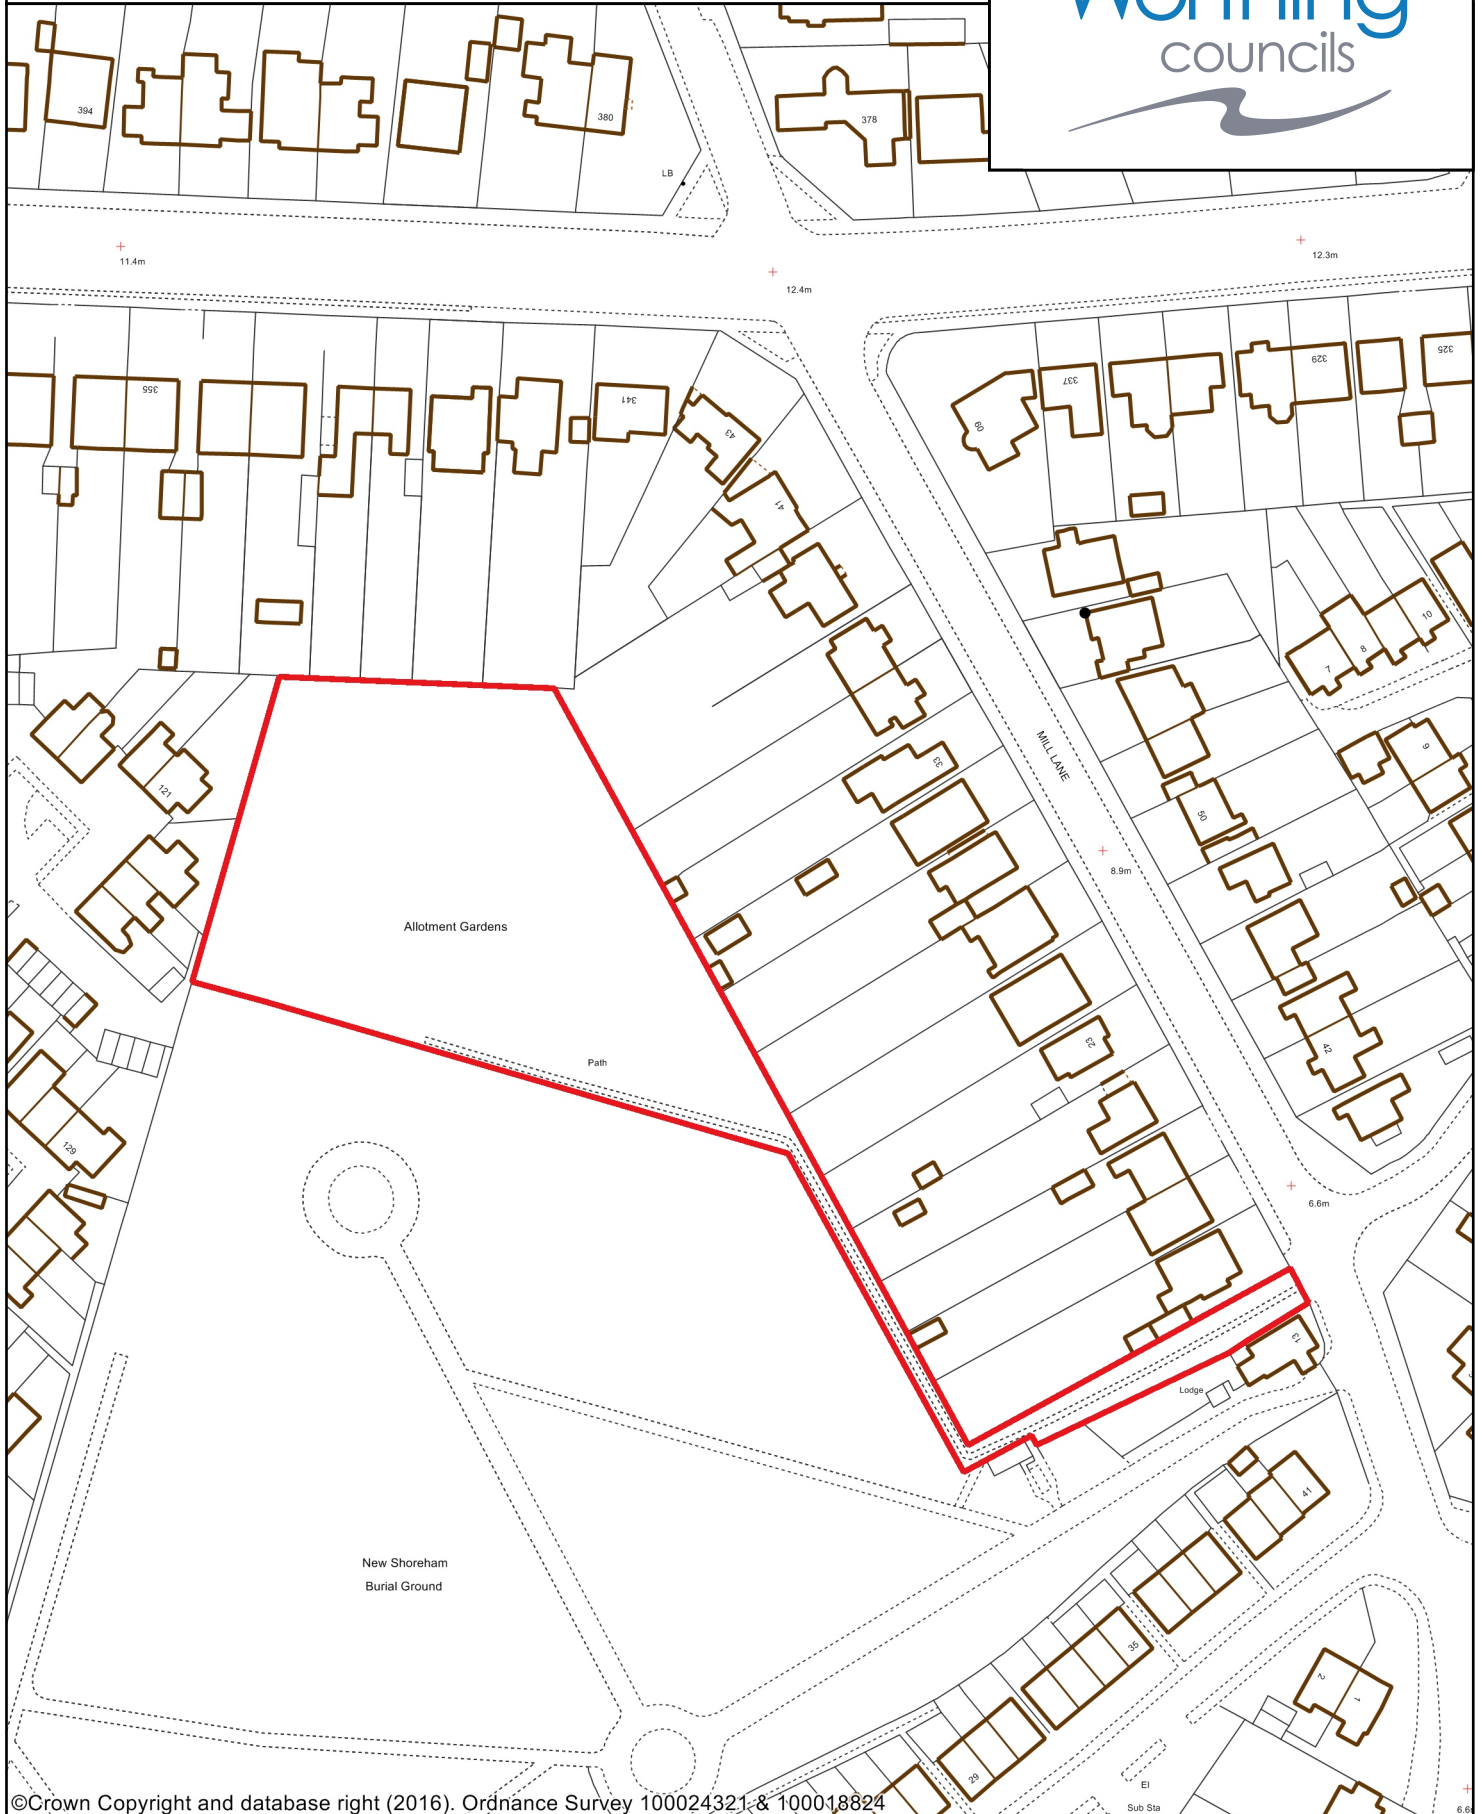

Site: Buckingham Park, Play Area and Sports areas, Upper Shoreham Road, Shoreham

14 July 2016

©Crown Copyright and database right (2016). Ordnance Survey 100024321 & 100018824

Public Space Protection Order - Dog Control in Worthing,

Dogs to be on leads - within land edged red,
Dog exclusion area - within land edged blue

Copyright:

This map is reproduced from Ordnance Survey material with the permission of Ordnance Survey on behalf of the Controller of Her Majesty's Stationery Office Crown Copyright. Unauthorised reproduction infringes Crown copyright and may lead to prosecution or civil proceedings. Licence Number 100024321 & 100018824, 2016

Site: Cemetery Allotments, Mill Lane, Shoreham

14 June 2016

©Crown Copyright and database right (2016). Ordnance Survey 100024321 & 100018824

Public Space Protection Order - Dog Control in Worthing,

Dogs to be on leads - within land edged red,
Dog exclusion area - within land edged blue