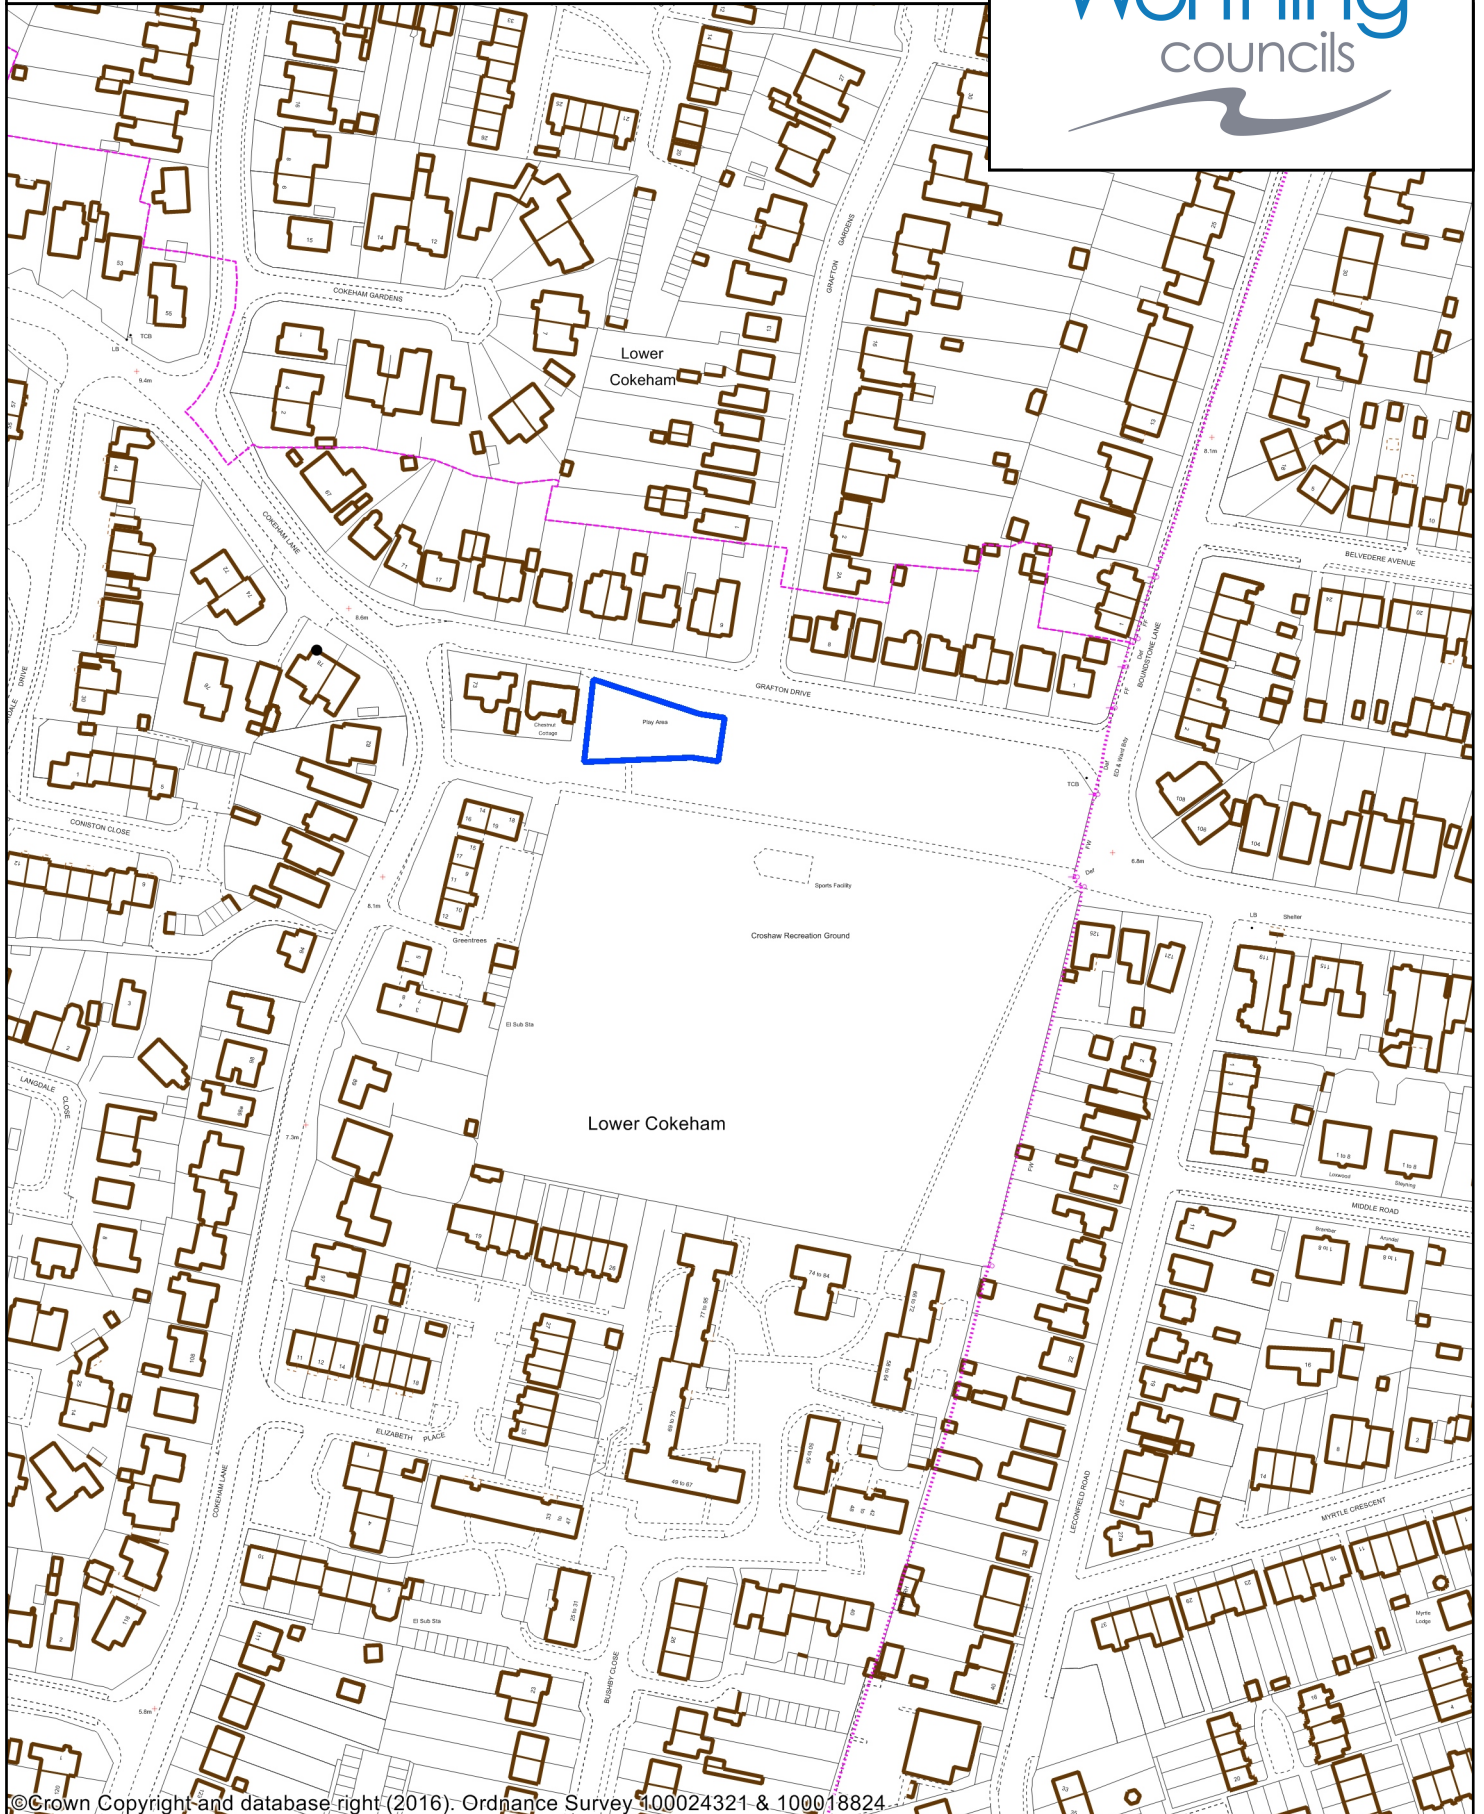

Site: Croshaw Recreation Ground Play Area, Grafton Drive Lancing

27 July 2016

©Crown Copyright and database right (2016): Ordnance Survey 100024321 & 100018824

Copyright:

Public Space Protection Order - Dog Control in Worthing,

Dogs to be on leads - within land edged red,
Dog exclusion area – within land edged blue

This map is reproduced from Ordnance Survey material with the permission of Ordnance Survey on behalf of the Controller of Her Majesty's Stationery Office Crown Copyright. Unauthorised reproduction infringes Crown copyright and may lead to prosecution or civil proceedings. Licence Number 100024321 & 100018824, 2016