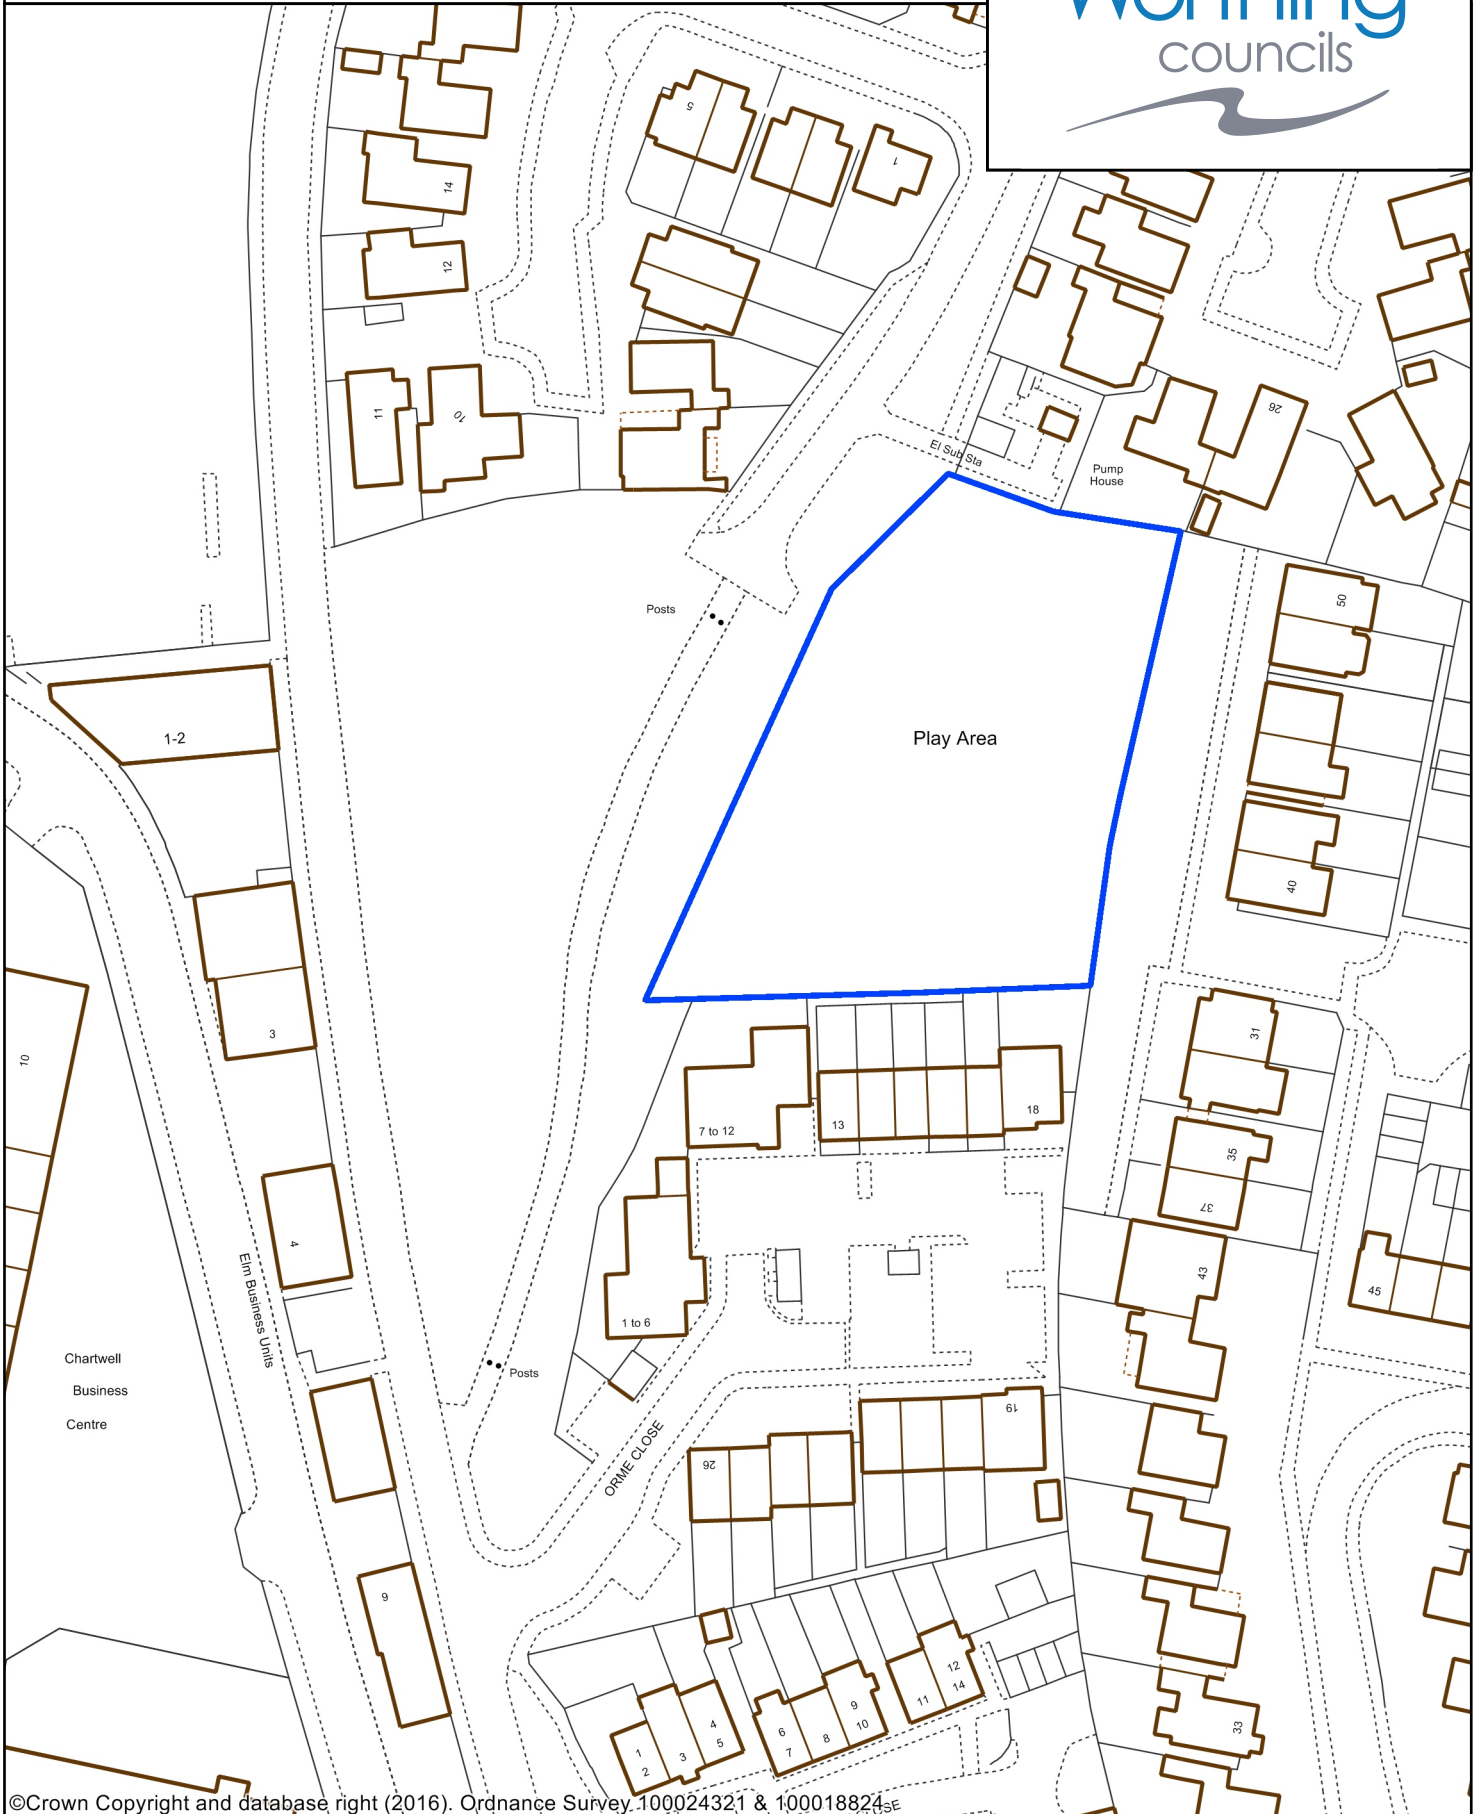

Site: Cemetery Allotments, Mill Lane, Shoreham

14 June 2016

©Crown Copyright and database right (2016). Ordnance Survey 100024321 & 100018824

Public Space Protection Order - Dog Control in Worthing,

Dogs to be on leads - within land edged red,
Dog exclusion area - within land edged blue

Site: East Lancing Recreation Ground, Orient Road, Lancing

27 July 2016

©Crown Copyright and database right (2016), Ordnance Survey 100024321 & 100018824

Public Space Protection Order - Dog Control in Worthing,

Dogs to be on leads - within land edged red,
Dog exclusion area – within land edged blue

Copyright:

This map is reproduced from Ordnance Survey material with the permission of Ordnance Survey on behalf of the Controller of Her Majesty's Stationery Office Crown Copyright. Unauthorised reproduction infringes Crown copyright and may lead to prosecution or civil proceedings. Licence Number 100024321 & 100018824, 2016

Site: Elm Grove Play Area, Elm Grove, Lancing

14 June 2016

©Crown Copyright and database right (2016). Ordnance Survey 100024321 & 100018824SE

Public Space Protection Order - Dog Control in Worthing,

Dogs to be on leads - within land edged red,
Dog exclusion area - within land edged blue