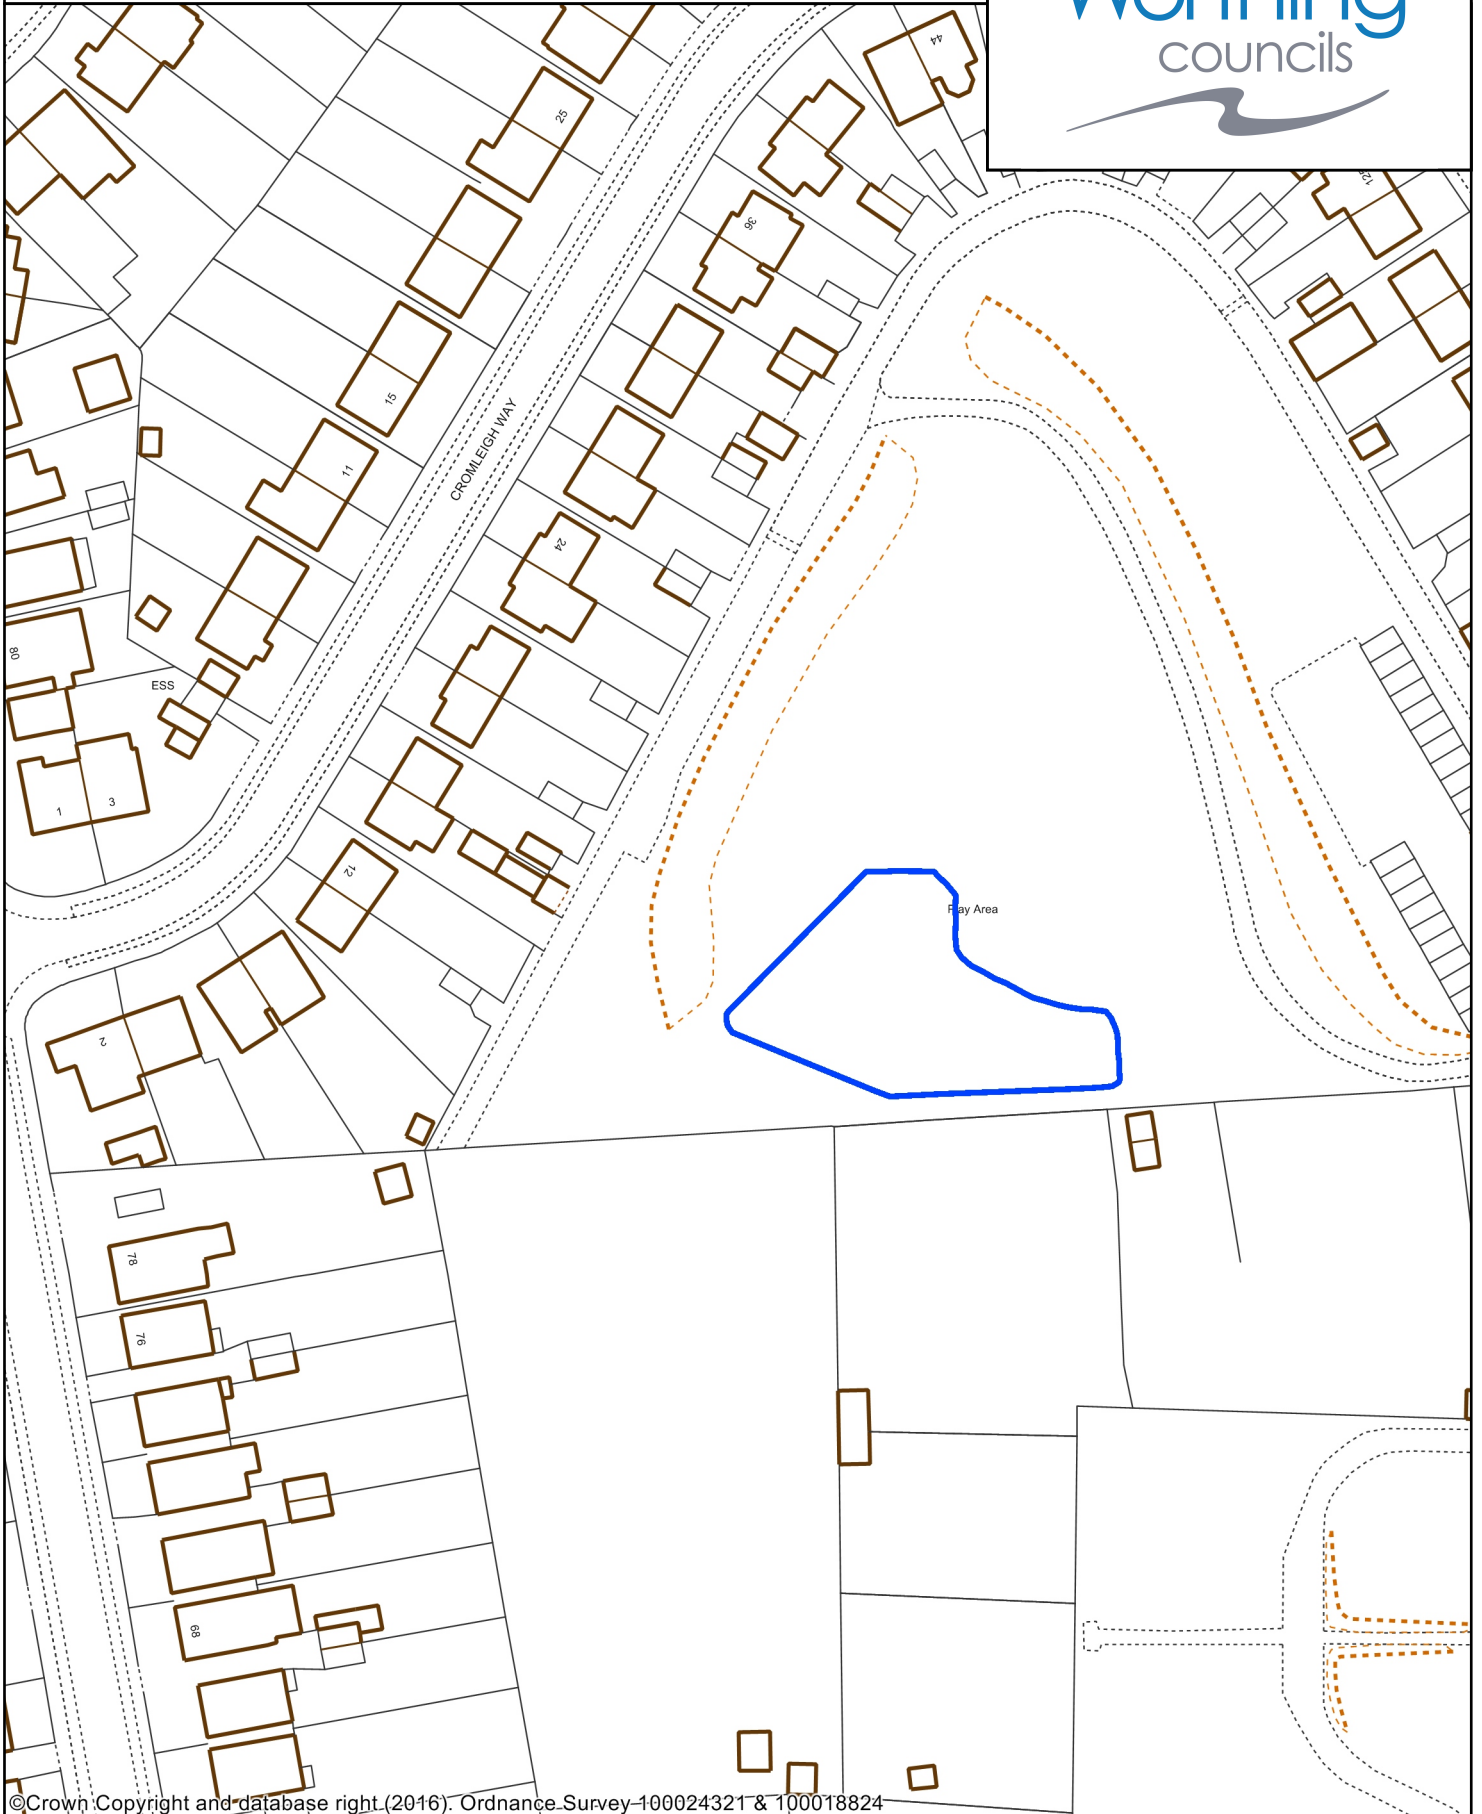

Site: Cromleigh Recreation Ground Play Area, Downsway, Southwick

30 June 2016

©Crown Copyright and database right (2016). Ordnance Survey 100024321 & 100018824

Public Space Protection Order - Dog Control in Worthing,

Dogs to be on leads - within land edged red,
Dog exclusion area - within land edged blue

Copyright:

This map is reproduced from Ordnance Survey material with the permission of Ordnance Survey on behalf of the Controller of Her Majesty's Stationery Office Crown Copyright. Unauthorised reproduction infringes Crown copyright and may lead to prosecution or civil proceedings. Licence Number 100024321 & 100018824, 2016