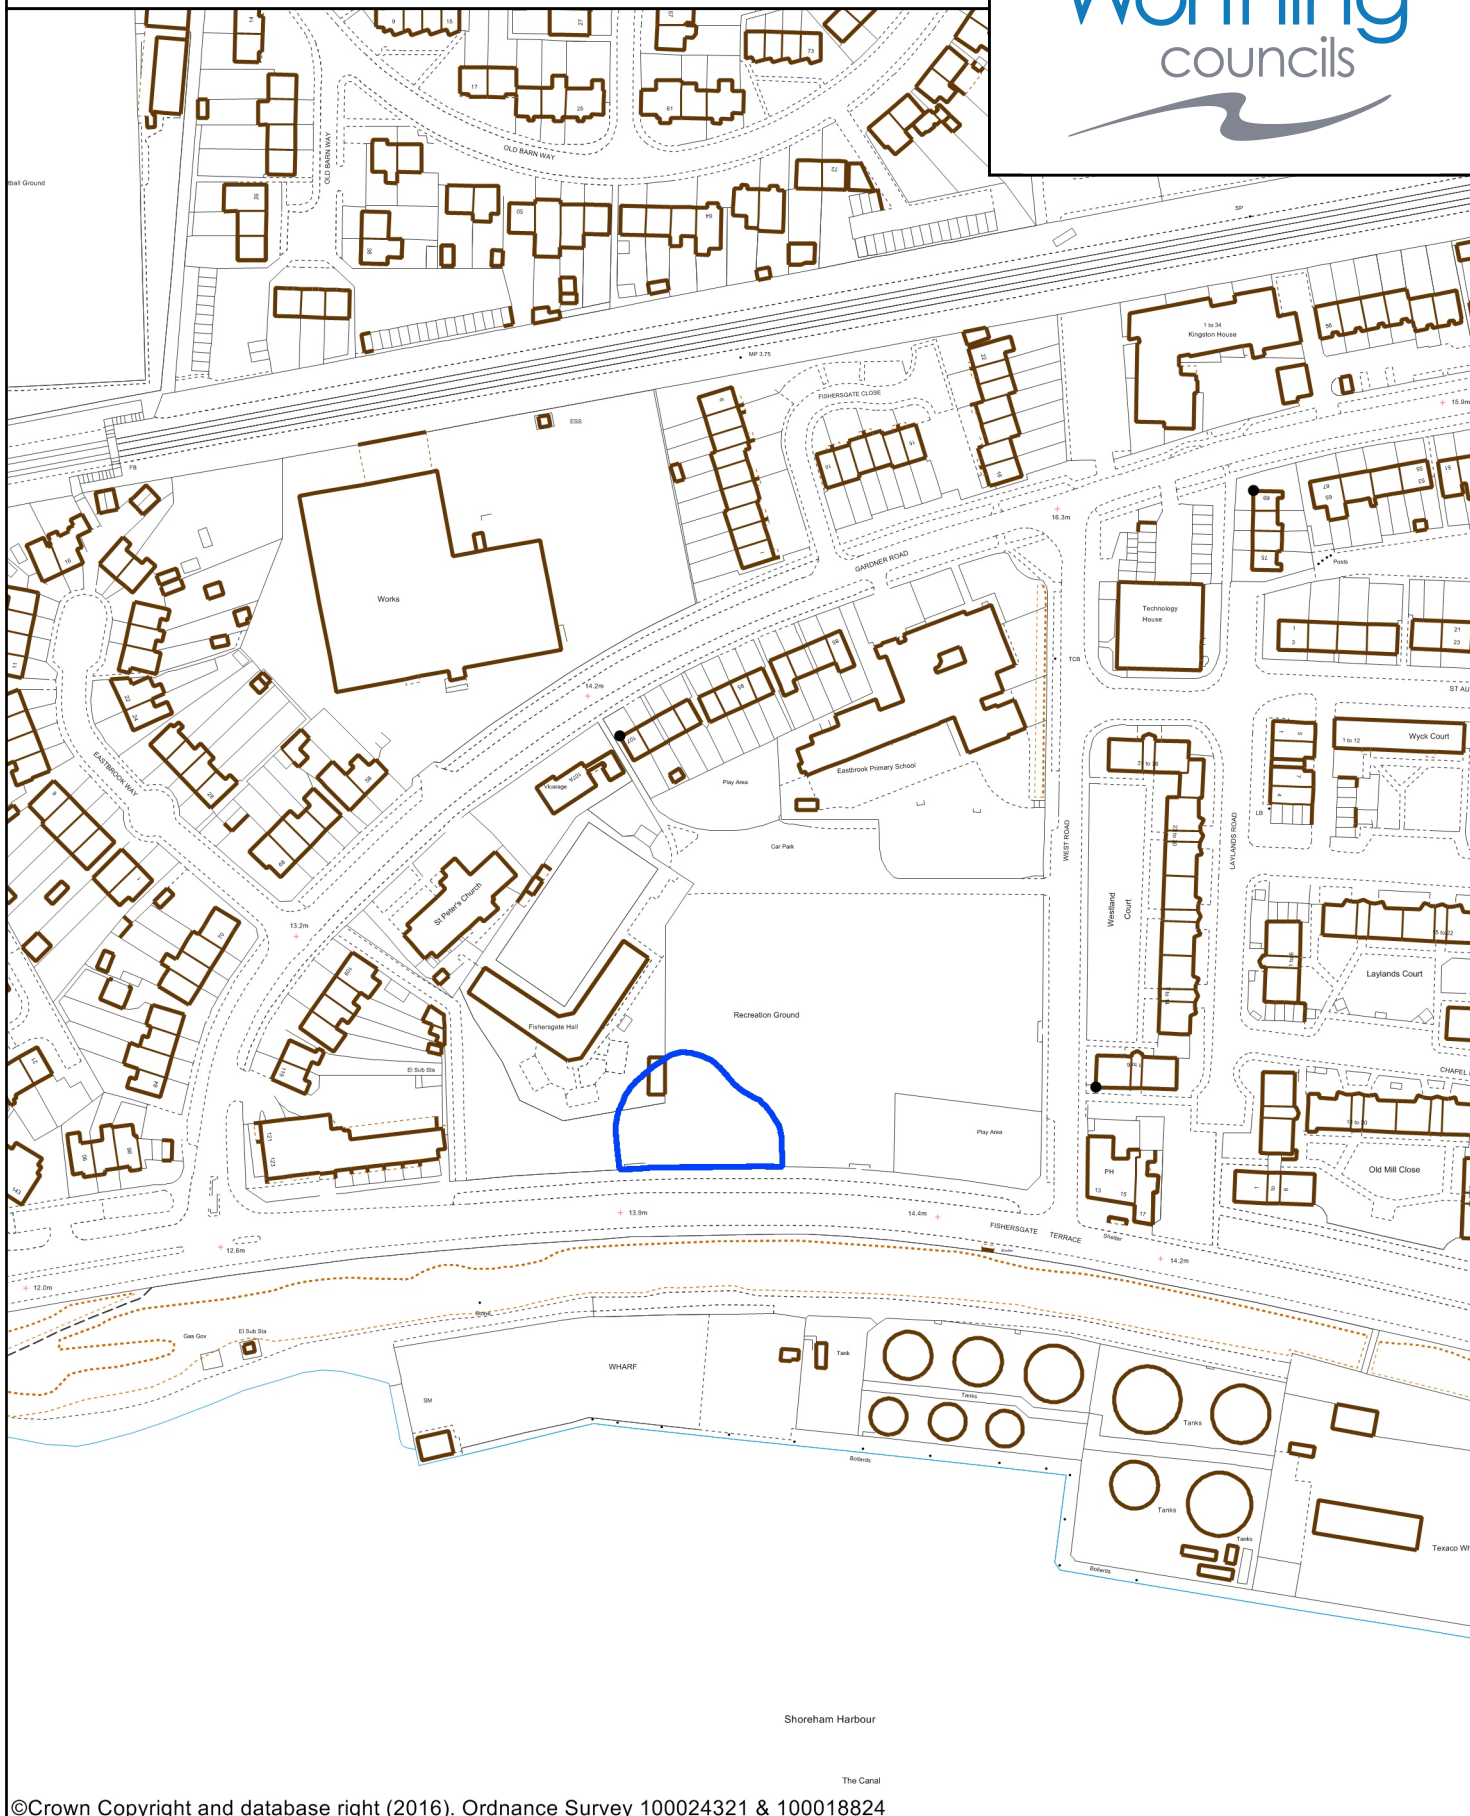

Site: Fishersgate Recreation Ground Play Area, Fishersgate Terrace
Fishersgate

16 June 2016

©Crown Copyright and database right (2016). Ordnance Survey 100024321 & 100018824

Public Space Protection Order - Dog Control in Worthing,
Dogs to be on leads - within land edged red,
Dog exclusion area – within land edged blue

Copyright:
This map is reproduced from Ordnance Survey material with the permission of Ordnance Survey on behalf of the Controller of Her Majesty's Stationery Office Crown Copyright. Unauthorised reproduction infringes Crown copyright and may lead to prosecution or civil proceedings. Licence Number 100024321 & 100018824, 2016