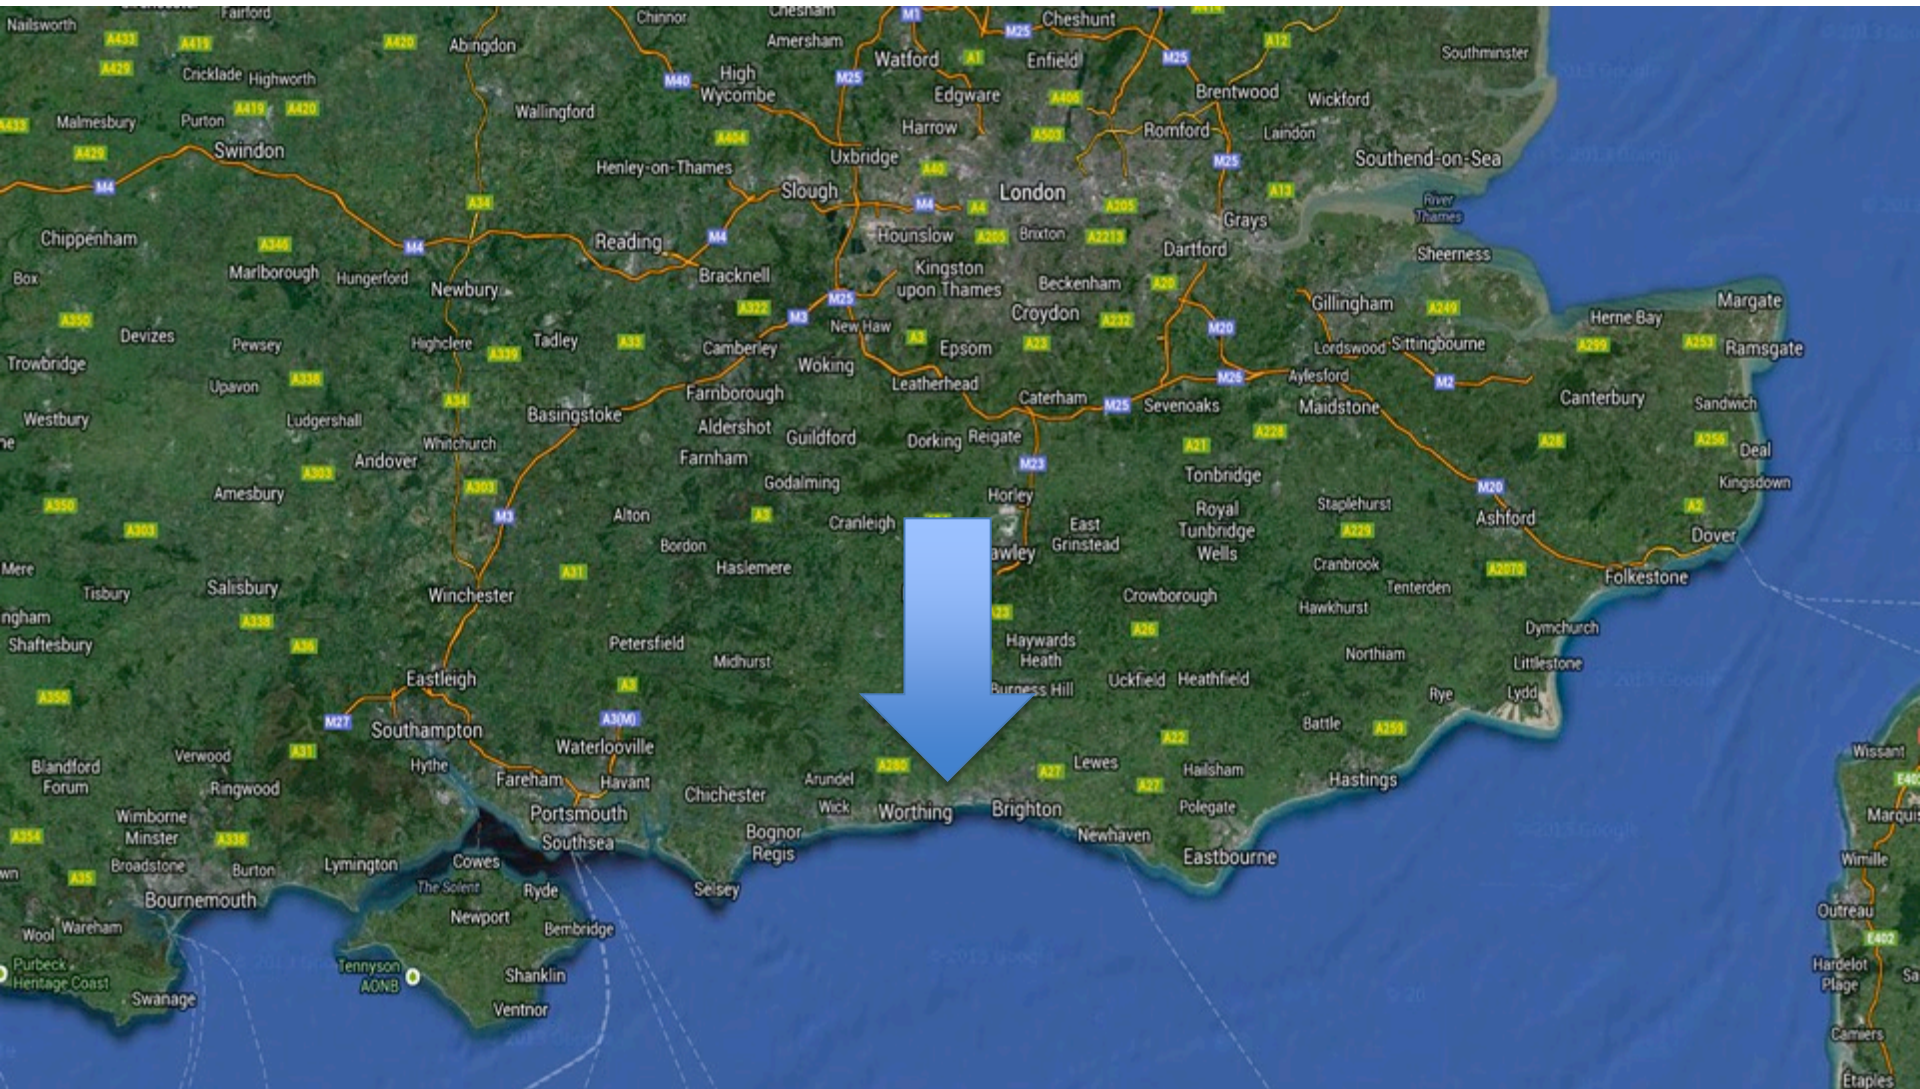

**SOUTH
DOWN
PROJECT**

SOUTH DOWN PROJECT

Creating a world class development
in the South Downs National Park.

The South Down Project is an independent group of stakeholders who are creating the opportunity for a world class development on the largest single available site in the South Downs National Park.

SOUTH
DOWN
PROJECT

The Shoreham Cement Works

**SOUTH
DOWN
PROJECT**

Site location

SOUTH
DOWN
PROJECT

The Cement Works site today...

**SOUTH
DOWN
PROJECT**

**SOUTH
DOWN
PROJECT**

SOUTH
DOWN
PROJECT

SOUTH
DOWN
PROJECT

SOUTH
DOWN
PROJECT

The project will deliver:

- 2,200 new homes.
- 1,500 jobs during construction.
- 4,400 new jobs post construction.
- Potentially £90m annual gain to the local economy.
- A new high-end Arts and Cultural destination for the South East.