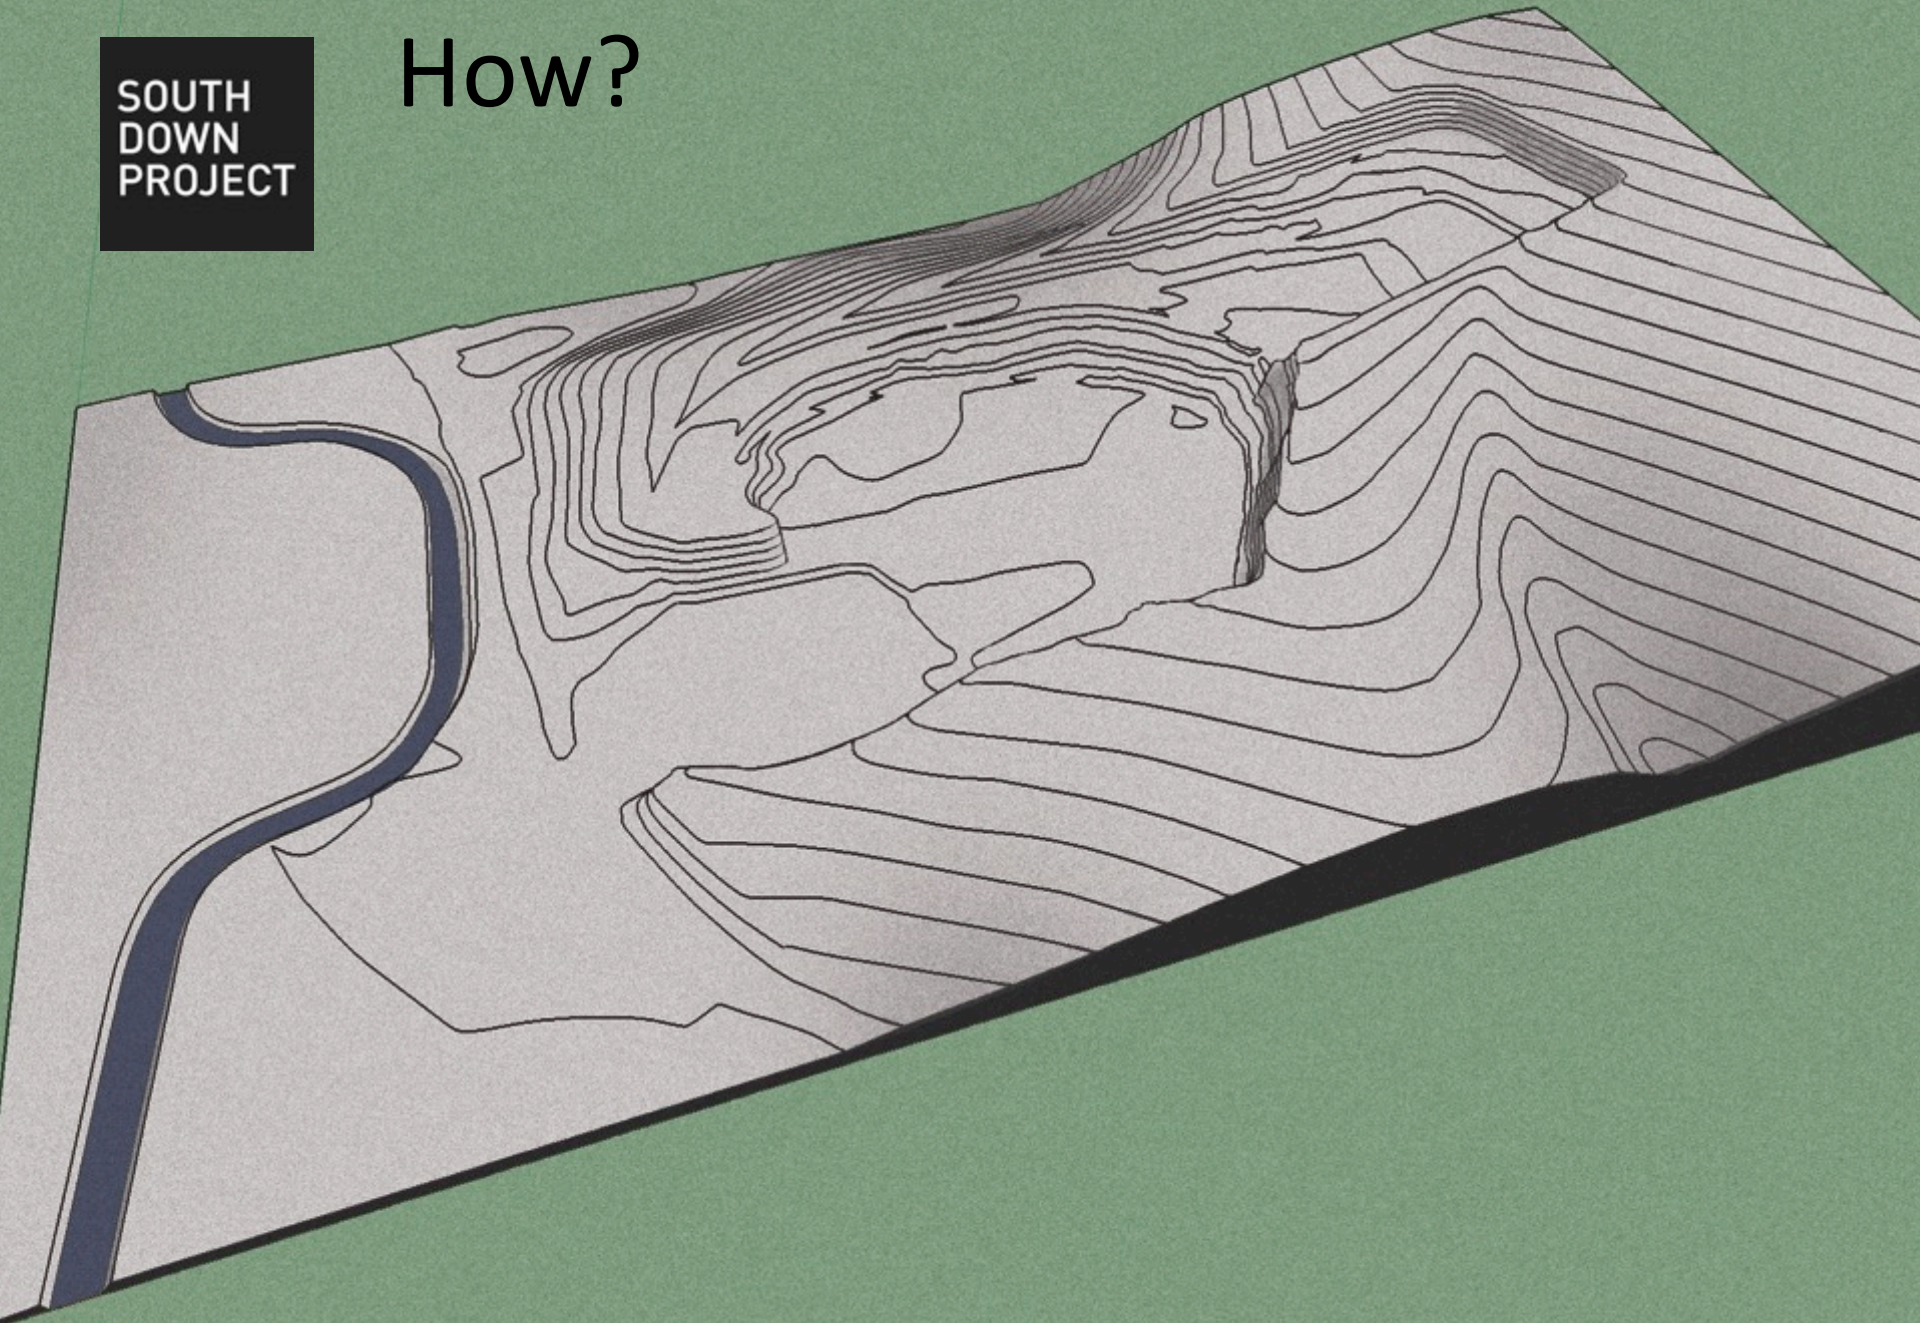

SOUTH
DOWN
PROJECT

How?