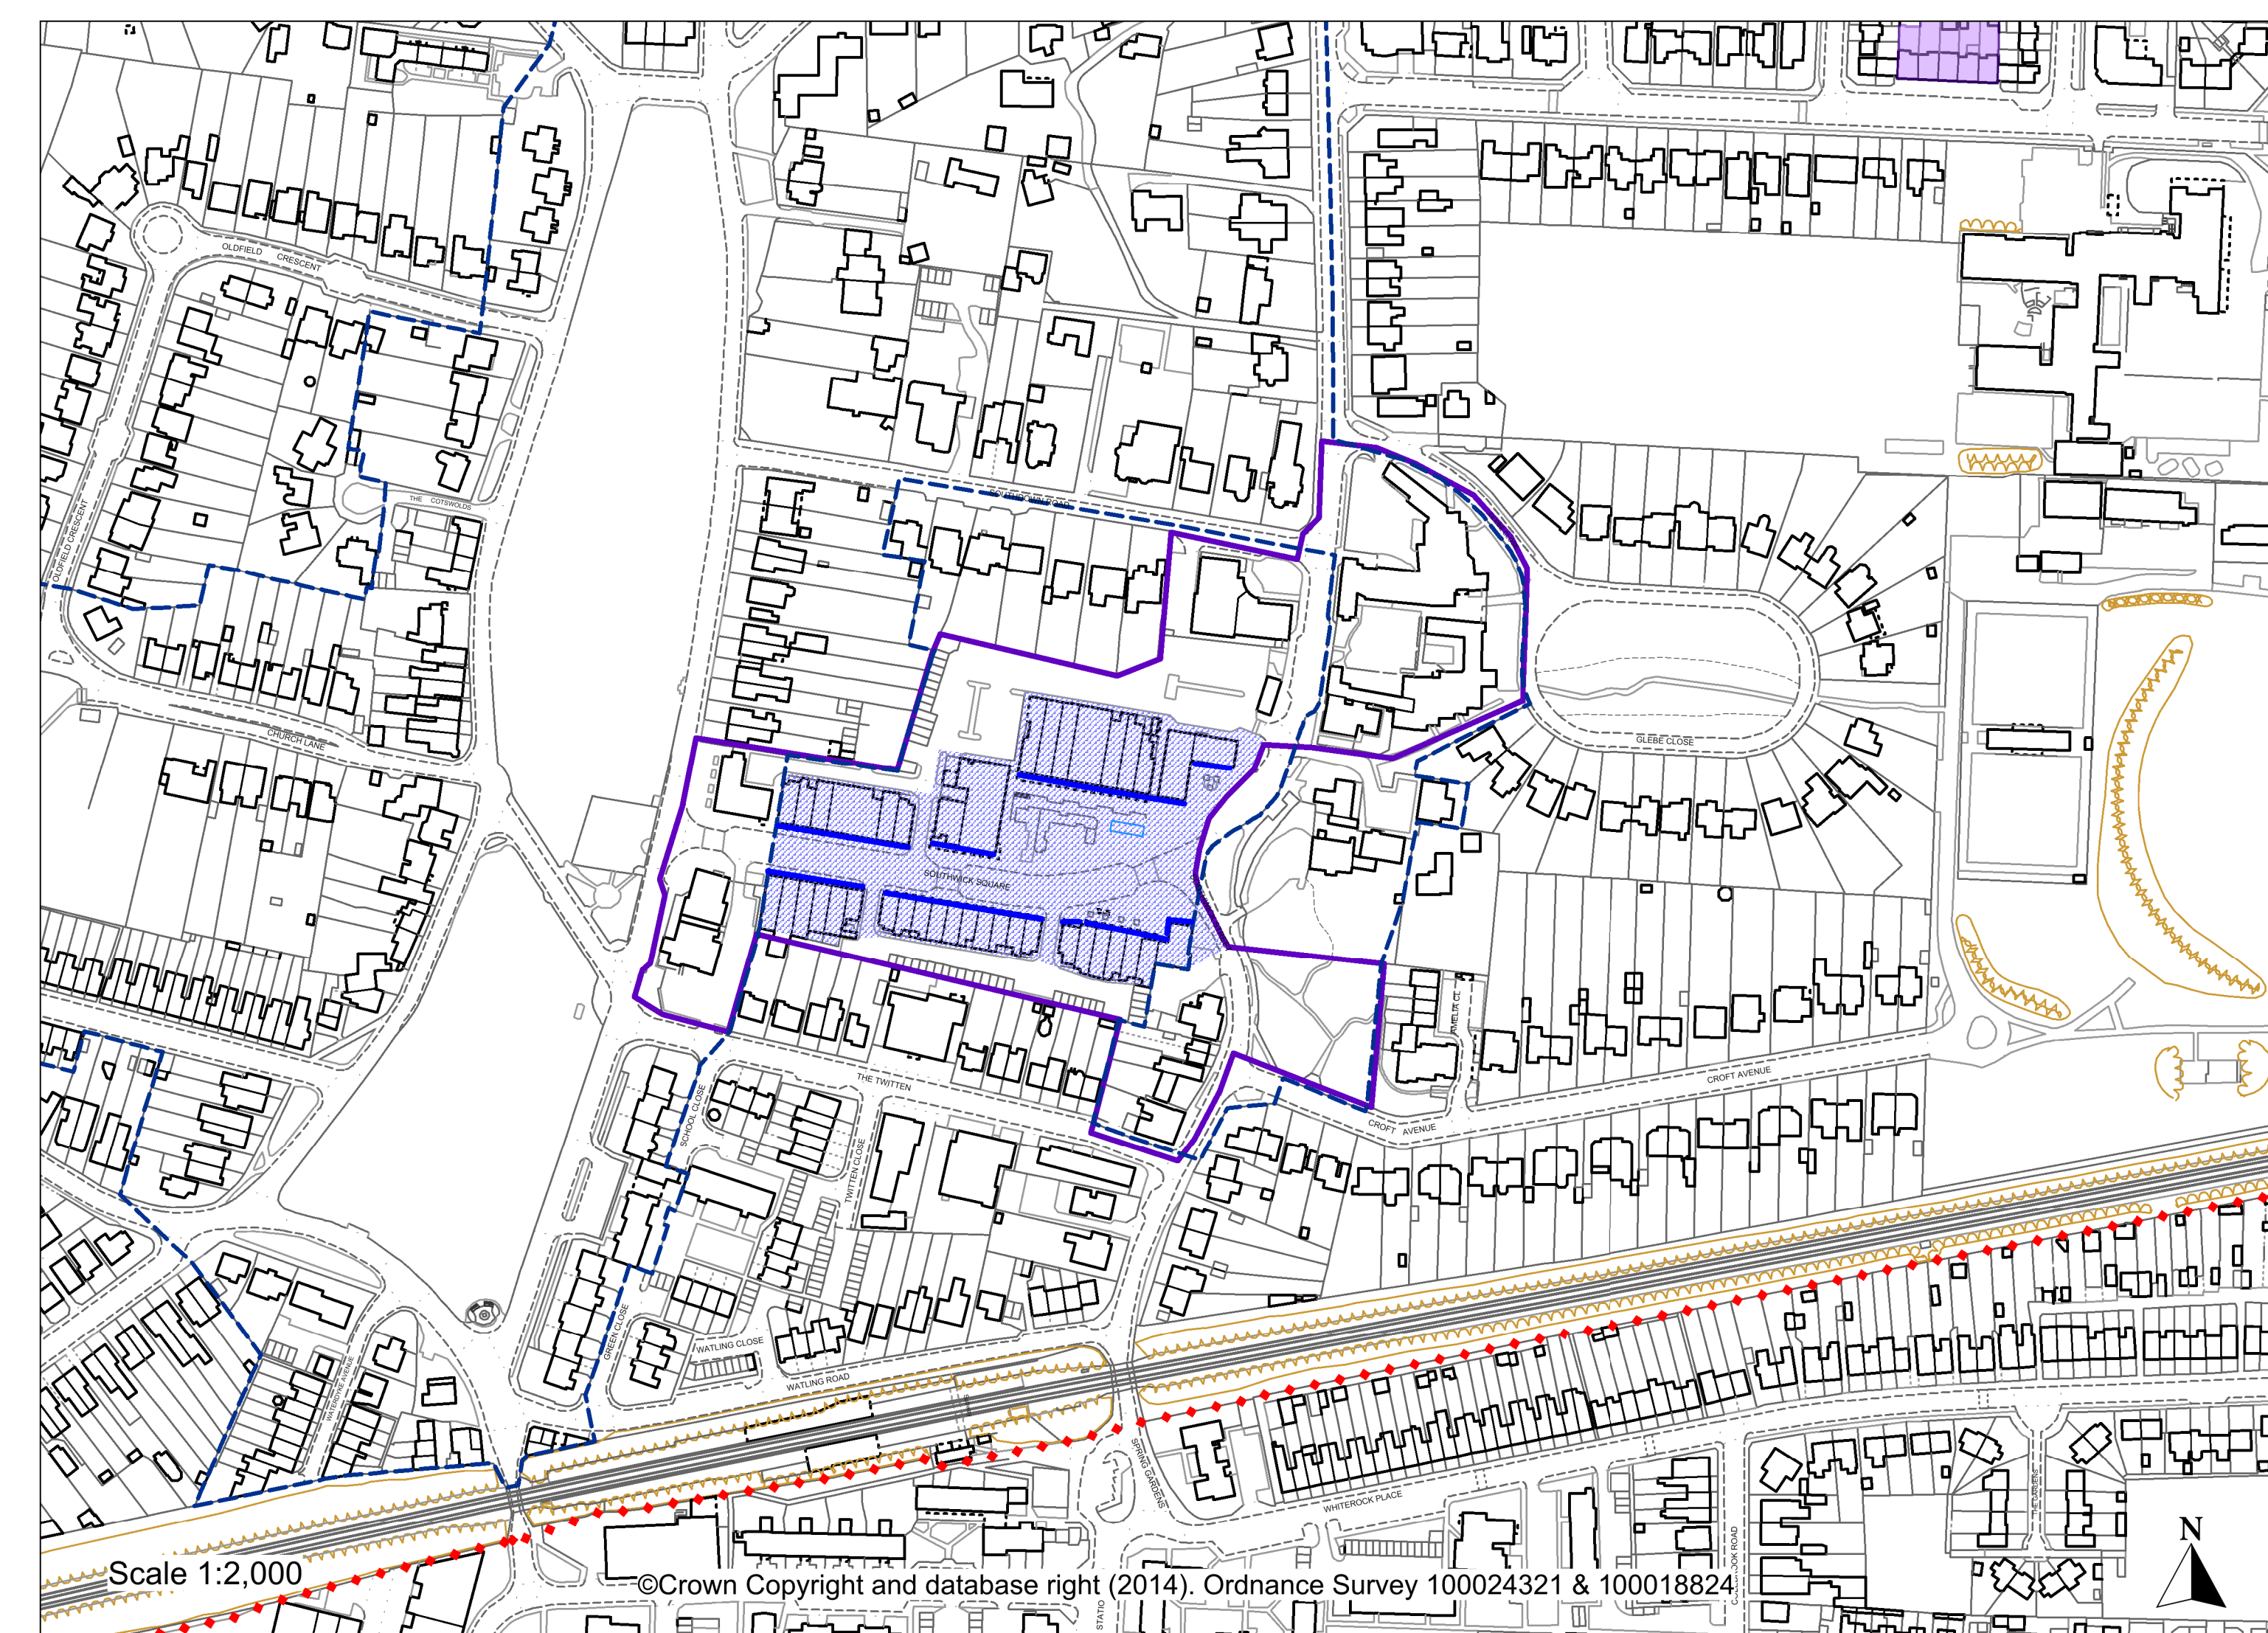

Adur Local Plan Policies Map - Inset Maps 2016

Inset Map 2. Shoreham Town Centre

Inset Map 1. Lancing Town Centre

Inset Map 3. Southwick Town Centre

Legend

Adur Local Plan Area	Site of Nature Conservation Importance (SNCI) - Policy 32	Town Centre Boundaries - Policy 28
Built Up Area (BUA) - Policy 2	Local Nature Reserve (LNR) - Policy 32	Primary Shopping Area - Policy 28
Indicative Built Up Area Boundary	Proposed Extension to SNCI - Policy 6	Primary Retail Frontages - Policies 9, 11, 12, 28
Strategic Site Allocations - Policies 5, 6, 7	Local Green Gap - Policy 14	Secondary Retail Frontages - Policies 9, 11, 28
Potential Development Sites (in or on edge of Shoreham Town Centre) - Policy 11	Countryside - Policy 13	Local Shopping Parades - Policy 28
Protected Employment Sites - Policy 26	Ricardo Boundary - Policies 4, 13	Town Centre Blocks (Numbered) - Policies 9, 11
Eastbrook Development Opportunities - Policy 12	Safeguarded Wharves (as per WSCC Minerals Local Plan, 2003)	Scheduled Ancient Monuments
Shoreham Harbour Broad Location - Policy 8	Conservation Areas - Policies 17, 18	Proposed Roundabout (Indicative) - Policies 5, 7
Site of Special Scientific Interest (SSSI) - Policy 32		