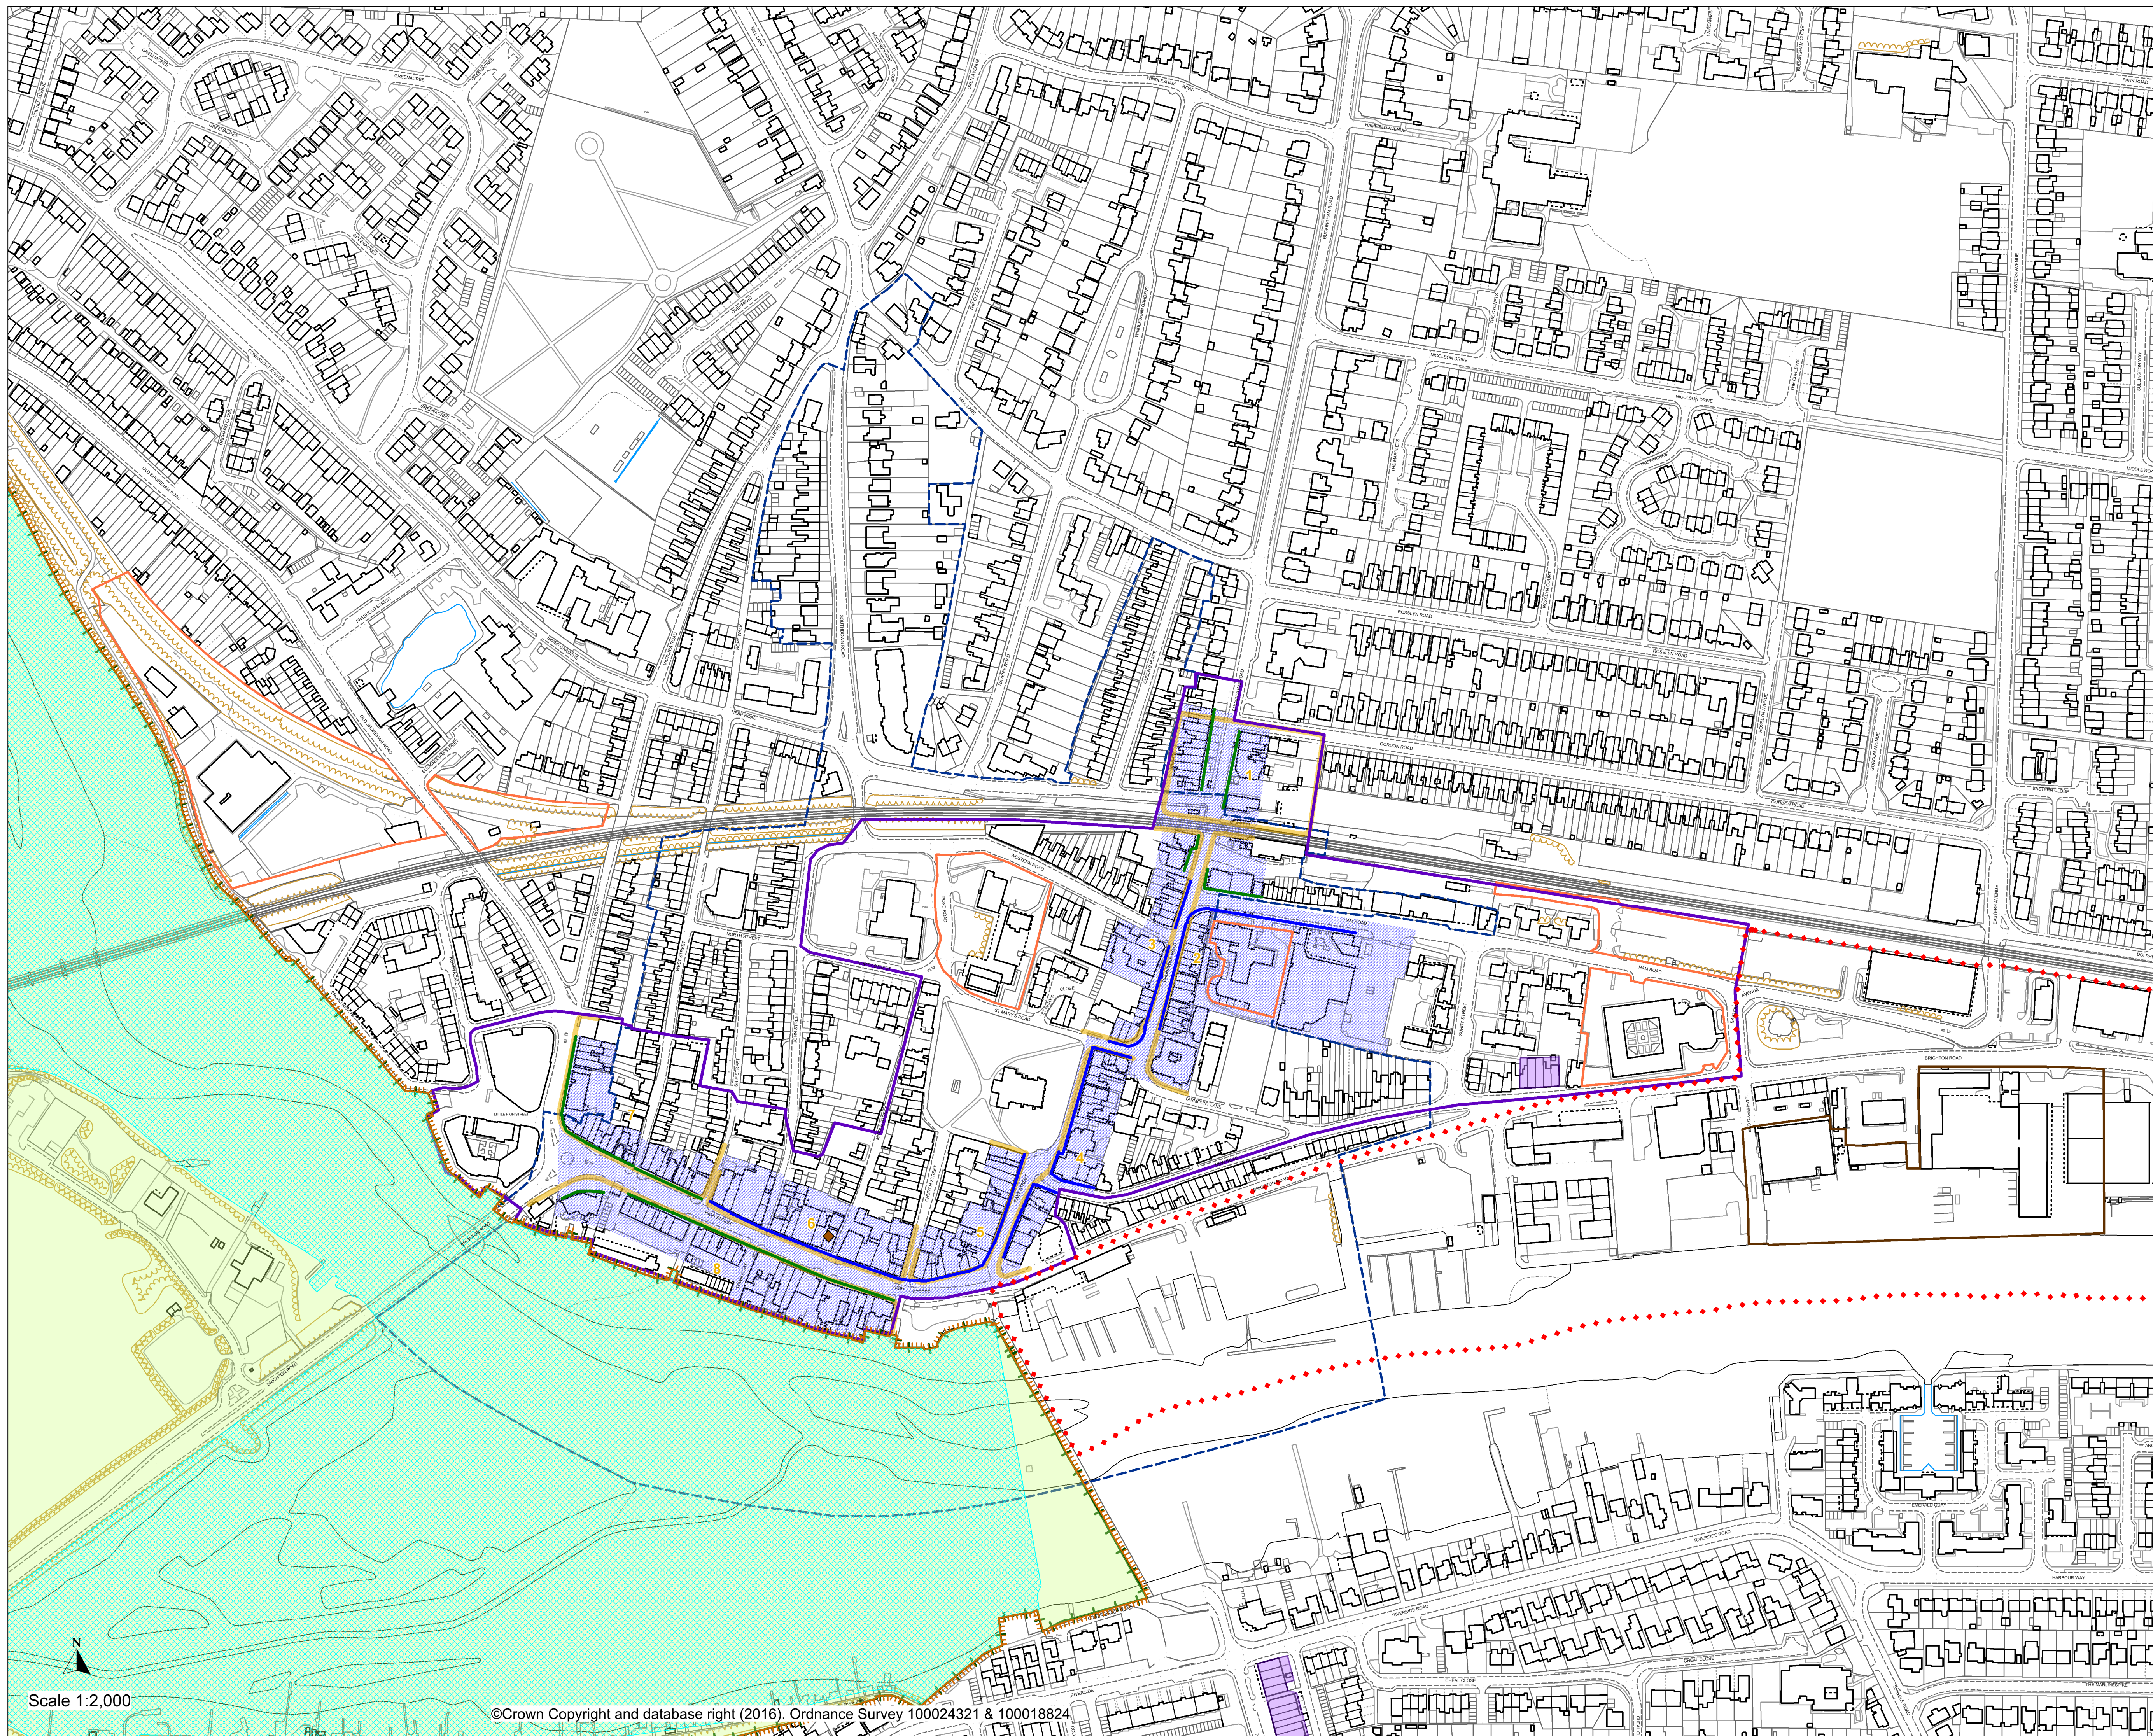

Adur Local Plan Policies Map - Inset Maps 2016

Inset Map 2. Shoreham Town Centre

Inset Map 1. Lancing Town Centre

Inset Map 3. Southwick Town Centre

Legend

Adur Local Plan Area	Site of Nature Conservation Importance (SNCI) - Policy 32	Town Centre Boundaries - Policy 28
Built Up Area (BUA) - Policy 2	Local Nature Reserve (LNR) - Policy 32	Primary Shopping Area - Policy 28
Indicative Built Up Area Boundary	Proposed Extension to SNCI - Policy 6	Primary Retail Frontages - Policies 9, 11, 12, 28
Strategic Site Allocations - Policies 5, 6, 7	Local Green Gap - Policy 14	Secondary Retail Frontages - Policies 9, 11, 28
Potential Development Sites (in or on edge of Shoreham Town Centre) - Policy 11	Countryside - Policy 13	Local Shopping Parades - Policy 28
Protected Employment Sites - Policy 26	Ricardo Boundary - Policies 4, 13	Town Centre Blocks (Numbered) - Policies 9, 11
Eastbrook Development Opportunities - Policy 12	Safeguarded Wharves (as per WSCC Minerals Local Plan, 2003)	Scheduled Ancient Monuments
Shoreham Harbour Broad Location - Policy 8	Conservation Areas - Policies 17, 18	Proposed Roundabout (Indicative) - Policies 5, 7
Site of Special Scientific Interest (SSSI) - Policy 32		