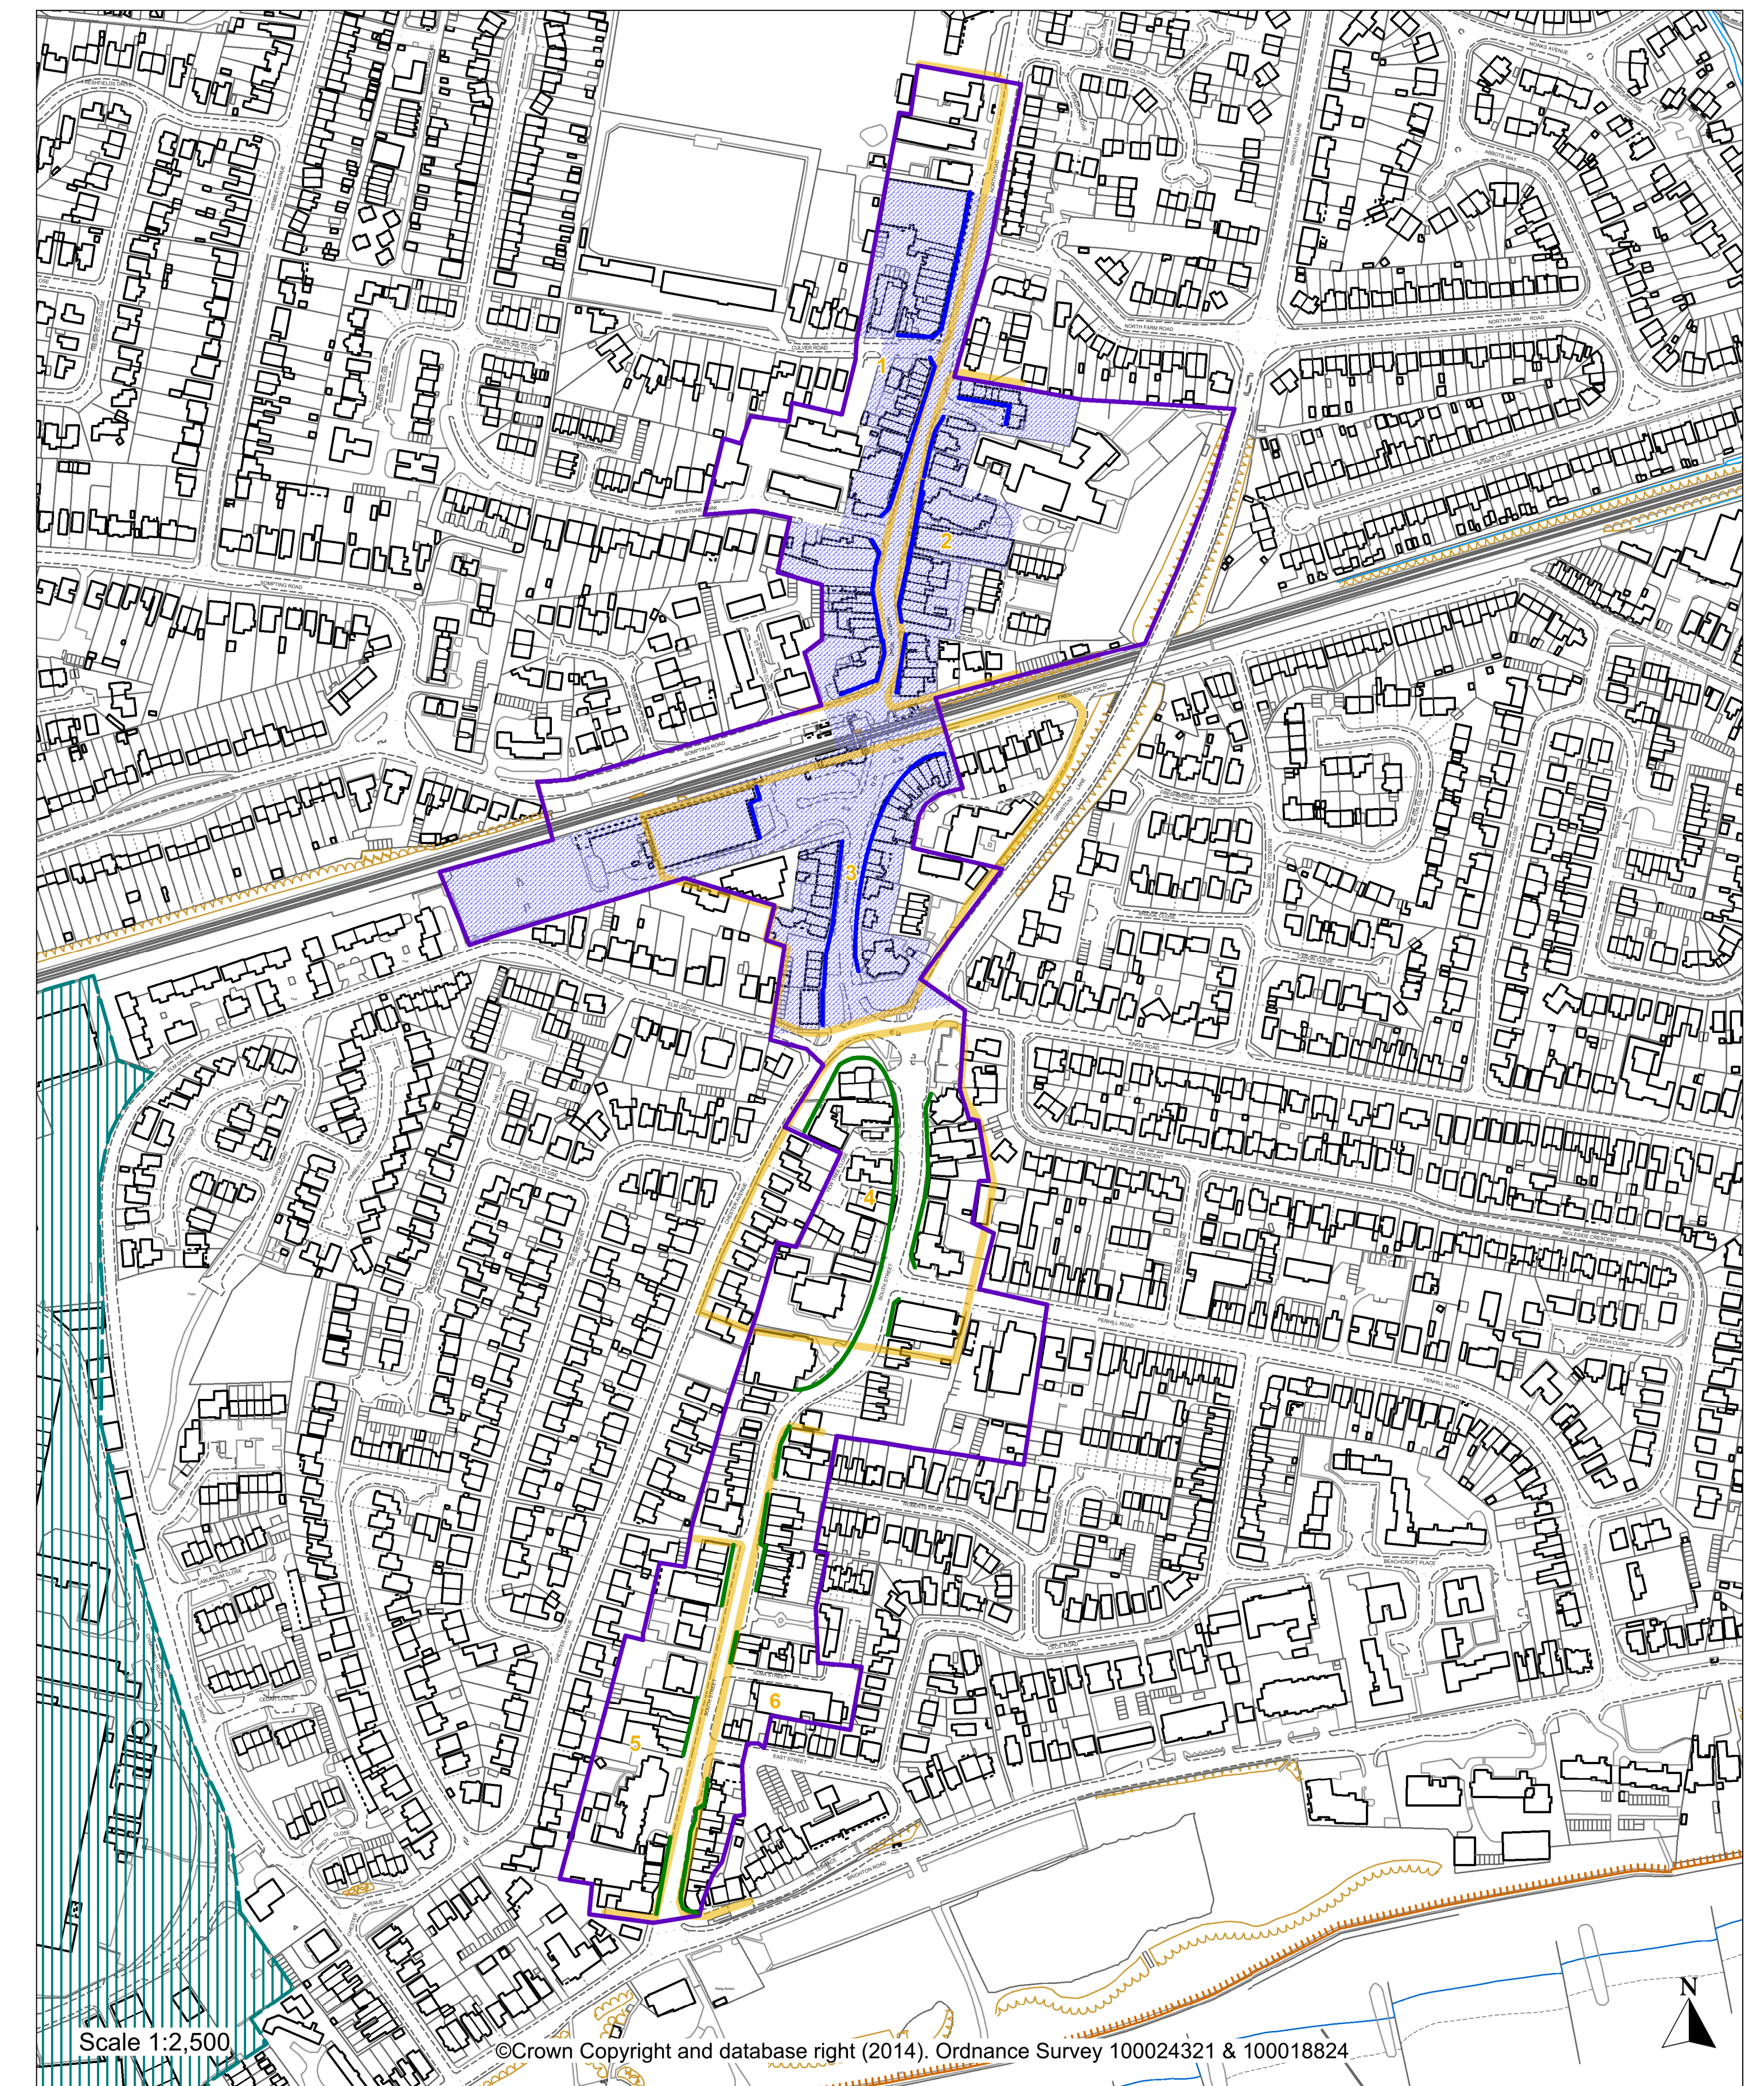

Adur Local Plan Policies Map - Inset Maps 2016

Inset Map 2. Shoreham Town Centre

Inset Map 1. Lancing Town Centre

Inset Map 3. Southwick Town Centre

Legend

Adur Local Plan Area	Site of Nature Conservation Importance (SNCI) - Policy 32	Town Centre Boundaries - Policy 28
Built Up Area (BUA) - Policy 2	Local Nature Reserve (LNR) - Policy 32	Primary Shopping Area - Policy 28
Indicative Built Up Area Boundary	Proposed Extension to SNCI - Policy 6	Primary Retail Frontages - Policies 9, 11, 12, 28
Strategic Site Allocations - Policies 5, 6, 7	Local Green Gap - Policy 14	Secondary Retail Frontages - Policies 9, 11, 28
Potential Development Sites (in or on edge of Shoreham Town Centre) - Policy 11	Countryside - Policy 13	Local Shopping Parades - Policy 28
Protected Employment Sites - Policy 26	Ricardo Boundary - Policies 4, 13	Town Centre Blocks (Numbered) - Policies 9, 11
Eastbrook Development Opportunities - Policy 12	Safeguarded Wharves (as per WSCC Minerals Local Plan, 2003)	Scheduled Ancient Monuments
Shoreham Harbour Broad Location - Policy 8	Conservation Areas - Policies 17, 18	Proposed Roundabout (Indicative) - Policies 5, 7
Site of Special Scientific Interest (SSSI) - Policy 32		